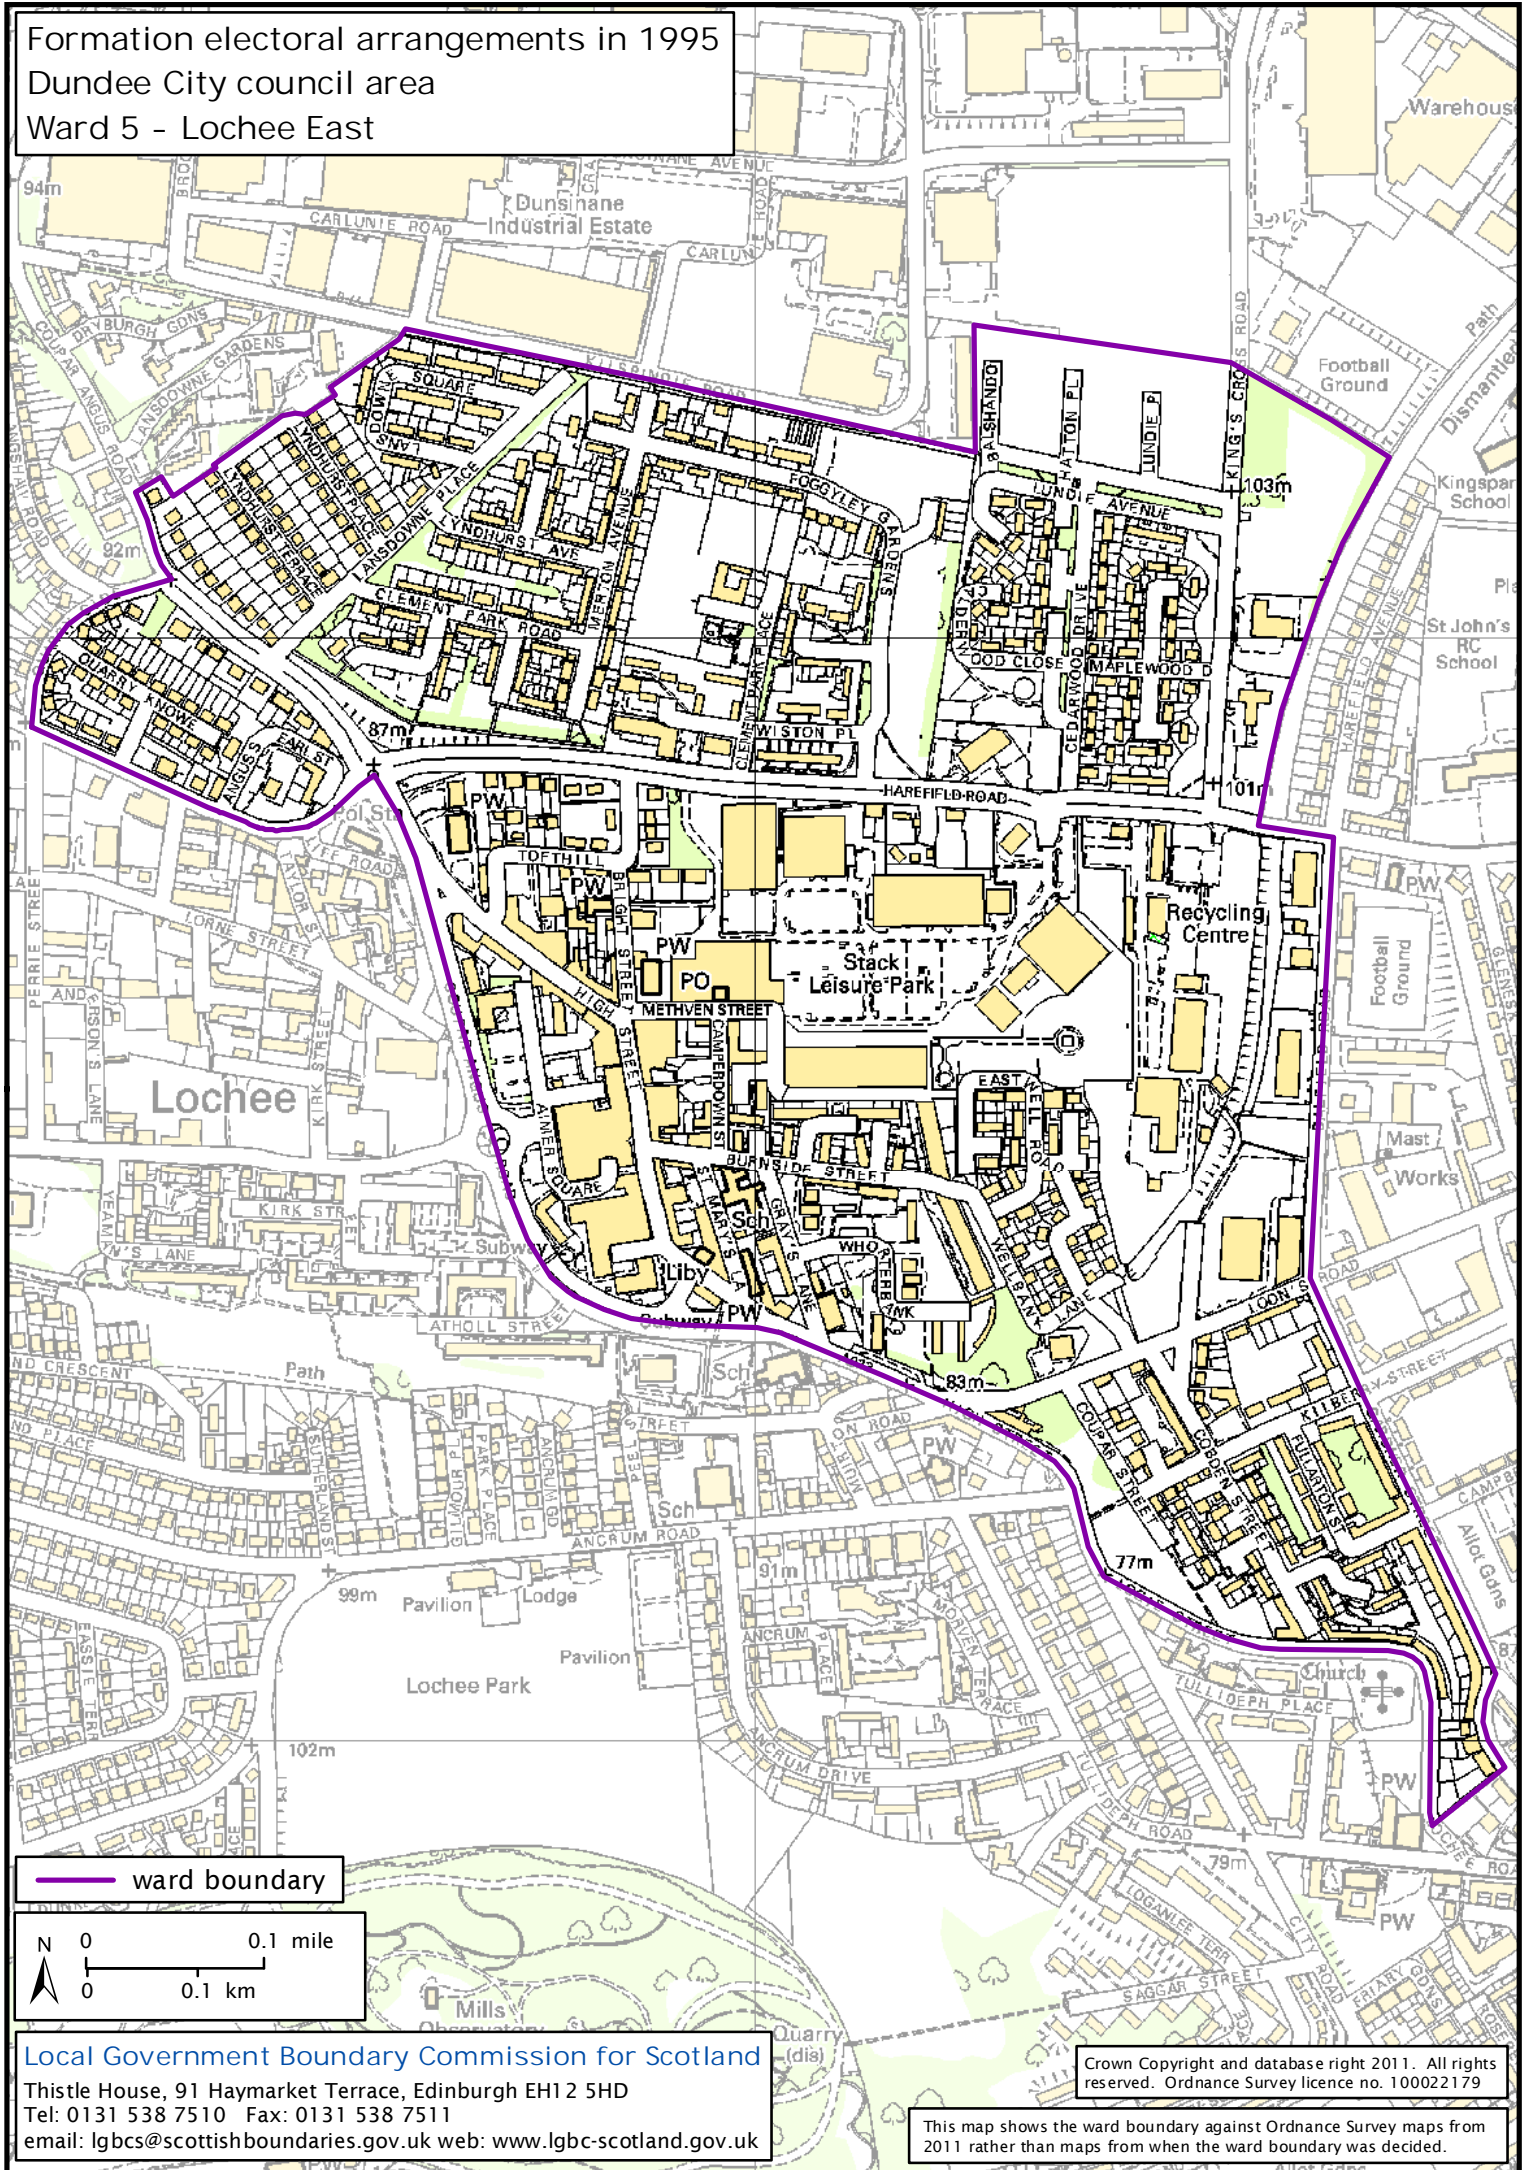

Formation electoral arrangements in 1995  
 Dundee City council area  
 Ward 5 - Lochee East

— ward boundary

Local Government Boundary Commission for Scotland  
 Thistle House, 91 Haymarket Terrace, Edinburgh EH1 2 5HD  
 Tel: 0131 538 7510 Fax: 0131 538 7511  
 email: lgbc@scottishboundaries.gov.uk web: www.lgbc-scotland.gov.uk

Crown Copyright and database right 2011. All rights reserved. Ordnance Survey licence no. 10002179

This map shows the ward boundary against Ordnance Survey maps from 2011 rather than maps from when the ward boundary was decided.