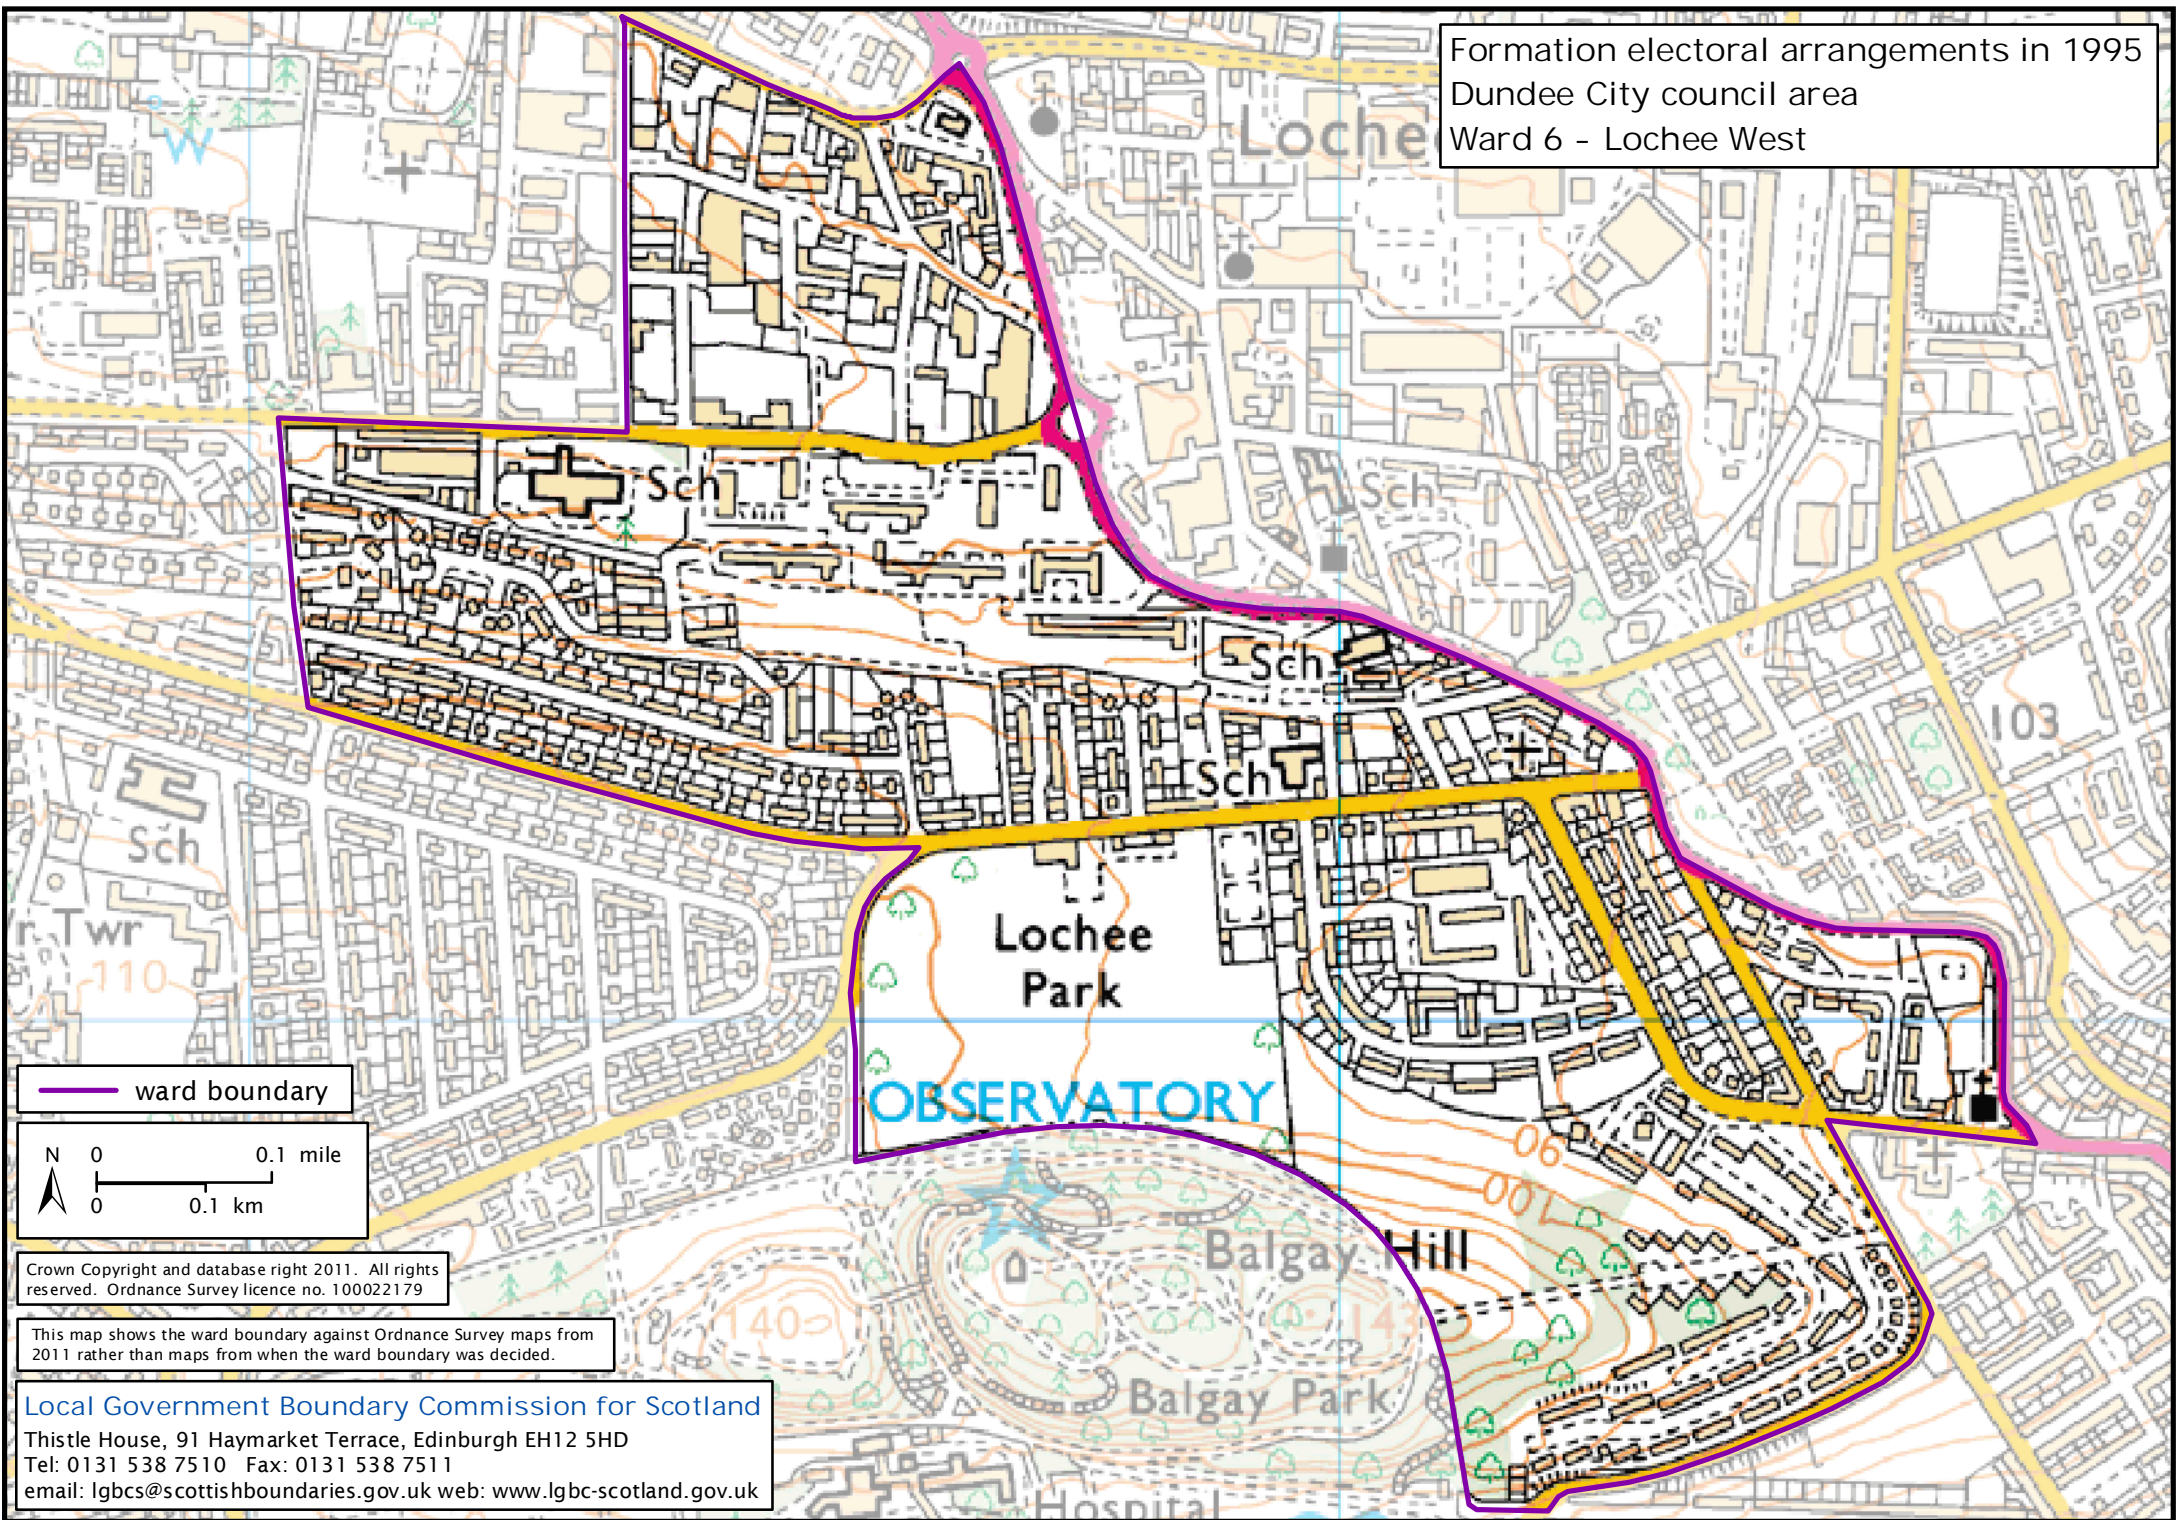

Formation electoral arrangements in 1995
Dundee City council area
Ward 6 - Lochee West

— ward boundary

Crown Copyright and database right 2011. All rights reserved. Ordnance Survey licence no. 100022179

This map shows the ward boundary against Ordnance Survey maps from 2011 rather than maps from when the ward boundary was decided.

Local Government Boundary Commission for Scotland
Thistle House, 91 Haymarket Terrace, Edinburgh EH12 5HD
Tel: 0131 538 7510 Fax: 0131 538 7511
email: lgbcscottishboundaries.gov.uk web: www.lgbc-scotland.gov.uk