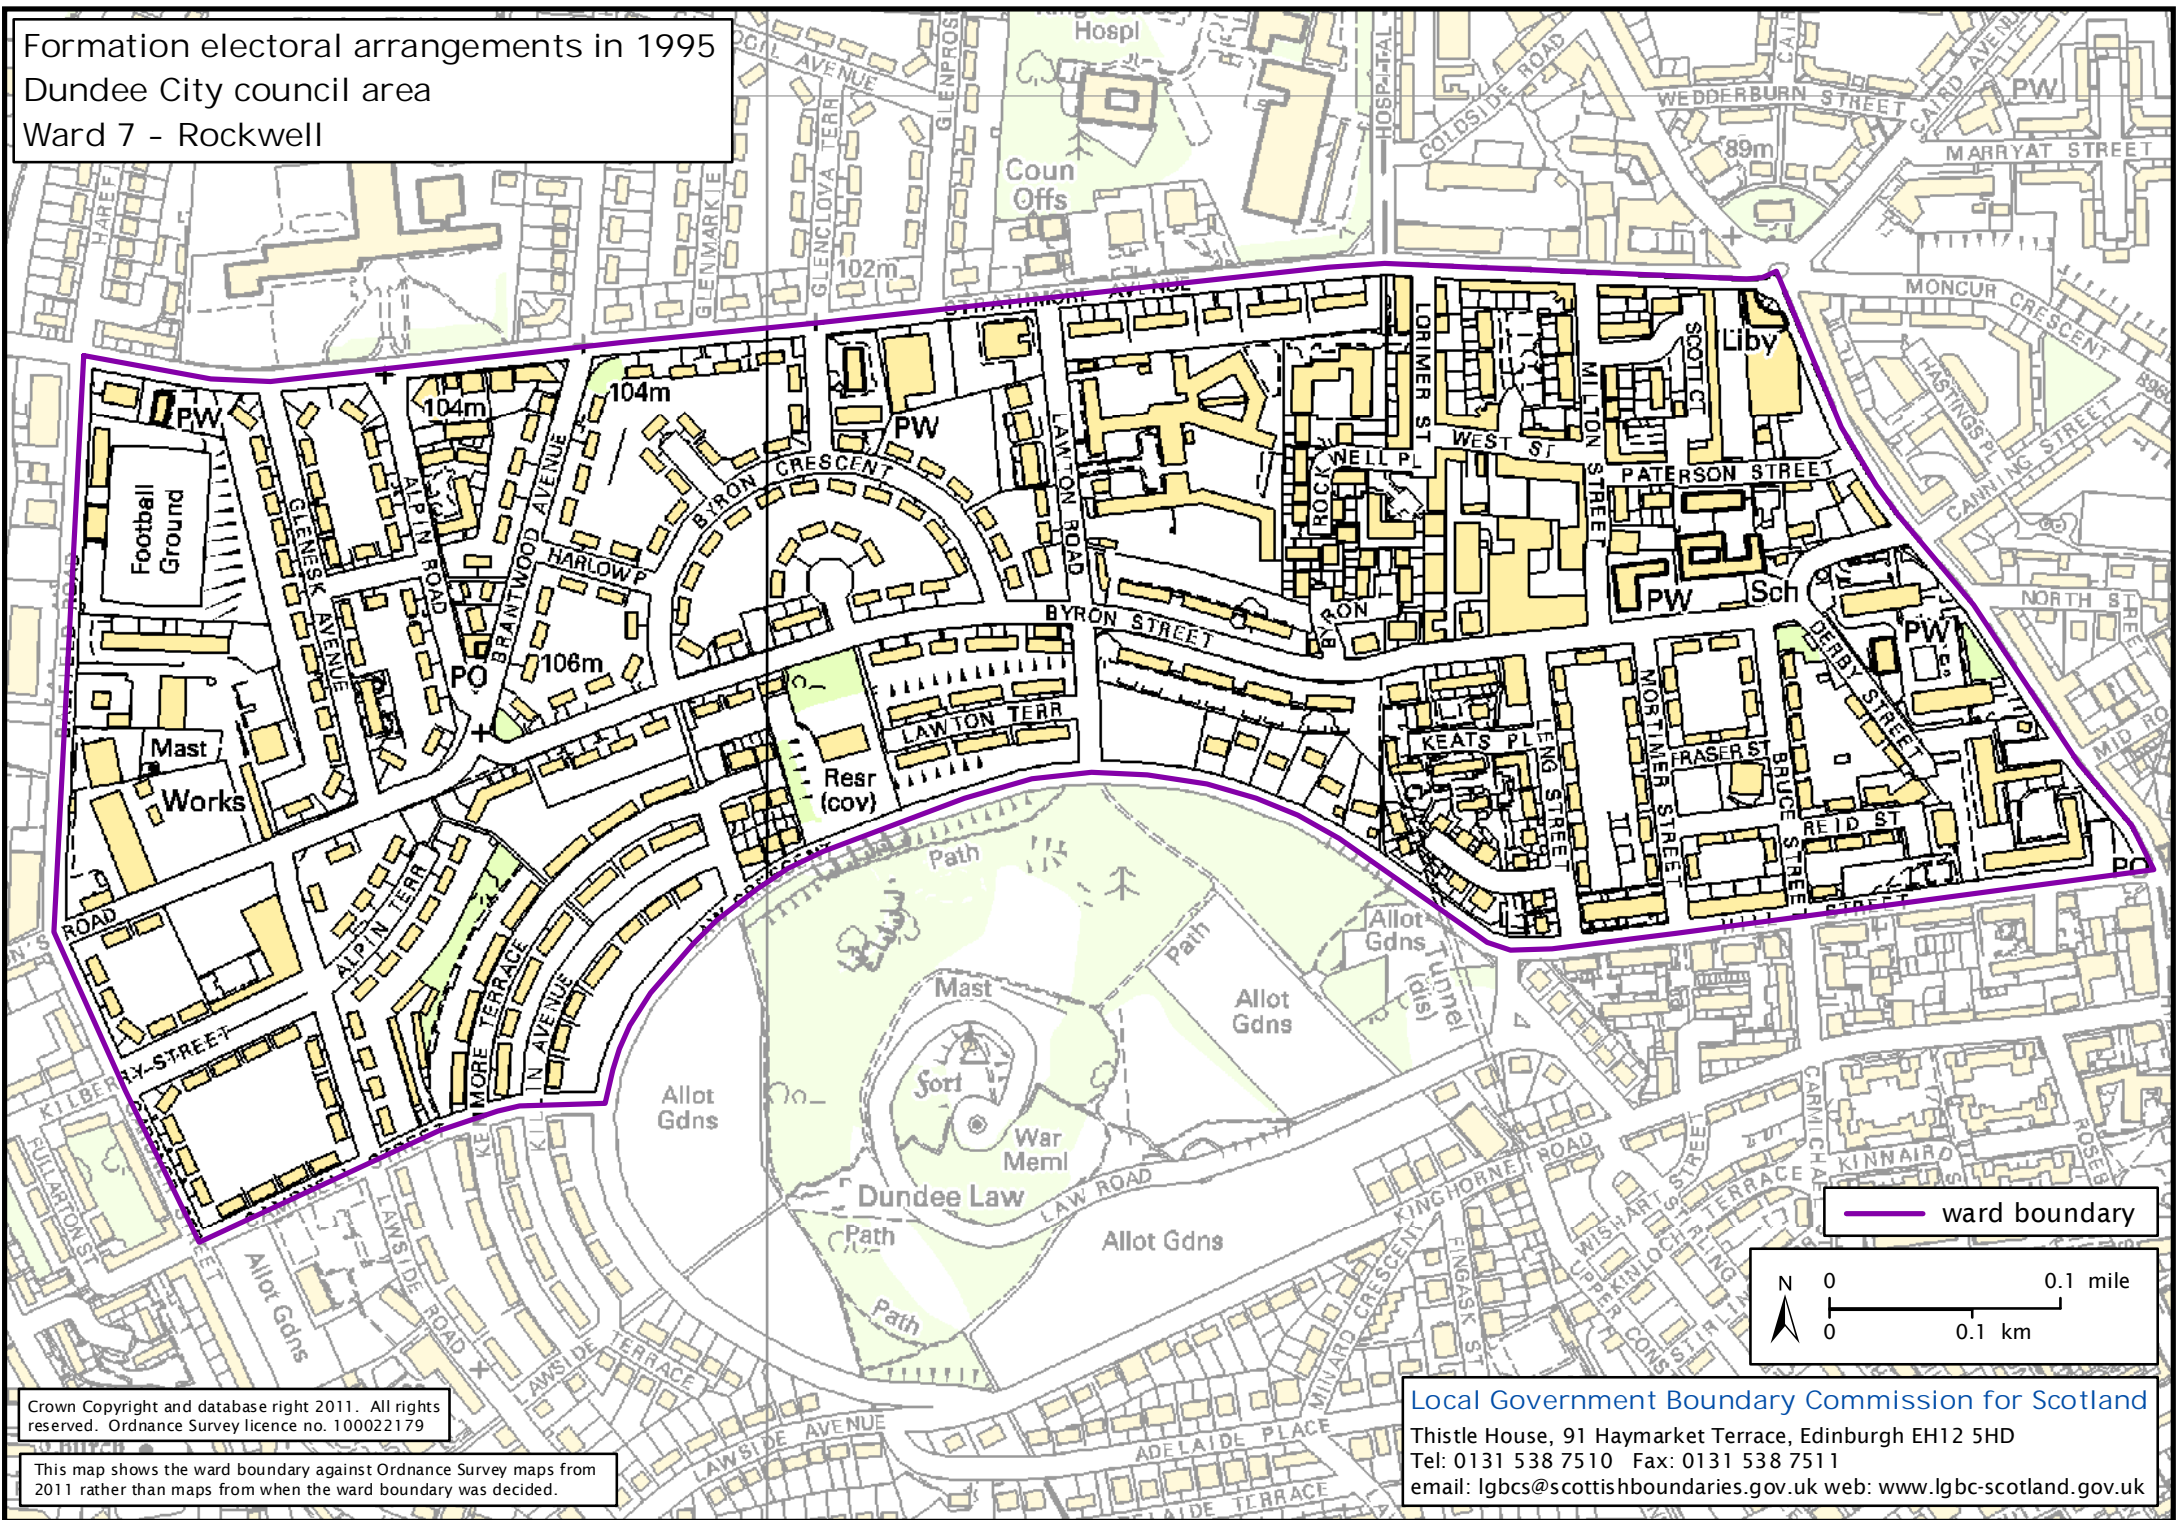

Formation electoral arrangements in 1995  
Dundee City council area  
Ward 7 - Rockwell

Crown Copyright and database right 2011. All rights reserved. Ordnance Survey licence no. 100022179

This map shows the ward boundary against Ordnance Survey maps from 2011 rather than maps from when the ward boundary was decided.