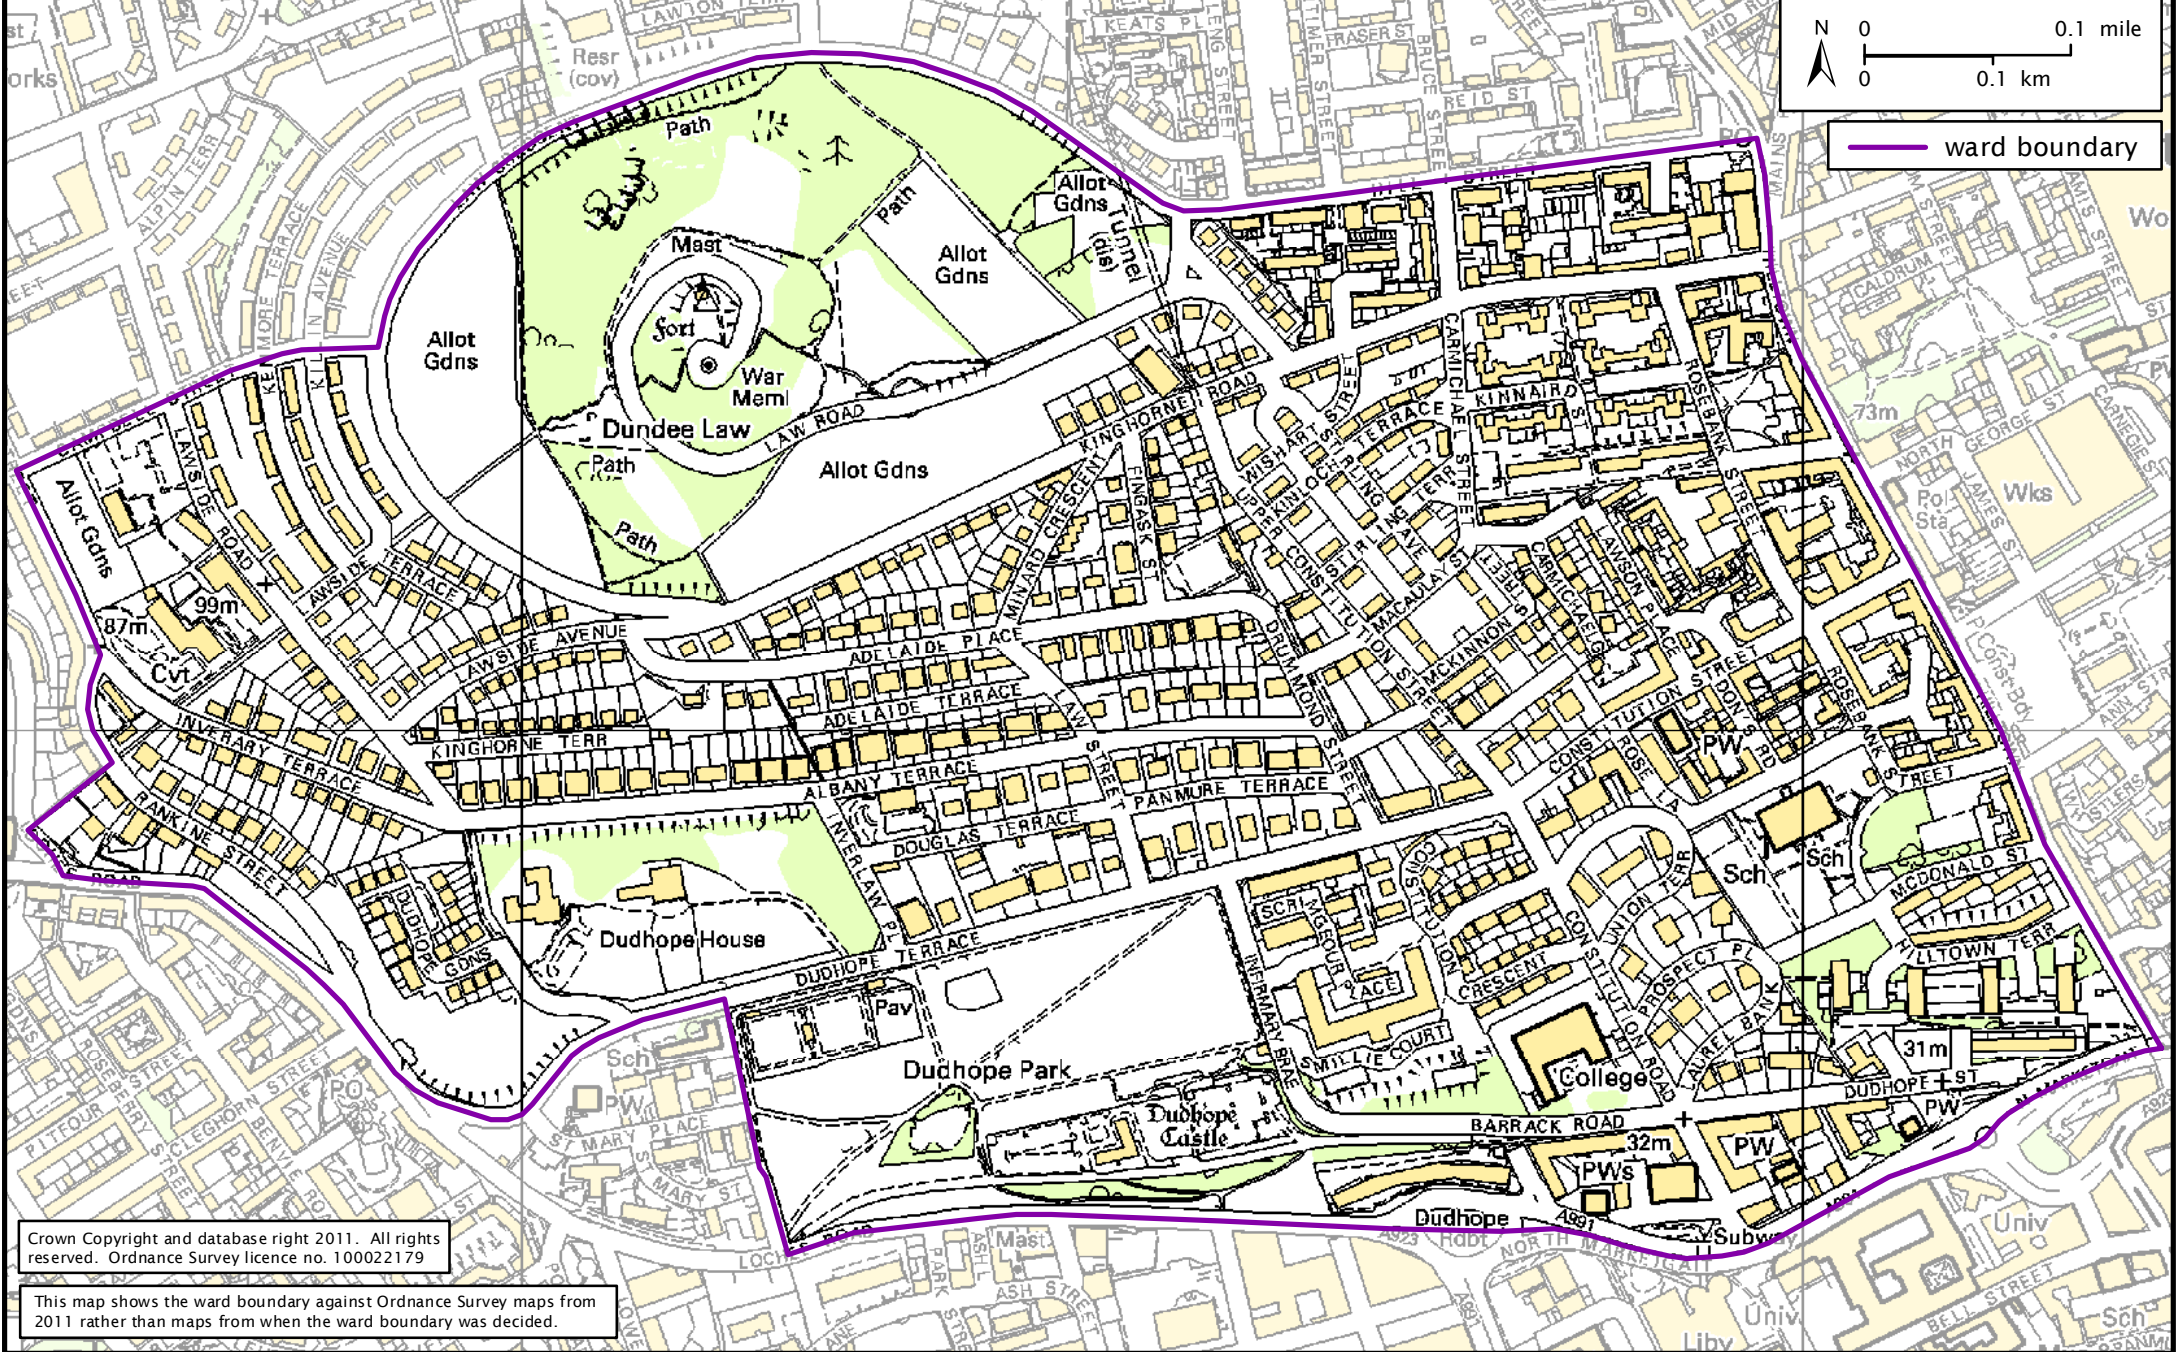

Formation electoral arrangements in 1995  
Dundee City council area  
Ward 8 - Lawside

Local Government Boundary Commission for Scotland  
Thistle House, 91 Haymarket Terrace, Edinburgh EH12 5HD  
Tel: 0131 538 7510 Fax: 0131 538 7511  
email: lgbc@scottishboundaries.gov.uk web: www.lgbc-scotland.gov.uk

Crown Copyright and database right 2011. All rights reserved. Ordnance Survey licence no. 100022179

This map shows the ward boundary against Ordnance Survey maps from 2011 rather than maps from when the ward boundary was decided.