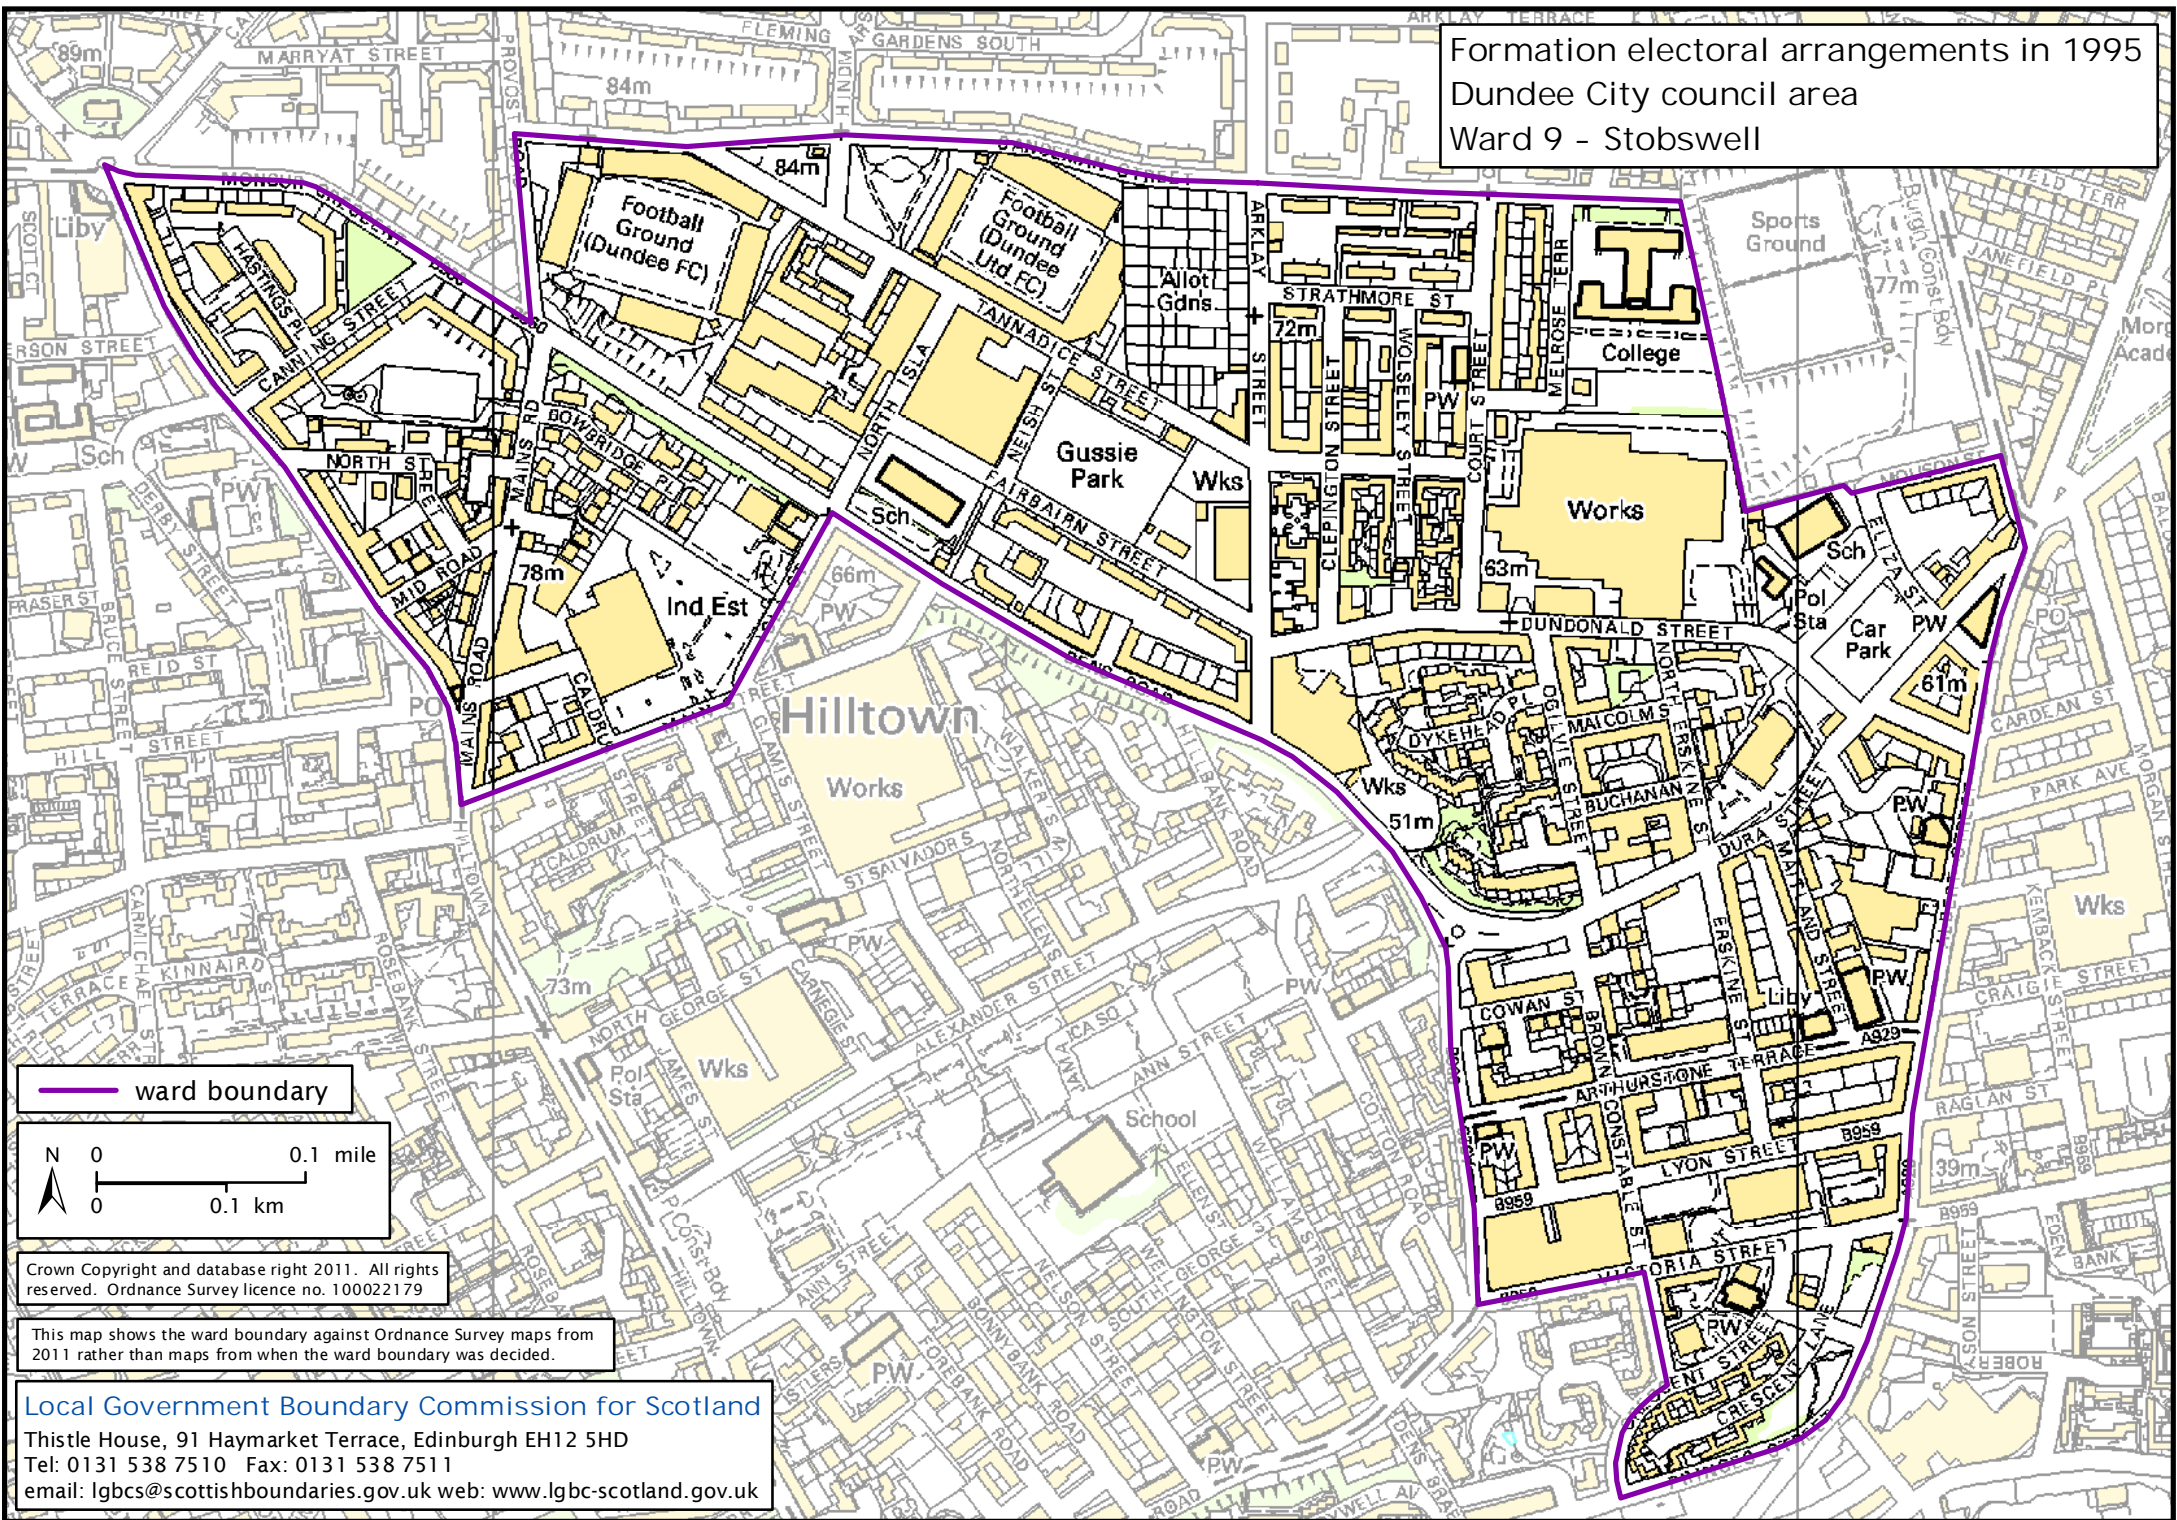

Formation electoral arrangements in 1995
Dundee City council area
Ward 9 - Stobswell

ward boundary

N 0 0.1 mile
0 0.1 km

Crown Copyright and database right 2011. All rights reserved. Ordnance Survey licence no. 100022179

This map shows the ward boundary against Ordnance Survey maps from 2011 rather than maps from when the ward boundary was decided.

Local Government Boundary Commission for Scotland
Thistle House, 91 Haymarket Terrace, Edinburgh EH12 5HD
Tel: 0131 538 7510 Fax: 0131 538 7511
email: lgbc@scottishboundaries.gov.uk web: www.lgbc-scotland.gov.uk