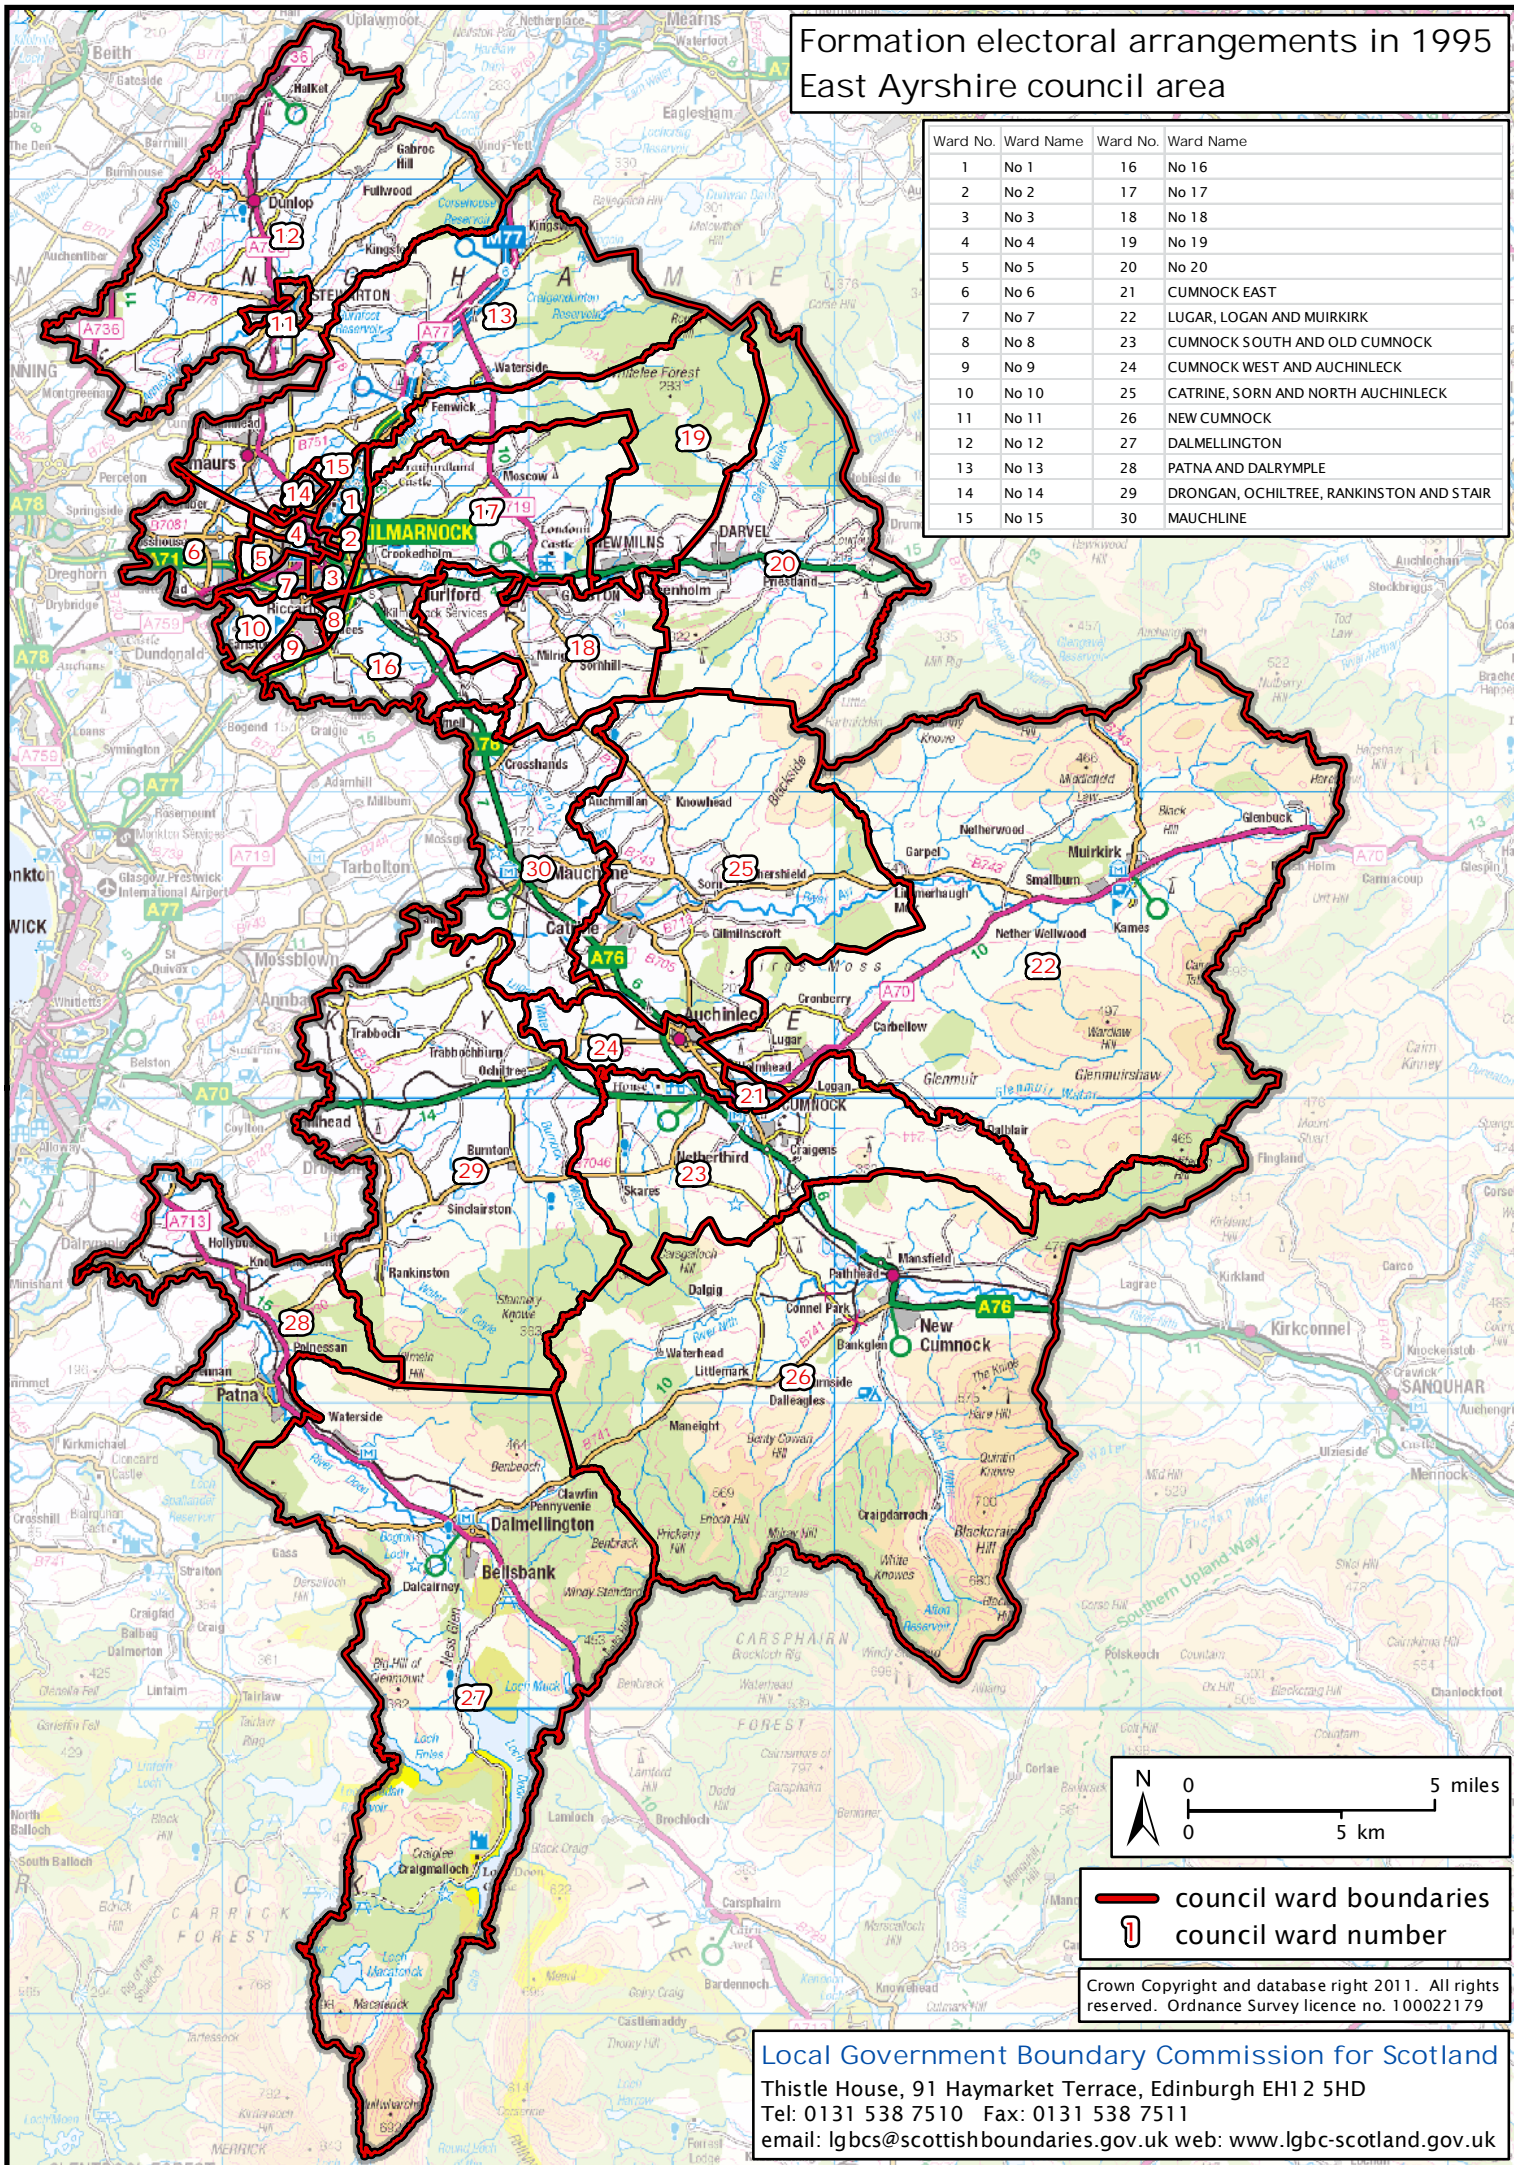

# Formation electoral arrangements in 1995 East Ayrshire council area

Ward No.	Ward Name	Ward No.	Ward Name
1	No 1	16	No 16
2	No 2	17	No 17
3	No 3	18	No 18
4	No 4	19	No 19
5	No 5	20	No 20
6	No 6	21	CUMNOCK EAST
7	No 7	22	LUGAR, LOGAN AND MUIRKIRK
8	No 8	23	CUMNOCK SOUTH AND OLD CUMNOCK
9	No 9	24	CUMNOCK WEST AND AUCHINLECK
10	No 10	25	CATRINE, SORN AND NORTH AUCHINLECK
11	No 11	26	NEW CUMNOCK
12	No 12	27	DALMELLINGTON
13	No 13	28	PATNA AND DALRYMPLE
14	No 14	29	DRONGAN, OCHILTREE, RANKINSTON AND STAIR
15	No 15	30	MAUCHLINE

Crown Copyright and database right 2011. All rights reserved. Ordnance Survey licence no. 100022179

Local Government Boundary Commission for Scotland  
 Thistle House, 91 Haymarket Terrace, Edinburgh EH1 2 SHD  
 Tel: 0131 538 7510 Fax: 0131 538 7511  
 email: lgbc@scottishboundaries.gov.uk web: www.lgbc-scotland.gov.uk