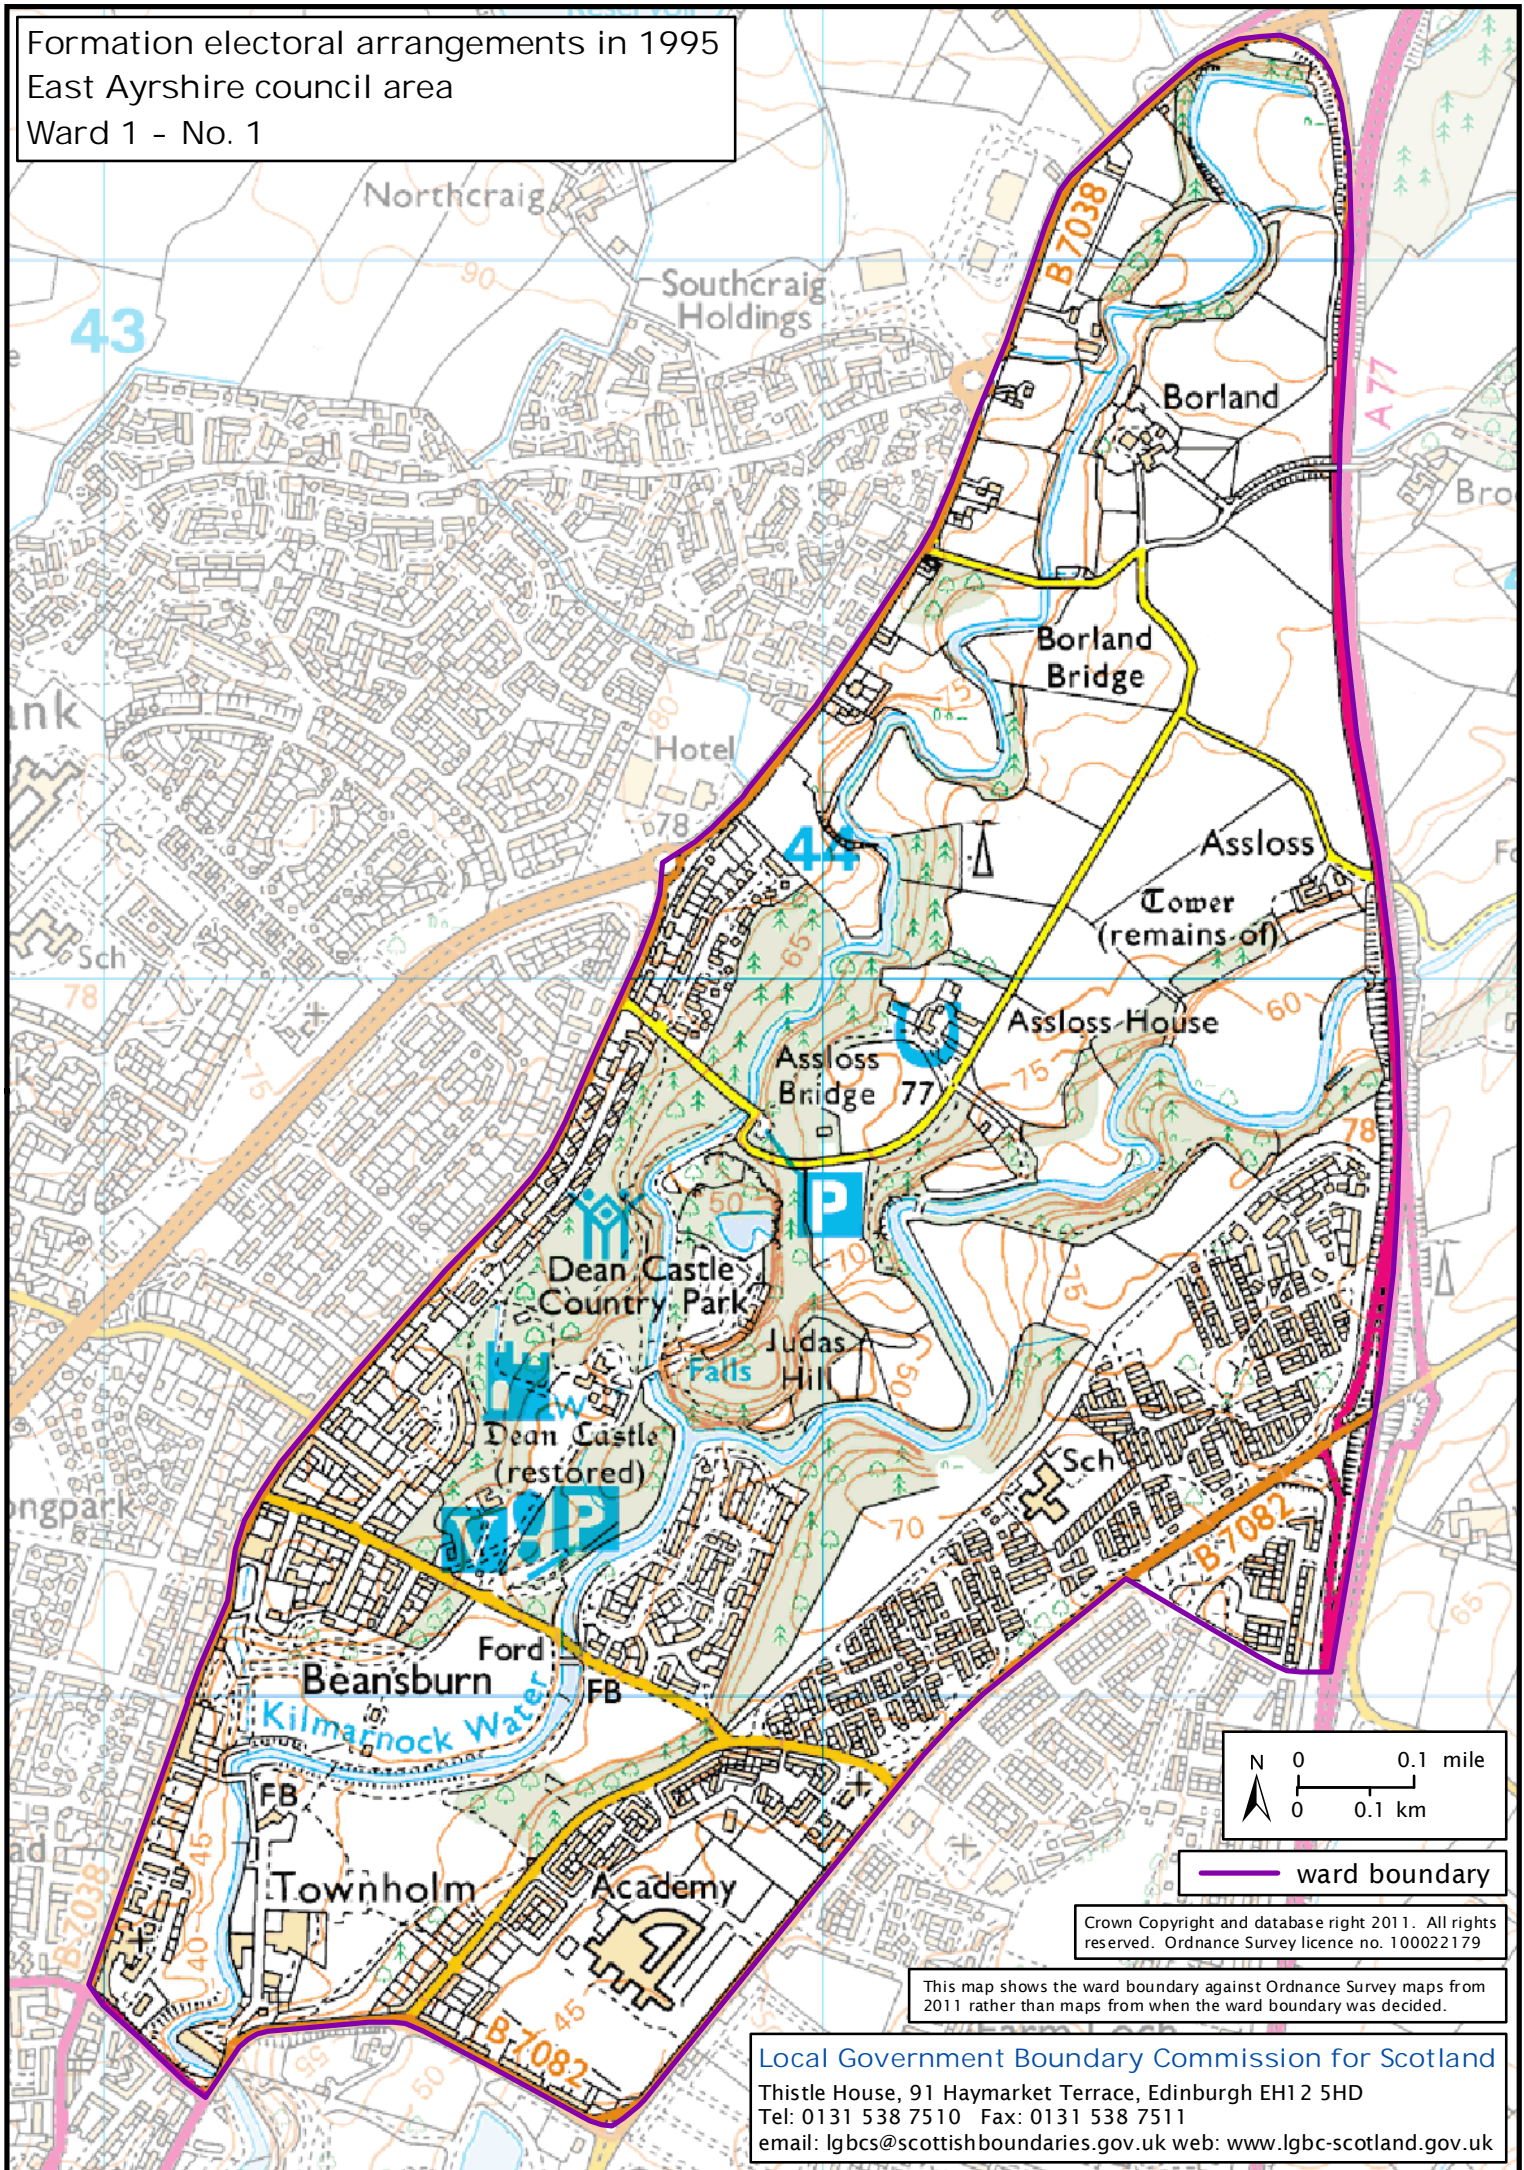

Formation electoral arrangements in 1995
East Ayrshire council area
Ward 1 - No. 1

Crown Copyright and database right 2011. All rights reserved. Ordnance Survey licence no. 10002179

This map shows the ward boundary against Ordnance Survey maps from 2011 rather than maps from when the ward boundary was decided.