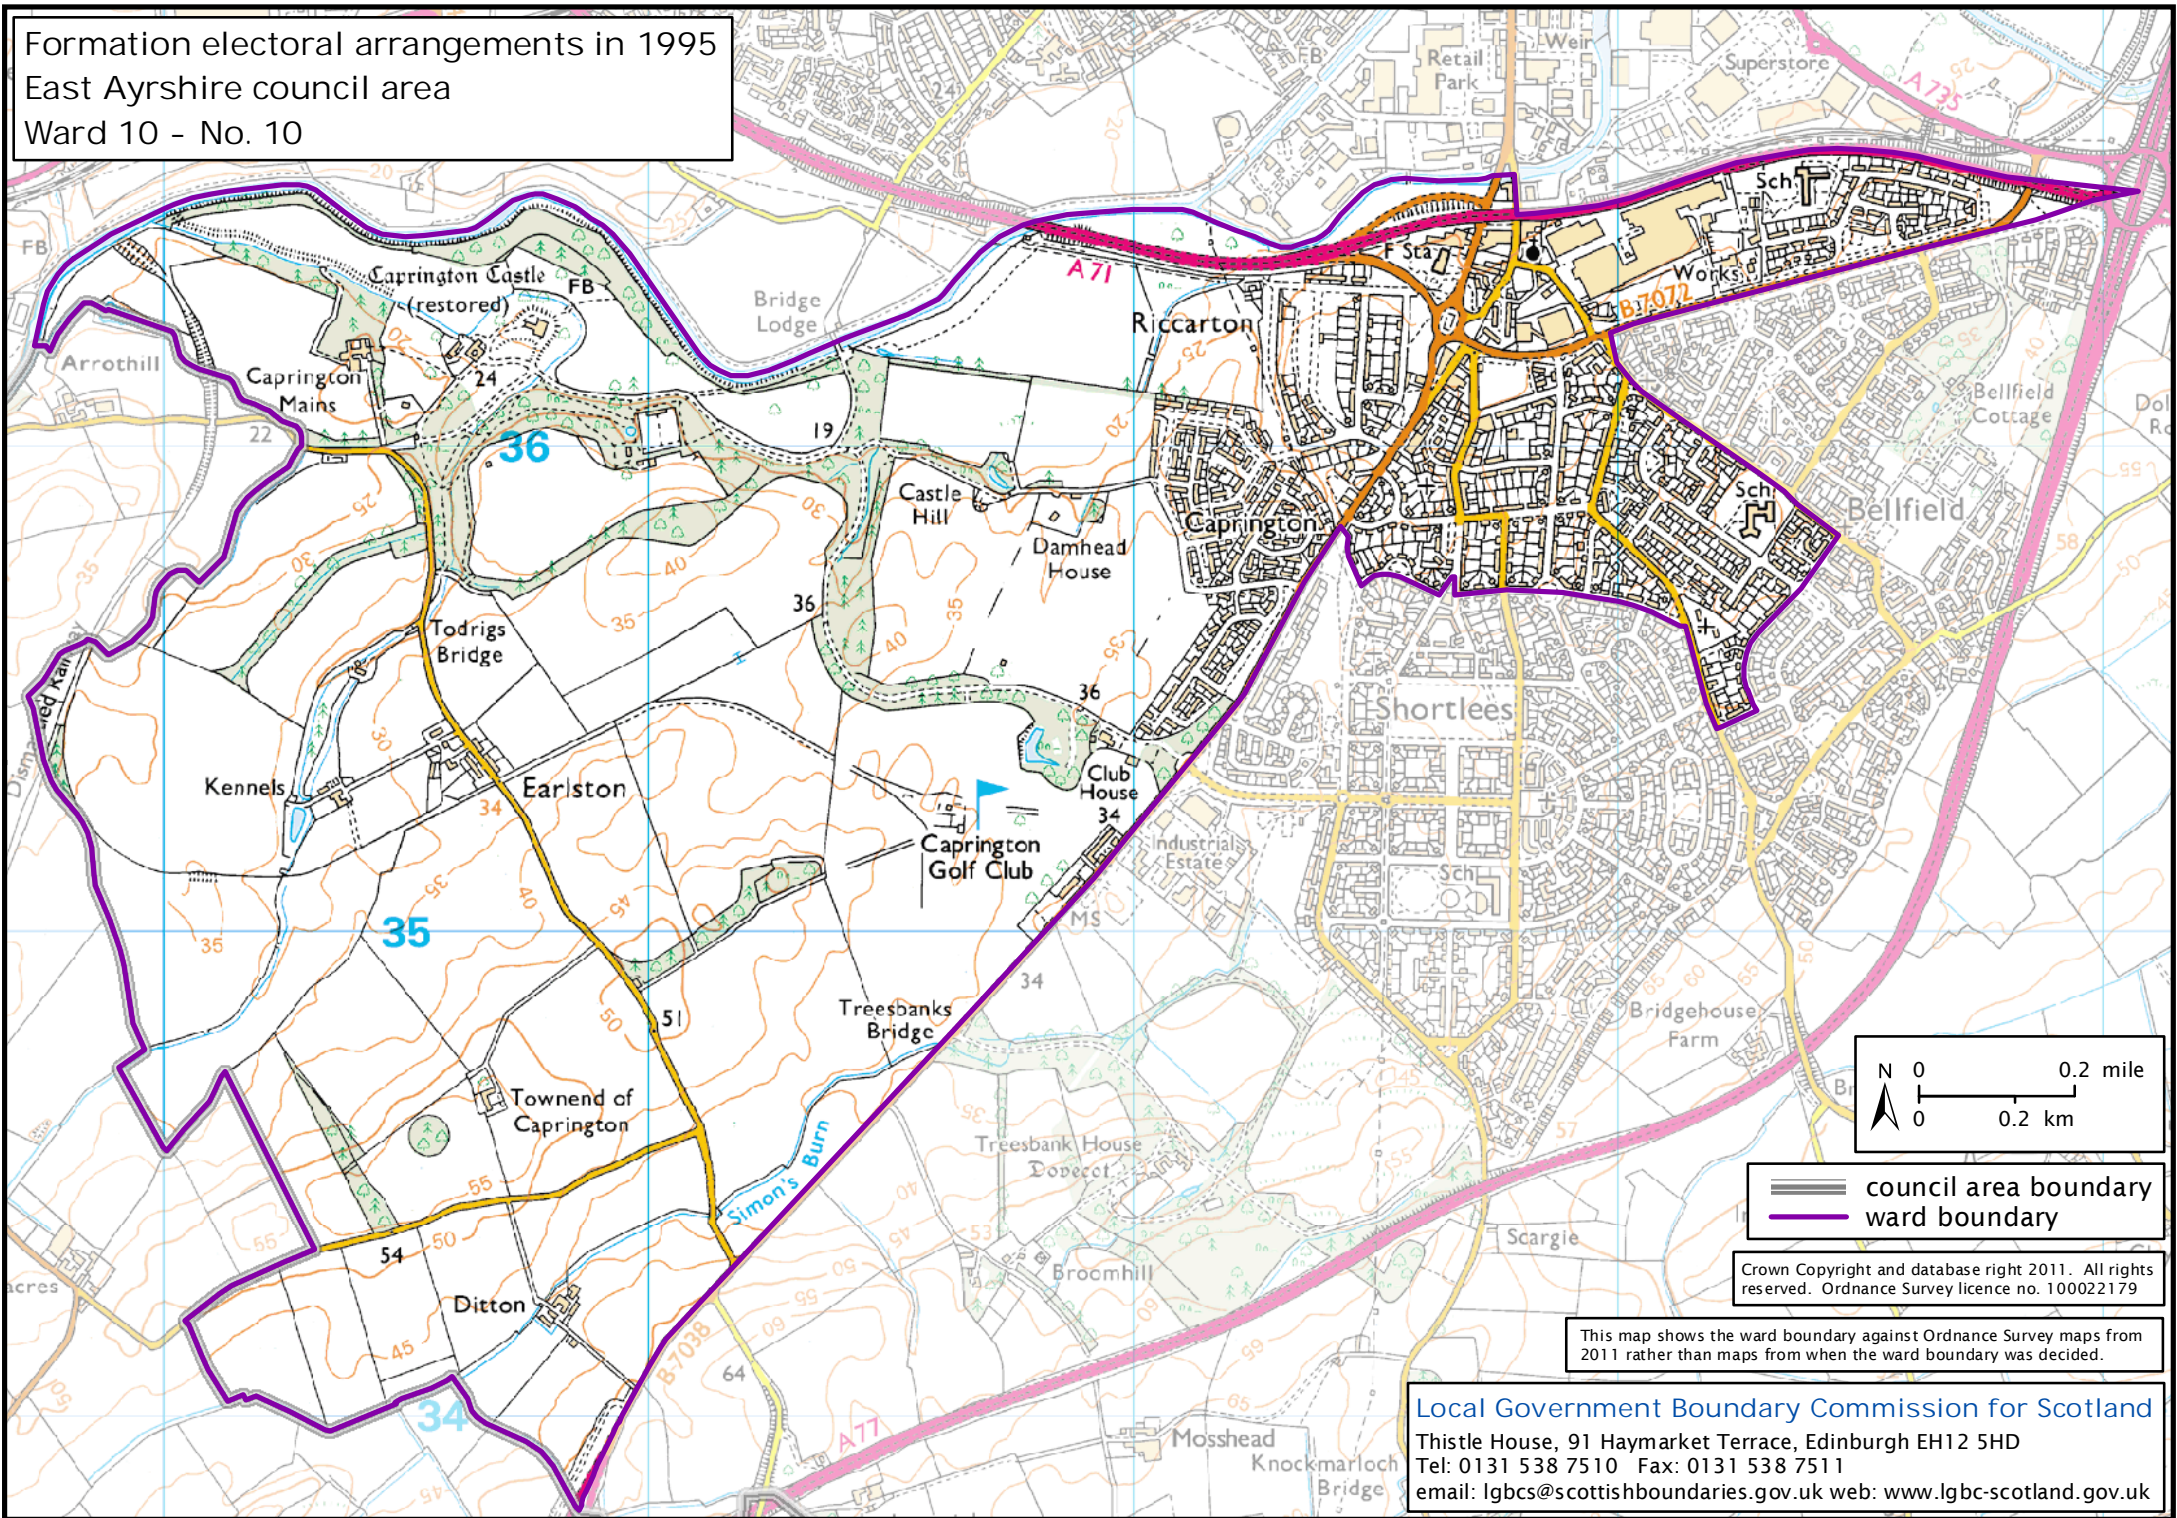

Formation electoral arrangements in 1995
 East Ayrshire council area
 Ward 10 - No. 10

==== council area boundary
 ——— ward boundary

Crown Copyright and database right 2011. All rights reserved. Ordnance Survey licence no. 100022179

This map shows the ward boundary against Ordnance Survey maps from 2011 rather than maps from when the ward boundary was decided.

Local Government Boundary Commission for Scotland
 Thistle House, 91 Haymarket Terrace, Edinburgh EH12 5HD
 Tel: 0131 538 7510 Fax: 0131 538 7511
 email: lgbcsc@scottishboundaries.gov.uk web: www.lgbc-scotland.gov.uk