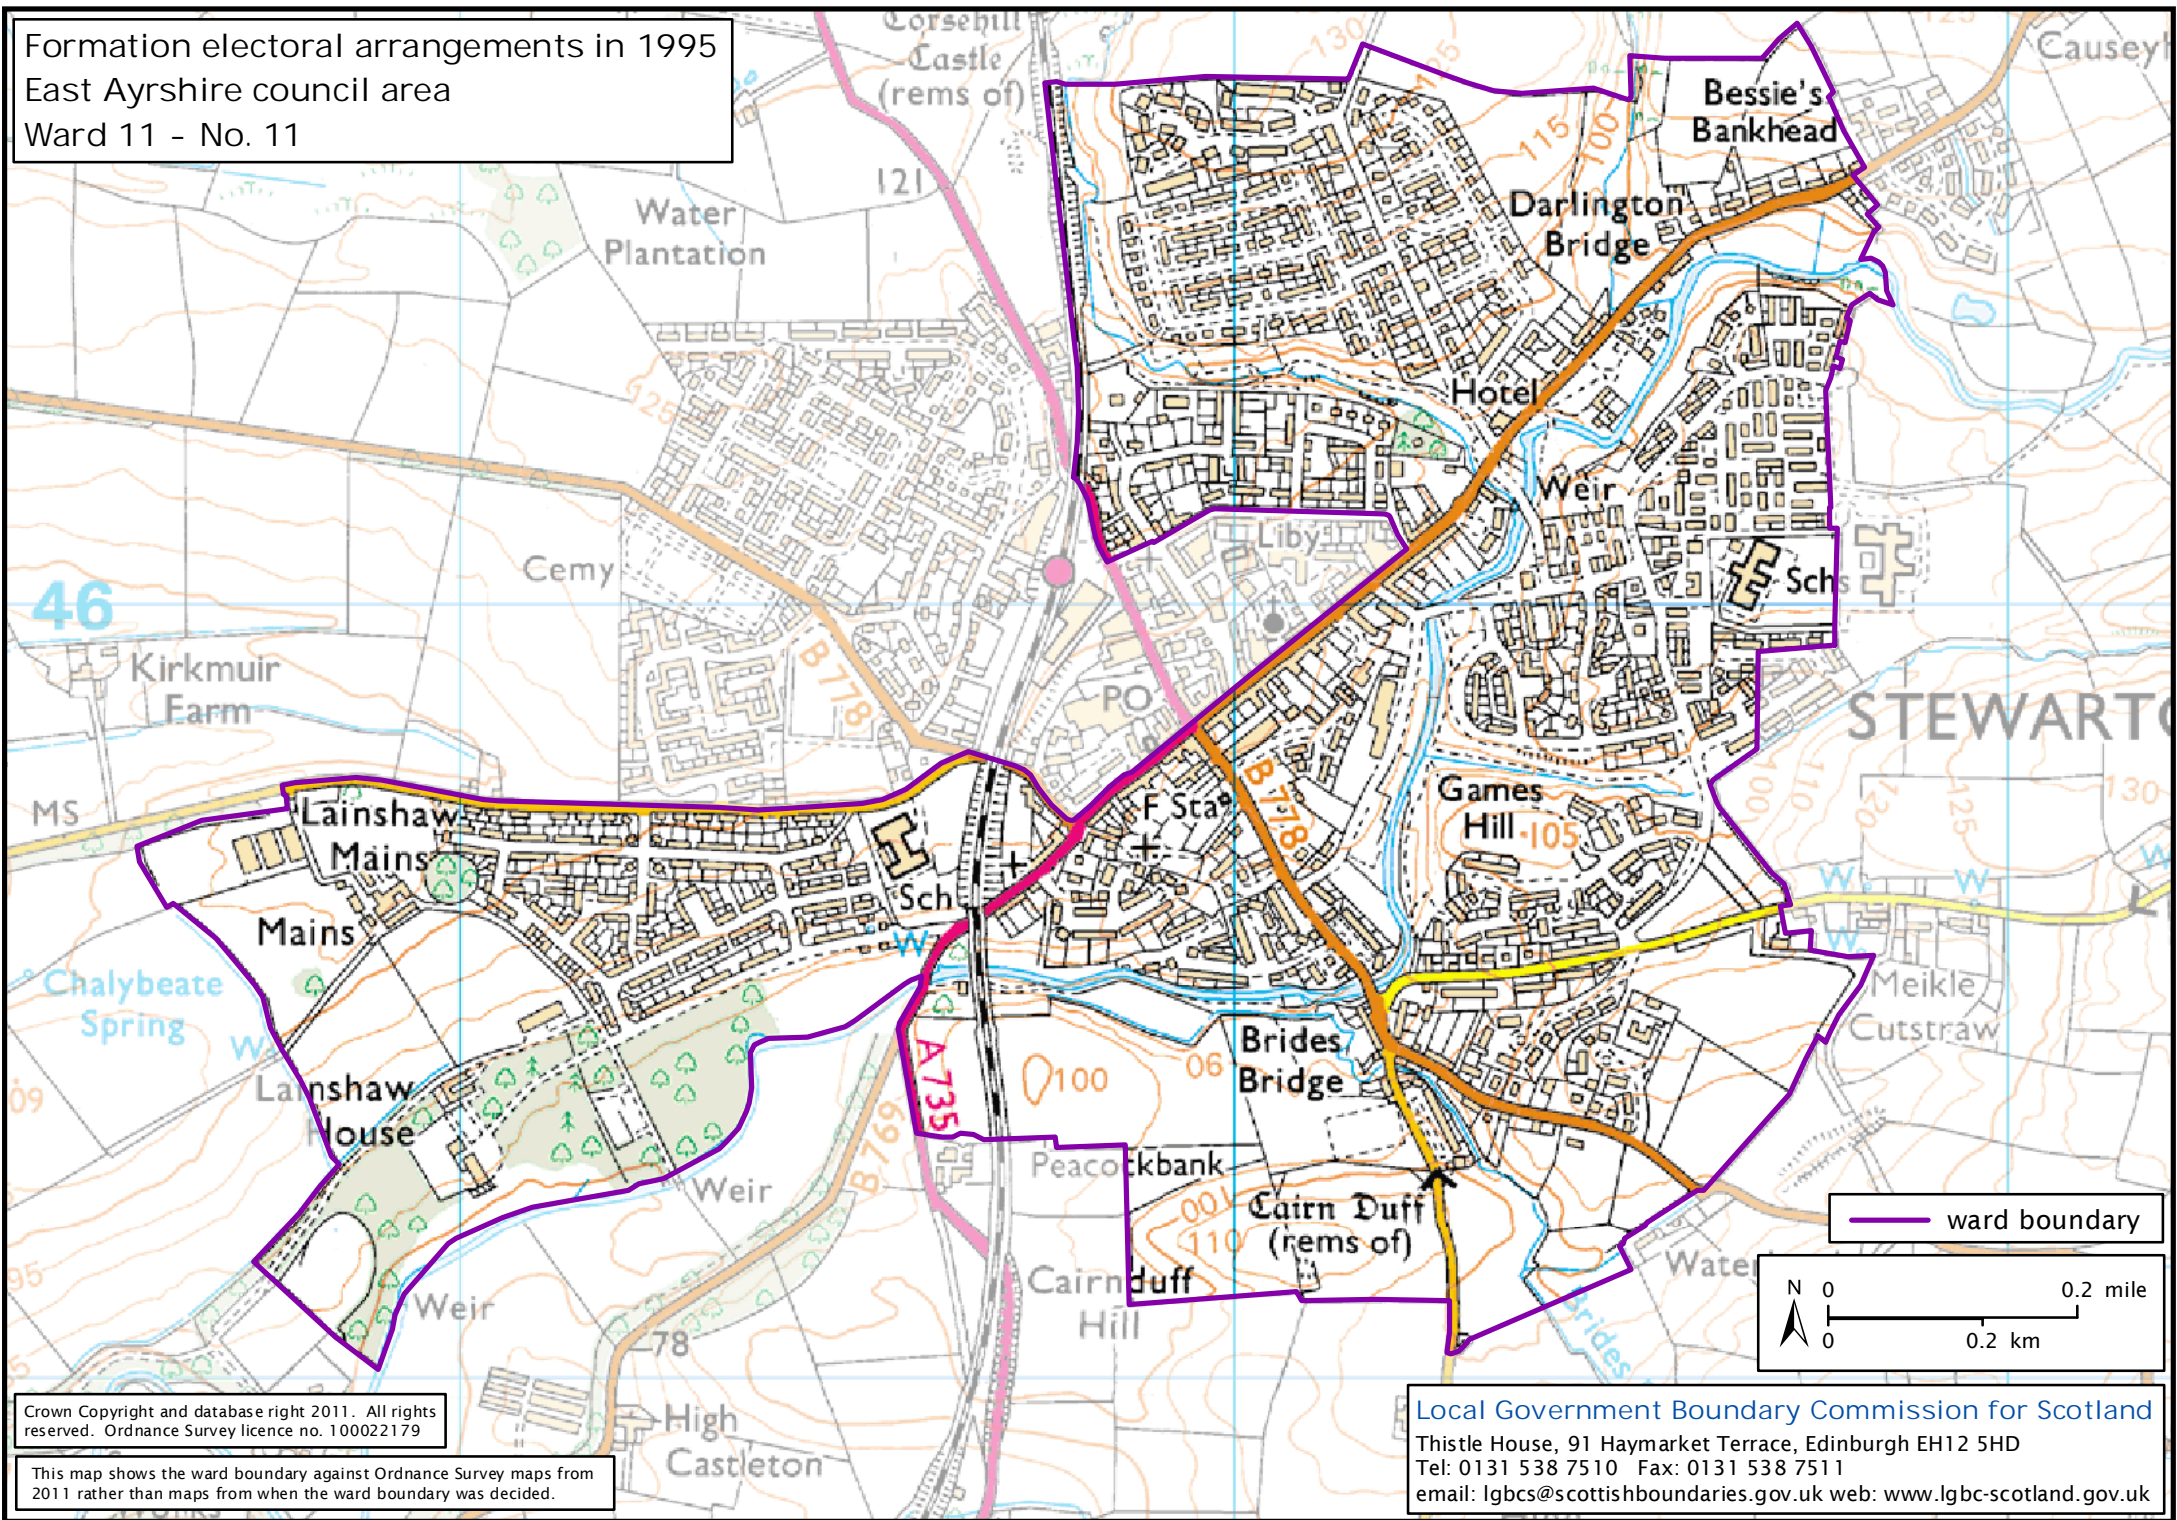

Formation electoral arrangements in 1995
East Ayrshire council area
Ward 11 - No. 11

Crown Copyright and database right 2011. All rights reserved. Ordnance Survey licence no. 100022179

This map shows the ward boundary against Ordnance Survey maps from 2011 rather than maps from when the ward boundary was decided.