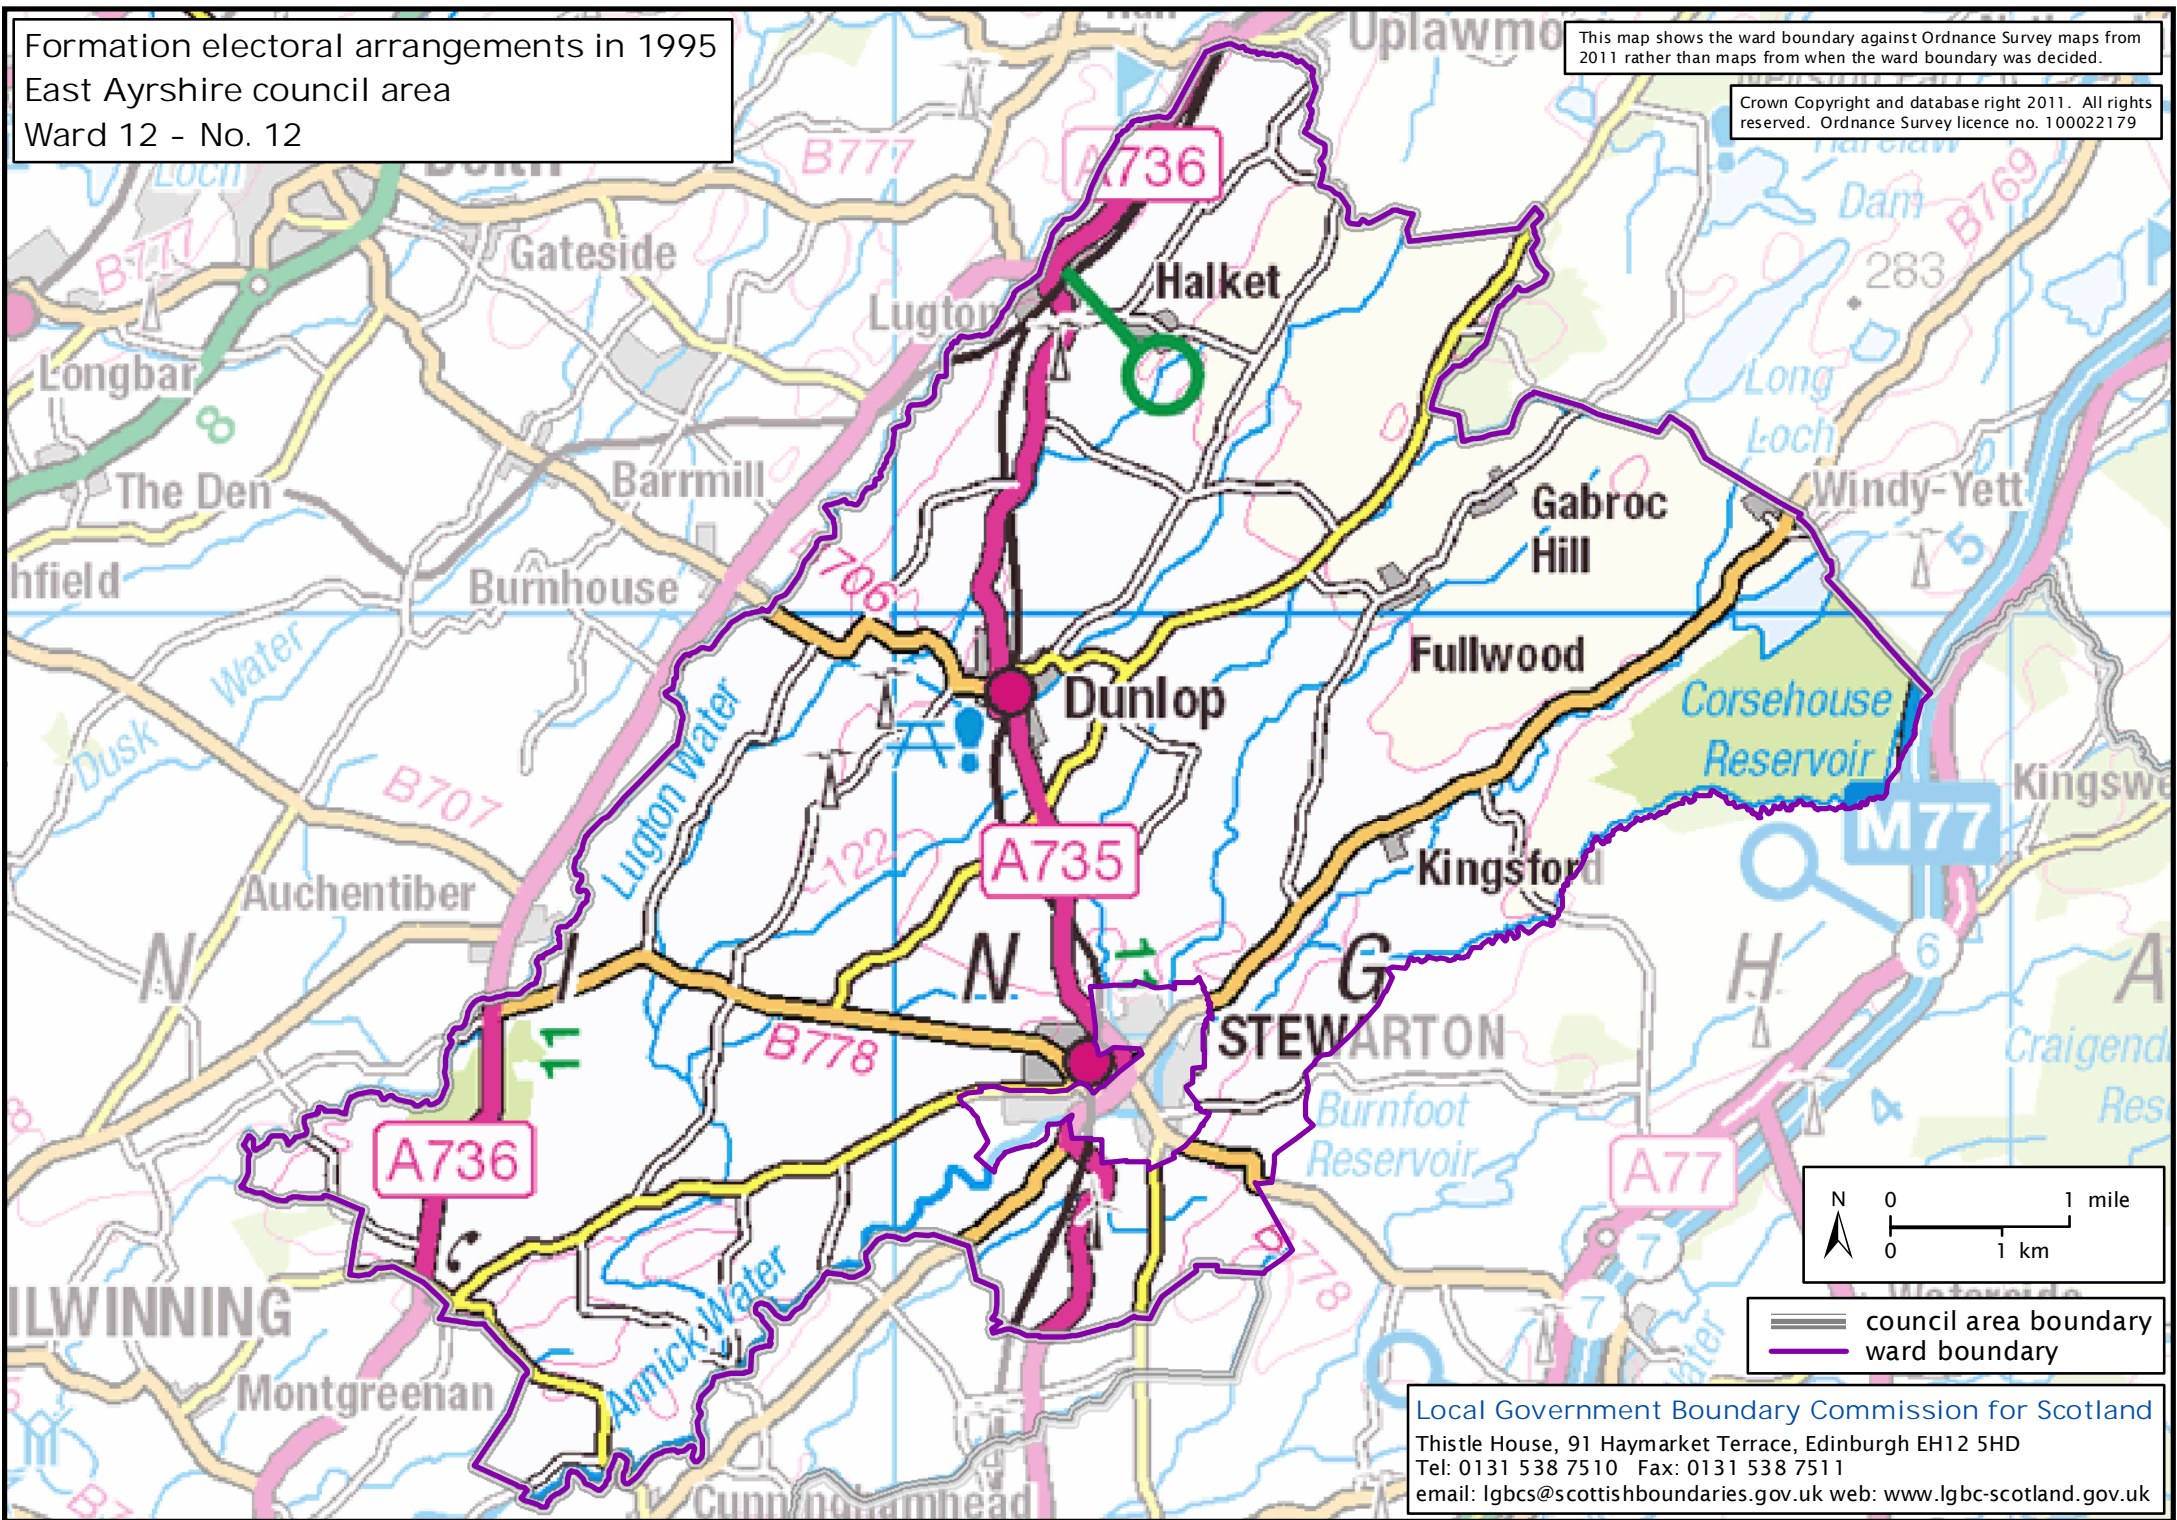

Formation electoral arrangements in 1995  
East Ayrshire council area  
Ward 12 - No. 12

This map shows the ward boundary against Ordnance Survey maps from 2011 rather than maps from when the ward boundary was decided.

Crown Copyright and database right 2011. All rights reserved. Ordnance Survey licence no. 100022179

Local Government Boundary Commission for Scotland  
Thistle House, 91 Haymarket Terrace, Edinburgh EH12 5HD  
Tel: 0131 538 7510 Fax: 0131 538 7511  
email: lgbcsc@scottishboundaries.gov.uk web: www.lgbc-scotland.gov.uk