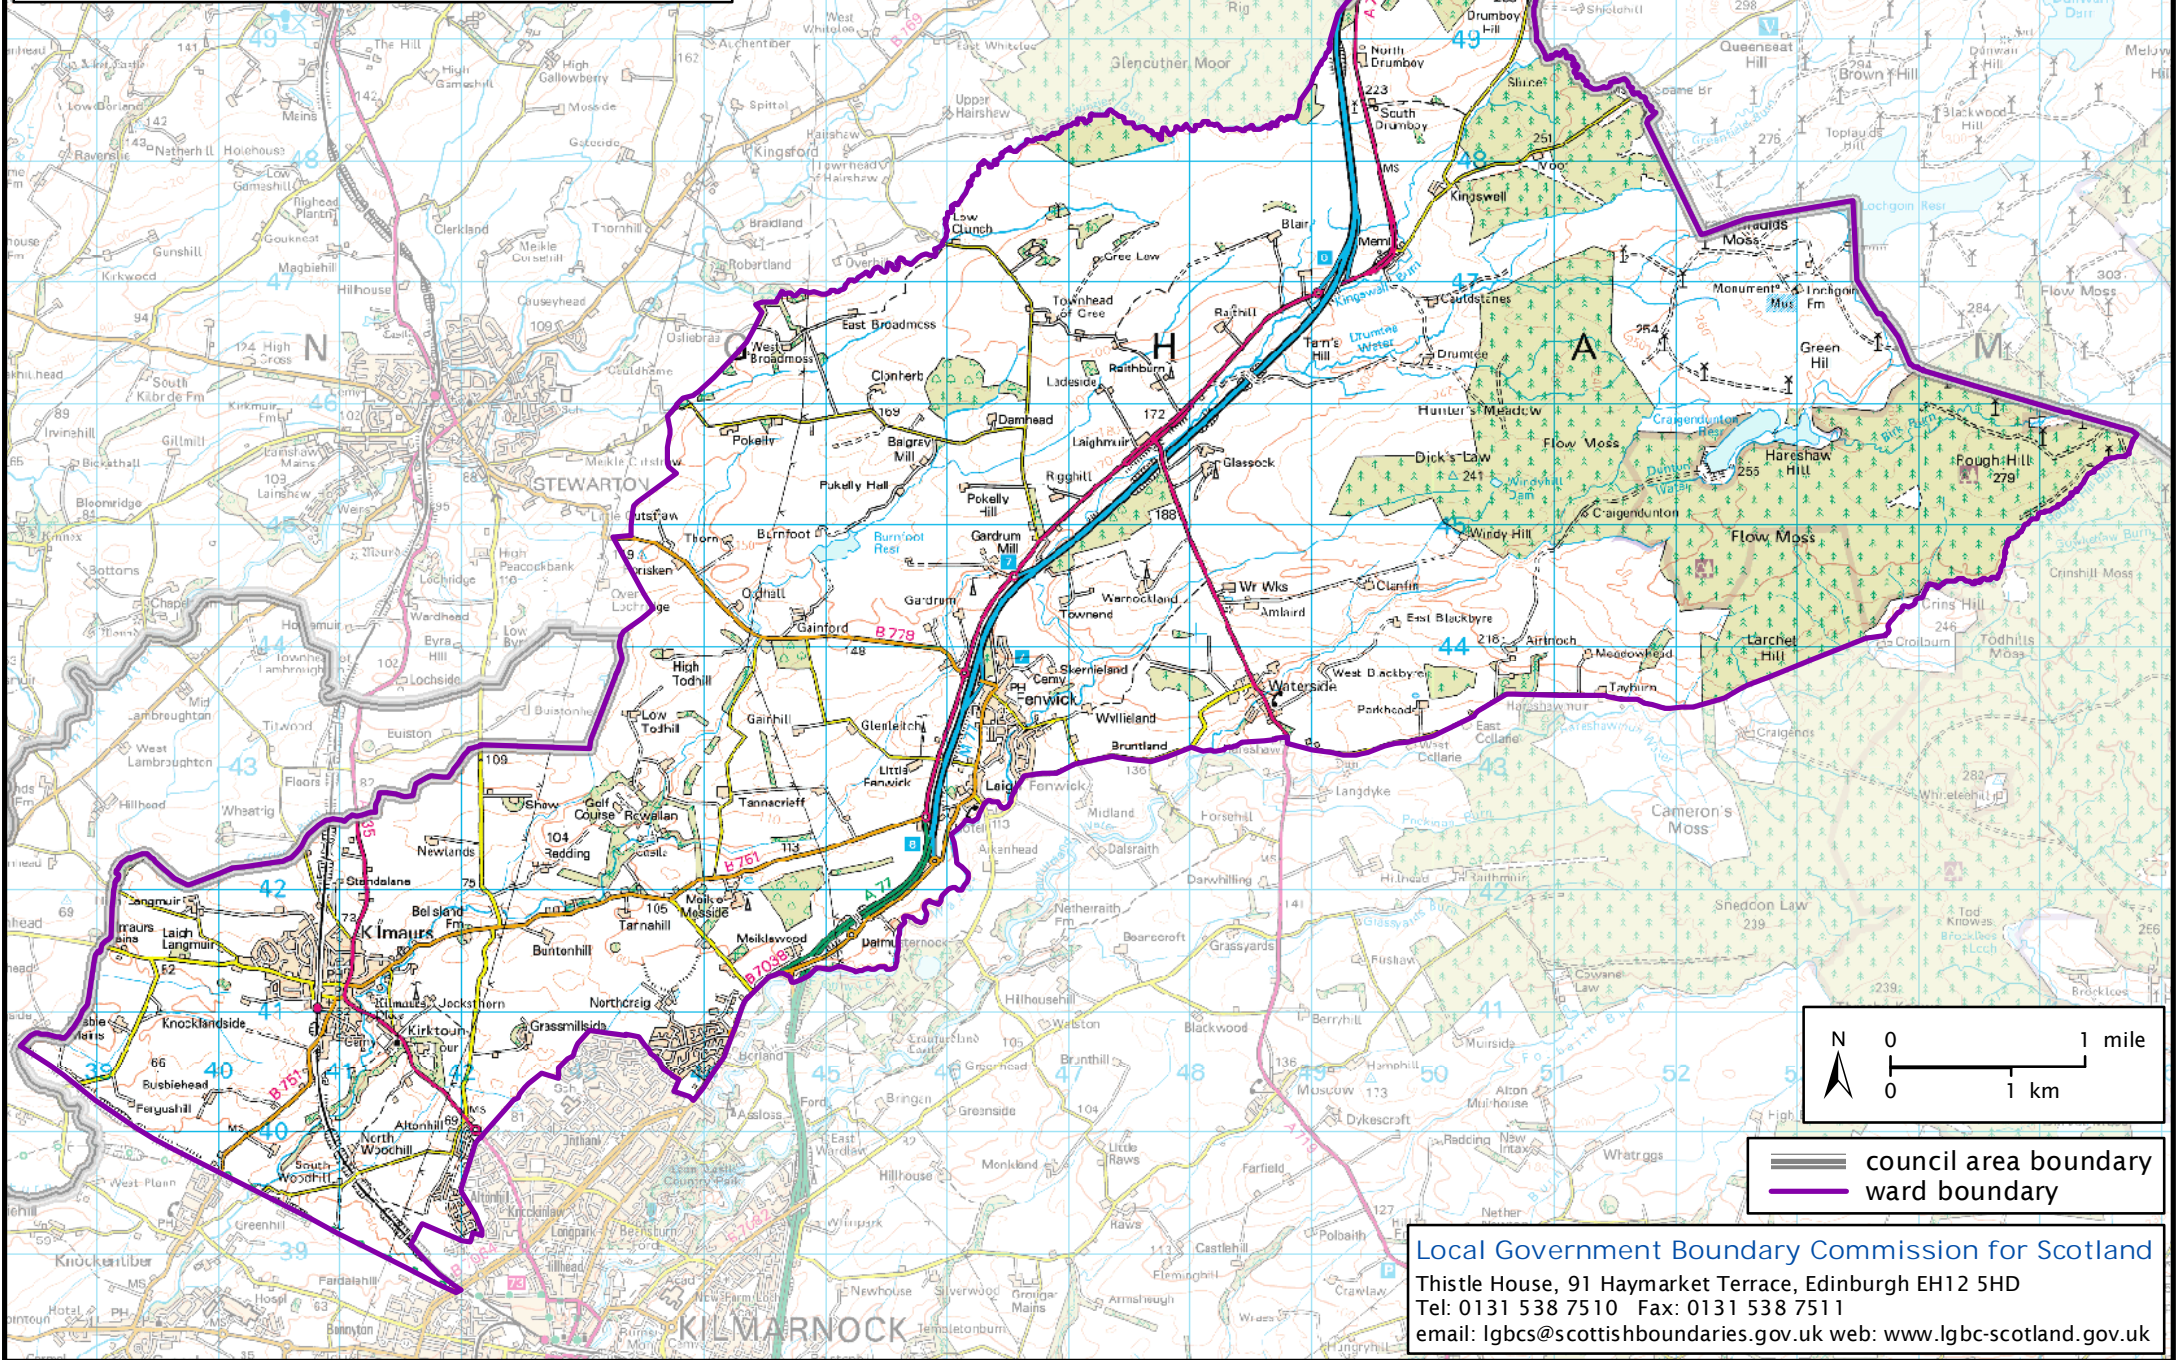

Formation electoral arrangements in 1995
East Ayrshire council area
Ward 13 - No. 13

This map shows the ward boundary against Ordnance Survey maps from 2011 rather than maps from when the ward boundary was decided.

Crown Copyright and database right 2011. All rights reserved. Ordnance Survey licence no. 100022179

— council area boundary
— ward boundary

Local Government Boundary Commission for Scotland
Thistle House, 91 Haymarket Terrace, Edinburgh EH12 5HD
Tel: 0131 538 7510 Fax: 0131 538 7511
email: lgbcscottishboundaries.gov.uk web: www.lgbc-scotland.gov.uk