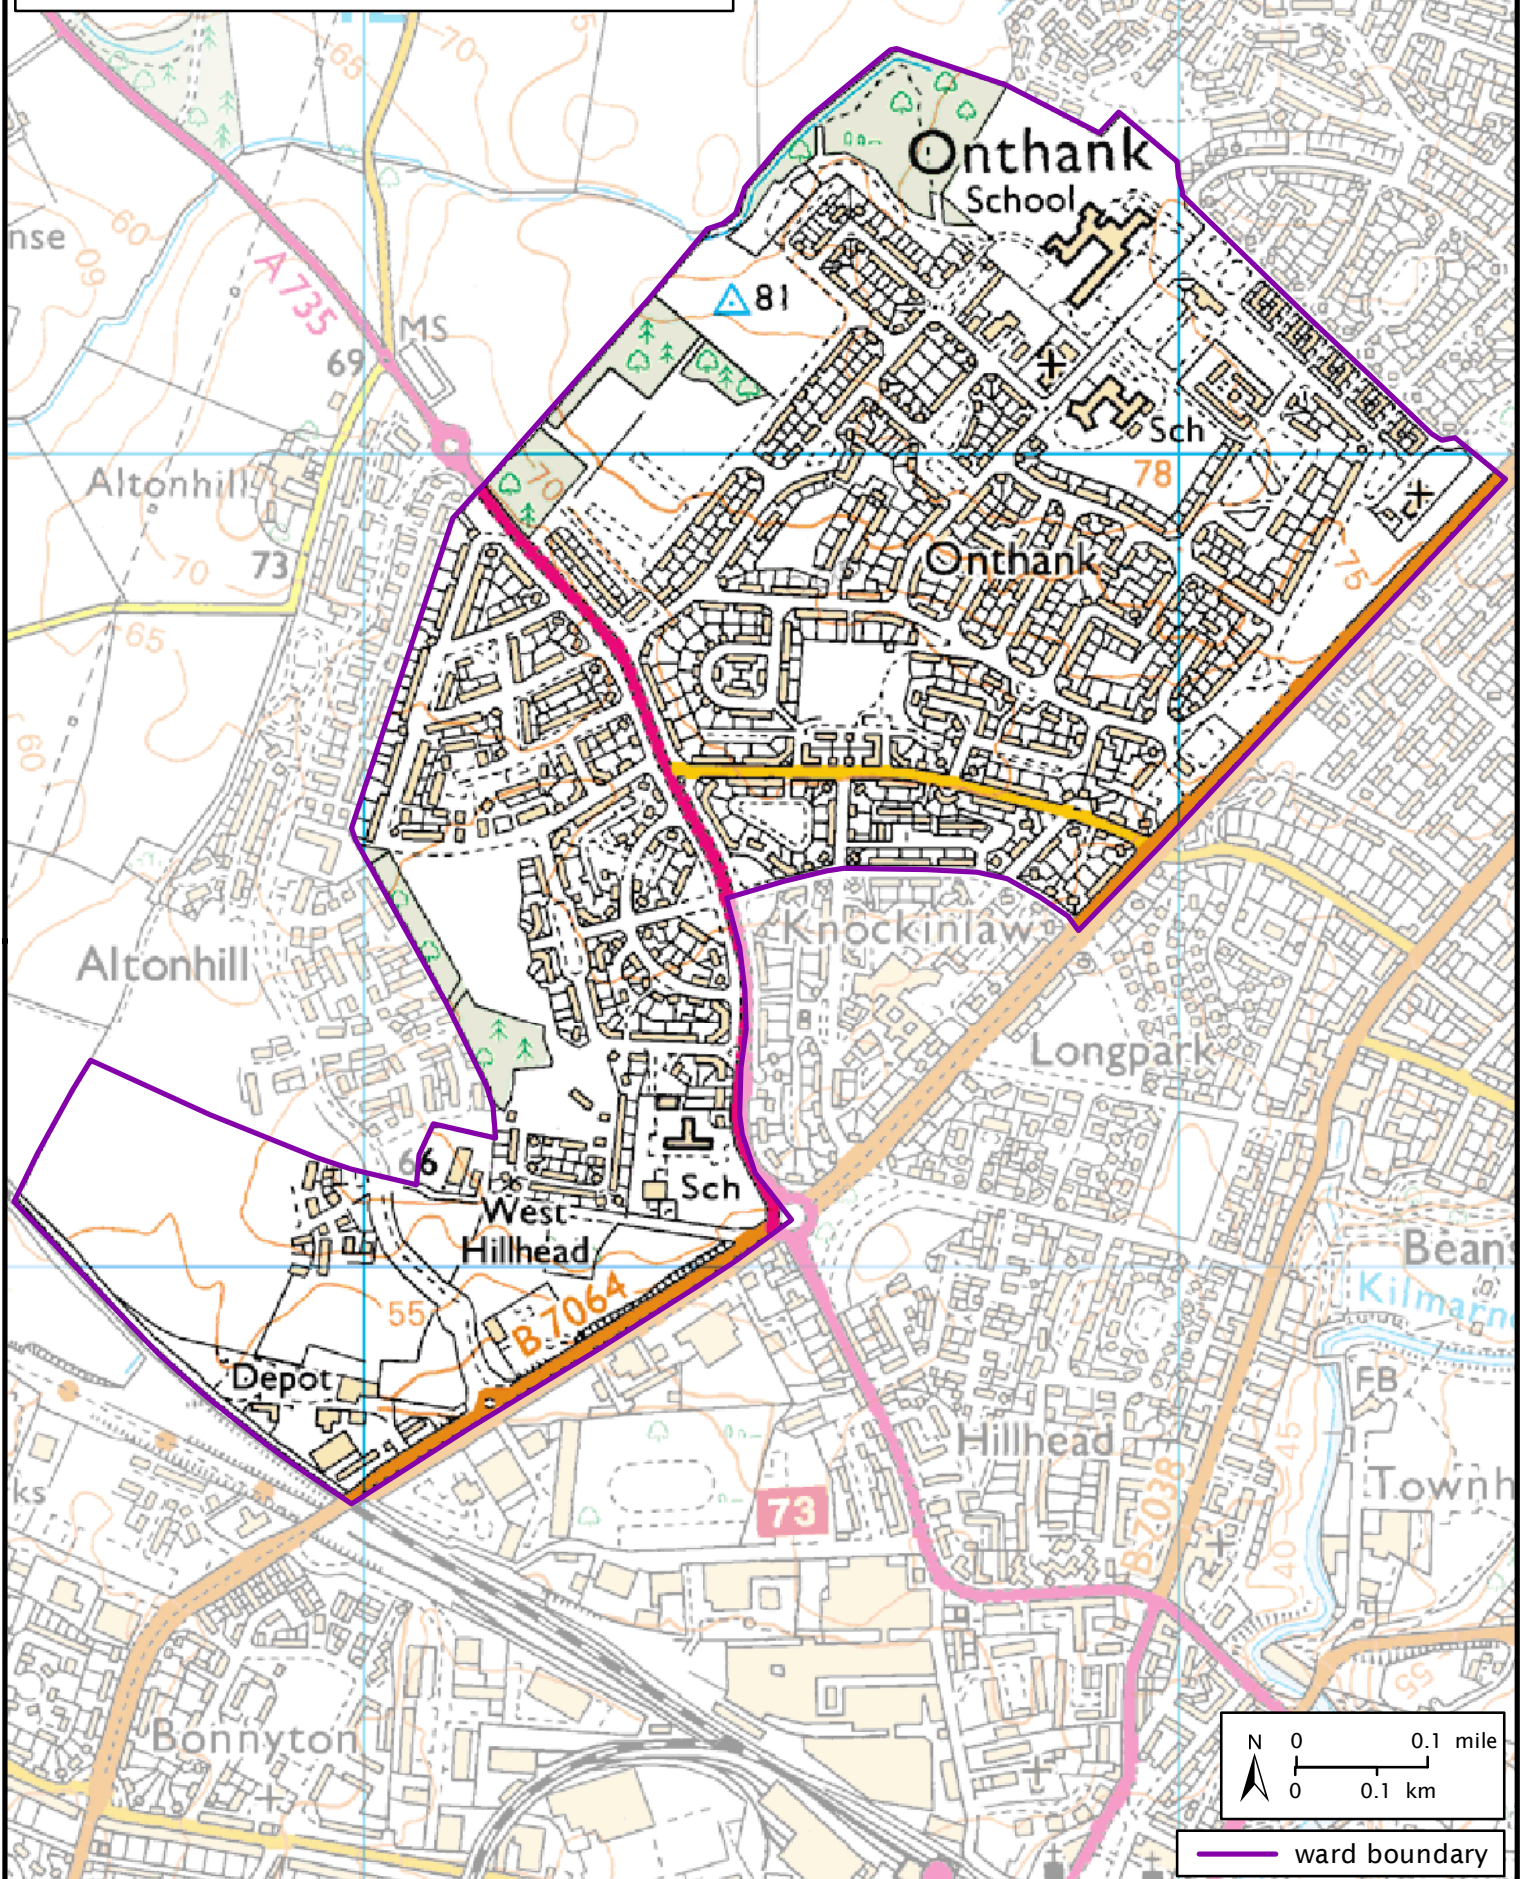

Formation electoral arrangements in 1995
East Ayrshire council area
Ward 14 - No. 14

This map shows the ward boundary against Ordnance Survey maps from 2011 rather than maps from when the ward boundary was decided.

Crown Copyright and database right 2011. All rights reserved. Ordnance Survey licence no. 10002179

ward boundary

Local Government Boundary Commission for Scotland
Thistle House, 91 Haymarket Terrace, Edinburgh EH1 2 5HD
Tel: 0131 538 7510 Fax: 0131 538 7511
email: lgbc@scottishboundaries.gov.uk web: www.lgbc-scotland.gov.uk