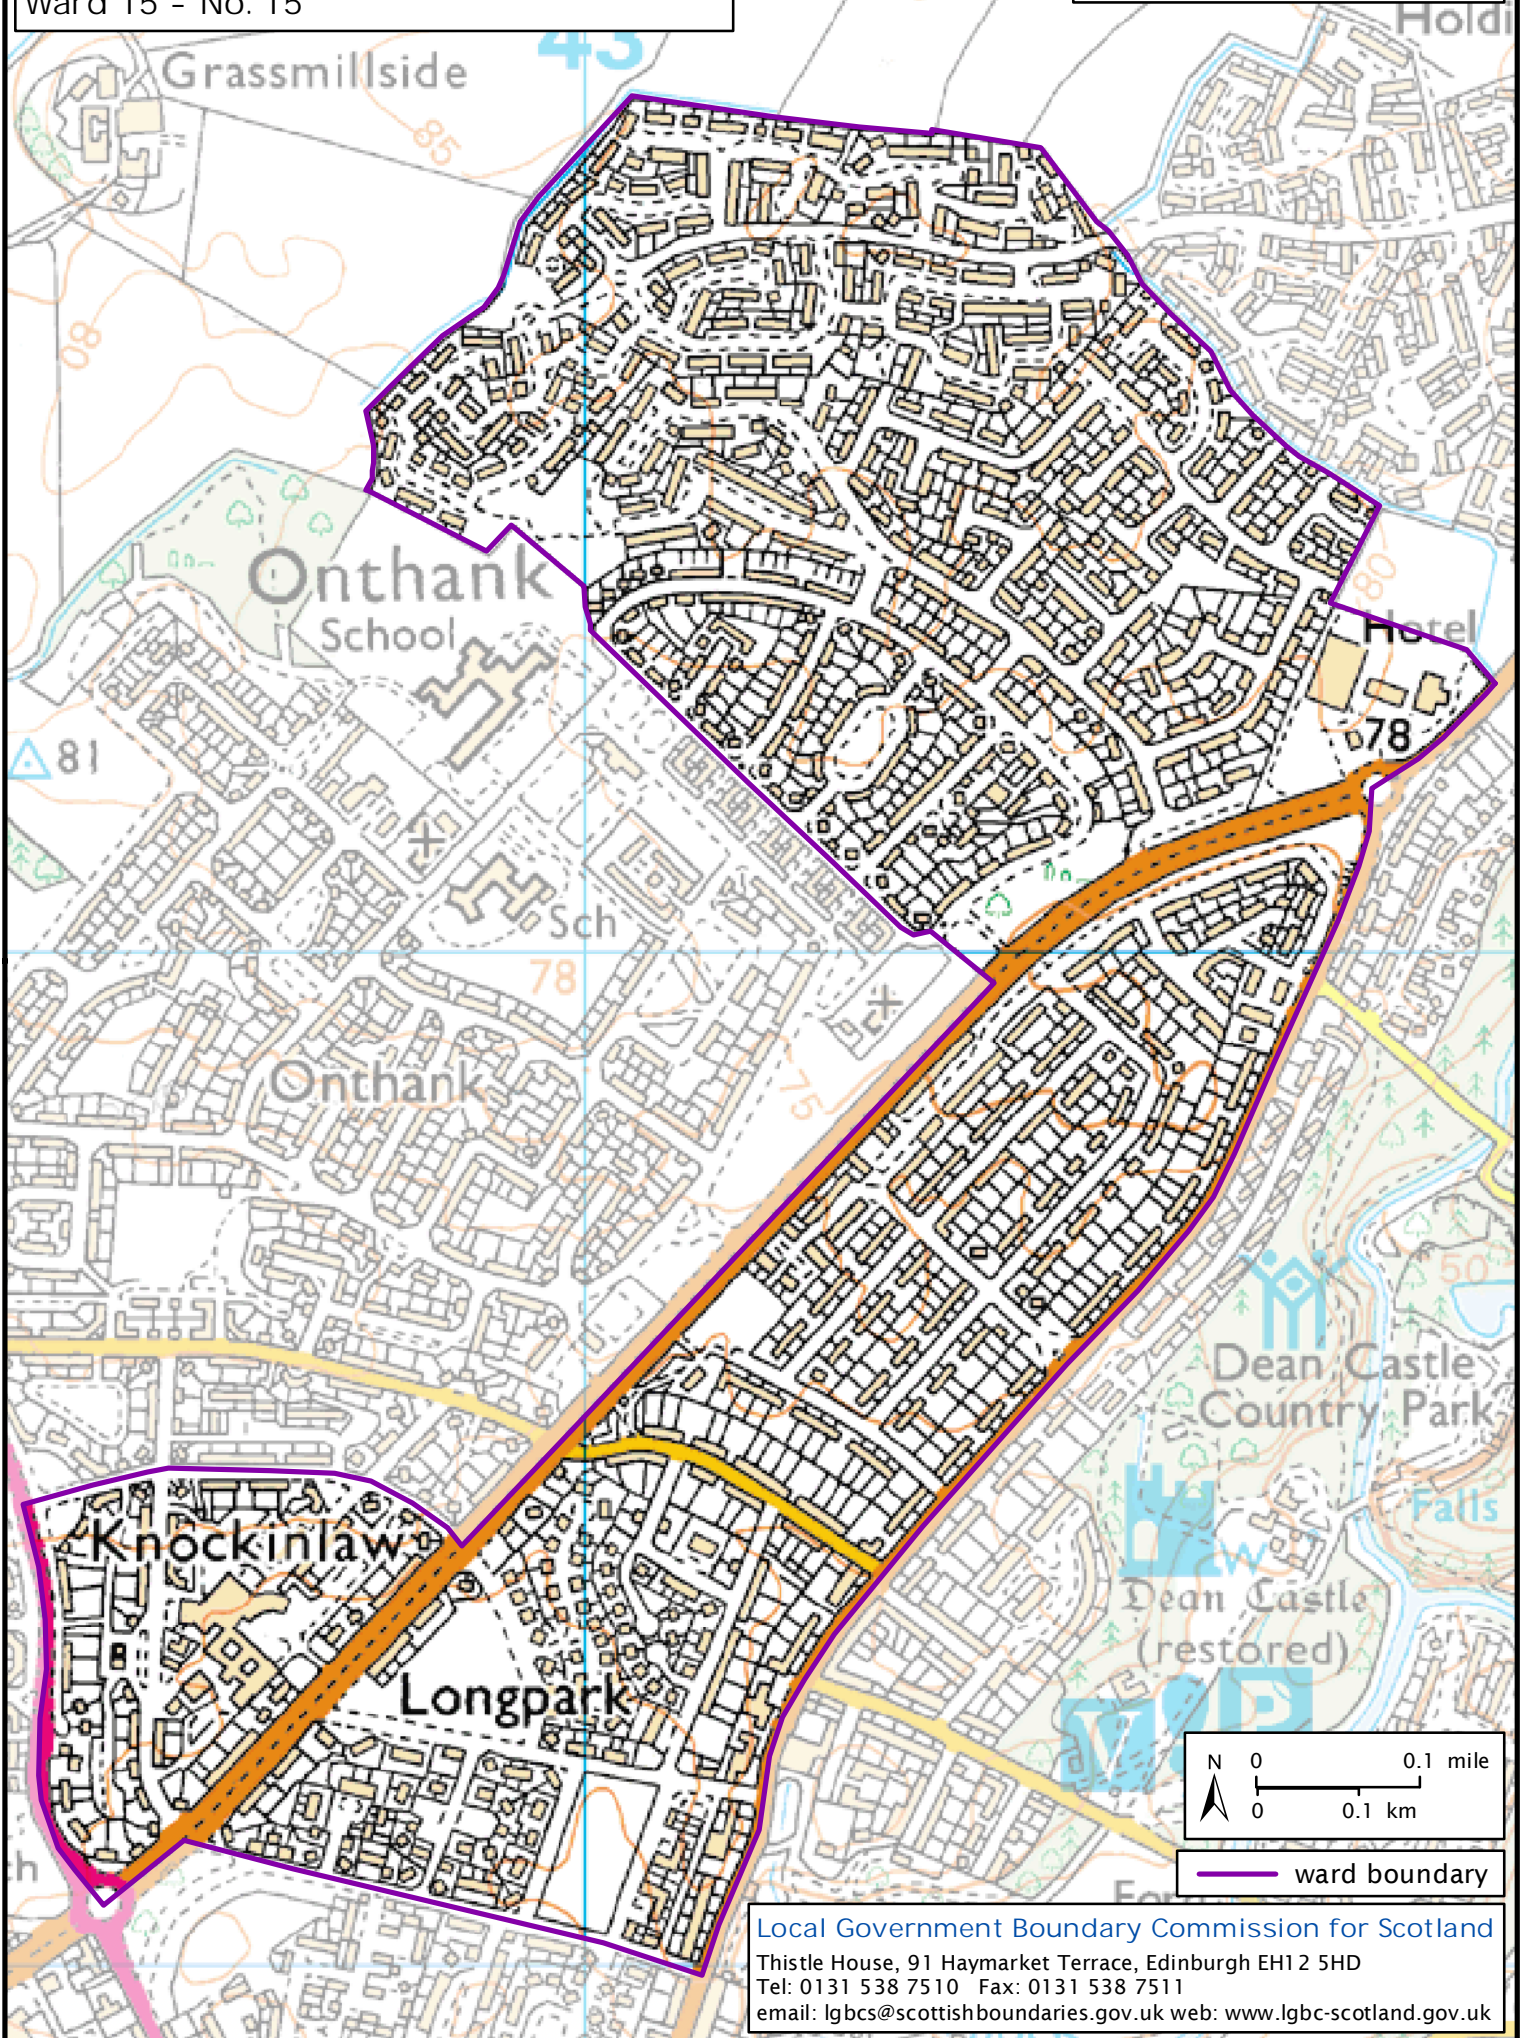

Formation electoral arrangements in 1995
East Ayrshire council area
Ward 15 - No. 15

This map shows the ward boundary against Ordnance Survey maps from 2011 rather than maps from when the ward boundary was decided.

Crown Copyright and database right 2011. All rights reserved. Ordnance Survey licence no. 10002179

Local Government Boundary Commission for Scotland
Thistle House, 91 Haymarket Terrace, Edinburgh EH1 2 5HD
Tel: 0131 538 7510 Fax: 0131 538 7511
email: lgbcscottishboundaries.gov.uk web: www.lgbc-scotland.gov.uk