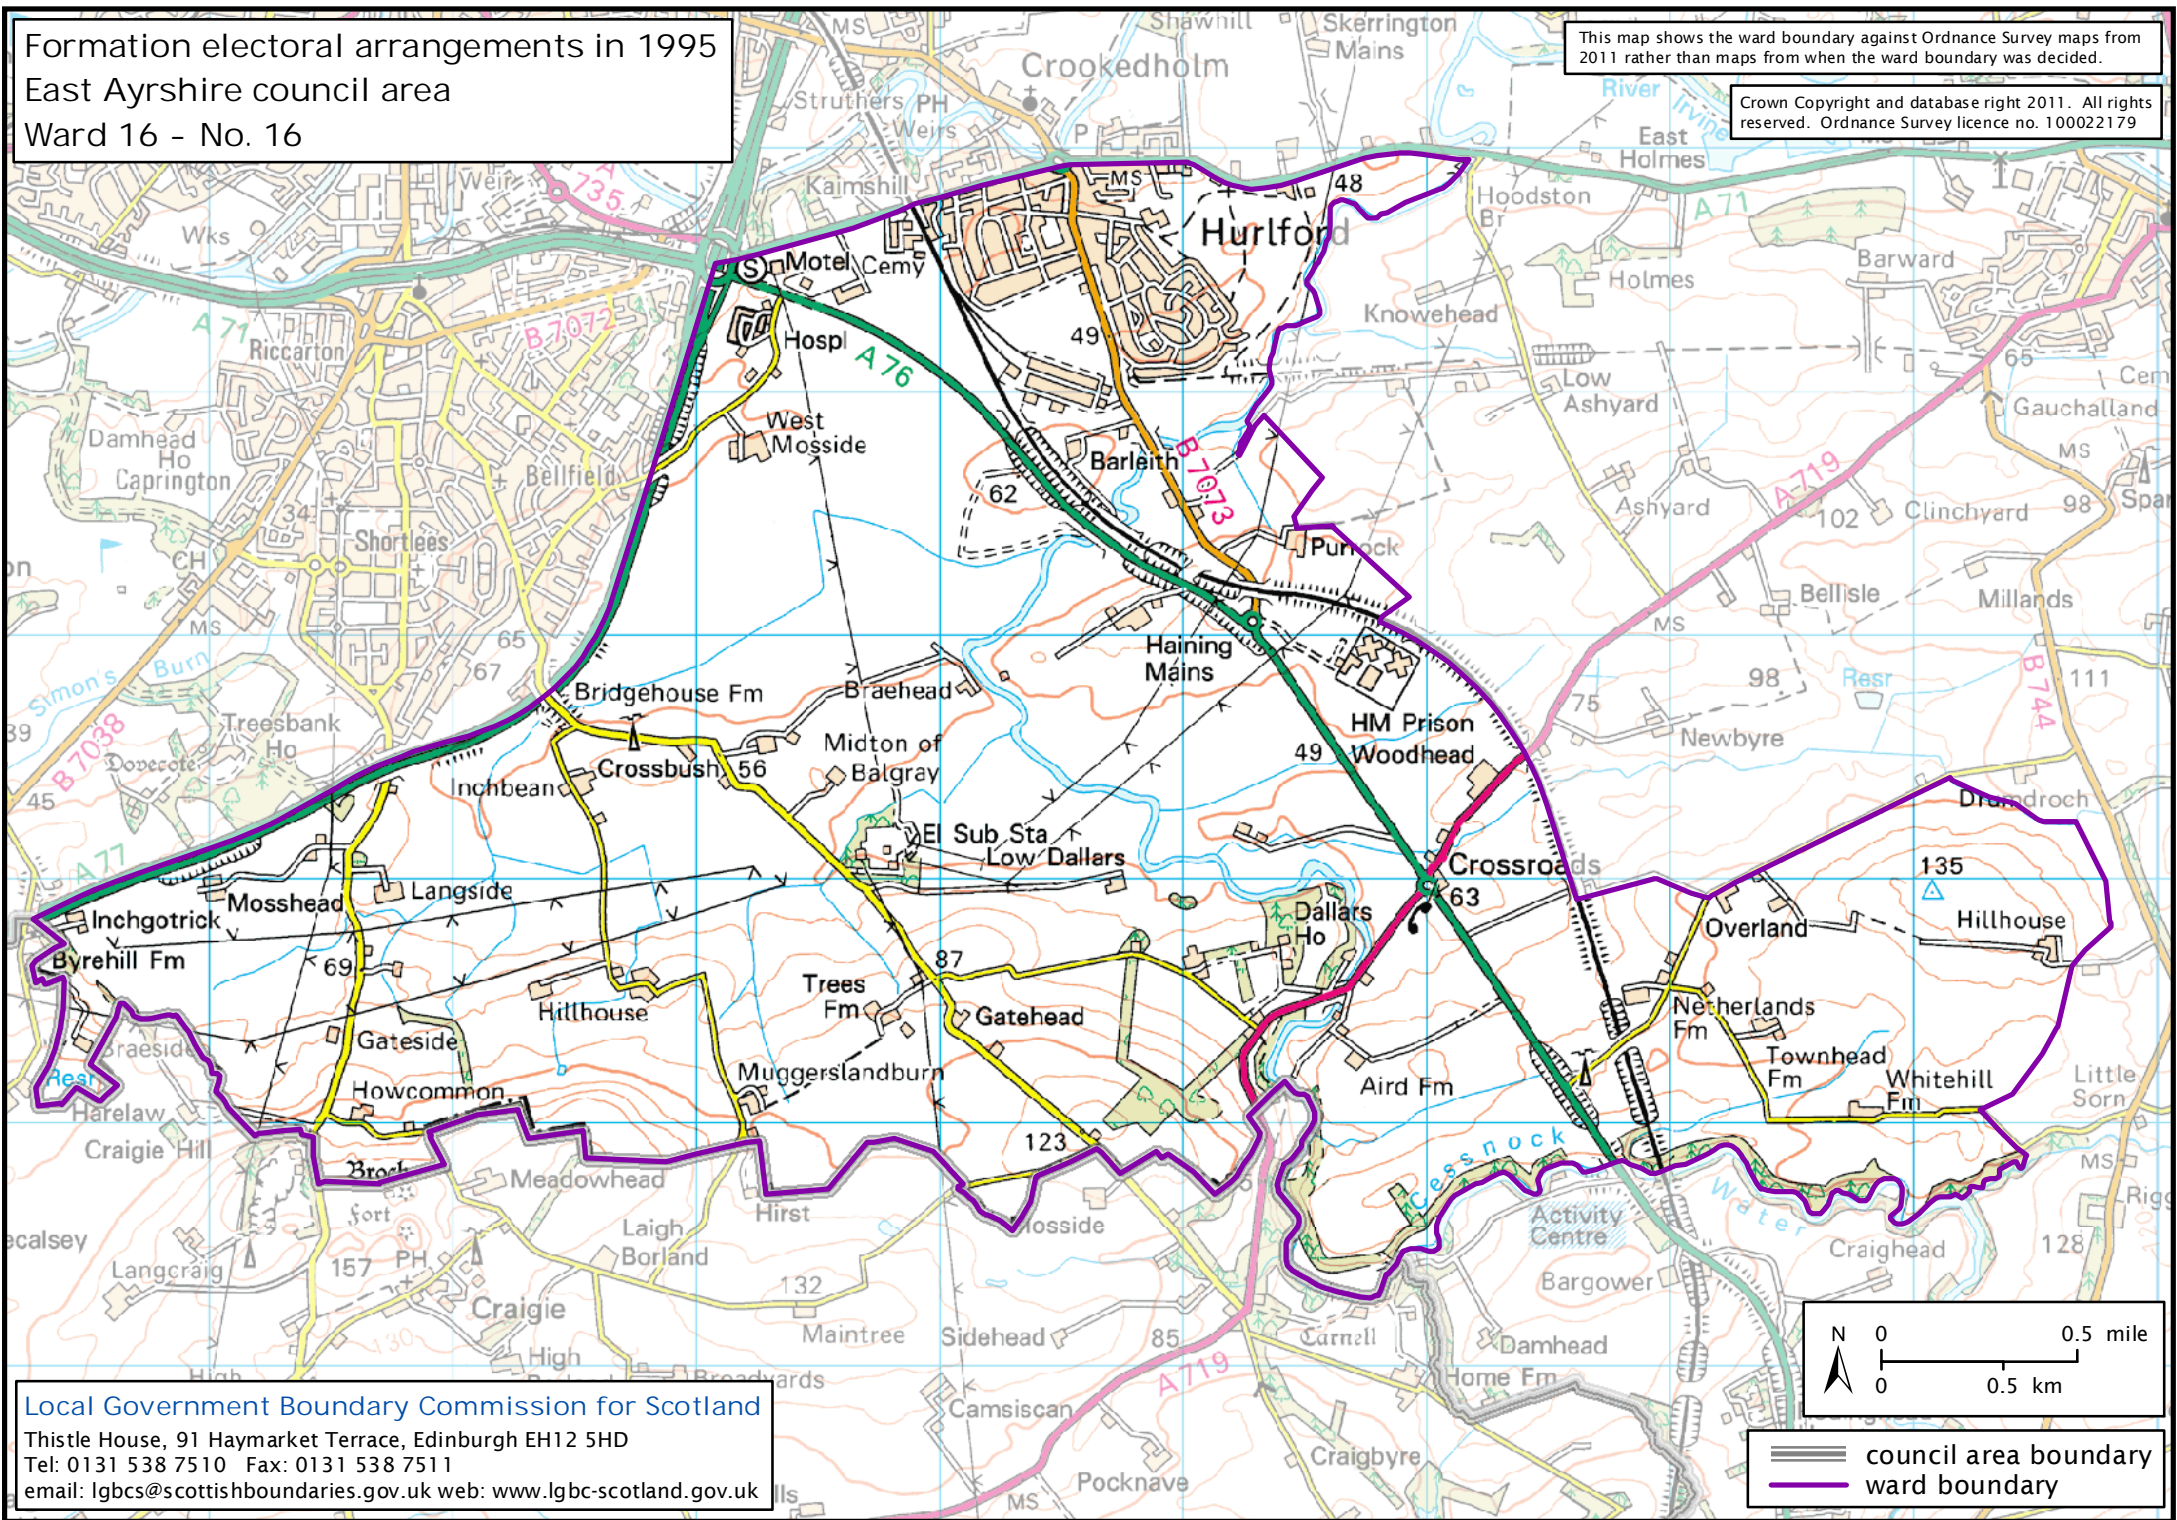

Formation electoral arrangements in 1995  
East Ayrshire council area  
Ward 16 - No. 16

This map shows the ward boundary against Ordnance Survey maps from 2011 rather than maps from when the ward boundary was decided.

Crown Copyright and database right 2011. All rights reserved. Ordnance Survey licence no. 100022179

Local Government Boundary Commission for Scotland  
Thistle House, 91 Haymarket Terrace, Edinburgh EH12 5HD  
Tel: 0131 538 7510 Fax: 0131 538 7511  
email: lgbcscottishboundaries.gov.uk web: www.lgbc-scotland.gov.uk

N 0 0.5 mile  
0 0.5 km

— council area boundary  
— ward boundary