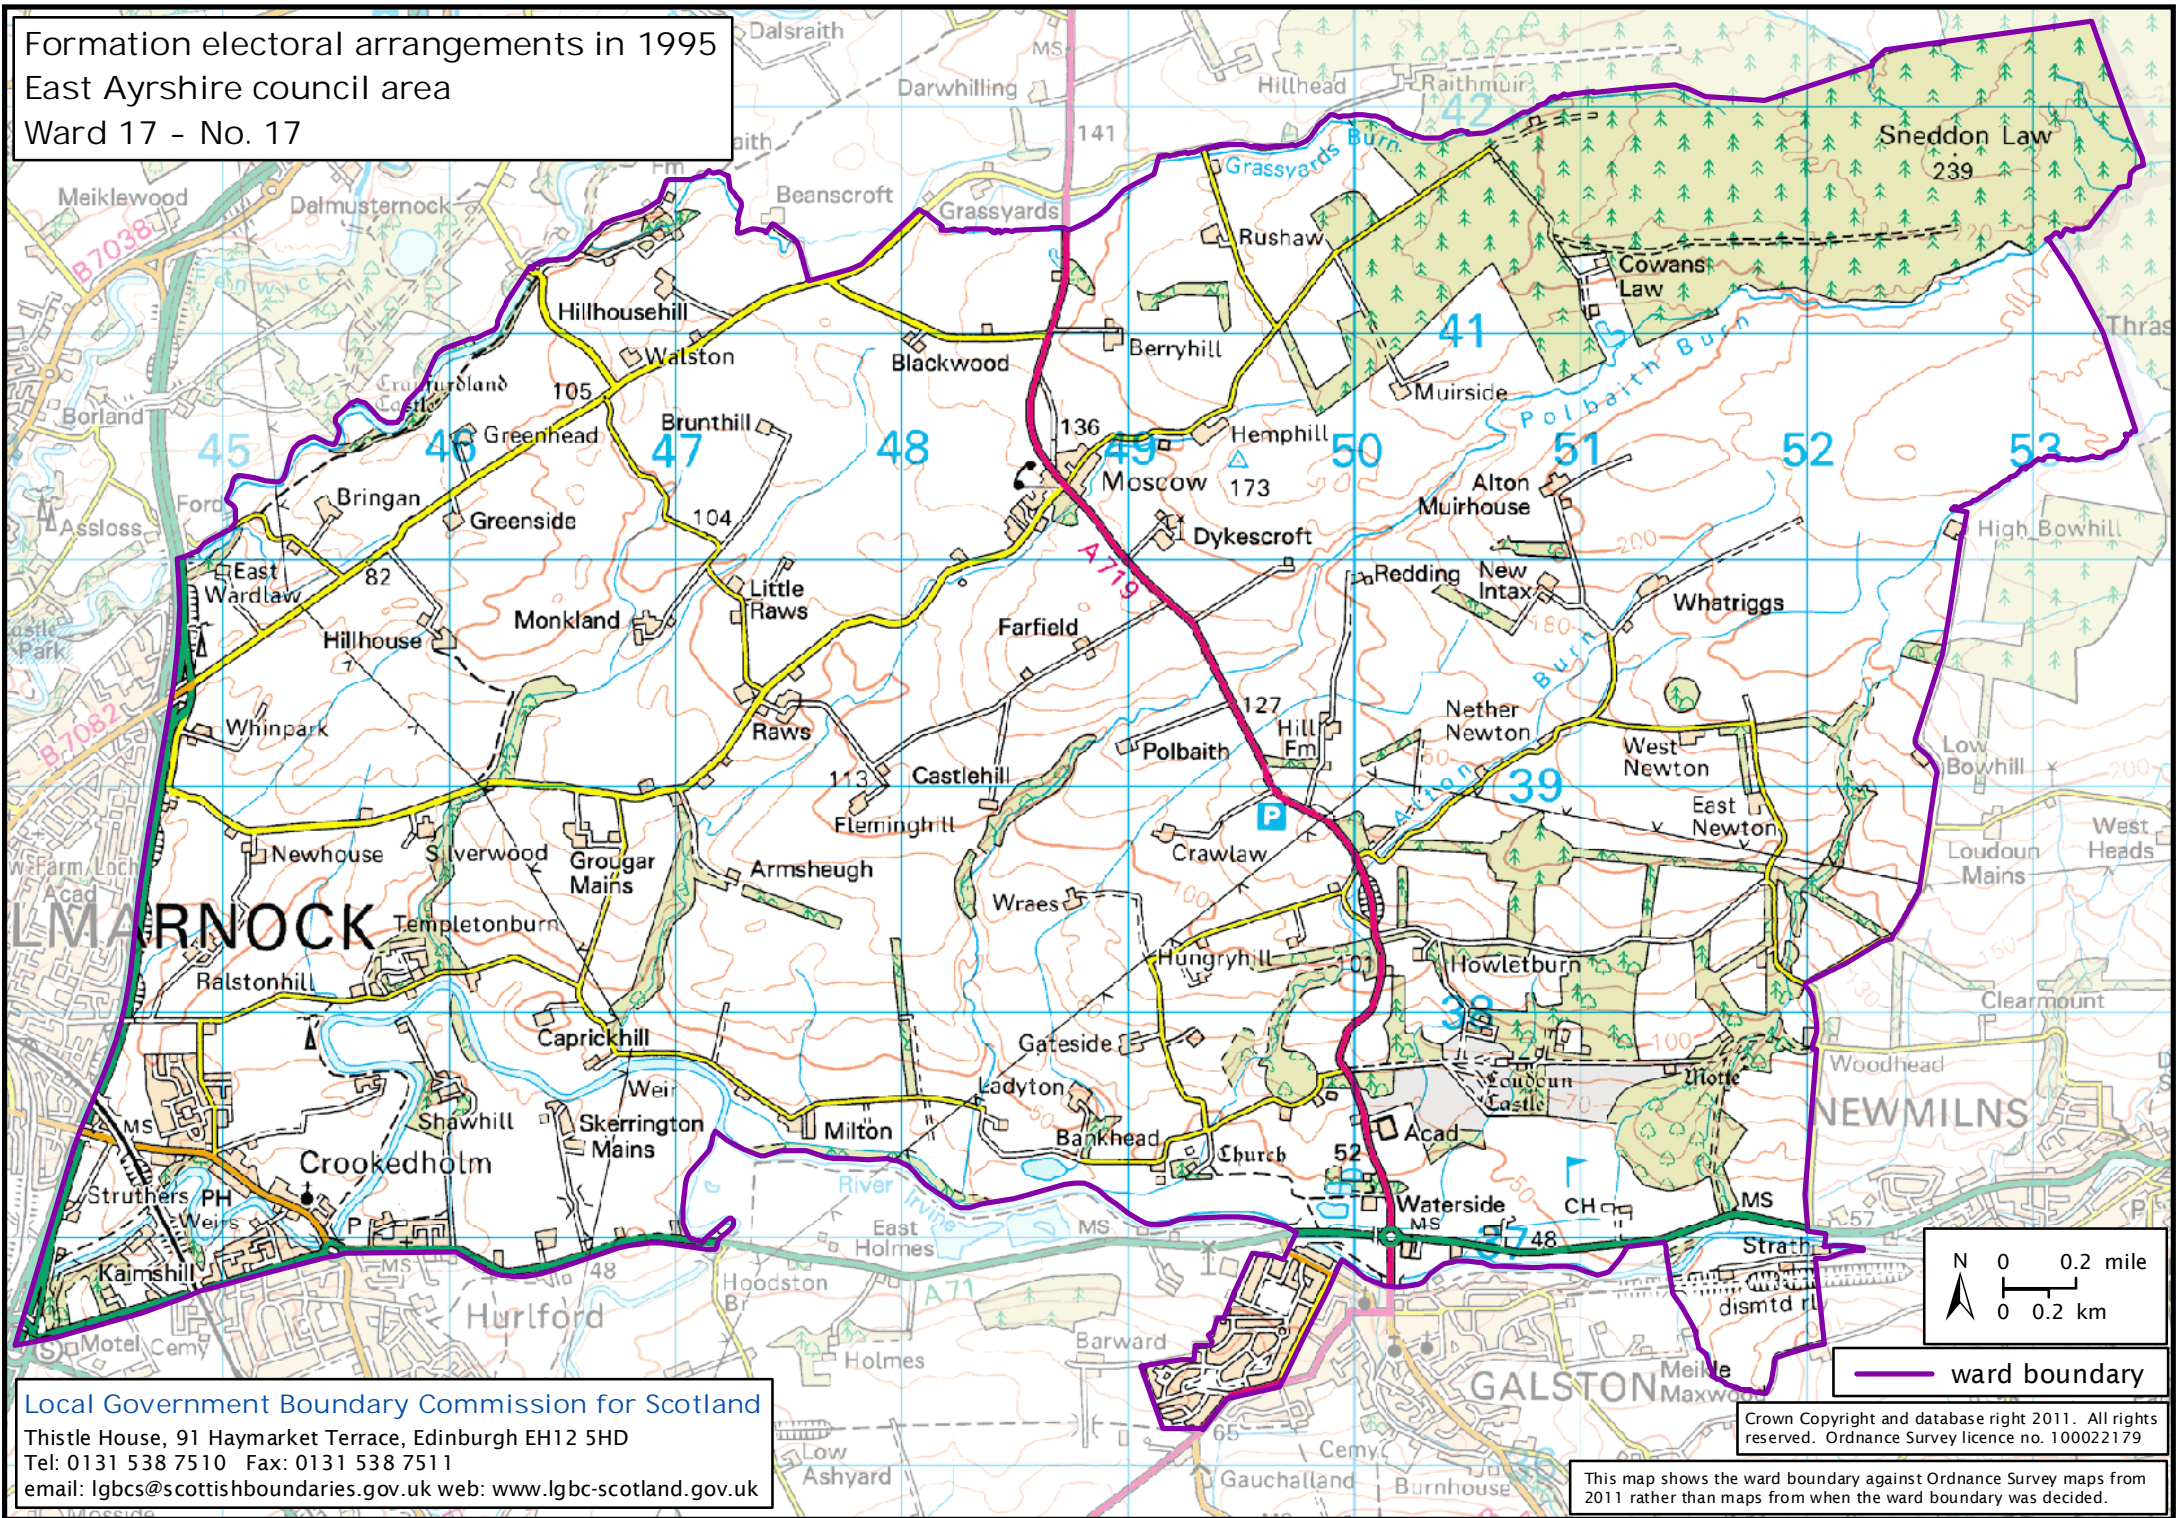

Formation electoral arrangements in 1995  
 East Ayrshire council area  
 Ward 17 - No. 17

Local Government Boundary Commission for Scotland  
 Thistle House, 91 Haymarket Terrace, Edinburgh EH12 5HD  
 Tel: 0131 538 7510 Fax: 0131 538 7511  
 email: lgbcscottishboundaries.gov.uk web: www.lgbc-scotland.gov.uk

Crown Copyright and database right 2011. All rights reserved. Ordnance Survey licence no. 100022179

This map shows the ward boundary against Ordnance Survey maps from 2011 rather than maps from when the ward boundary was decided.