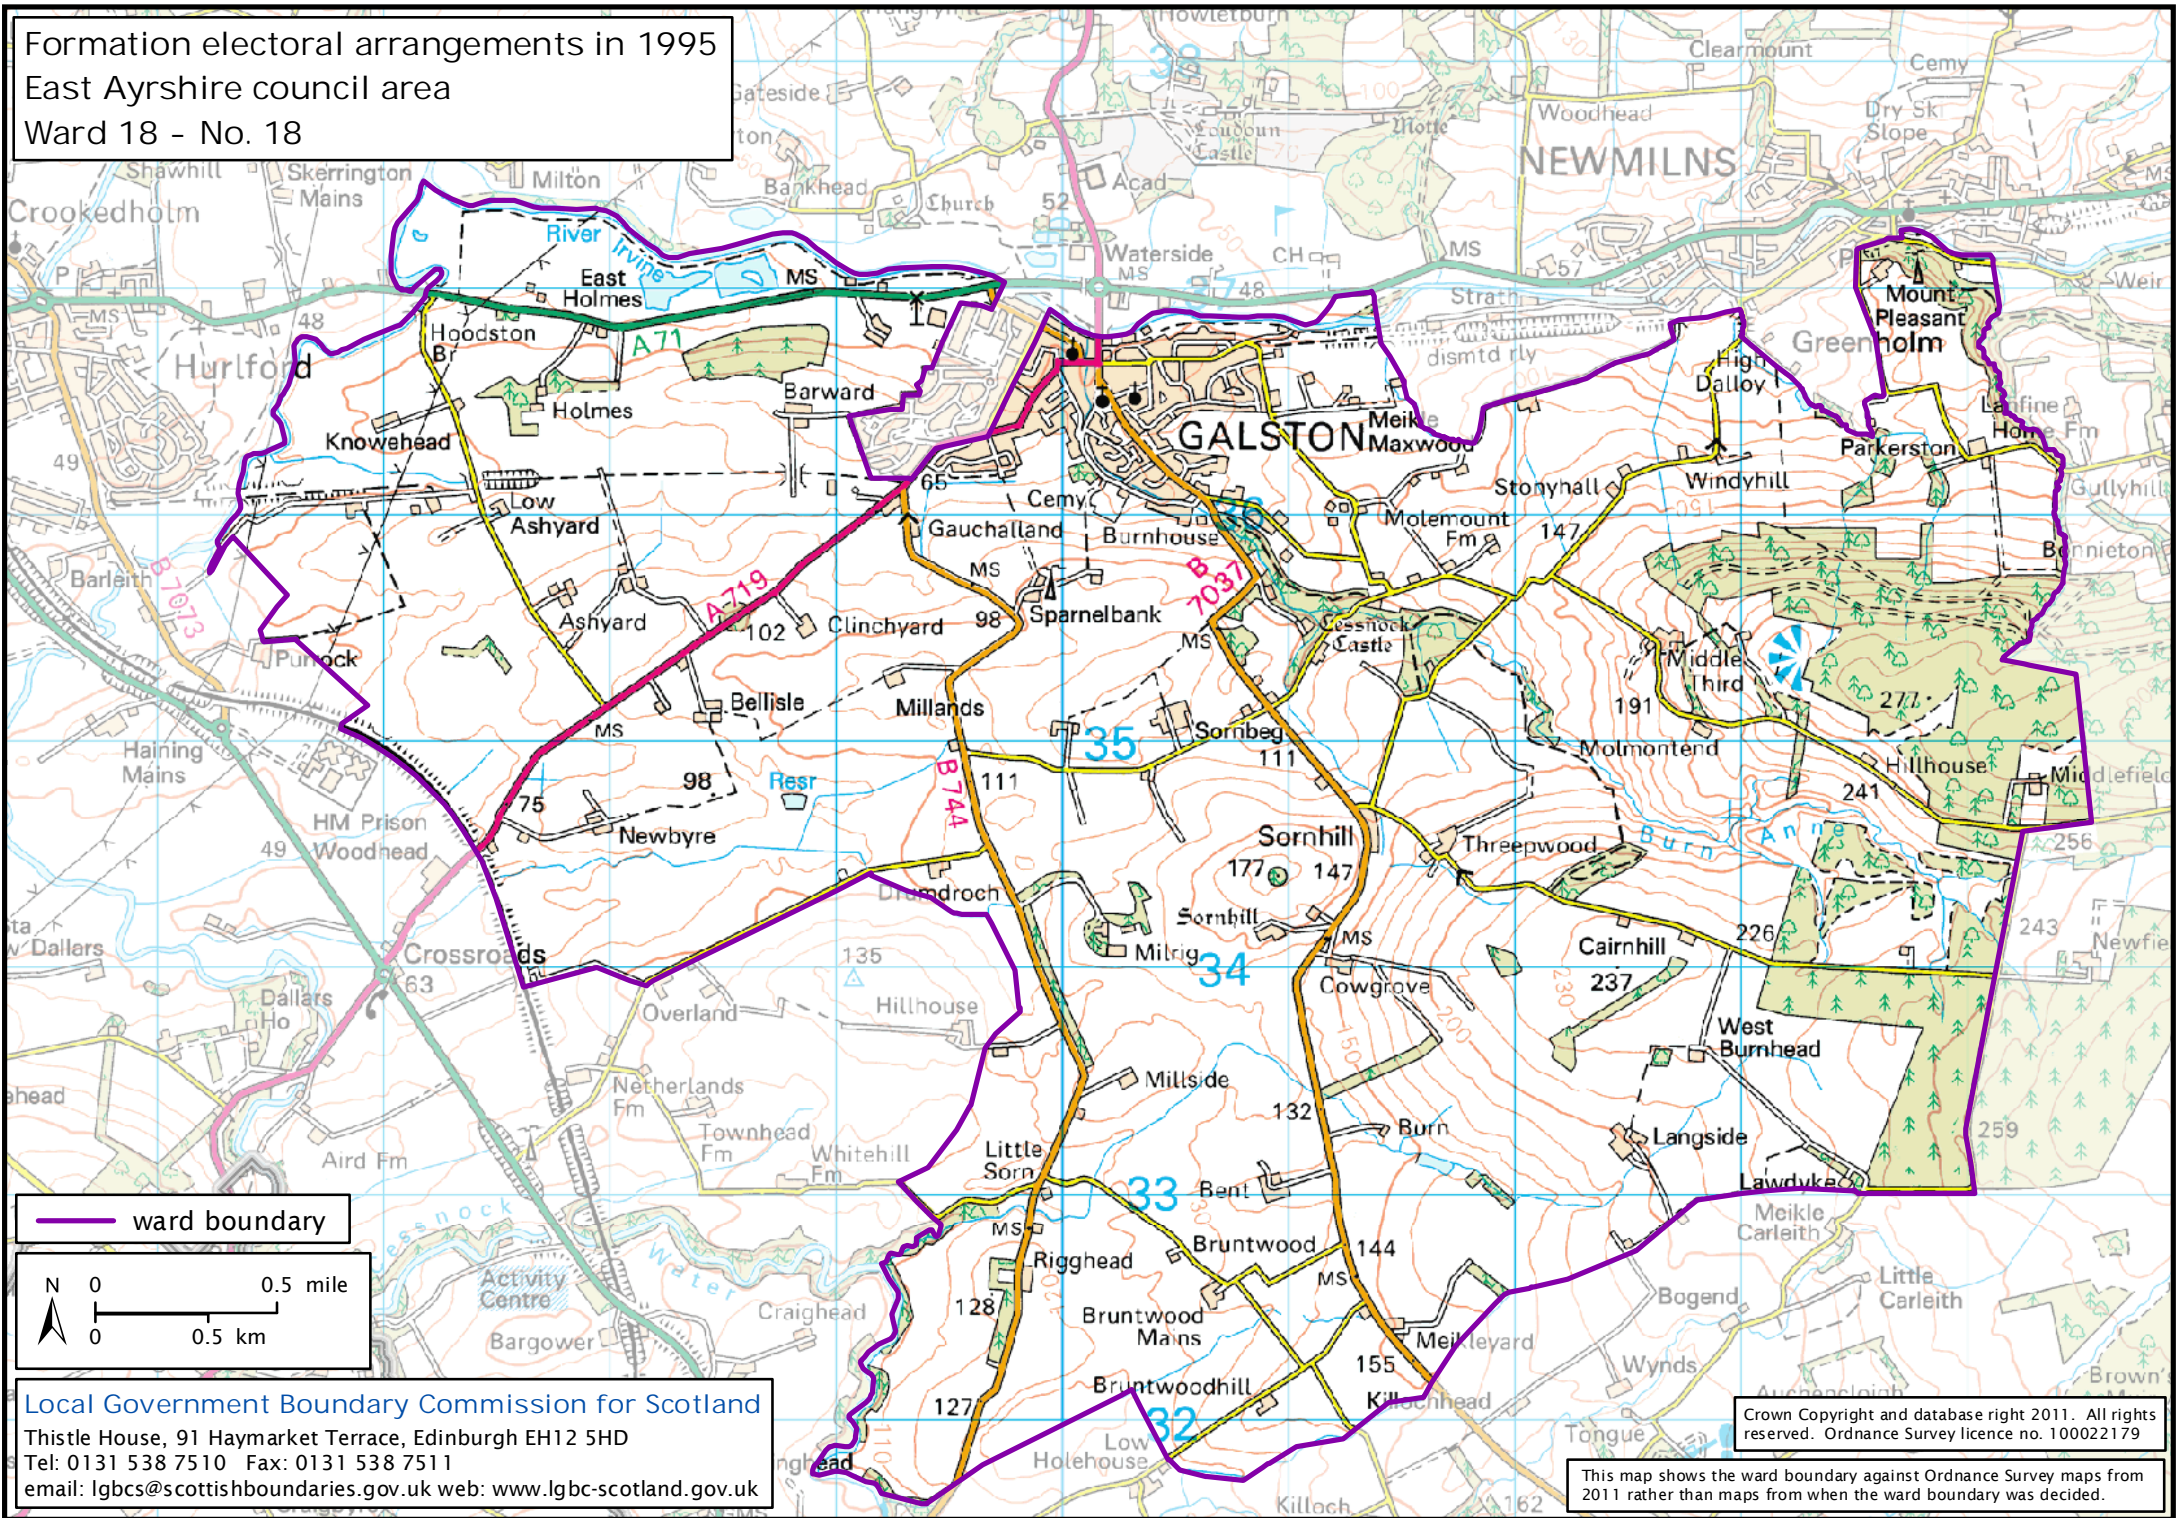

Formation electoral arrangements in 1995  
 East Ayrshire council area  
 Ward 18 - No. 18

Local Government Boundary Commission for Scotland  
 Thistle House, 91 Haymarket Terrace, Edinburgh EH12 5HD  
 Tel: 0131 538 7510 Fax: 0131 538 7511  
 email: lgbc@scottishboundaries.gov.uk web: www.lgbc-scotland.gov.uk

Crown Copyright and database right 2011. All rights reserved. Ordnance Survey licence no. 100022179

This map shows the ward boundary against Ordnance Survey maps from 2011 rather than maps from when the ward boundary was decided.