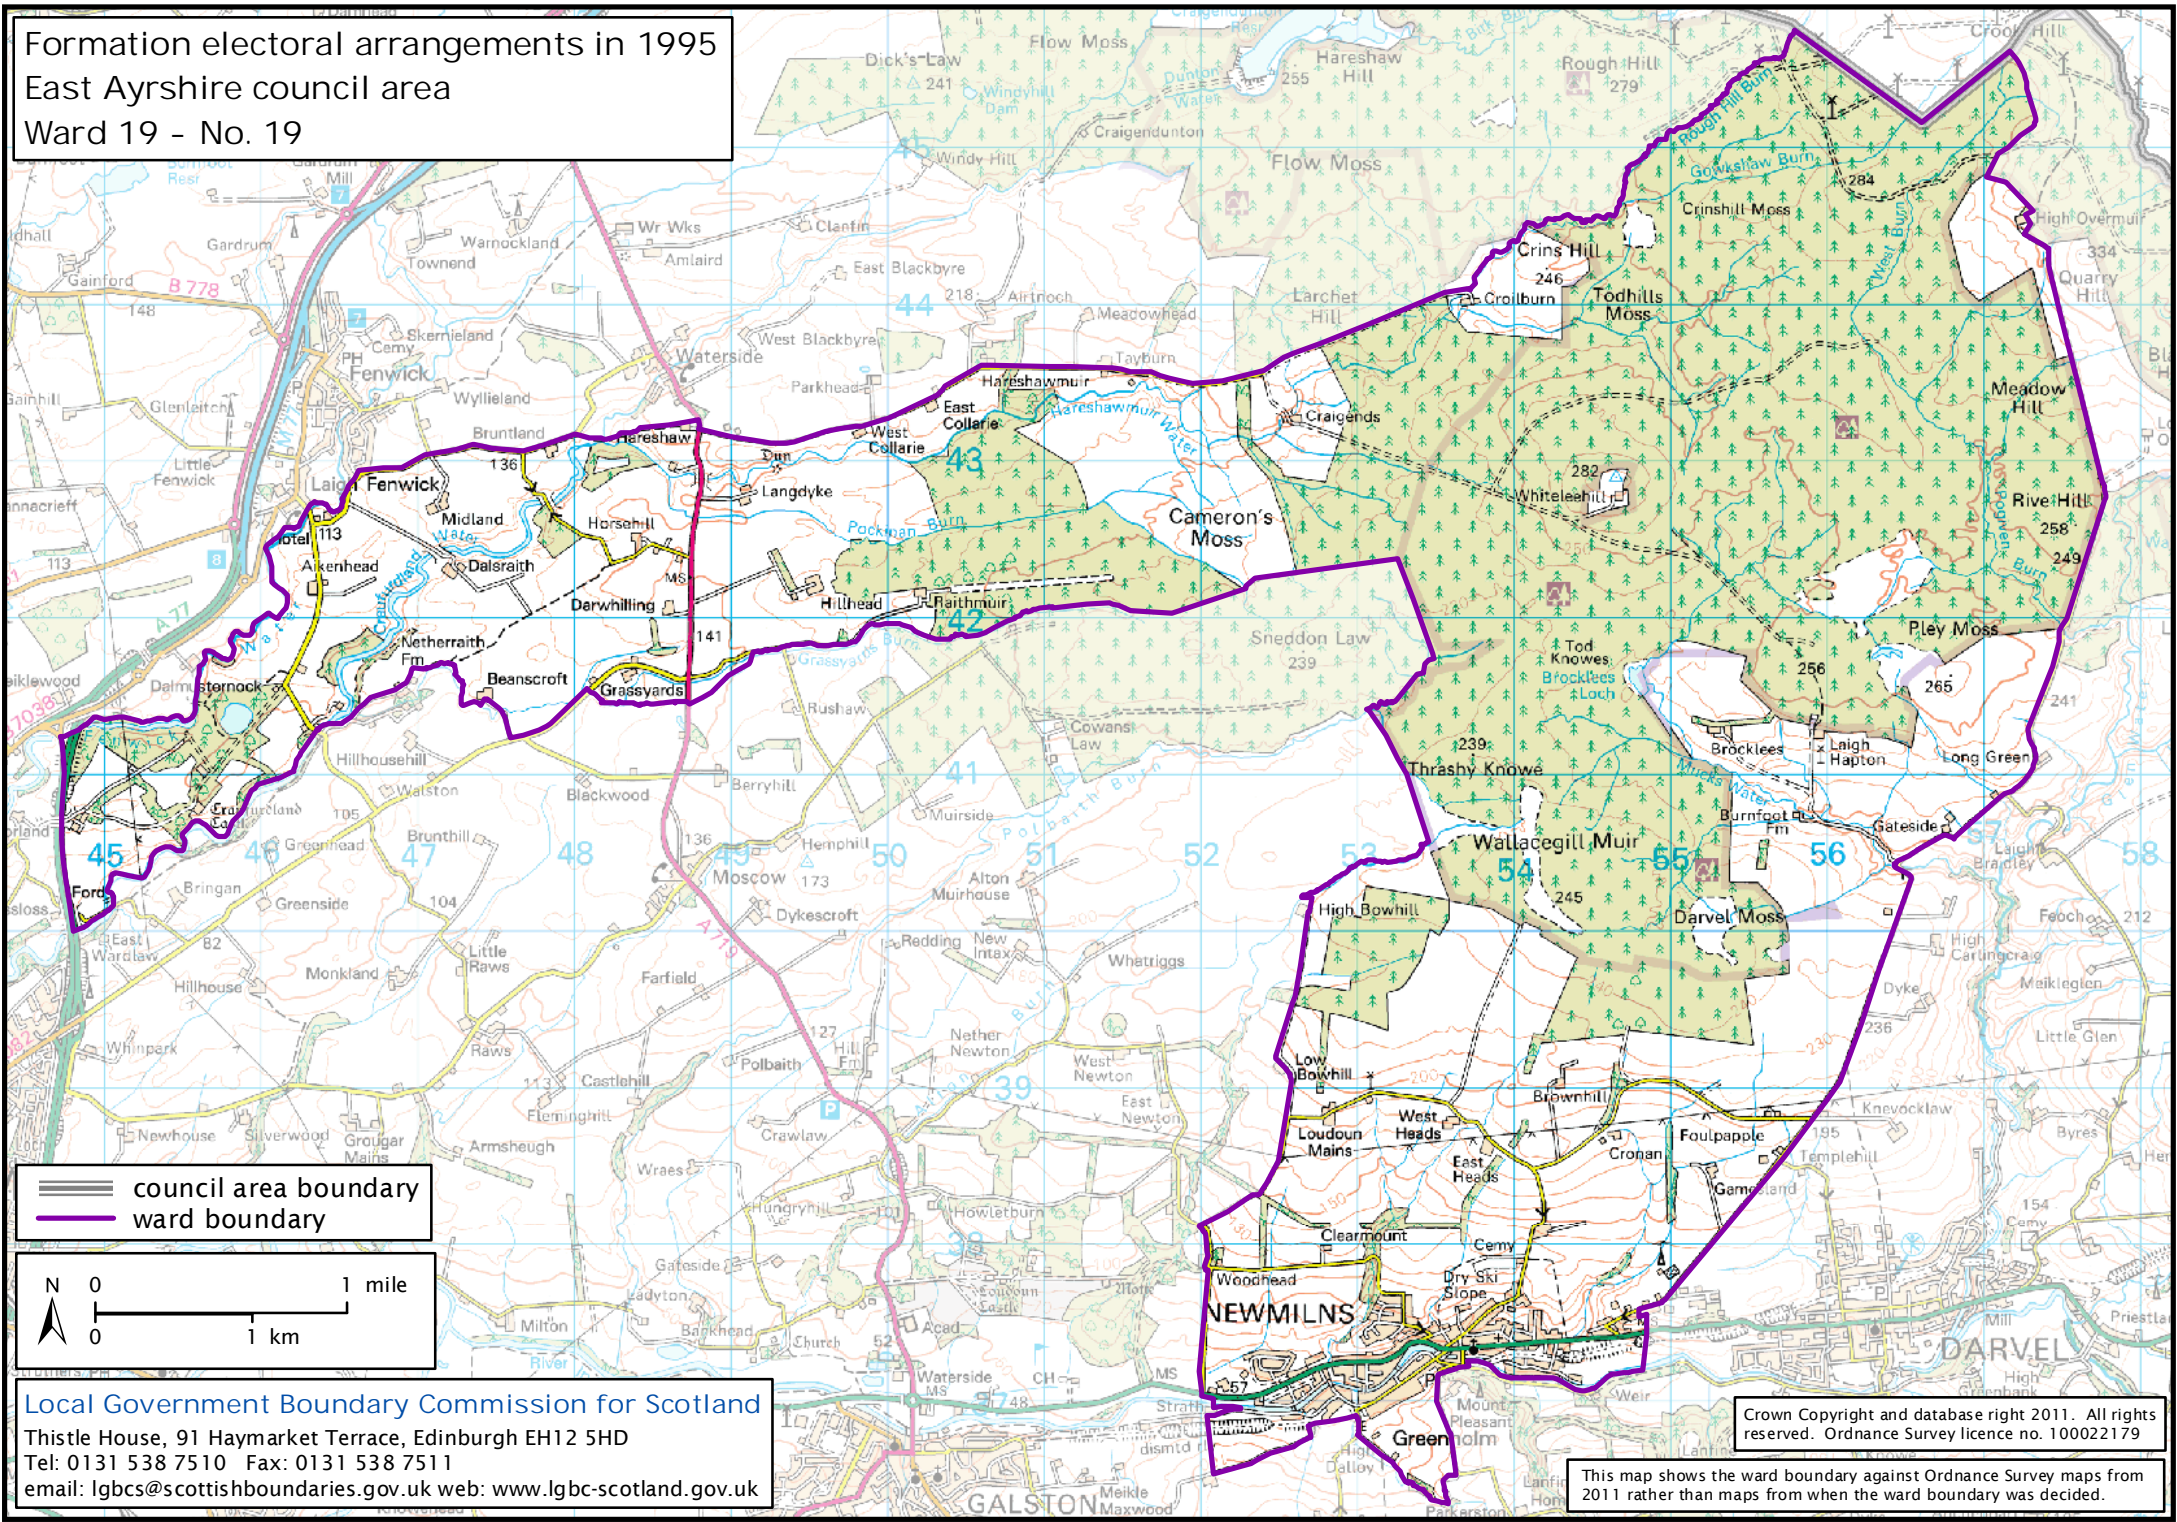

Formation electoral arrangements in 1995
 East Ayrshire council area
 Ward 19 - No. 19

 council area boundary
 ward boundary

Local Government Boundary Commission for Scotland
 Thistle House, 91 Haymarket Terrace, Edinburgh EH12 5HD
 Tel: 0131 538 7510 Fax: 0131 538 7511
 email: lgbc@scottishboundaries.gov.uk web: www.lgbc-scotland.gov.uk

Crown Copyright and database right 2011. All rights reserved. Ordnance Survey licence no. 100022179

This map shows the ward boundary against Ordnance Survey maps from 2011 rather than maps from when the ward boundary was decided.