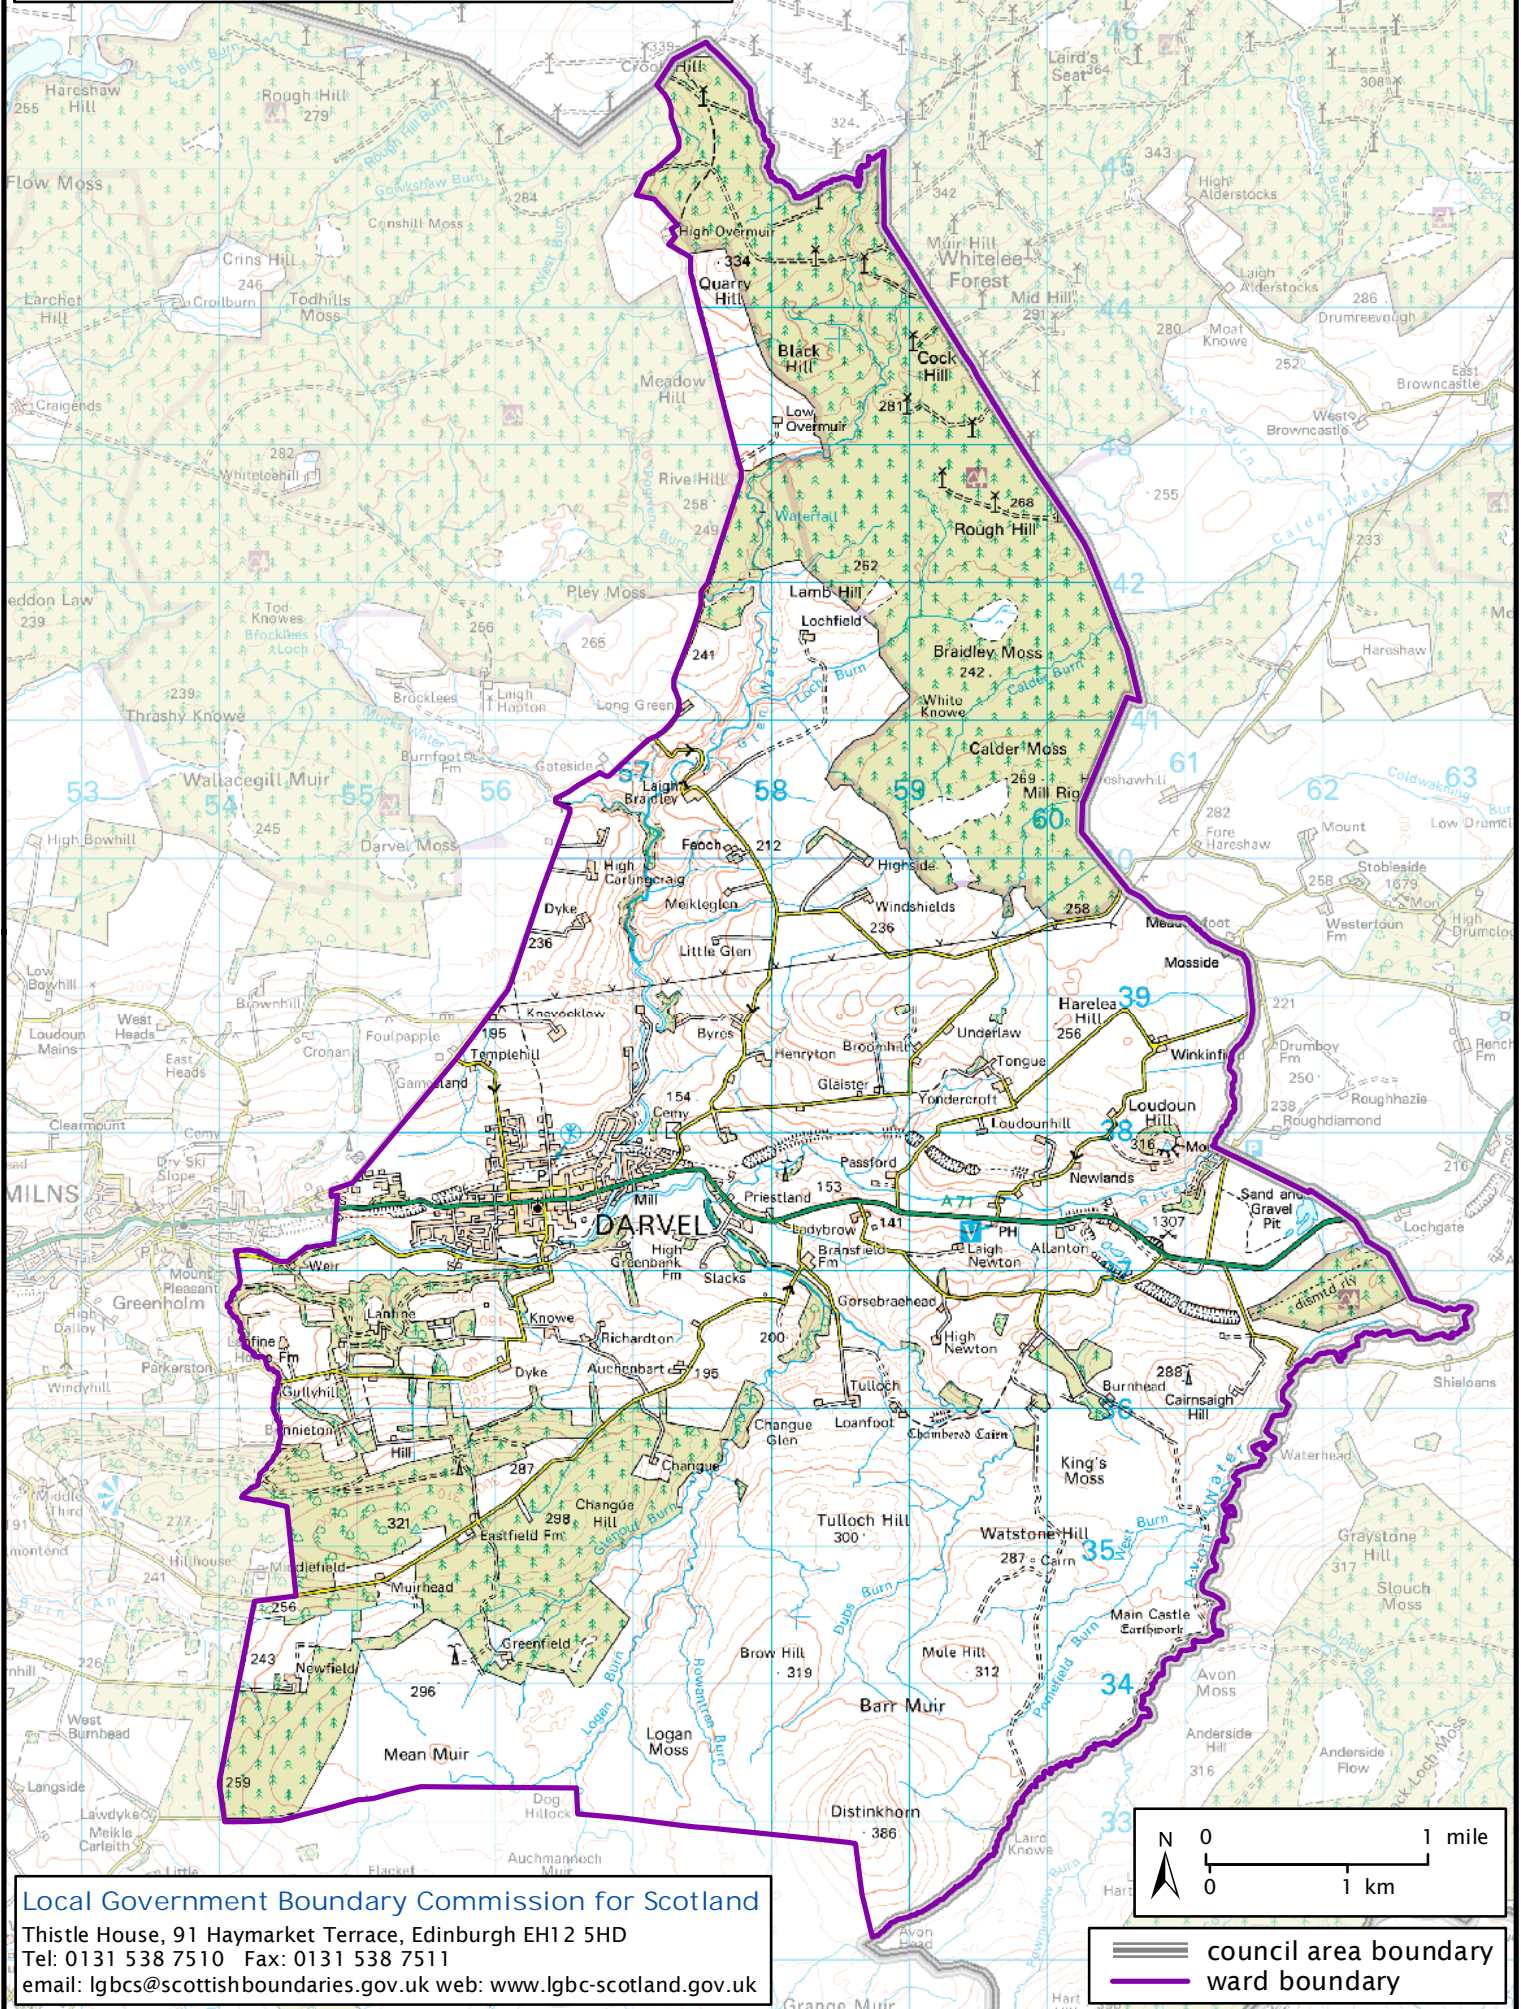

Formation electoral arrangements in 1995

East Ayrshire council area

Ward 20 - No. 20

This map shows the ward boundary against Ordnance Survey maps from 2011 rather than maps from when the ward boundary was decided.

Crown Copyright and database right 2011. All rights reserved. Ordnance Survey licence no. 10002179

Local Government Boundary Commission for Scotland

Thistle House, 91 Haymarket Terrace, Edinburgh EH12 5HD