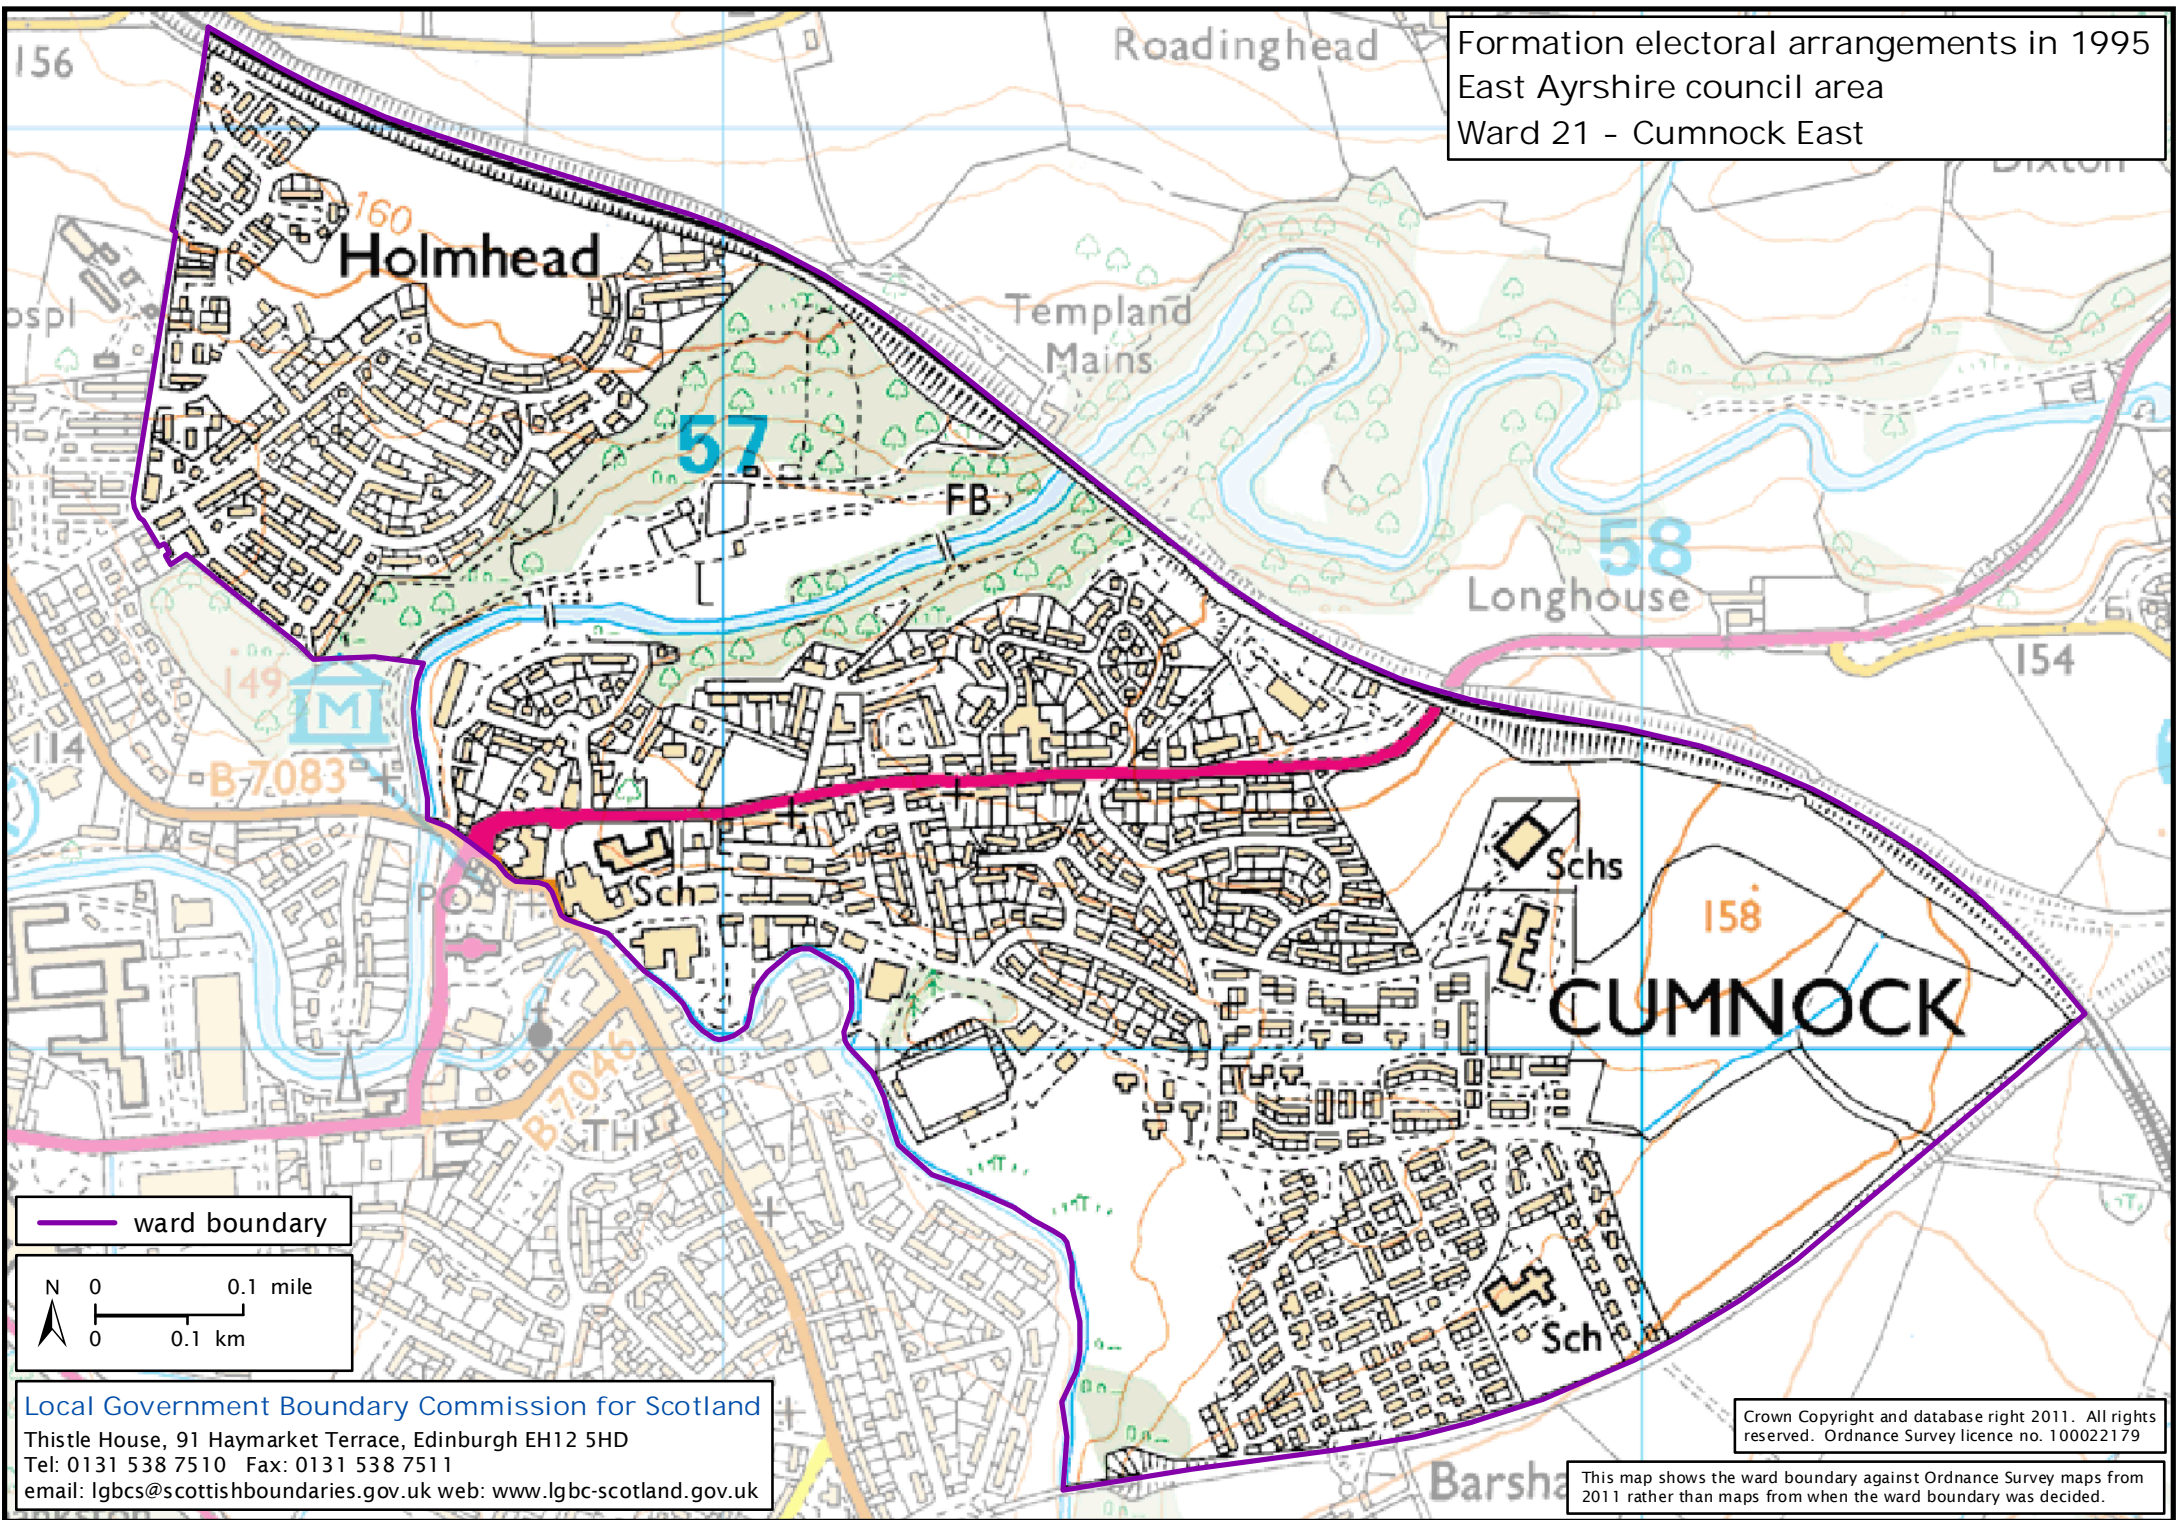

Formation electoral arrangements in 1995  
East Ayrshire council area  
Ward 21 - Cumnock East

— ward boundary

N 0 0.1 mile  
0 0.1 km

Local Government Boundary Commission for Scotland  
Thistle House, 91 Haymarket Terrace, Edinburgh EH12 5HD  
Tel: 0131 538 7510 Fax: 0131 538 7511  
email: lgbc@scottishboundaries.gov.uk web: www.lgbc-scotland.gov.uk

Crown Copyright and database right 2011. All rights reserved. Ordnance Survey licence no. 100022179

This map shows the ward boundary against Ordnance Survey maps from 2011 rather than maps from when the ward boundary was decided.