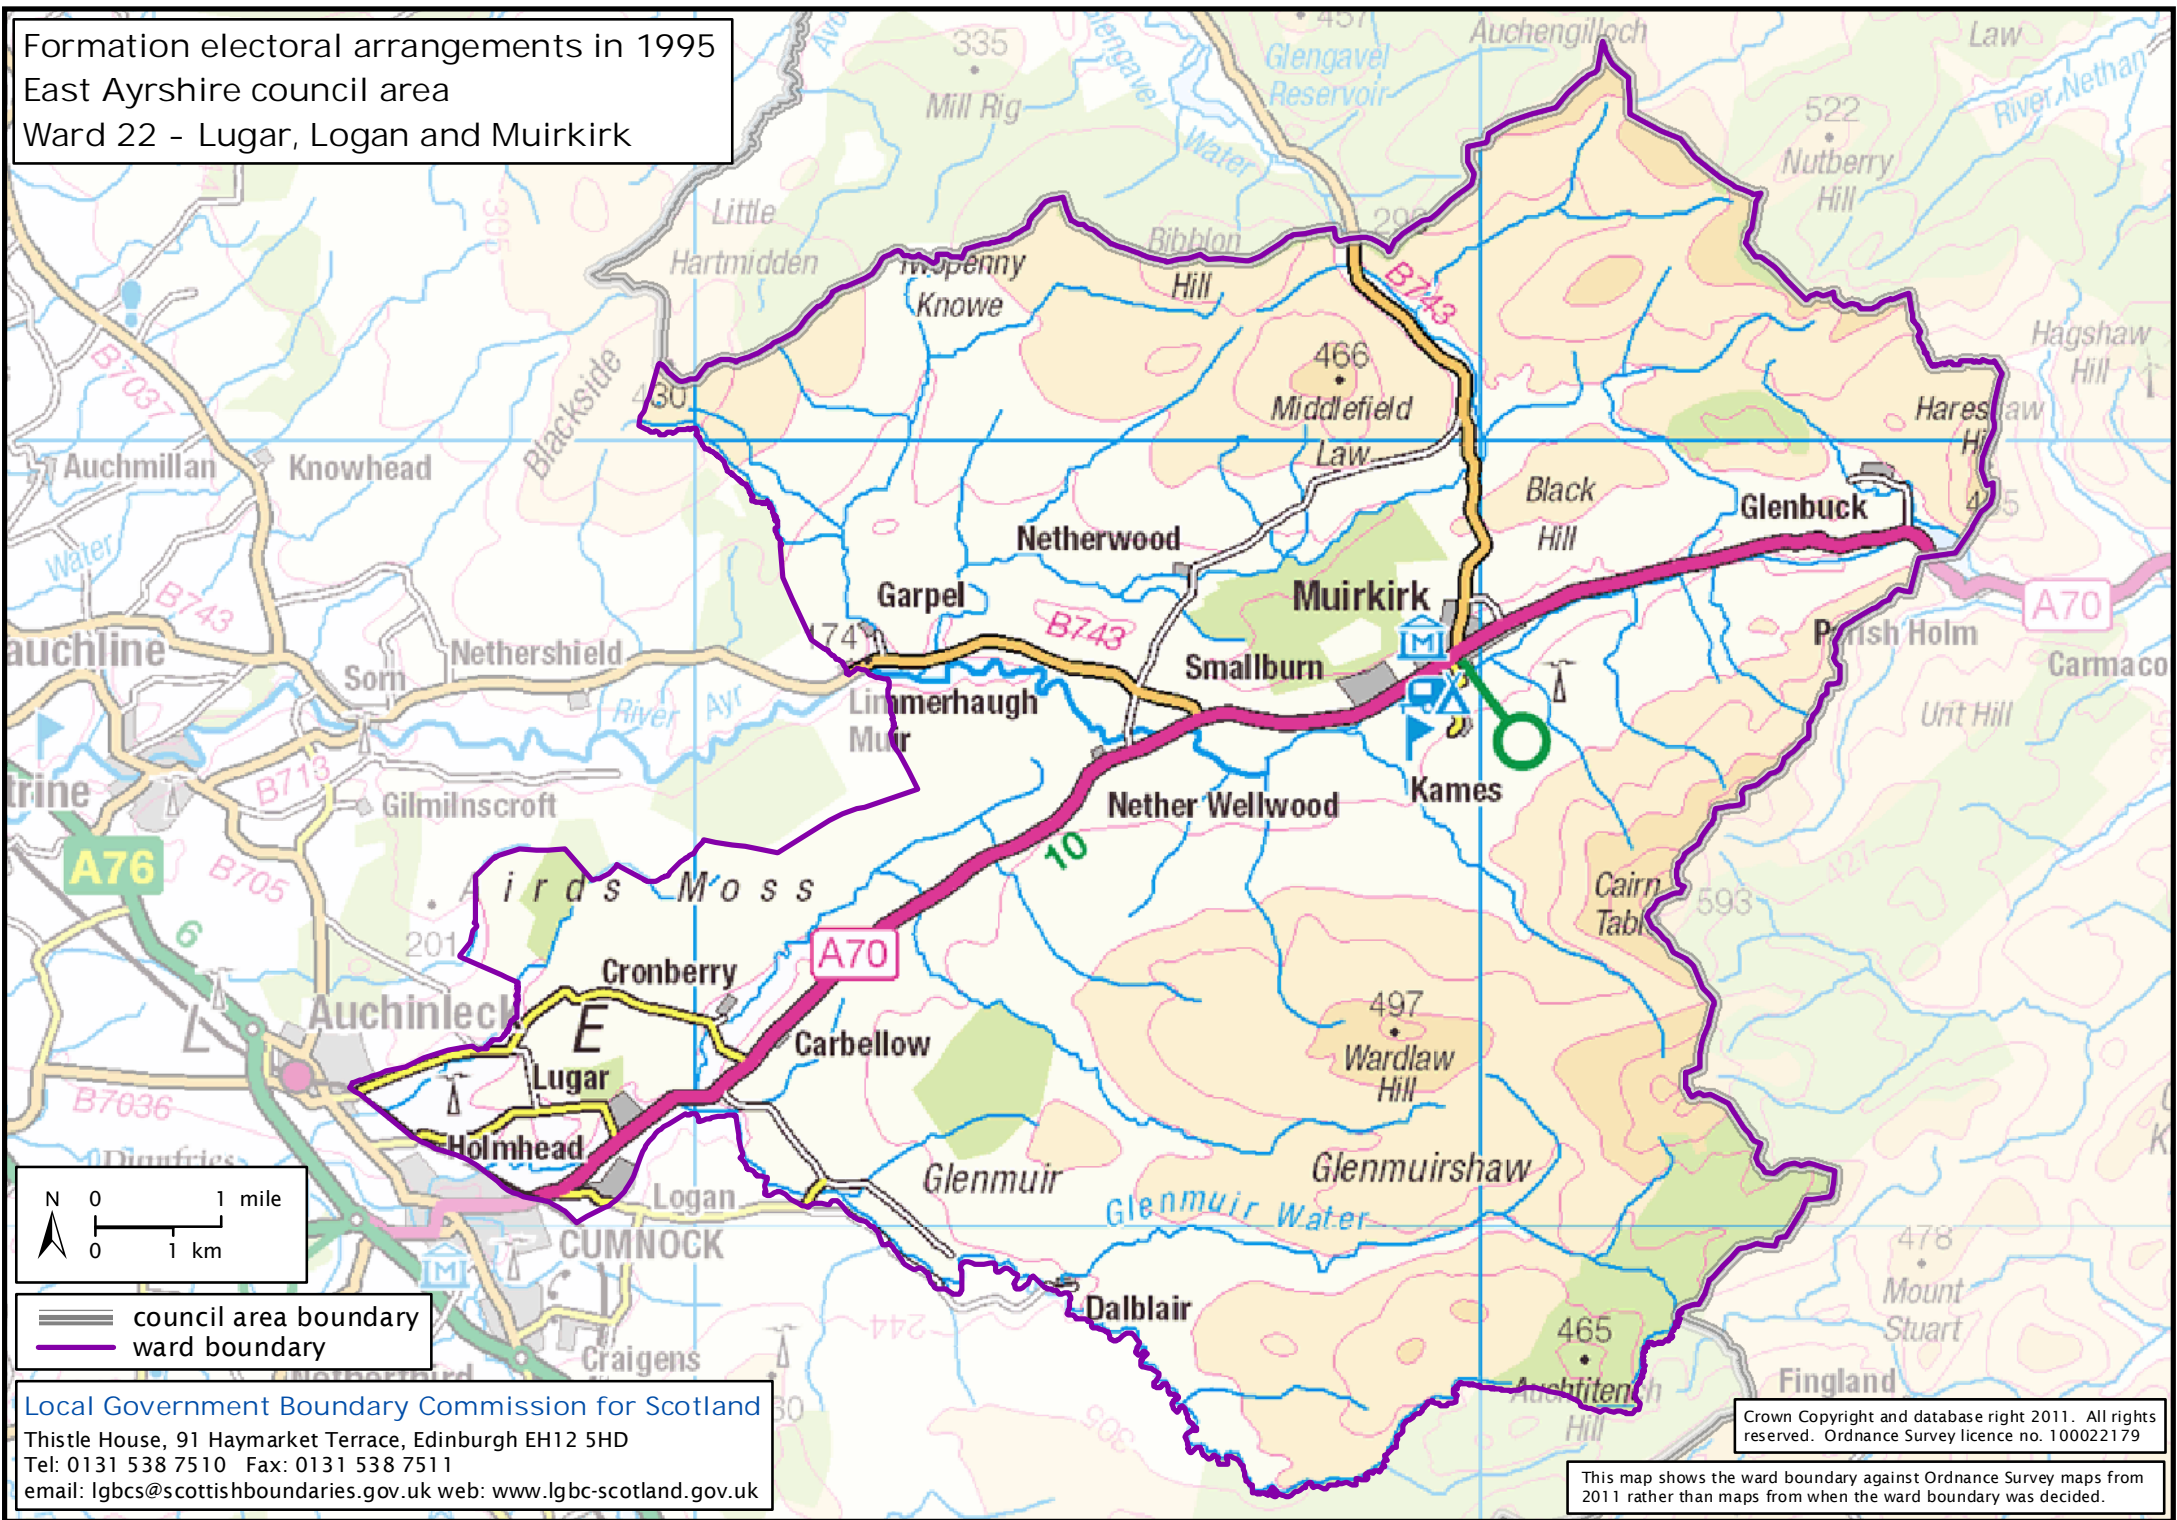

Formation electoral arrangements in 1995
East Ayrshire council area
Ward 22 - Lugar, Logan and Muirkirk

Local Government Boundary Commission for Scotland
Thistle House, 91 Haymarket Terrace, Edinburgh EH12 5HD
Tel: 0131 538 7510 Fax: 0131 538 7511
email: lgbc@scottishboundaries.gov.uk web: www.lgbc-scotland.gov.uk

Crown Copyright and database right 2011. All rights reserved. Ordnance Survey licence no. 100022179

This map shows the ward boundary against Ordnance Survey maps from 2011 rather than maps from when the ward boundary was decided.