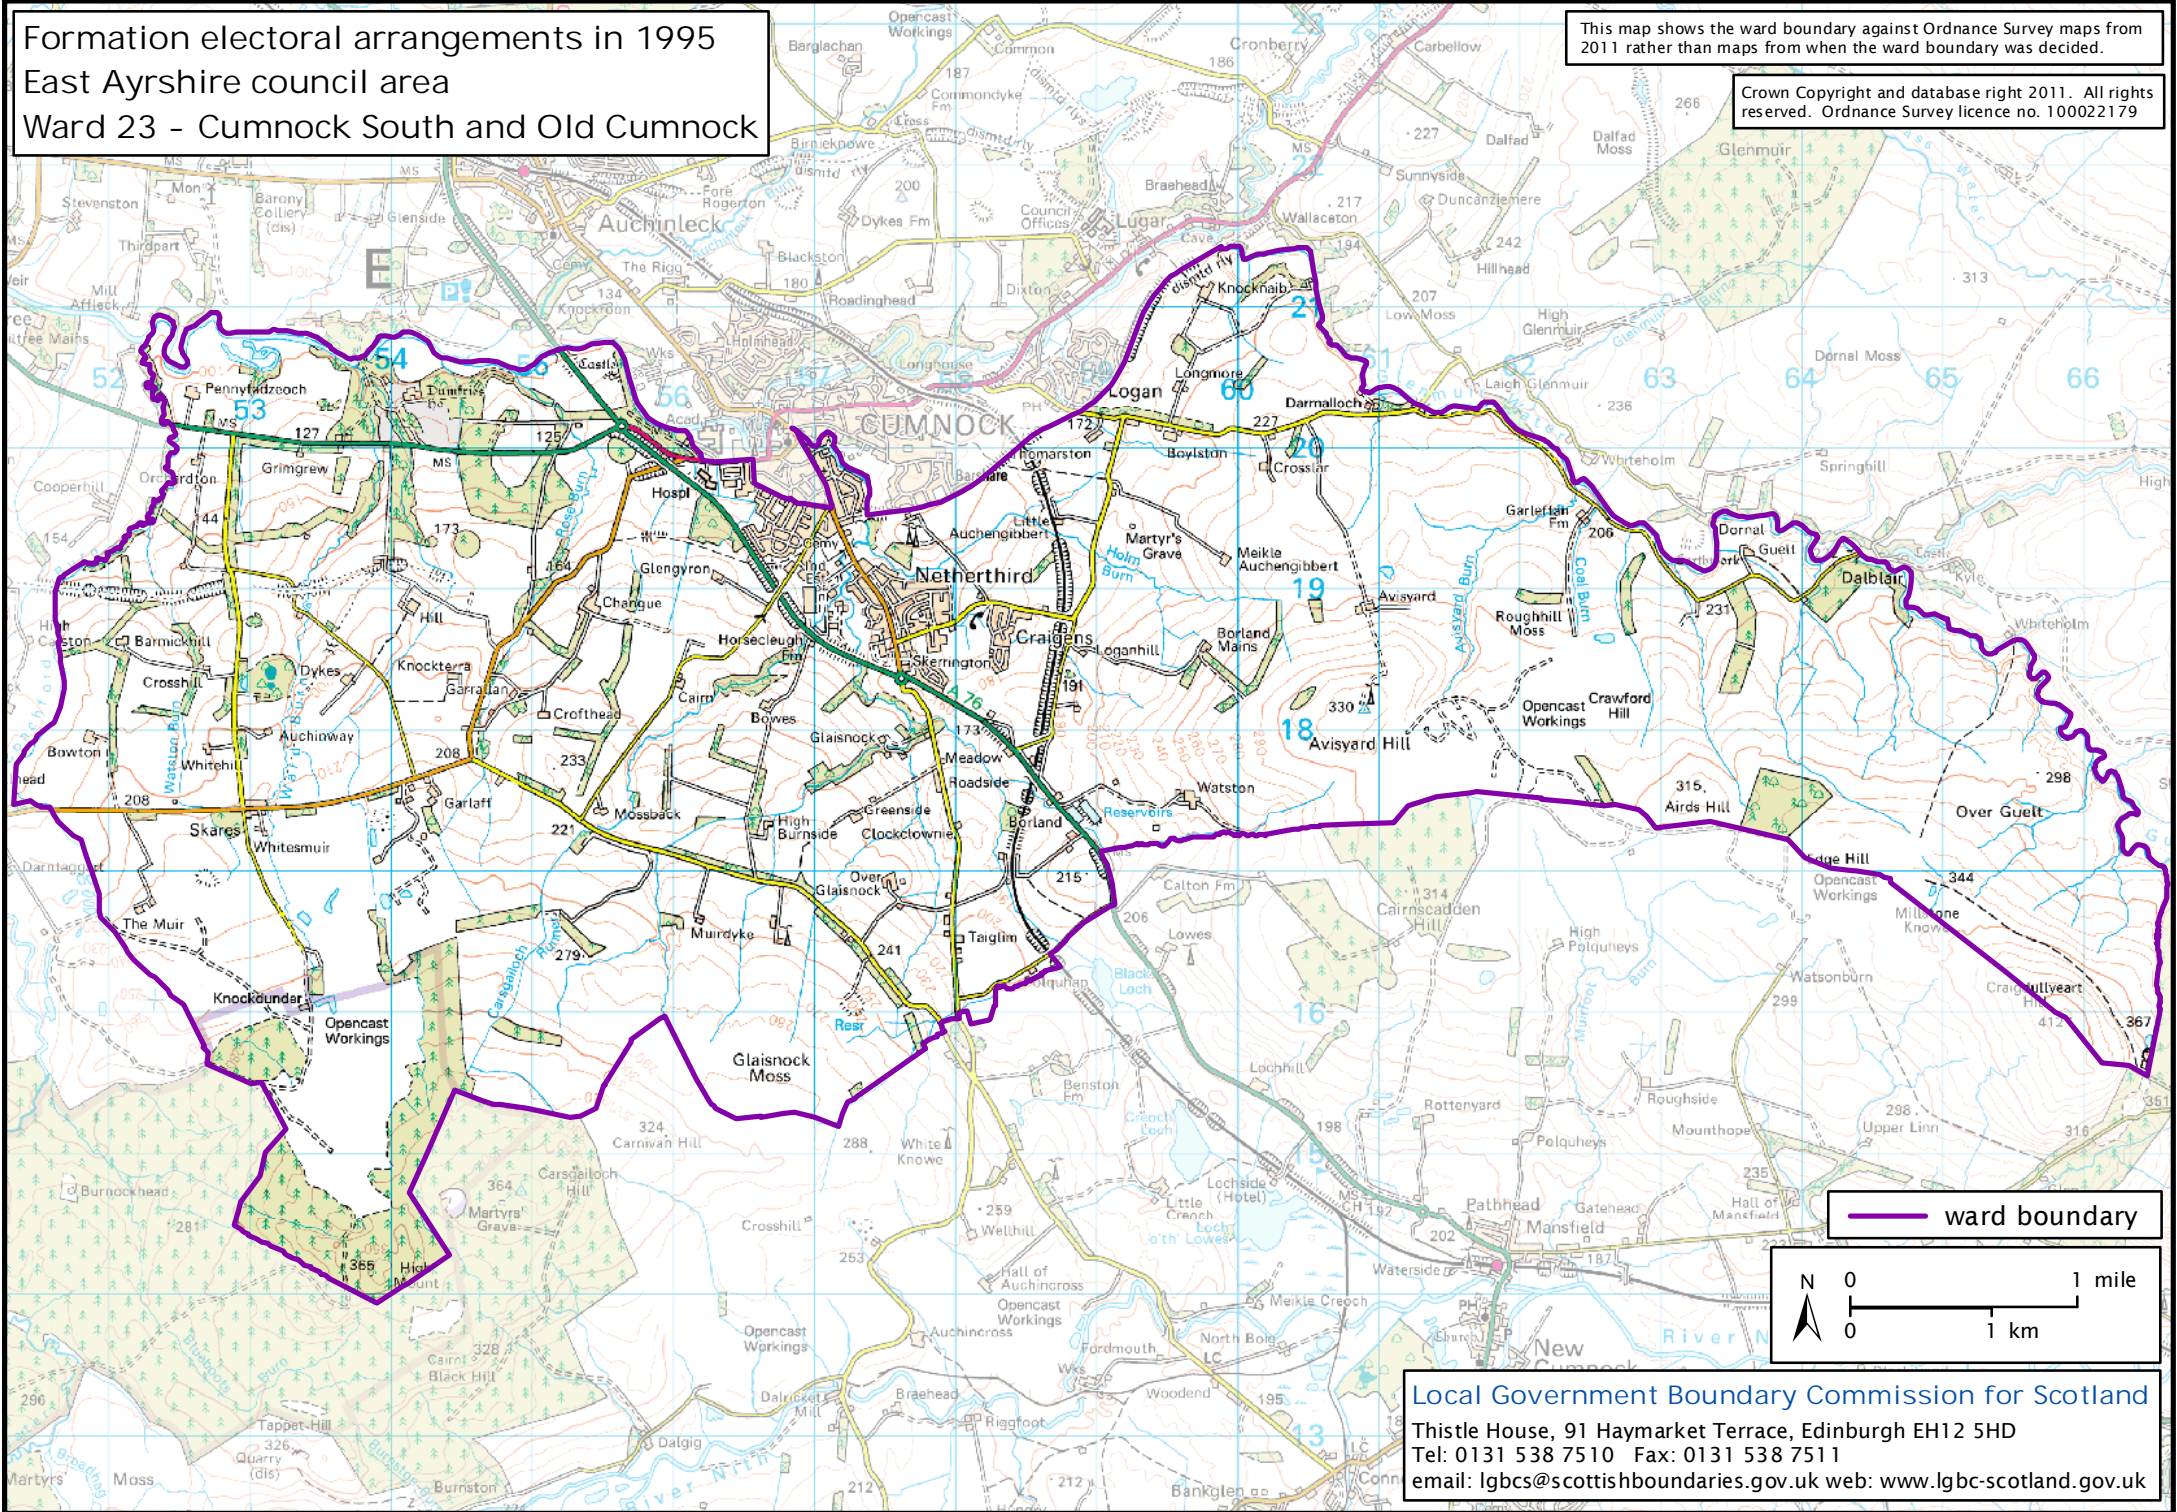

Formation electoral arrangements in 1995  
East Ayrshire council area  
Ward 23 - Cumnock South and Old Cumnock

This map shows the ward boundary against Ordnance Survey maps from 2011 rather than maps from when the ward boundary was decided.

Crown Copyright and database right 2011. All rights reserved. Ordnance Survey licence no. 100022179

Local Government Boundary Commission for Scotland  
Thistle House, 91 Haymarket Terrace, Edinburgh EH12 5HD  
Tel: 0131 538 7510 Fax: 0131 538 7511  
email: lgbcscottishboundaries.gov.uk web: www.lgbc-scotland.gov.uk