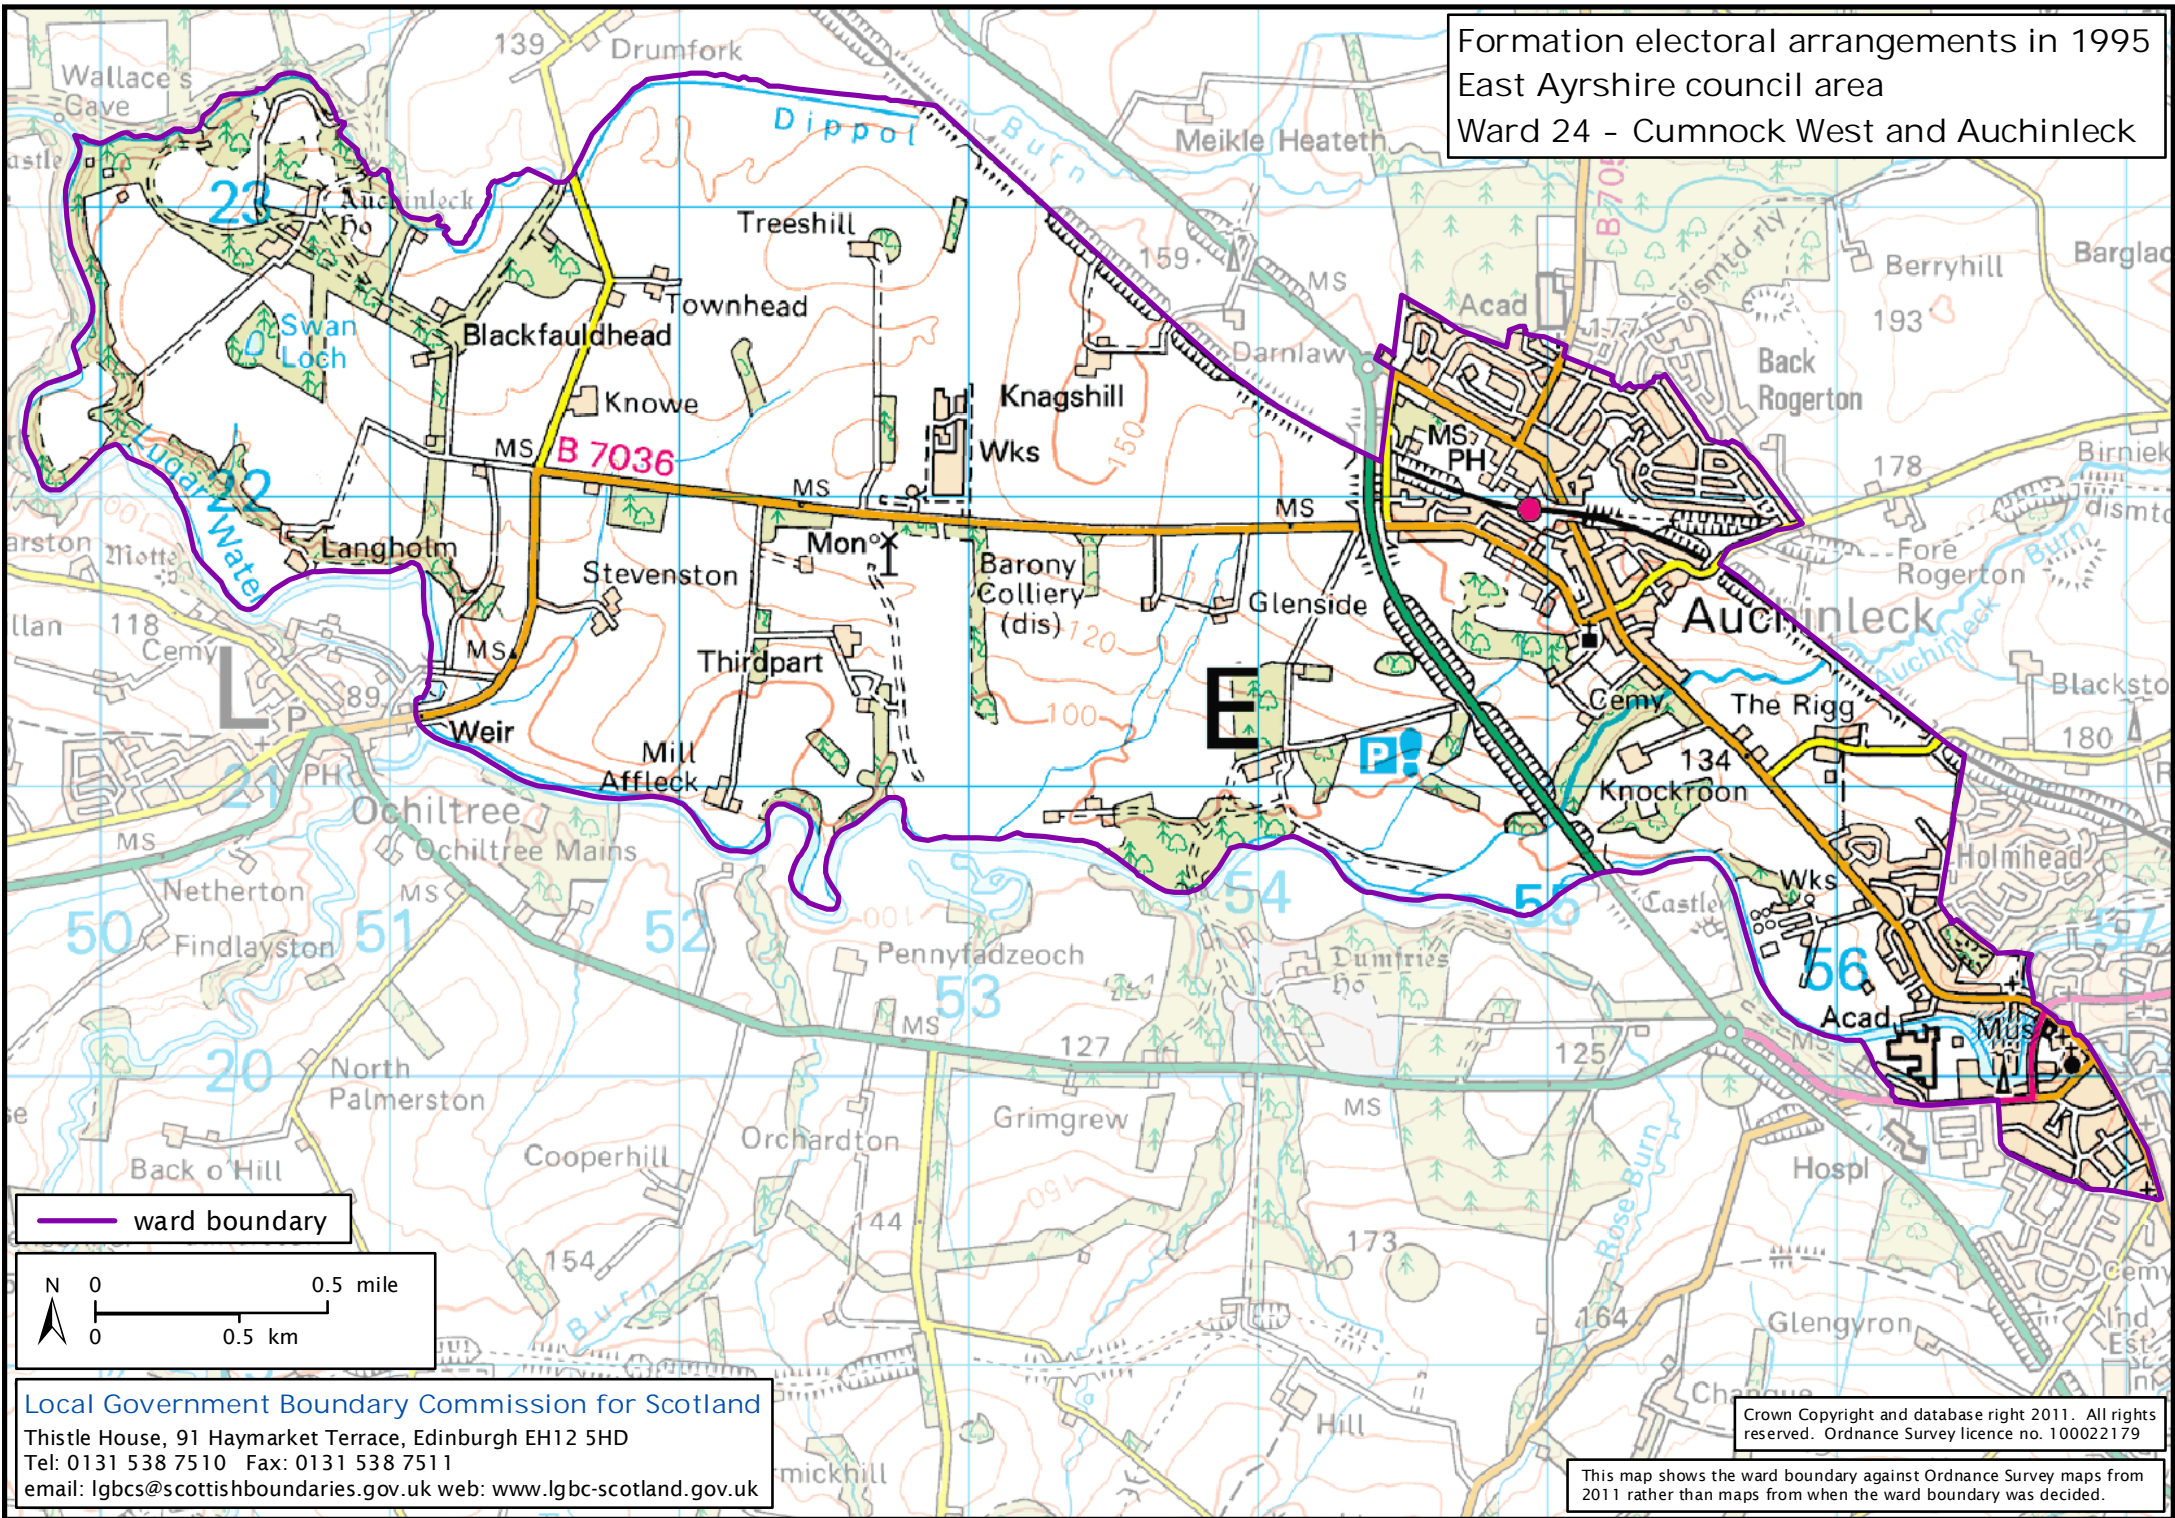

Formation electoral arrangements in 1995  
 East Ayrshire council area  
 Ward 24 - Cumnock West and Auchinleck

— ward boundary

Local Government Boundary Commission for Scotland  
 Thistle House, 91 Haymarket Terrace, Edinburgh EH12 5HD  
 Tel: 0131 538 7510 Fax: 0131 538 7511  
 email: lgbc@scottishboundaries.gov.uk web: www.lgbc-scotland.gov.uk

Crown Copyright and database right 2011. All rights reserved. Ordnance Survey licence no. 10002179

This map shows the ward boundary against Ordnance Survey maps from 2011 rather than maps from when the ward boundary was decided.