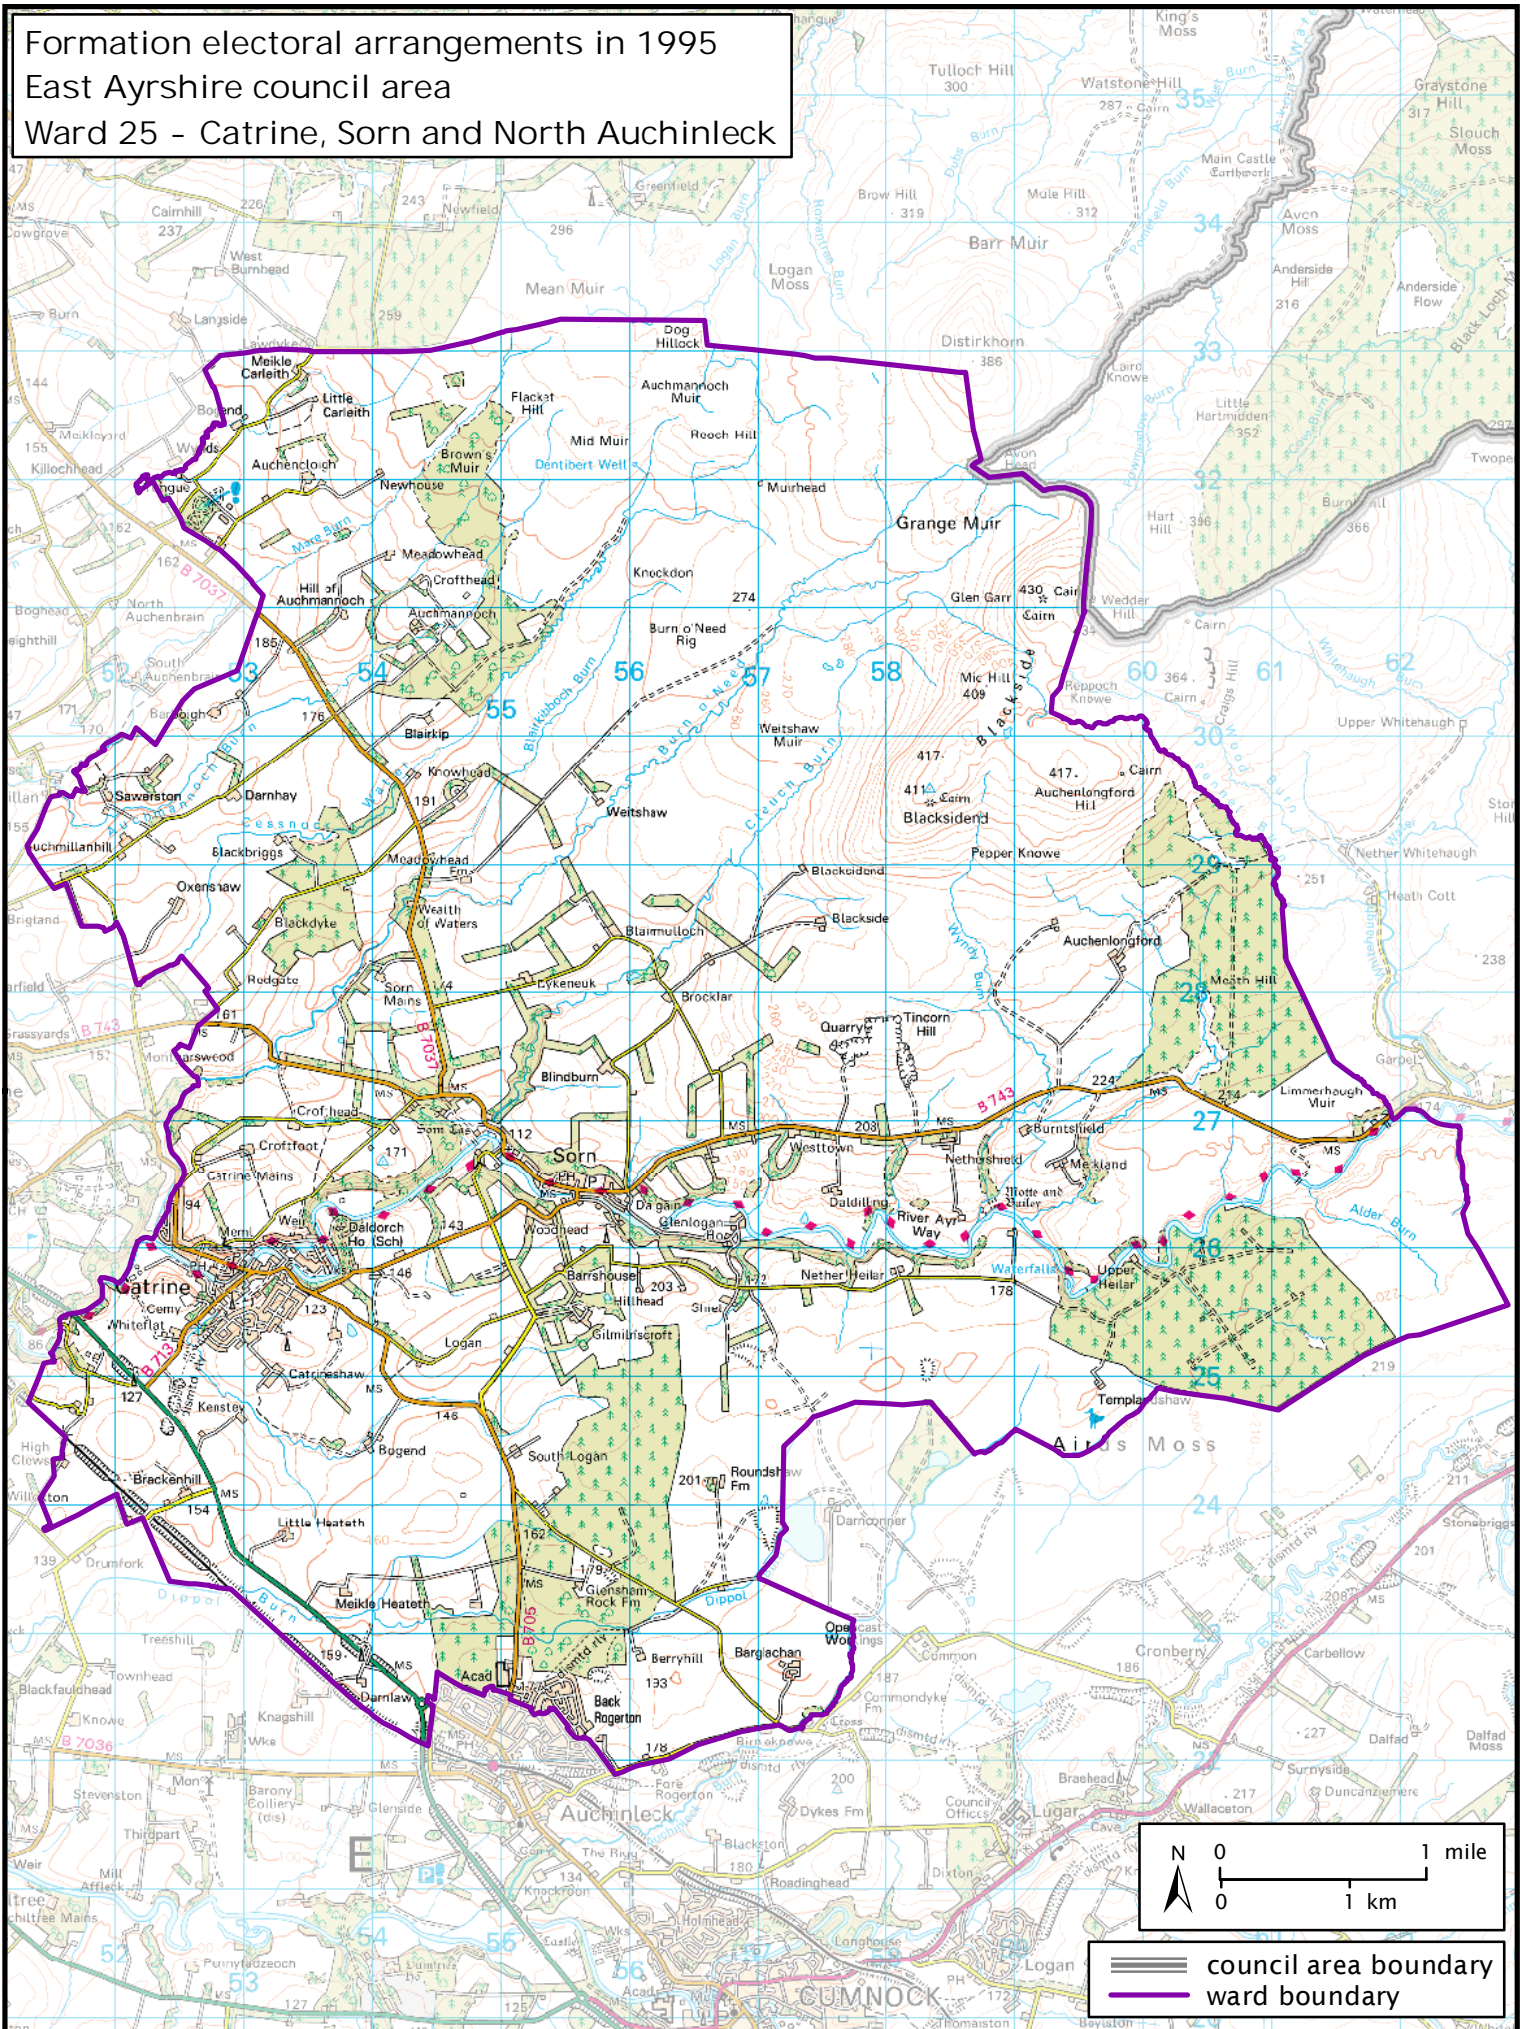

Formation electoral arrangements in 1995
 East Ayrshire council area
 Ward 25 - Catrine, Sorn and North Auchinleck

 council area boundary
 ward boundary

Crown Copyright and database right 2011. All rights reserved. Ordnance Survey licence no. 100022179

This map shows the ward boundary against Ordnance Survey maps from 2011 rather than maps from when the ward boundary was decided.

Local Government Boundary Commission for Scotland
 Thistle House, 91 Haymarket Terrace, Edinburgh EH1 2 5HD
 Tel: 0131 538 7510 Fax: 0131 538 7511
 email: lgbcscottishboundaries.gov.uk web: www.lgbc-scotland.gov.uk