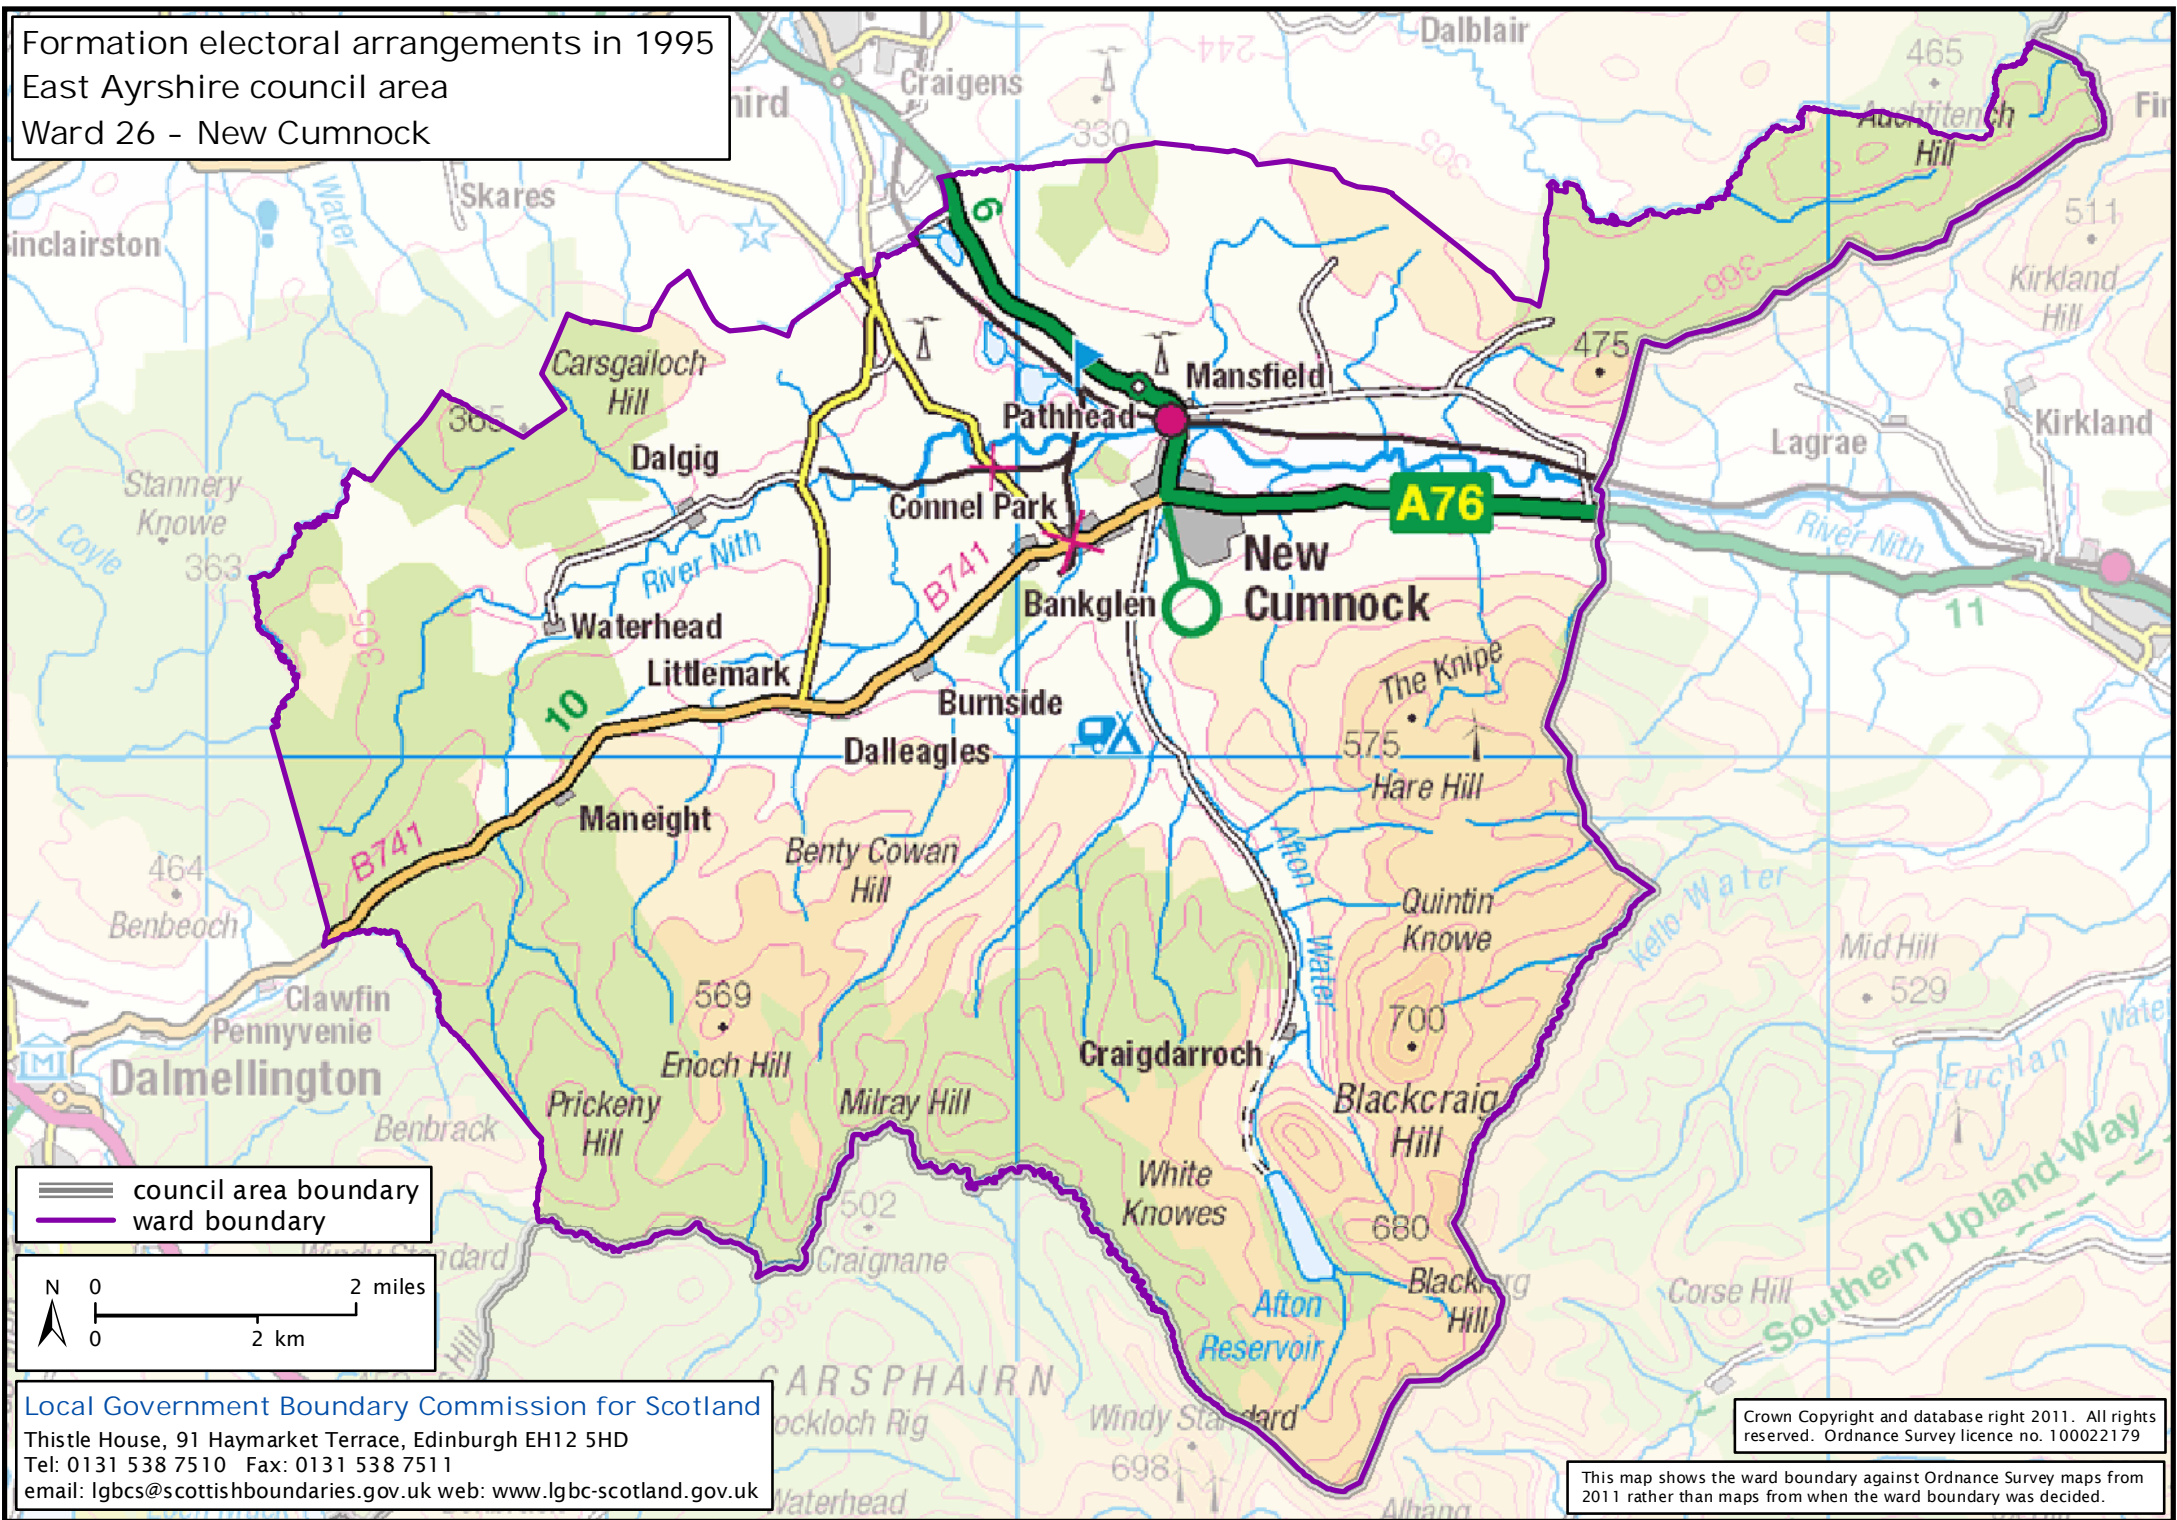

Formation electoral arrangements in 1995
 East Ayrshire council area
 Ward 26 - New Cumnock

 council area boundary
 ward boundary

Local Government Boundary Commission for Scotland
 Thistle House, 91 Haymarket Terrace, Edinburgh EH12 5HD
 Tel: 0131 538 7510 Fax: 0131 538 7511
 email: lgbc@scottishboundaries.gov.uk web: www.lgbc-scotland.gov.uk

Crown Copyright and database right 2011. All rights reserved. Ordnance Survey licence no. 100022179

This map shows the ward boundary against Ordnance Survey maps from 2011 rather than maps from when the ward boundary was decided.