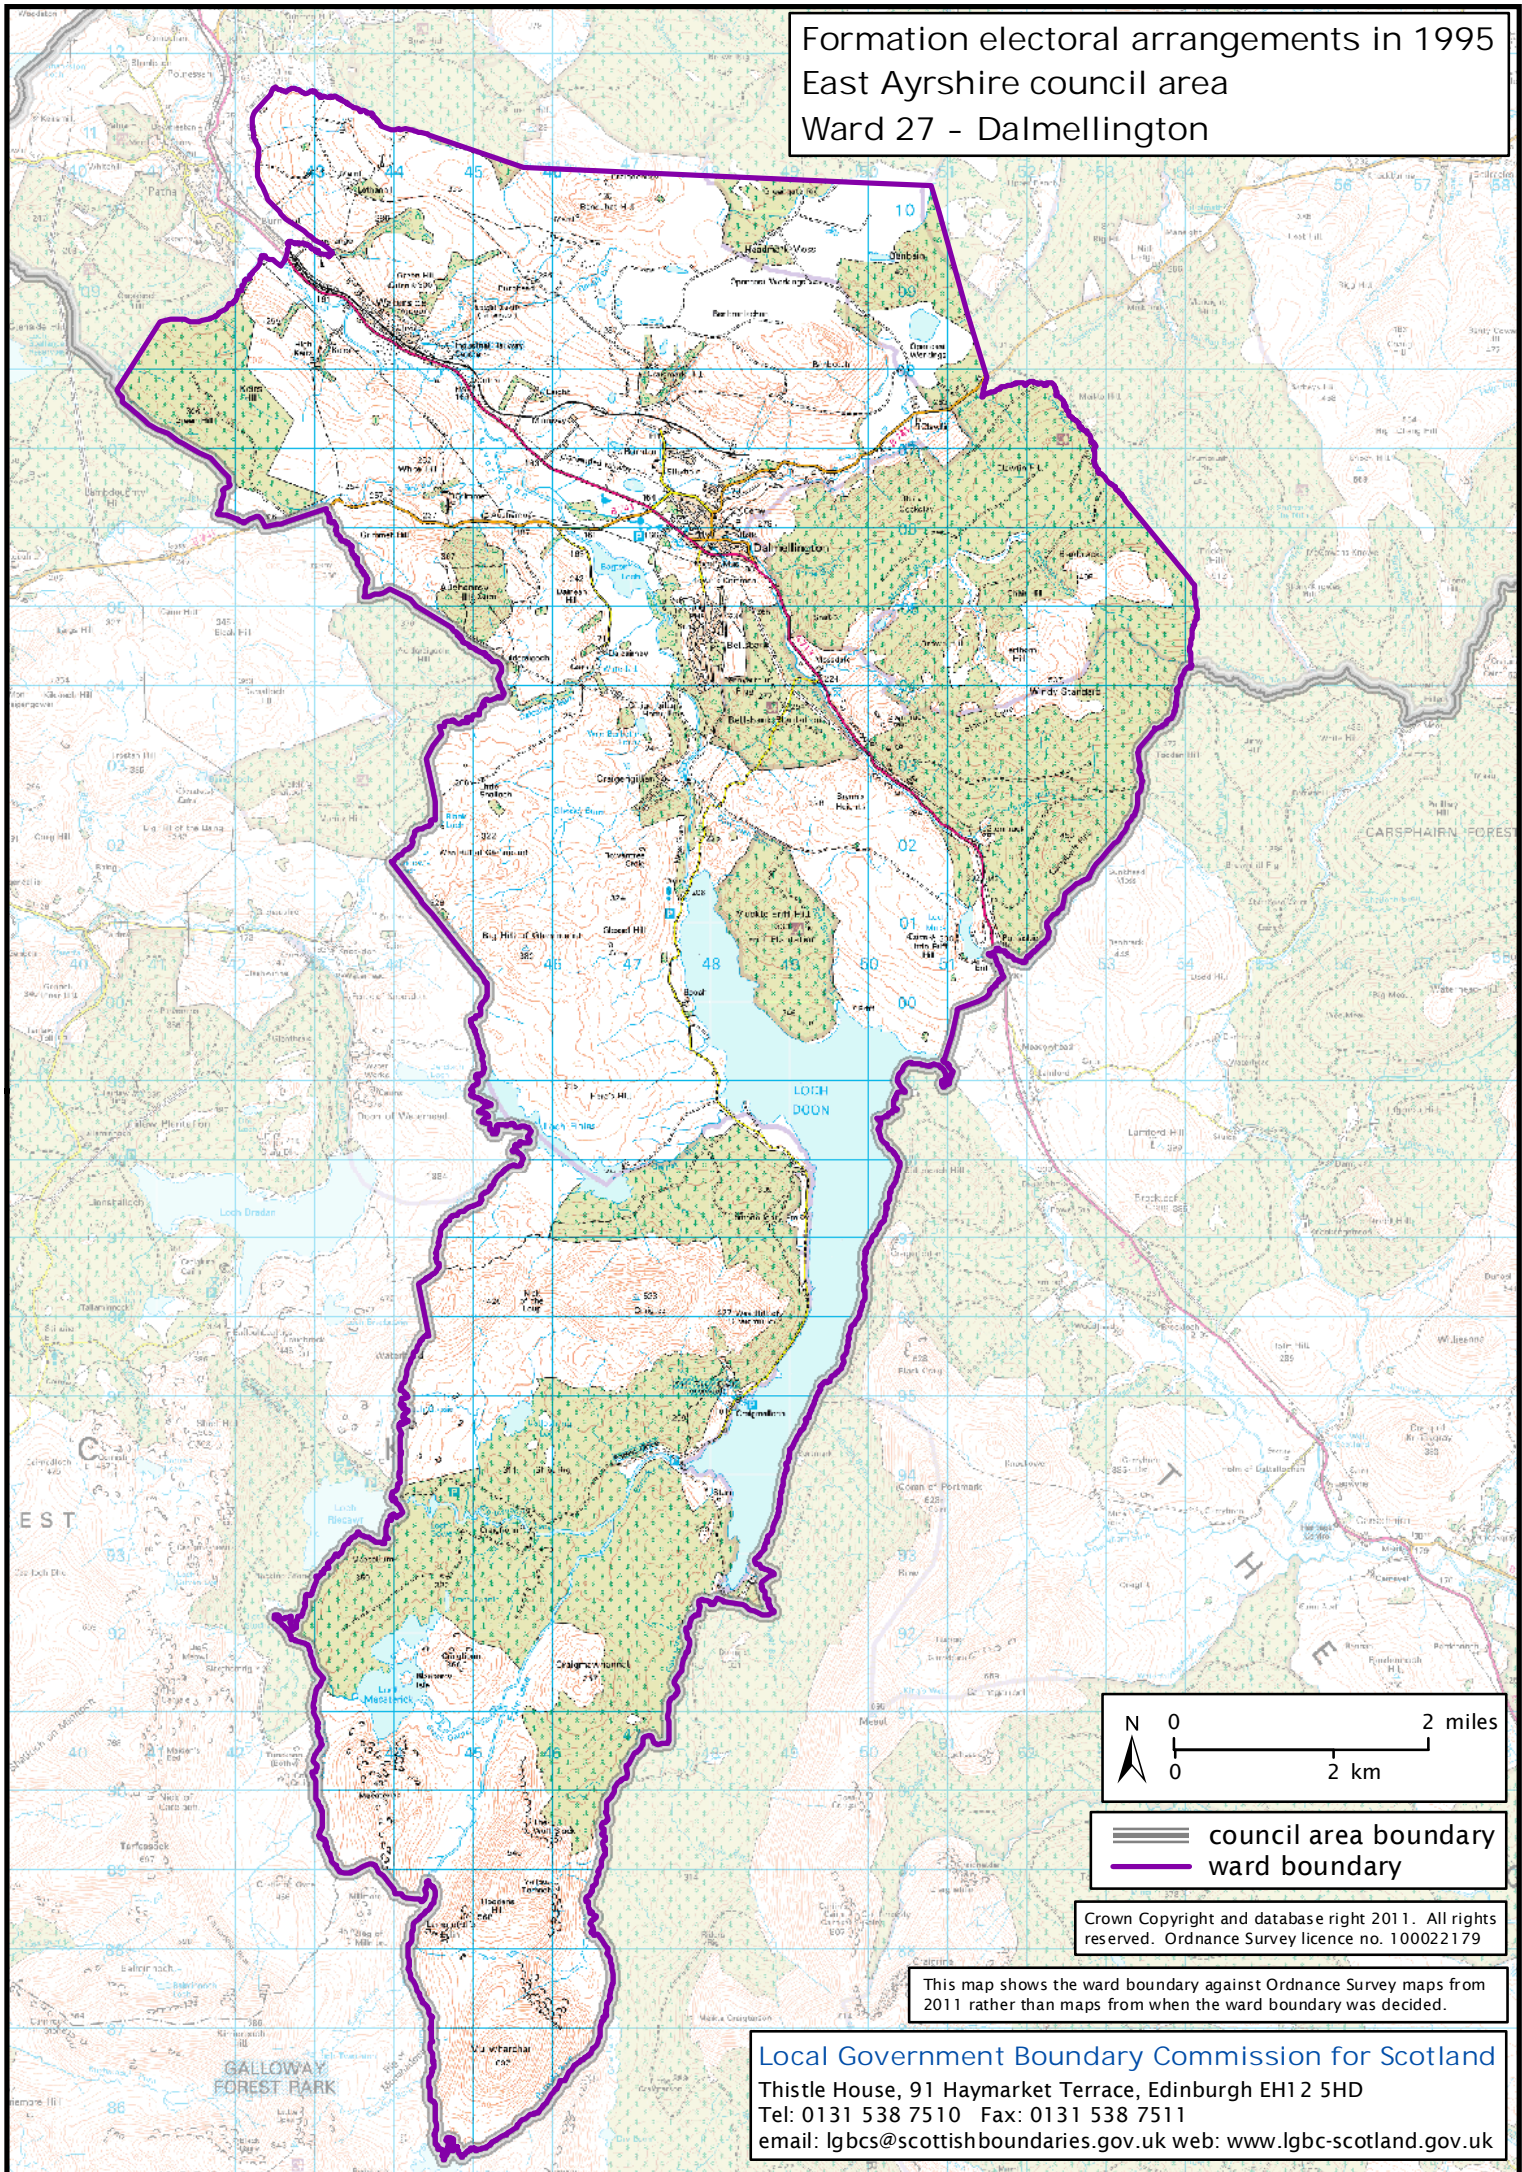

Formation electoral arrangements in 1995
East Ayrshire council area
Ward 27 - Dalmellington

==== council area boundary
—— ward boundary

Crown Copyright and database right 2011. All rights reserved. Ordnance Survey licence no. 100022179

This map shows the ward boundary against Ordnance Survey maps from 2011 rather than maps from when the ward boundary was decided.

Local Government Boundary Commission for Scotland
Thistle House, 91 Haymarket Terrace, Edinburgh EH1 2 5HD
Tel: 0131 538 7510 Fax: 0131 538 7511
email: lgbcs@scottishboundaries.gov.uk web: www.lgbc-scotland.gov.uk