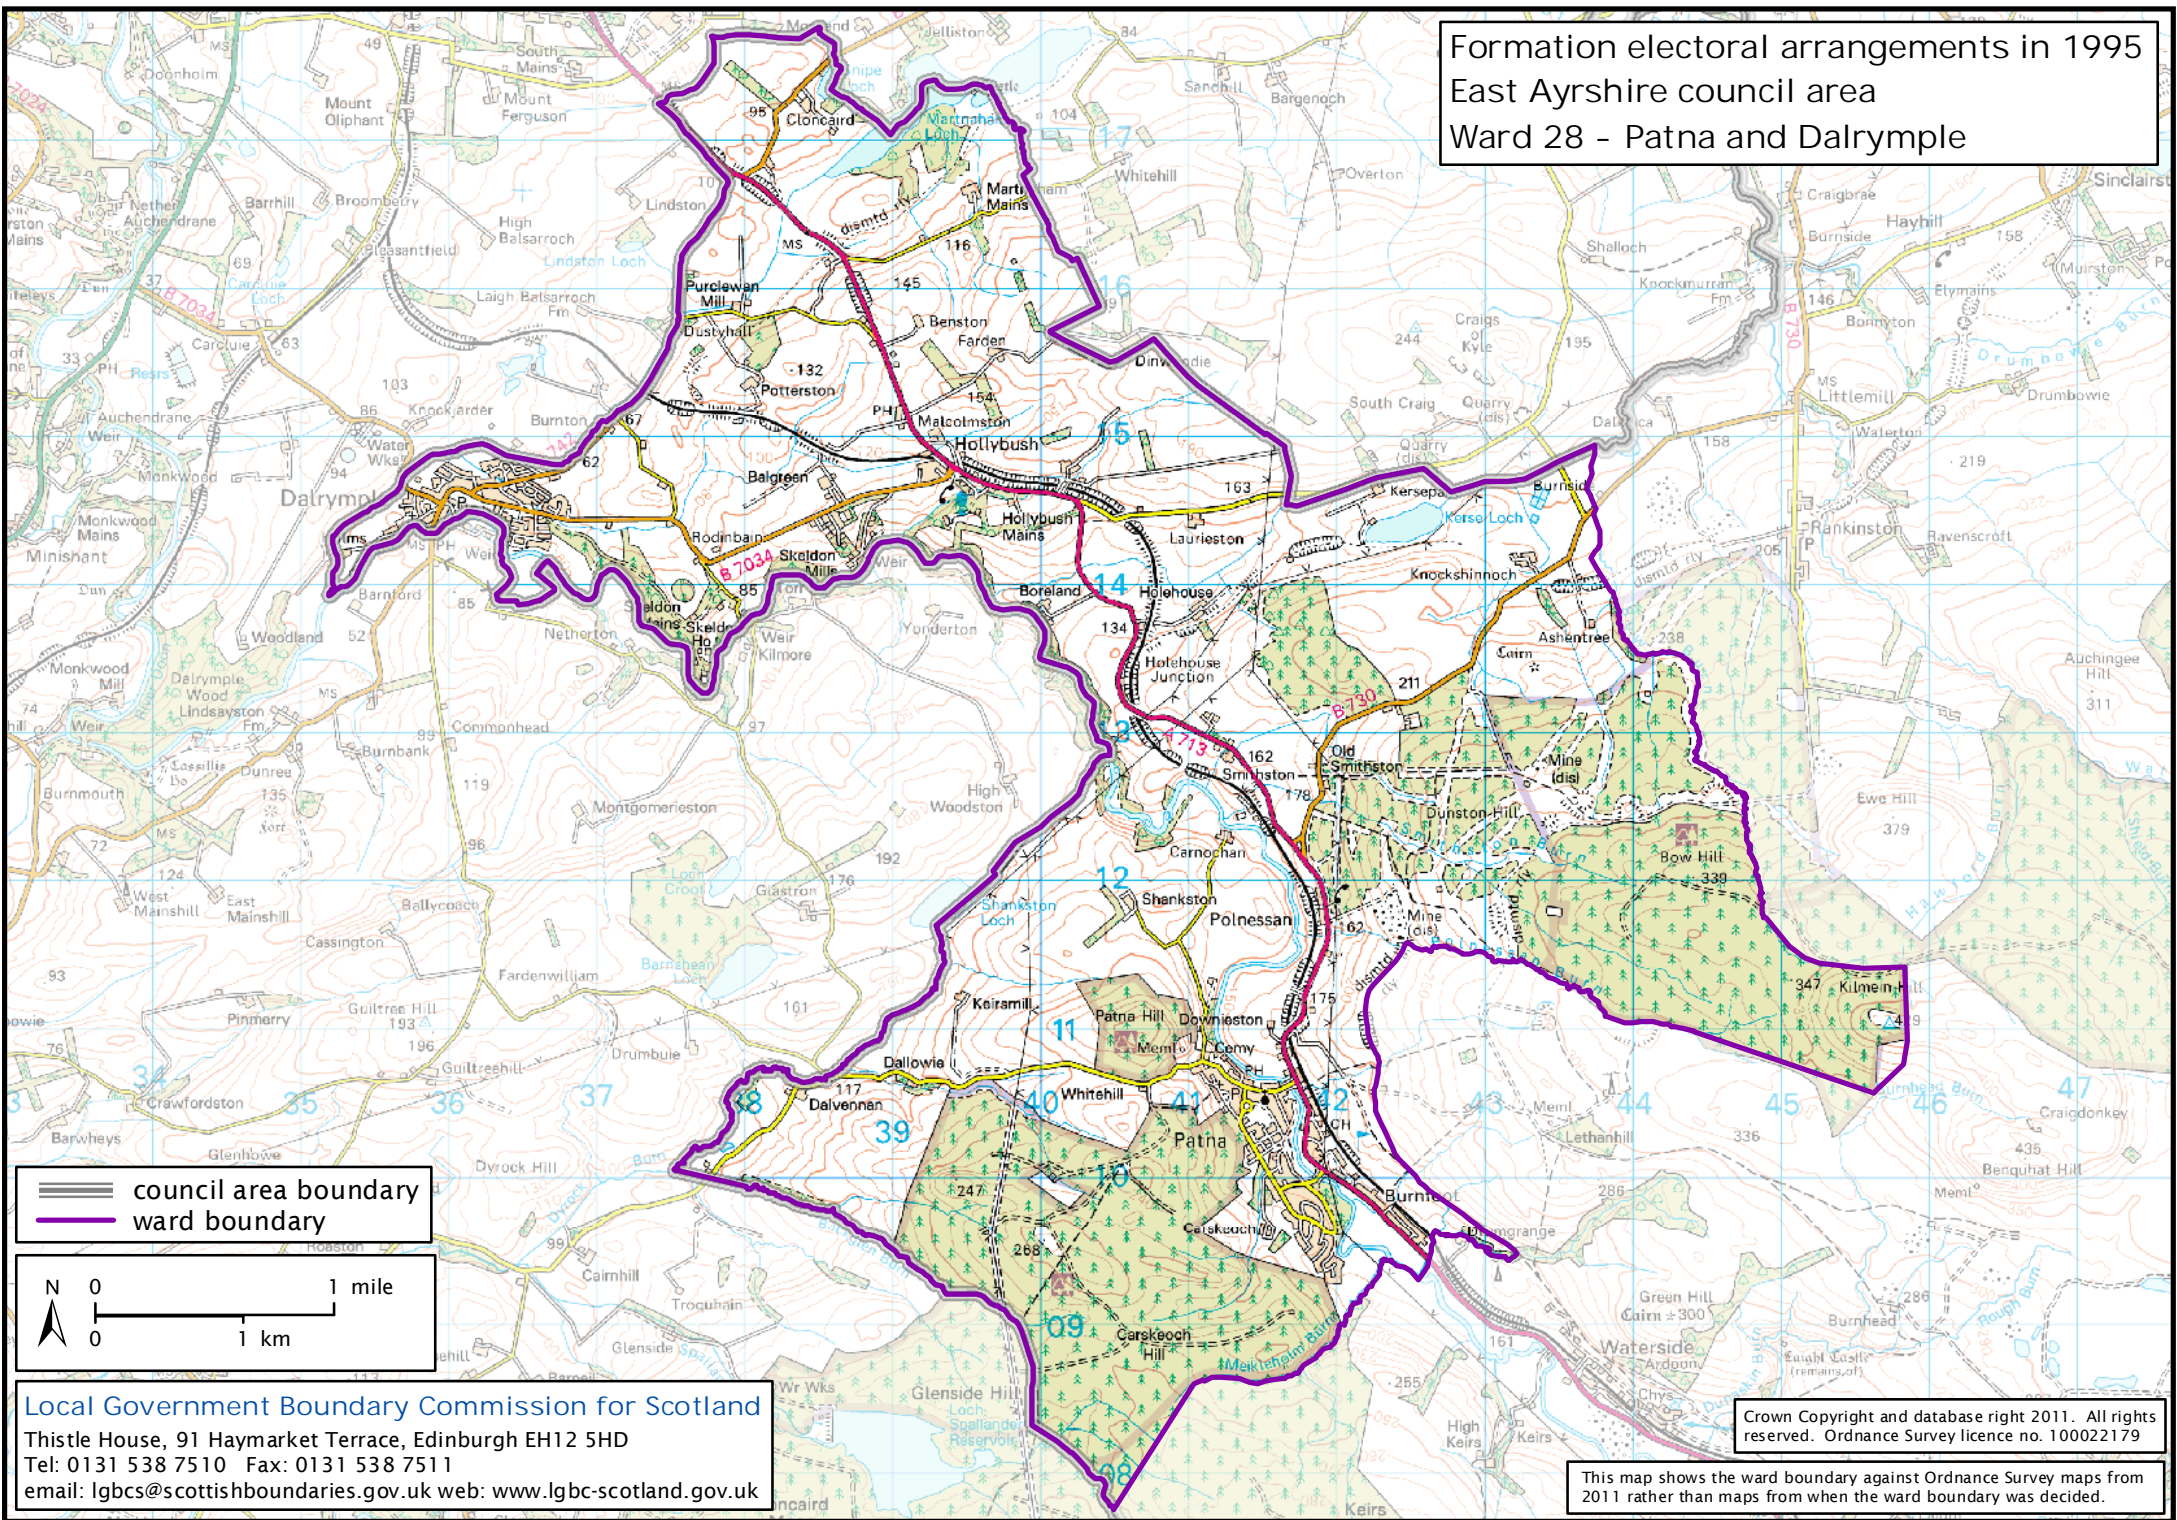

Formation electoral arrangements in 1995
 East Ayrshire council area
 Ward 28 - Patna and Dalrymple

 council area boundary
 ward boundary

Local Government Boundary Commission for Scotland
 Thistle House, 91 Haymarket Terrace, Edinburgh EH12 5HD
 Tel: 0131 538 7510 Fax: 0131 538 7511
 email: lgbc@scottishboundaries.gov.uk web: www.lgbc-scotland.gov.uk

Crown Copyright and database right 2011. All rights reserved. Ordnance Survey licence no. 100022179

This map shows the ward boundary against Ordnance Survey maps from 2011 rather than maps from when the ward boundary was decided.