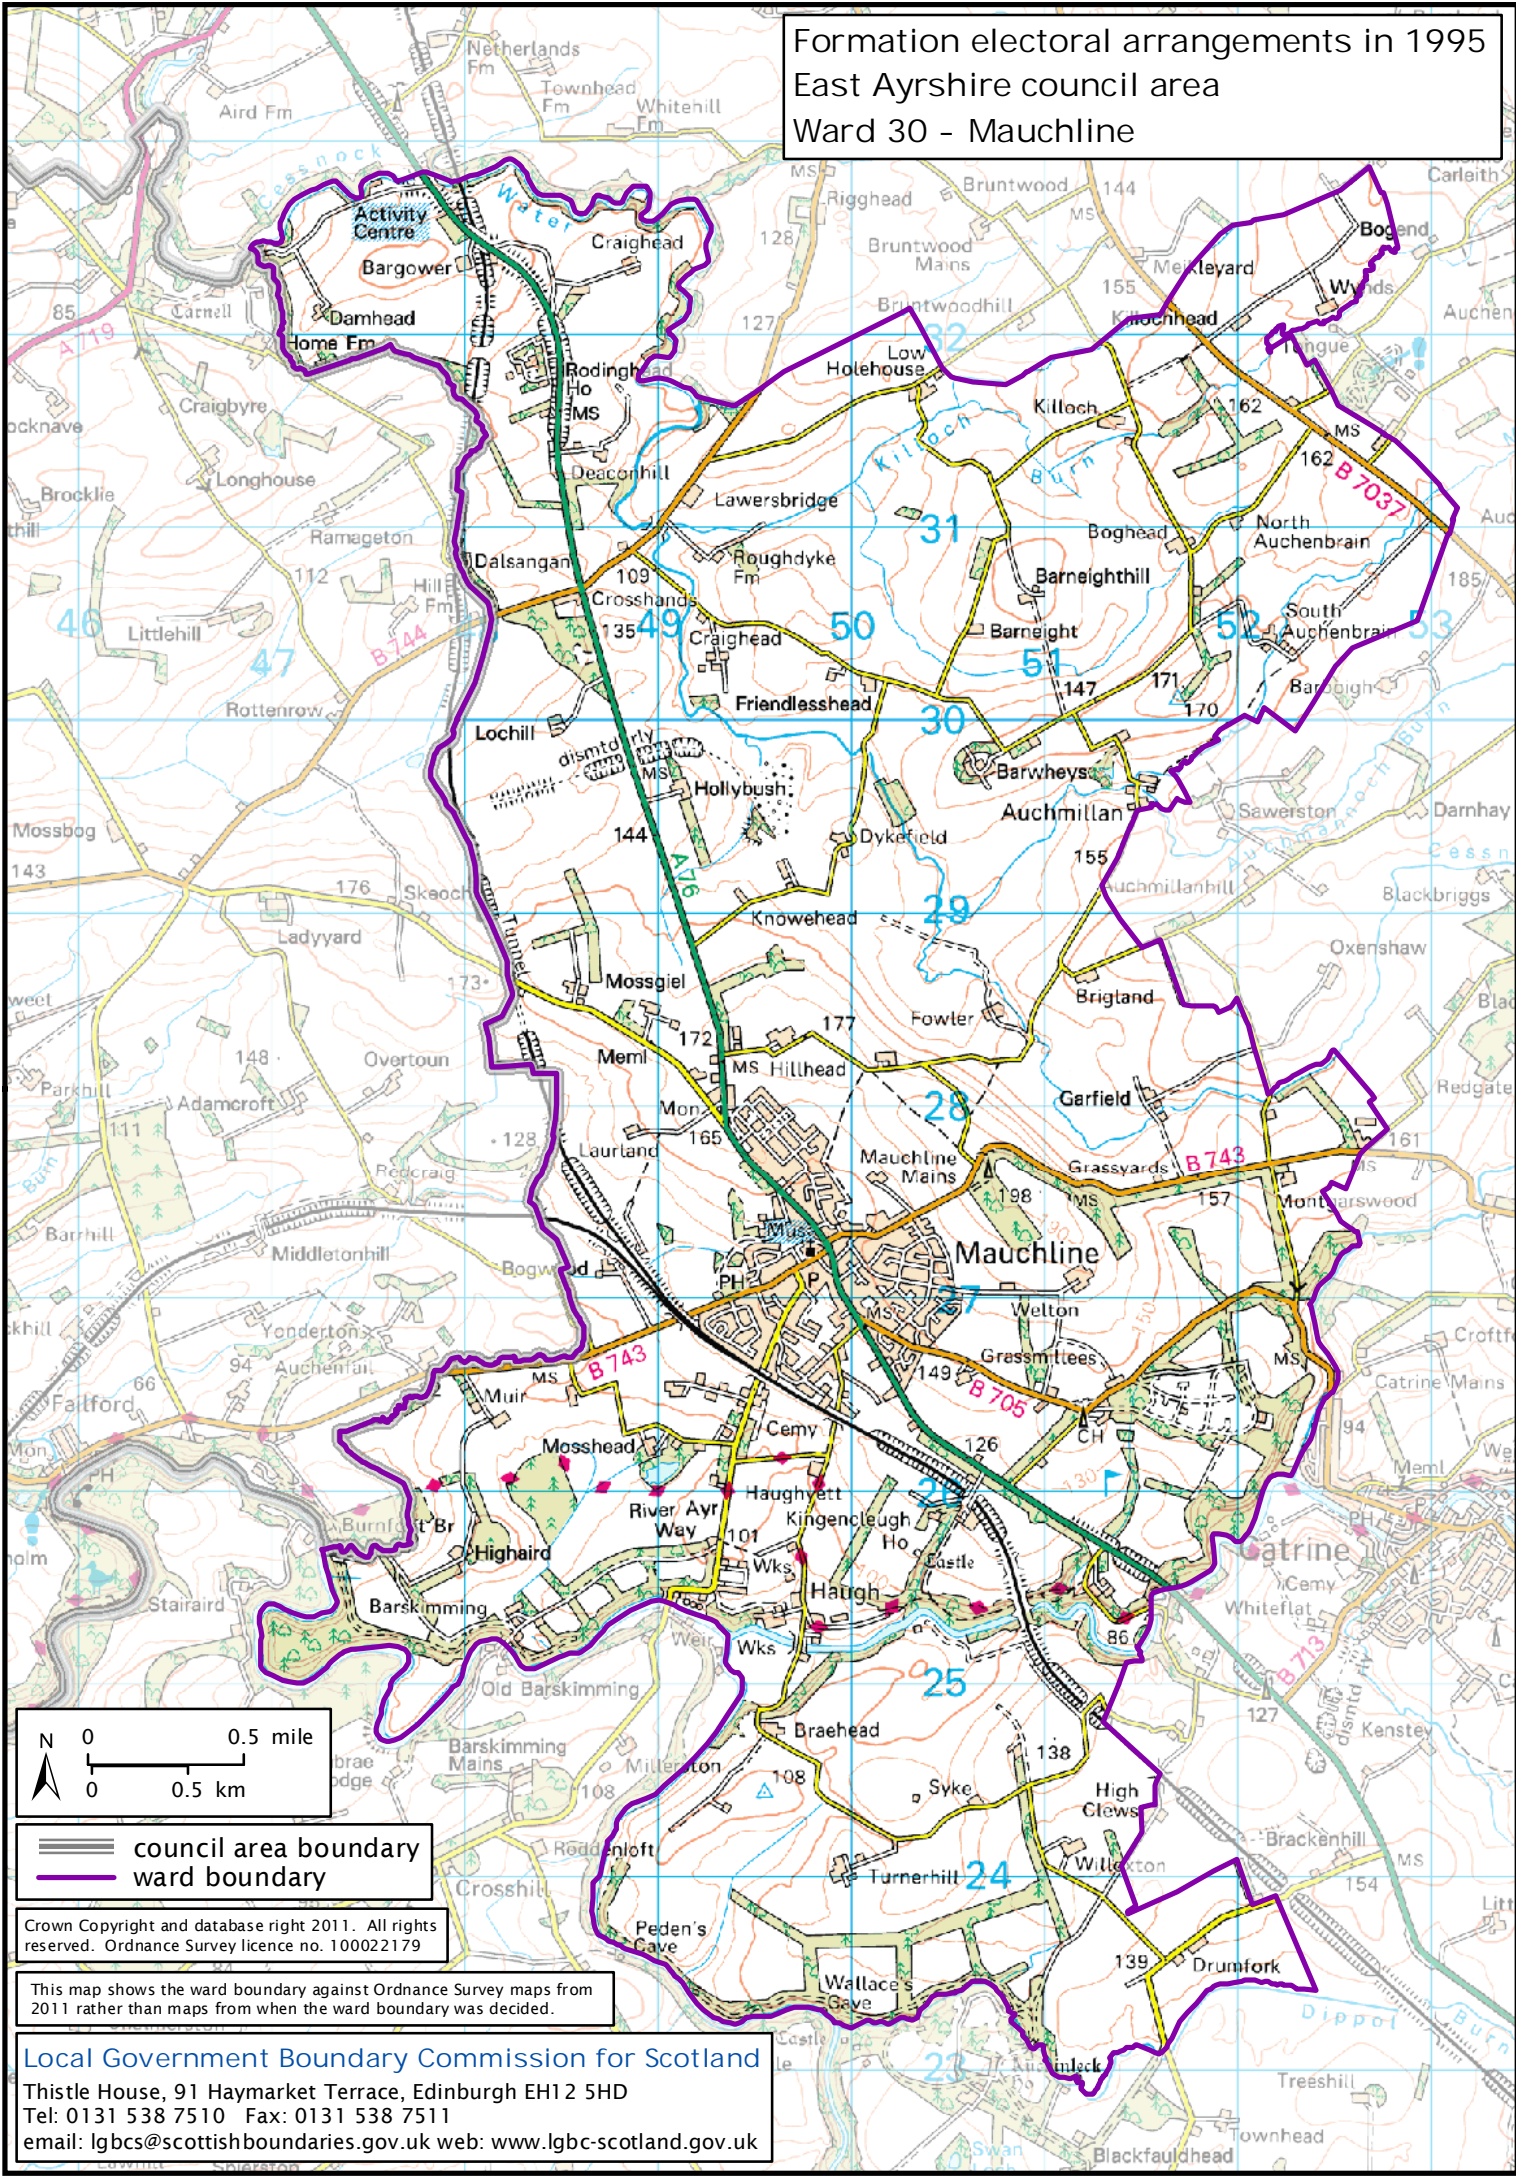

Formation electoral arrangements in 1995
 East Ayrshire council area
 Ward 30 - Mauchline

==== council area boundary
 ——— ward boundary

Crown Copyright and database right 2011. All rights reserved. Ordnance Survey licence no. 10002179

This map shows the ward boundary against Ordnance Survey maps from 2011 rather than maps from when the ward boundary was decided.

Local Government Boundary Commission for Scotland
 Thistle House, 91 Haymarket Terrace, Edinburgh EH12 5HD
 Tel: 0131 538 7510 Fax: 0131 538 7511
 email: lgbcscottishboundaries.gov.uk web: www.lgbc-scotland.gov.uk