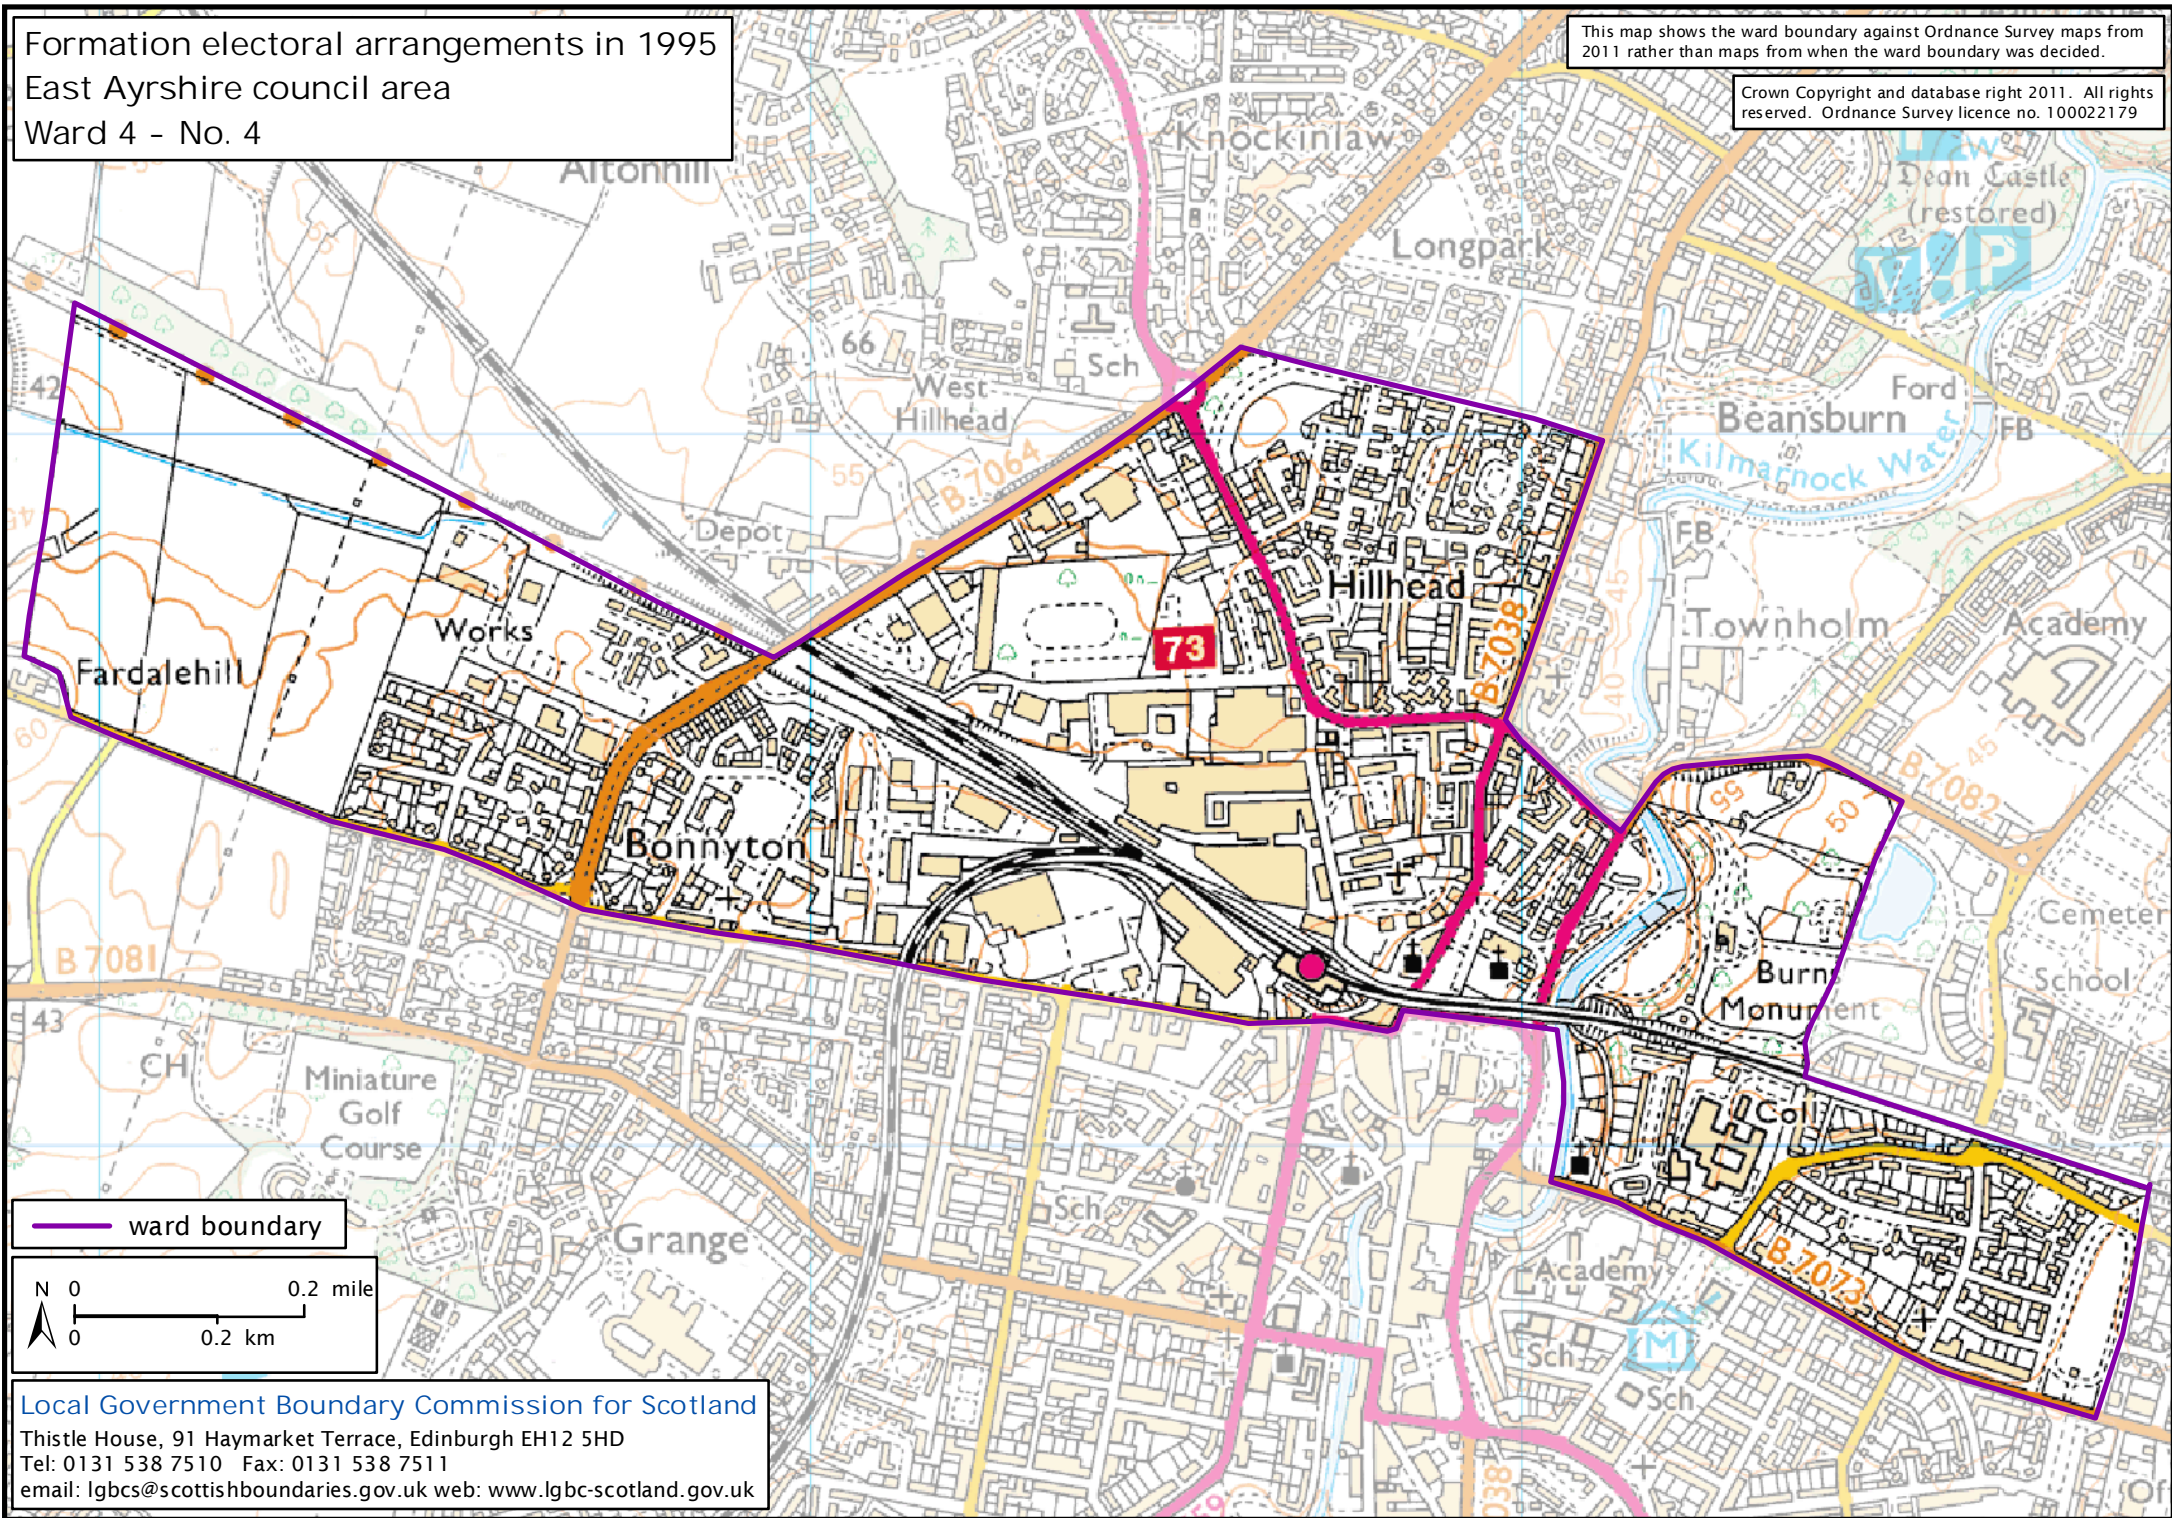

Formation electoral arrangements in 1995
East Ayrshire council area
Ward 4 - No. 4

This map shows the ward boundary against Ordnance Survey maps from 2011 rather than maps from when the ward boundary was decided.

Crown Copyright and database right 2011. All rights reserved. Ordnance Survey licence no. 100022179

— ward boundary

N 0 0.2 mile
0 0.2 km

Local Government Boundary Commission for Scotland
Thistle House, 91 Haymarket Terrace, Edinburgh EH12 5HD
Tel: 0131 538 7510 Fax: 0131 538 7511
email: lgbcscottishboundaries.gov.uk web: www.lgbc-scotland.gov.uk