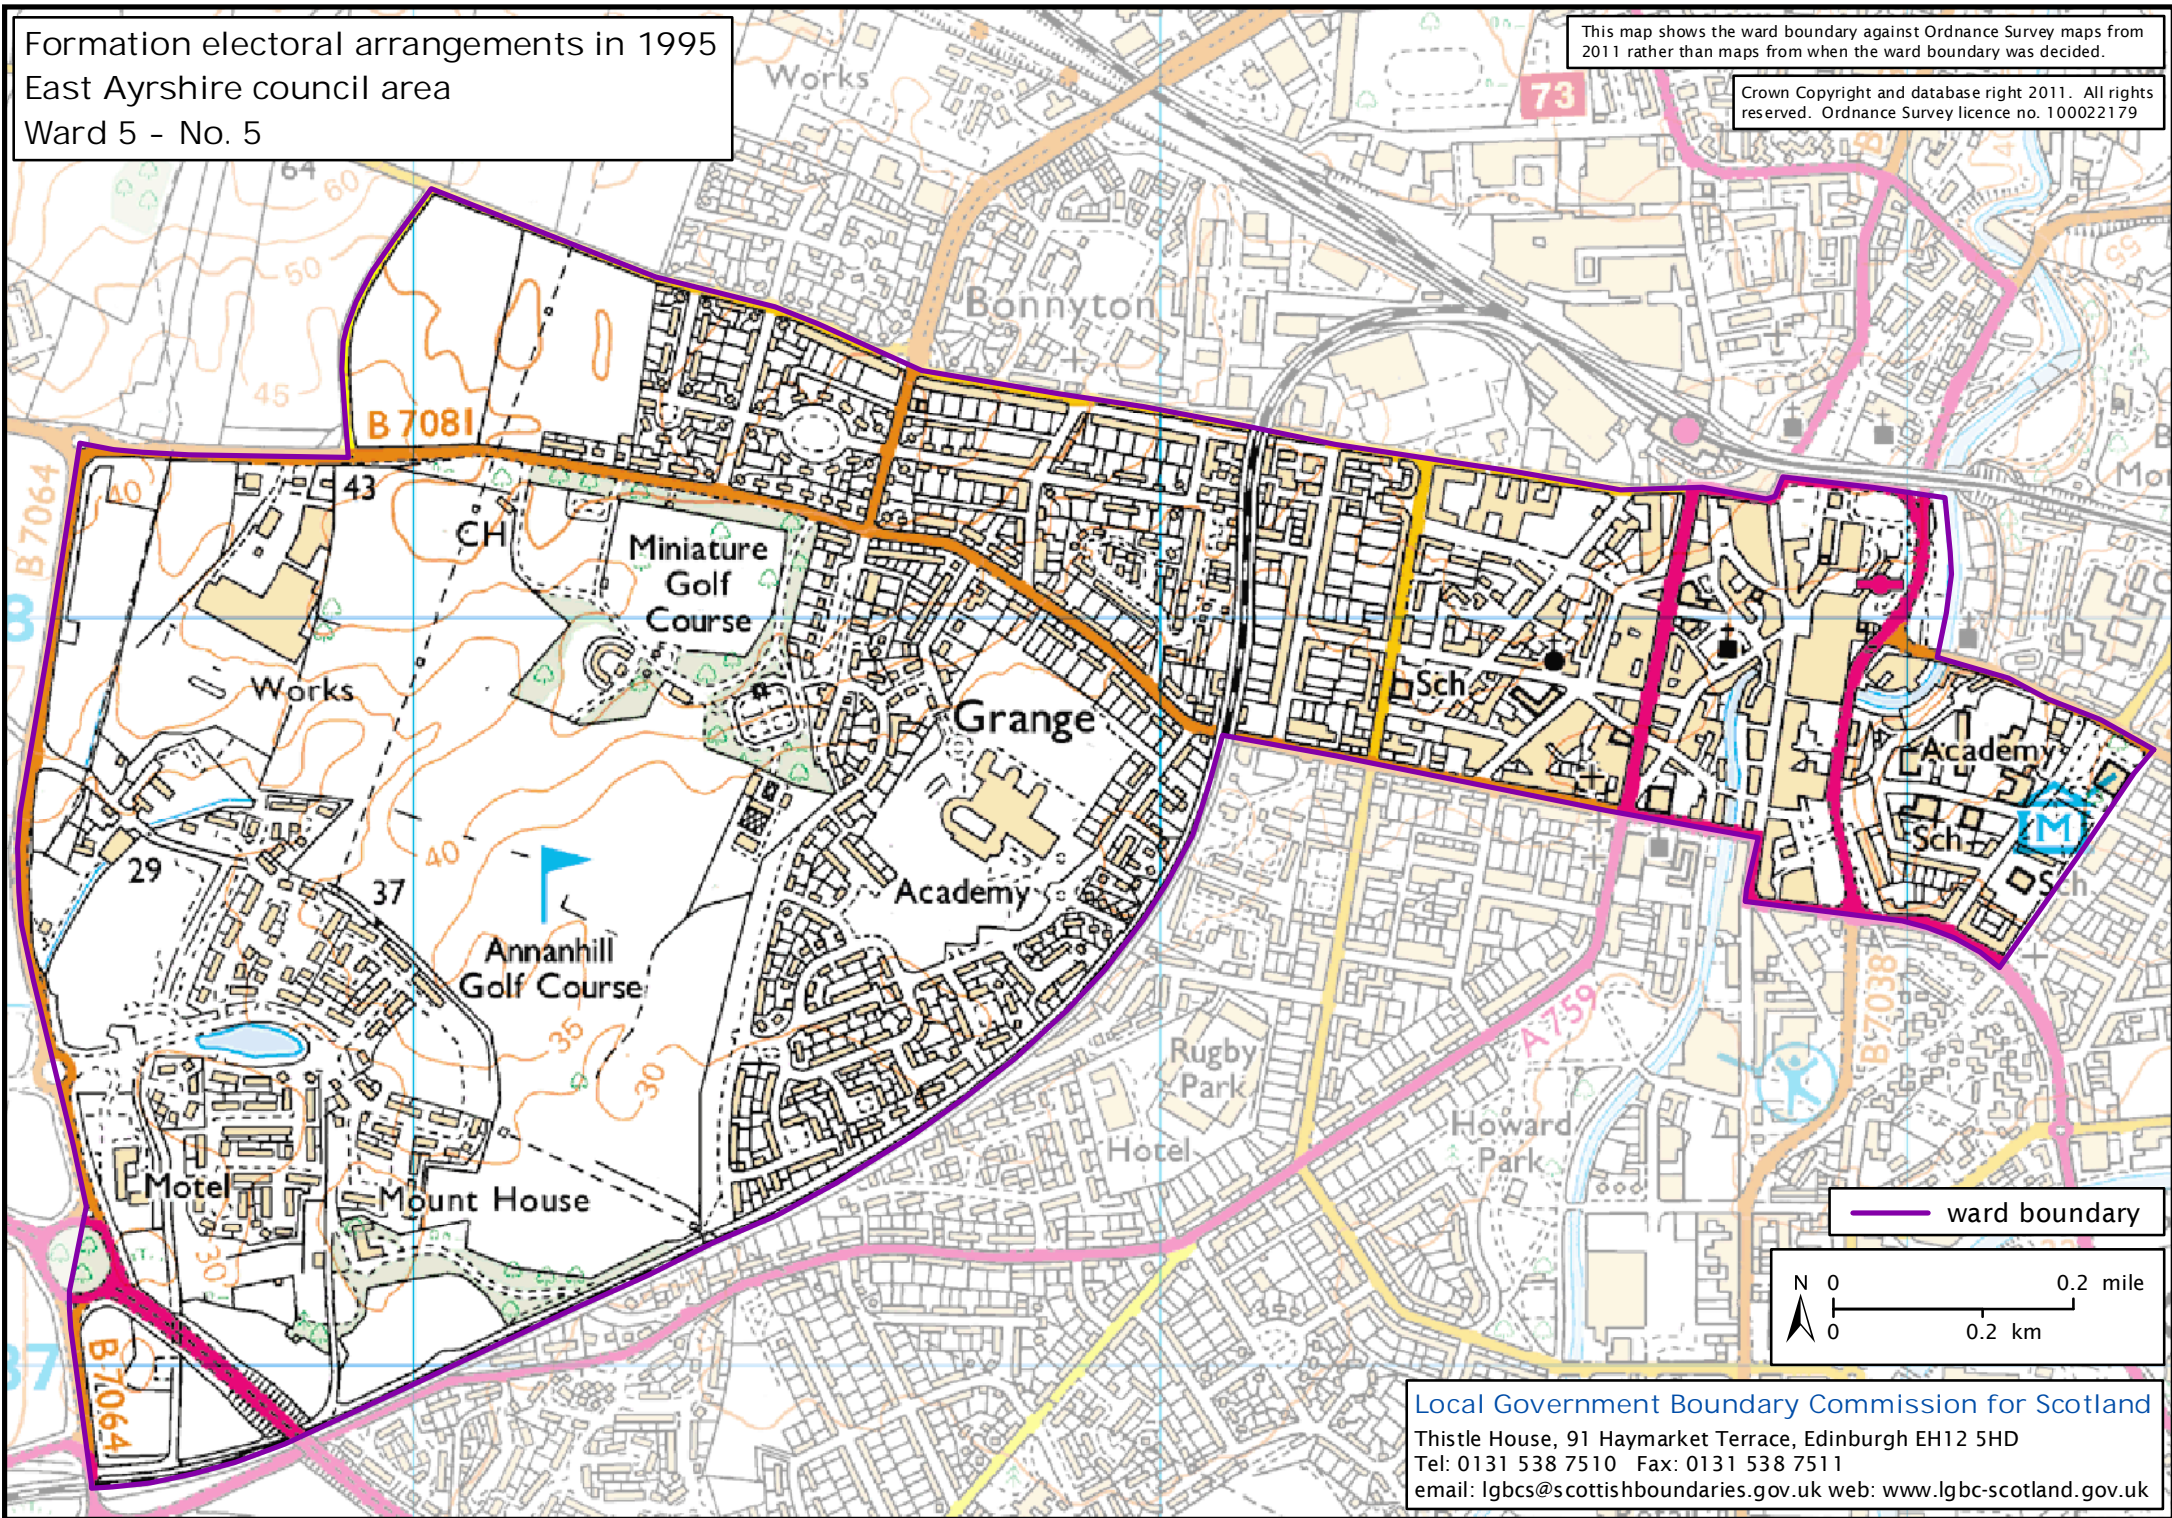

Formation electoral arrangements in 1995
East Ayrshire council area
Ward 5 - No. 5

This map shows the ward boundary against Ordnance Survey maps from 2011 rather than maps from when the ward boundary was decided.

Crown Copyright and database right 2011. All rights reserved. Ordnance Survey licence no. 100022179

Local Government Boundary Commission for Scotland

Thistle House, 91 Haymarket Terrace, Edinburgh EH12 5HD