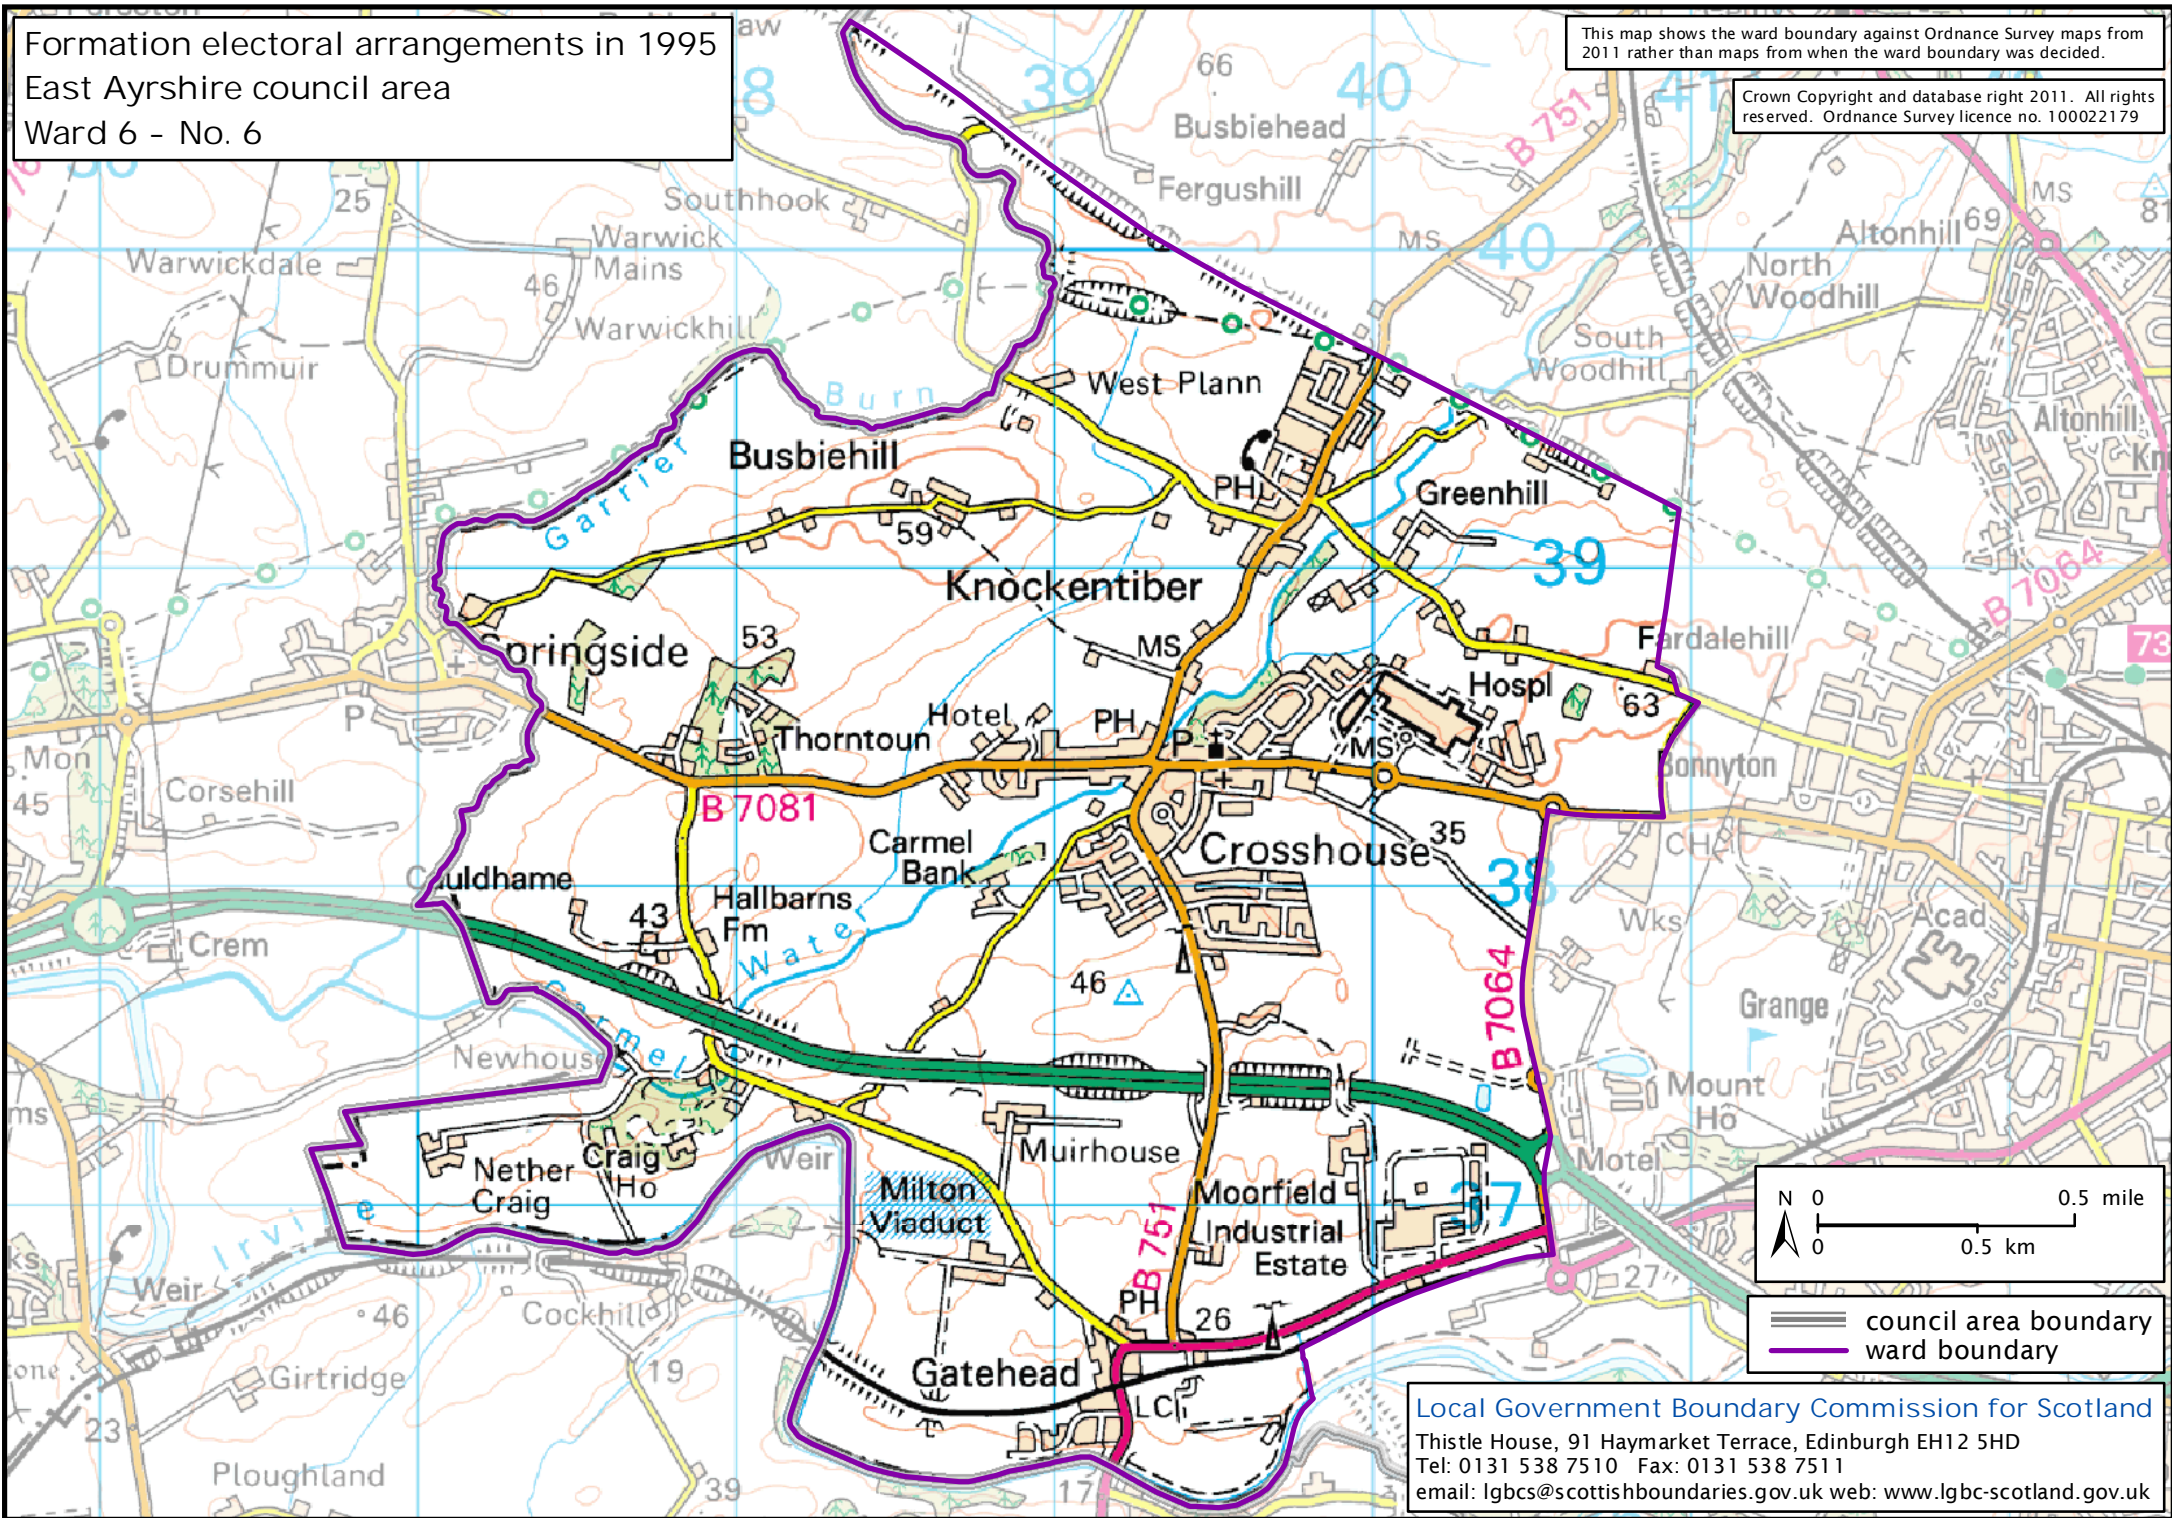

Formation electoral arrangements in 1995
East Ayrshire council area
Ward 6 - No. 6

This map shows the ward boundary against Ordnance Survey maps from 2011 rather than maps from when the ward boundary was decided.

Crown Copyright and database right 2011. All rights reserved. Ordnance Survey licence no. 100022179

— council area boundary
— ward boundary

Local Government Boundary Commission for Scotland
Thistle House, 91 Haymarket Terrace, Edinburgh EH12 5HD
Tel: 0131 538 7510 Fax: 0131 538 7511
email: lgbcsc@scottishboundaries.gov.uk web: www.lgbc-scotland.gov.uk