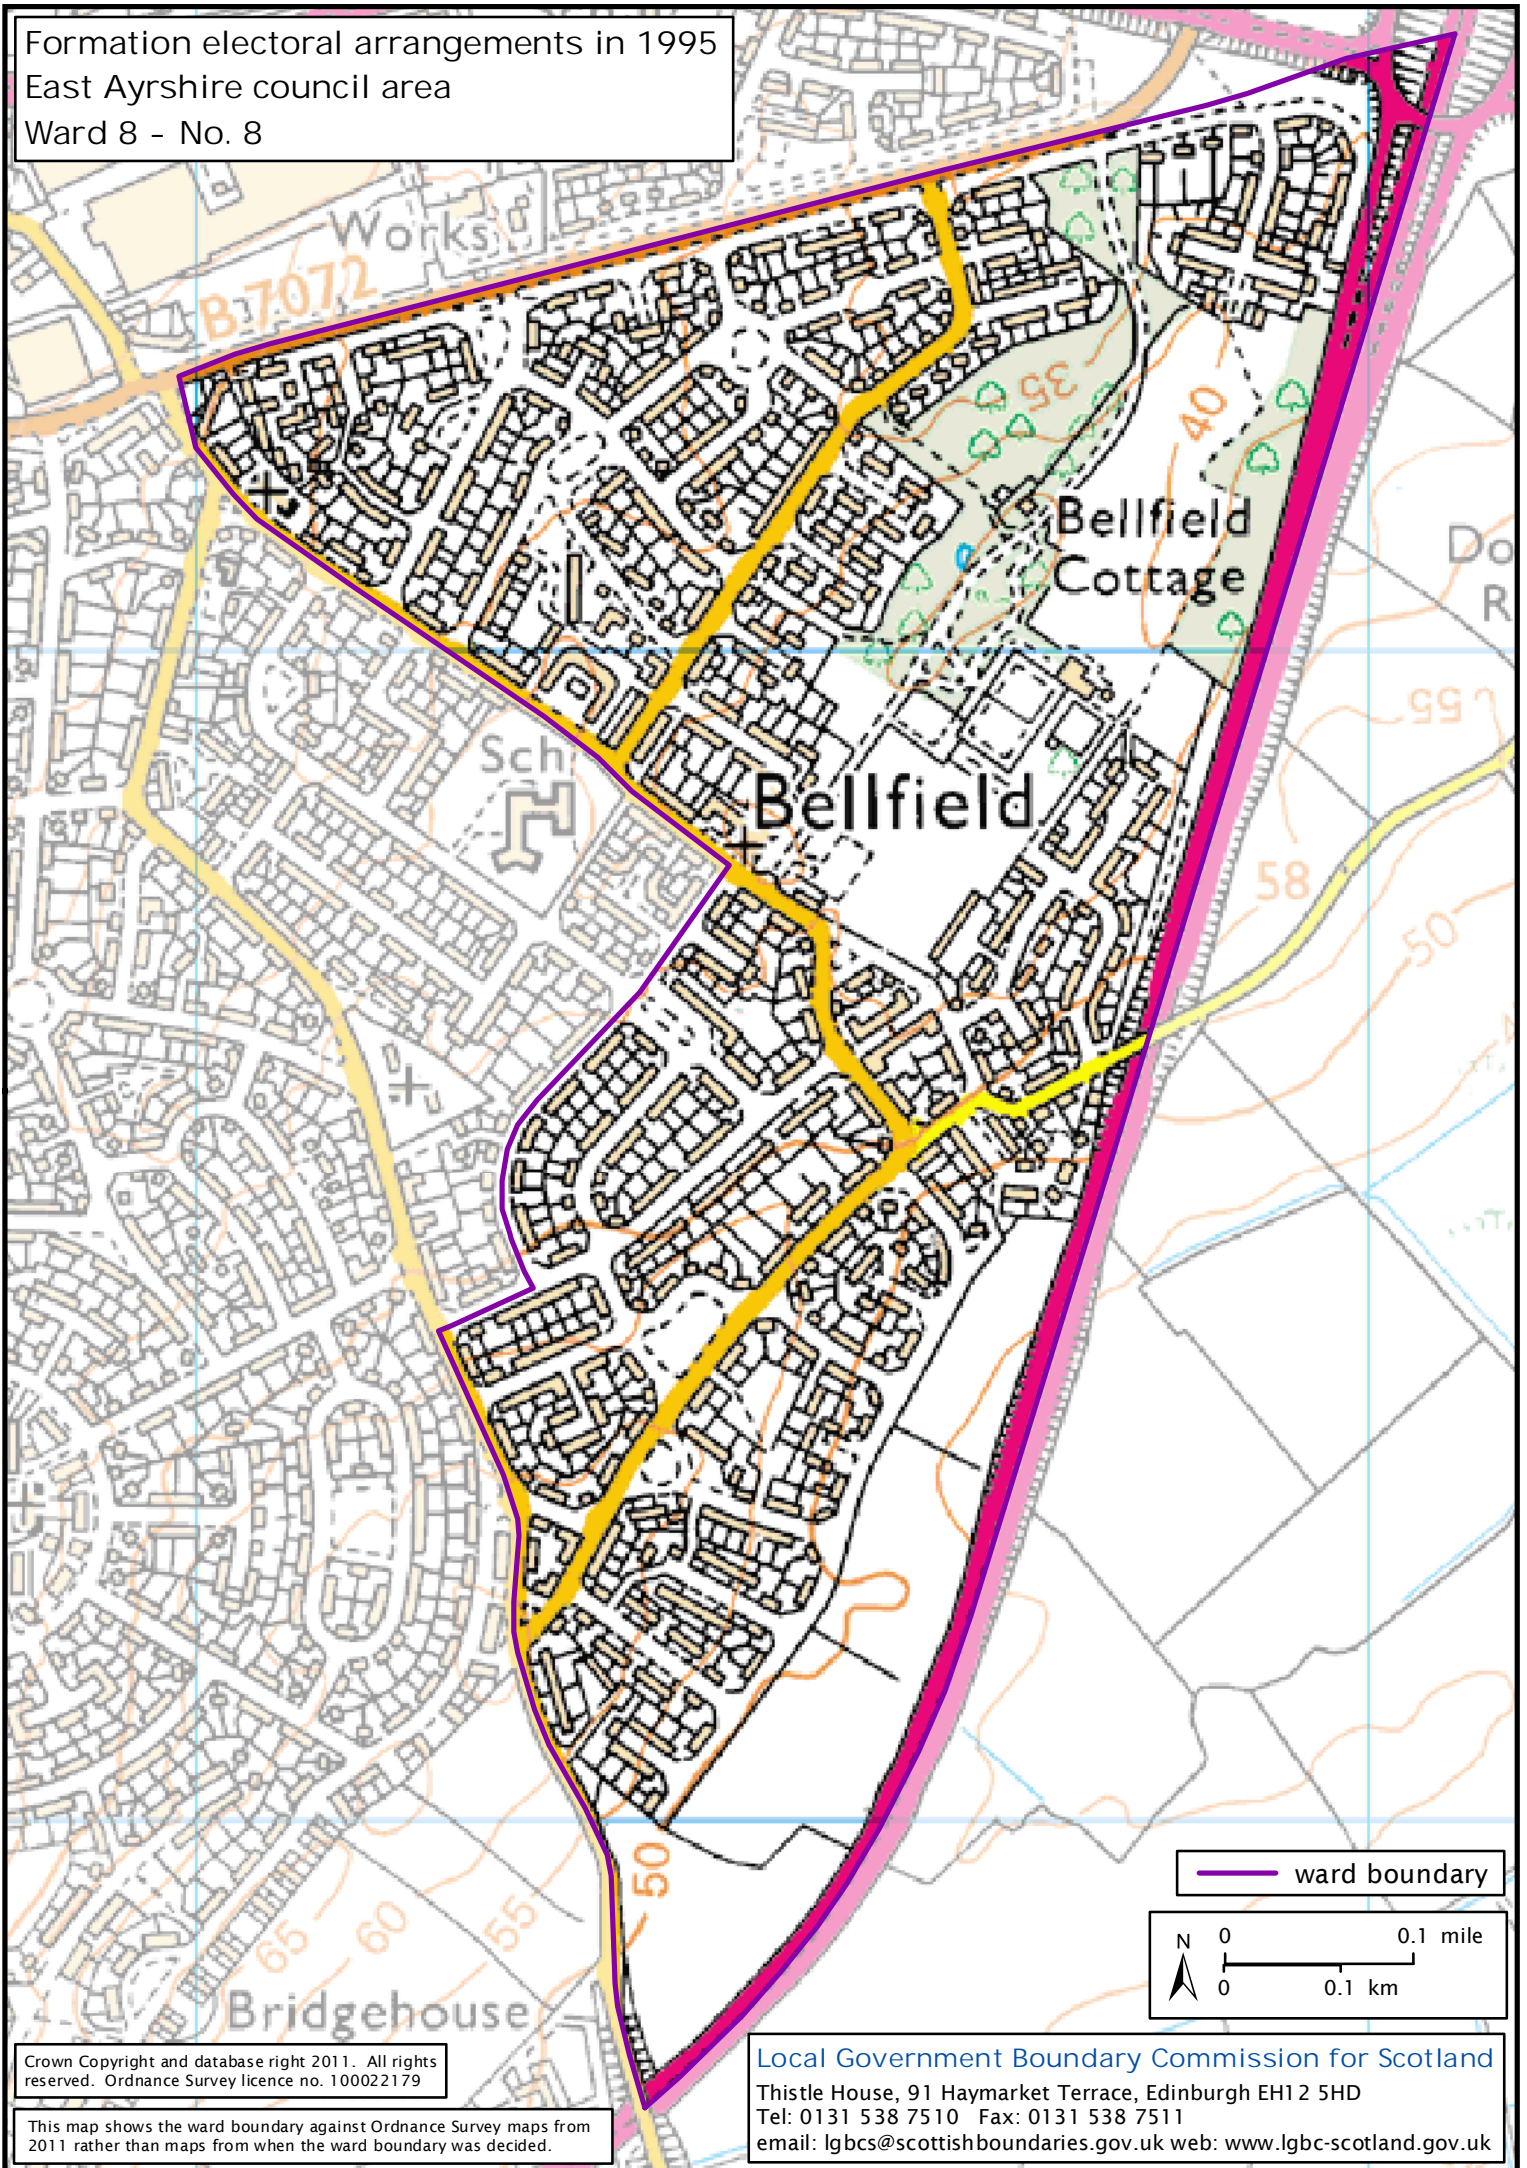

Formation electoral arrangements in 1995  
East Ayrshire council area  
Ward 8 - No. 8

ward boundary

Crown Copyright and database right 2011. All rights reserved. Ordnance Survey licence no. 100022179

This map shows the ward boundary against Ordnance Survey maps from 2011 rather than maps from when the ward boundary was decided.