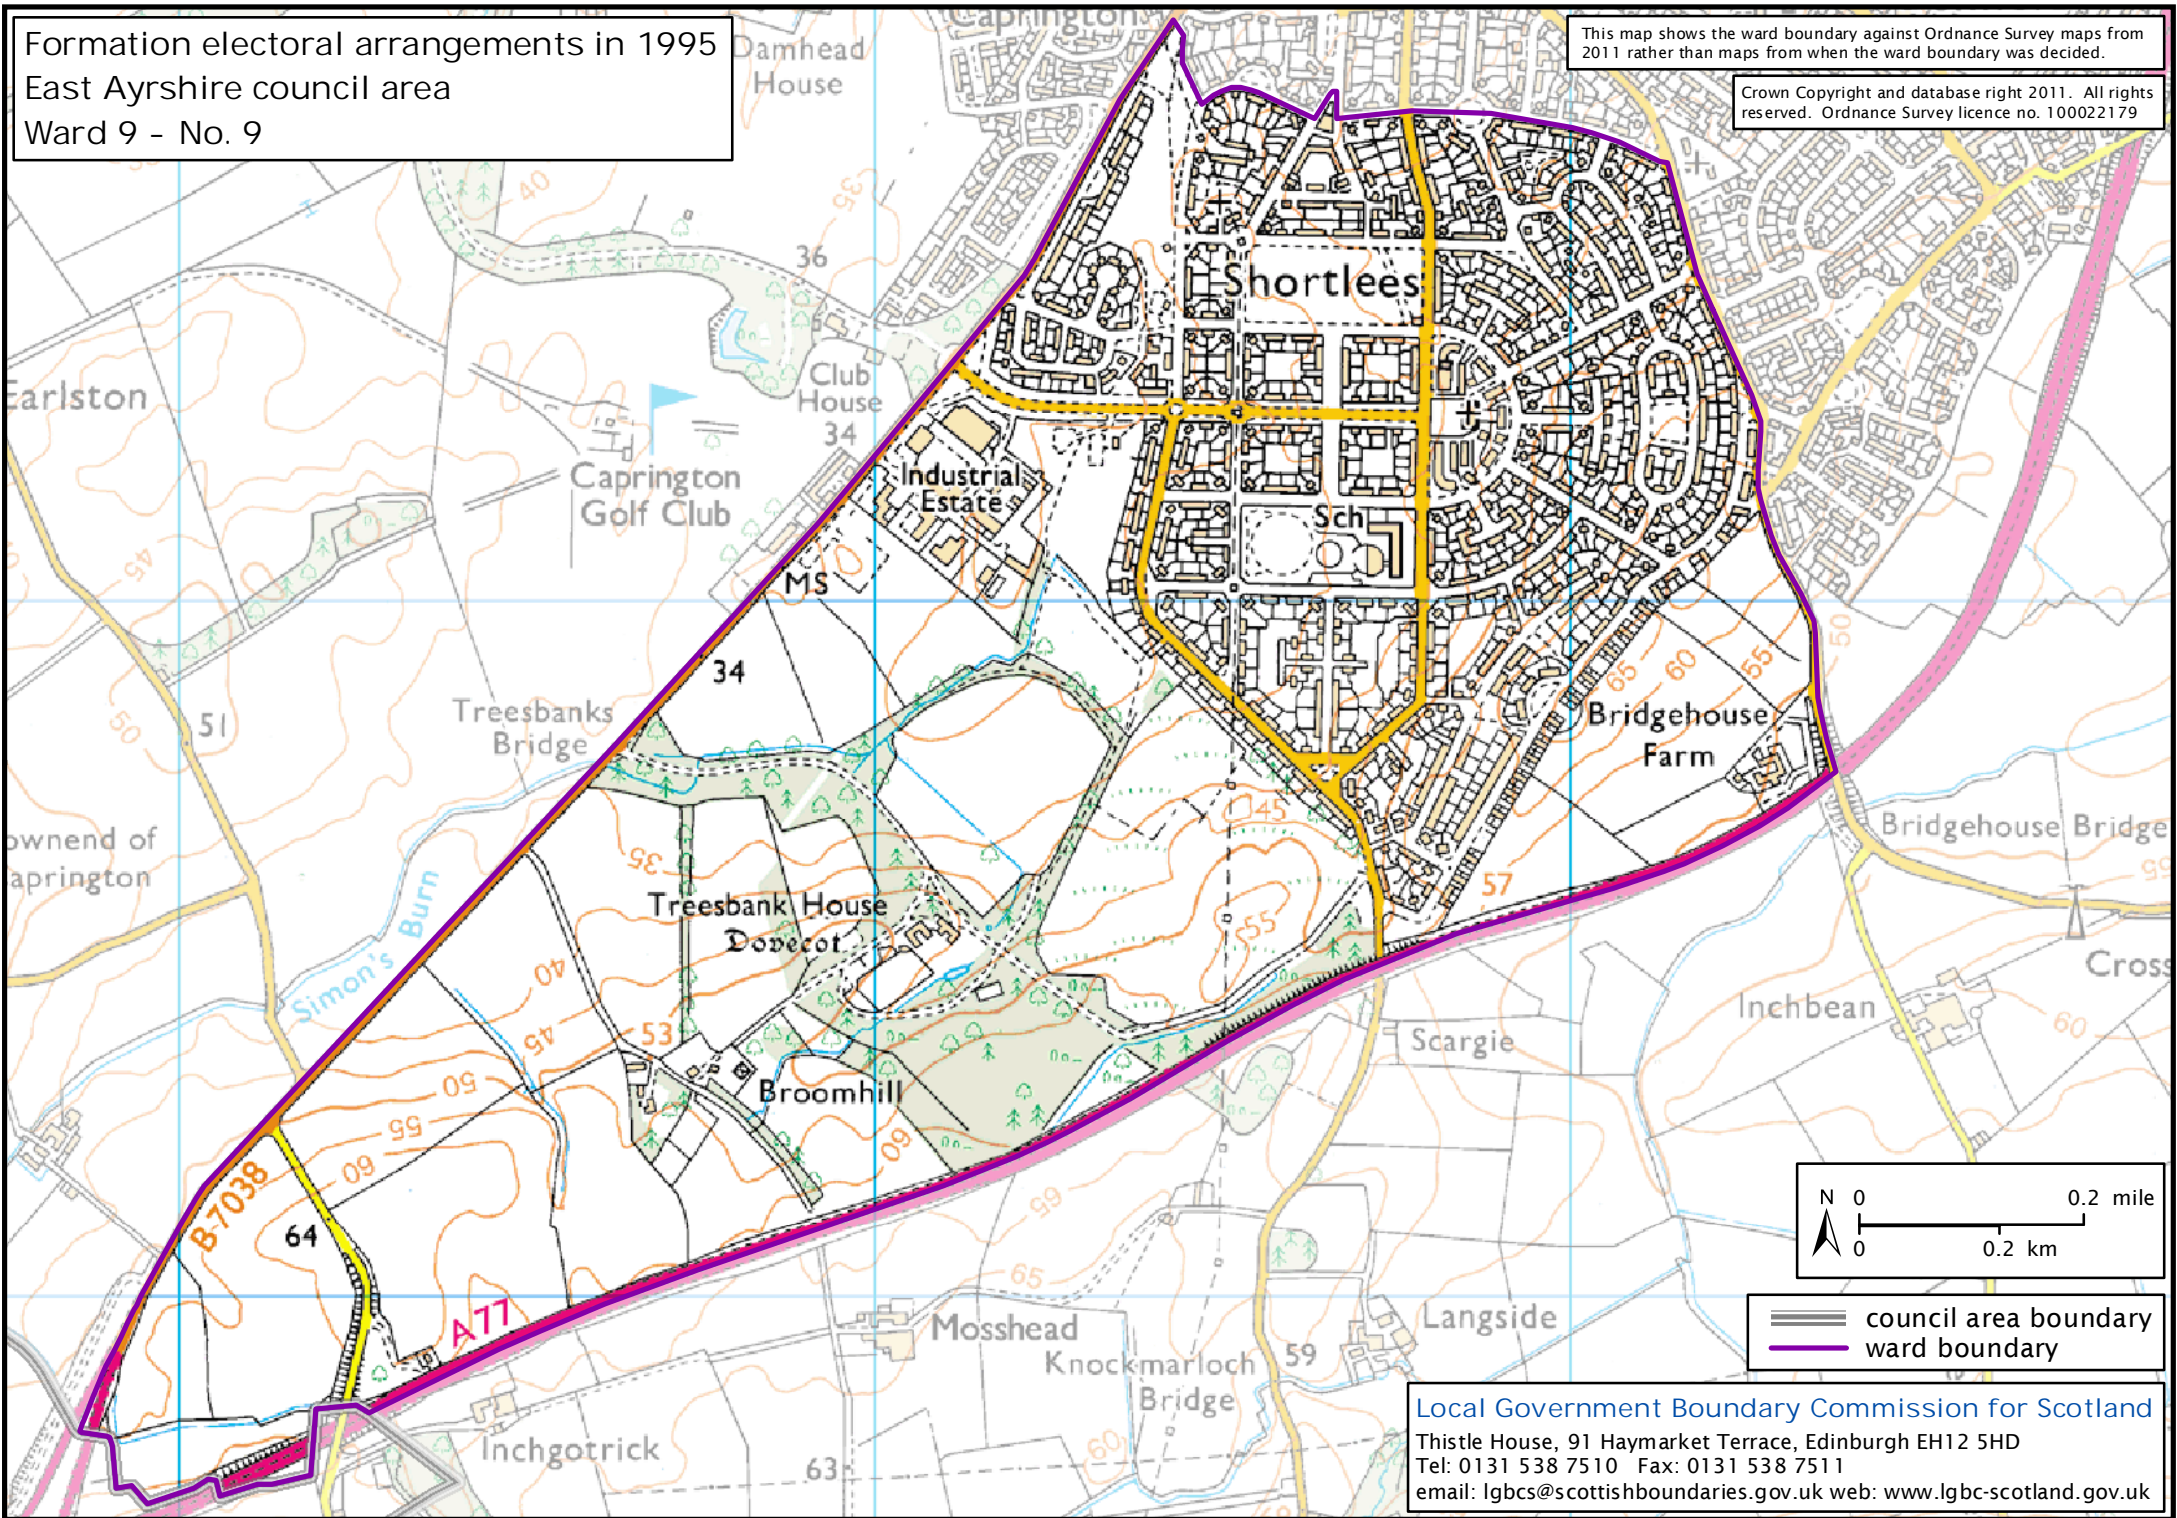

Formation electoral arrangements in 1995  
East Ayrshire council area  
Ward 9 - No. 9

This map shows the ward boundary against Ordnance Survey maps from 2011 rather than maps from when the ward boundary was decided.

Crown Copyright and database right 2011. All rights reserved. Ordnance Survey licence no. 100022179

— council area boundary  
— ward boundary

Local Government Boundary Commission for Scotland

Thistle House, 91 Haymarket Terrace, Edinburgh EH12 5HD  
Tel: 0131 538 7510 Fax: 0131 538 7511