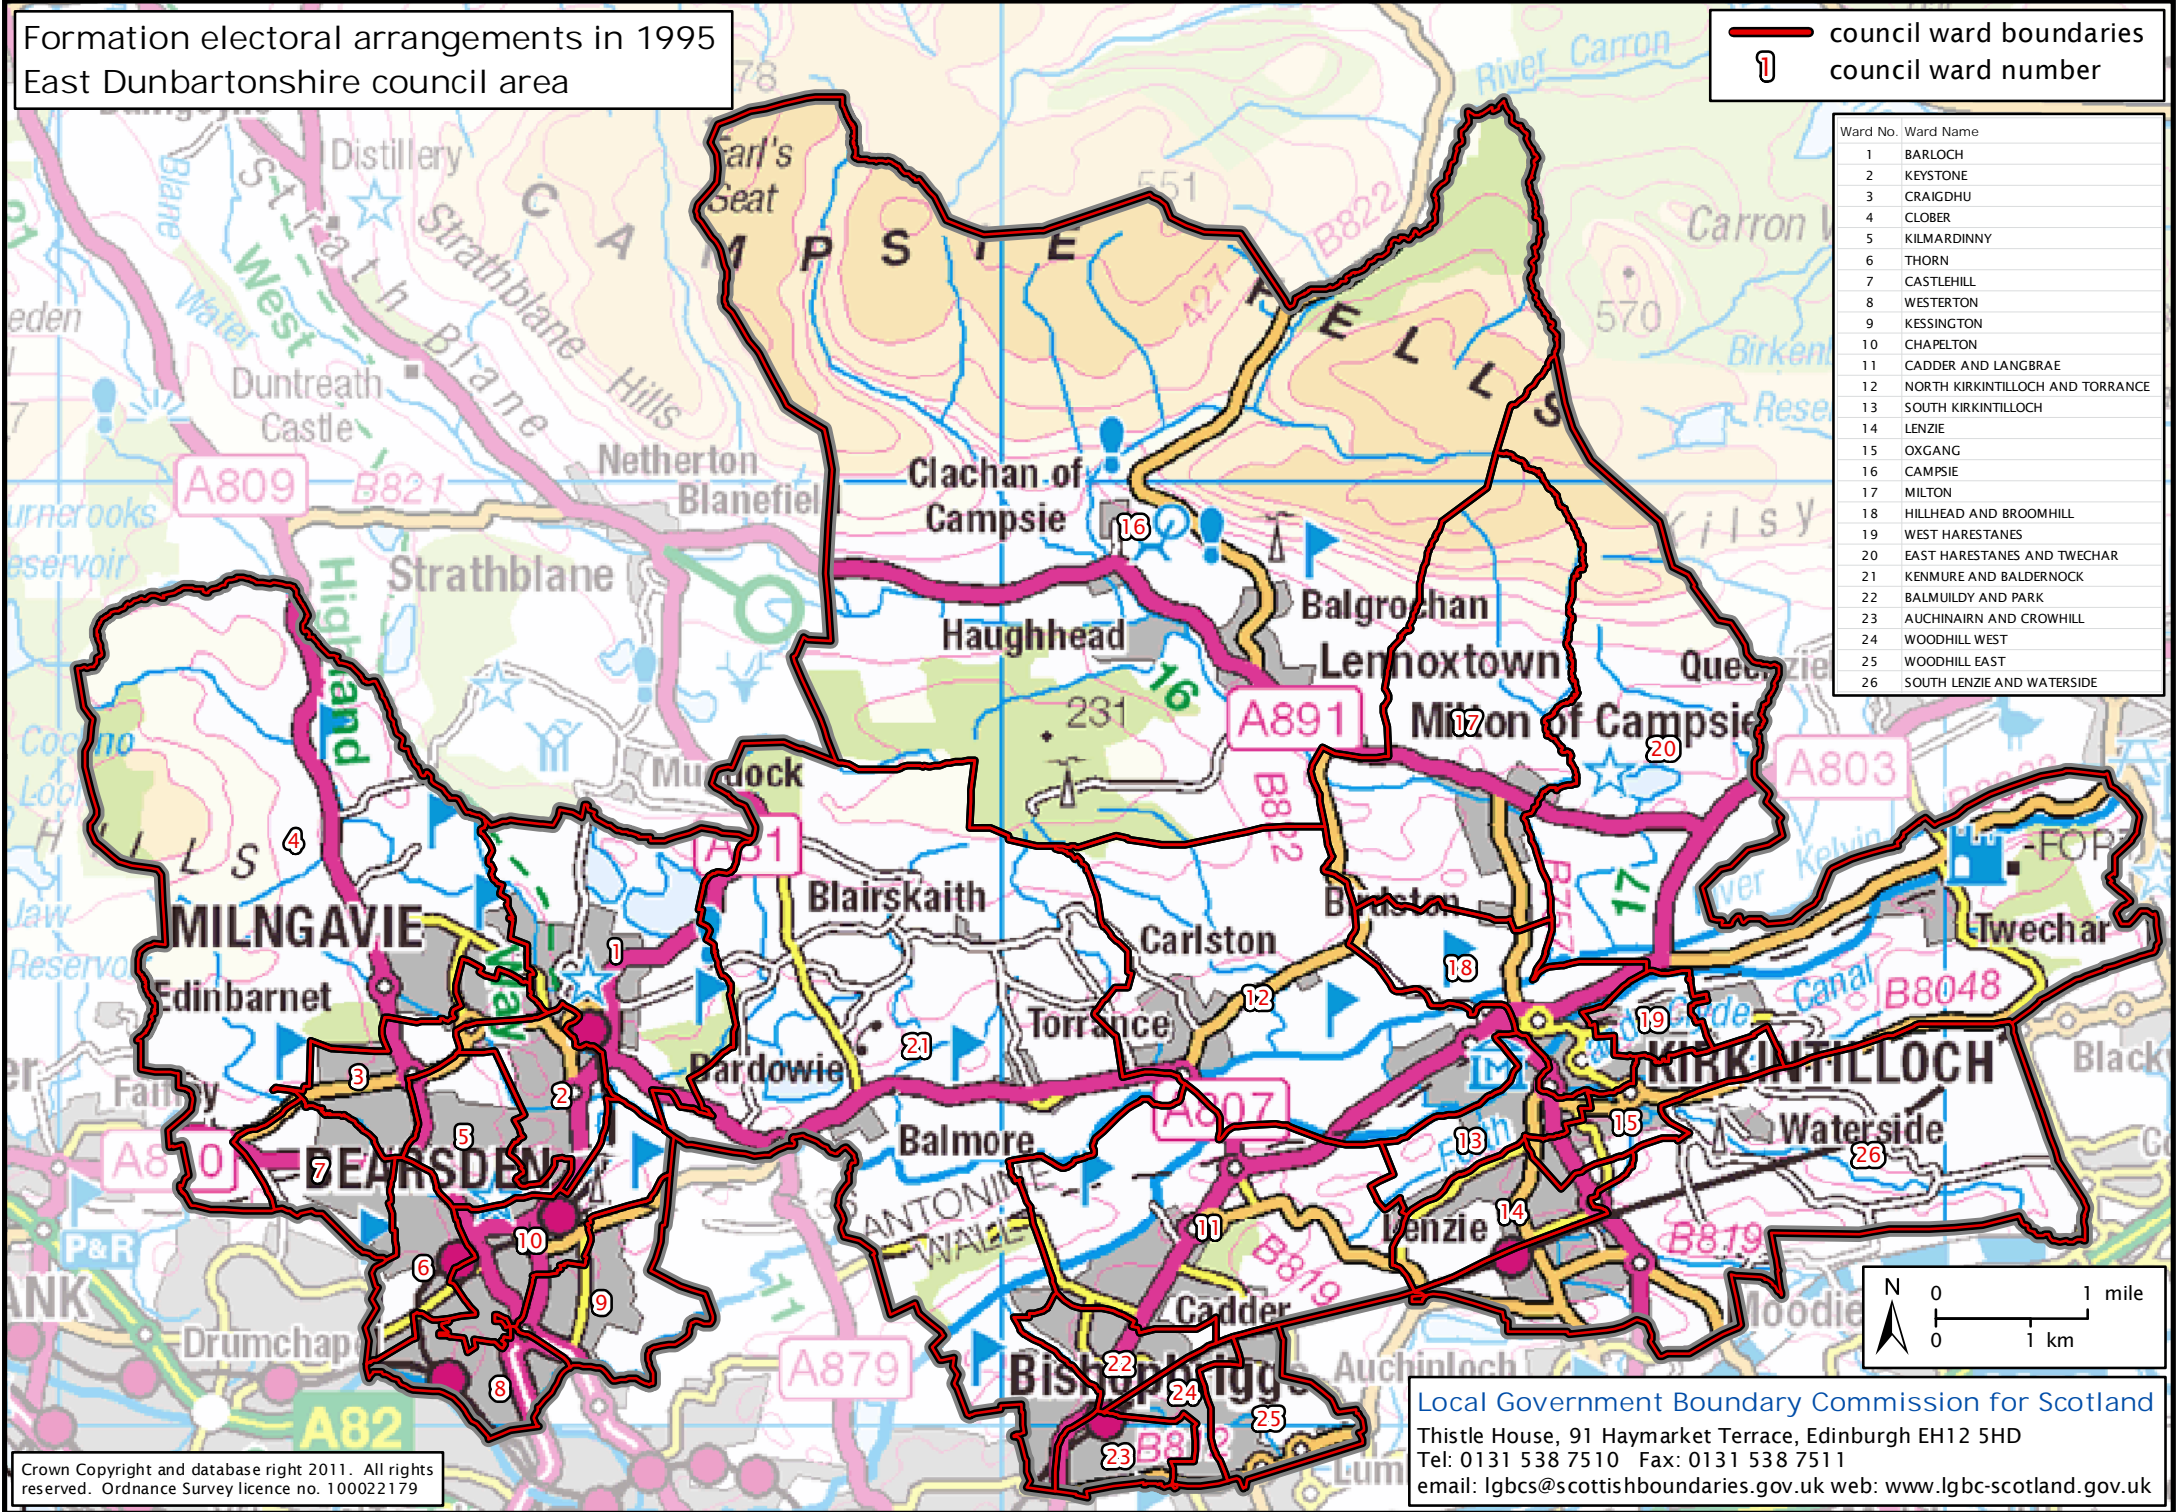

Formation electoral arrangements in 1995
East Dunbartonshire council area

 council ward boundaries
 council ward number

Ward No.	Ward Name
1	BARLOCH
2	KEYSTONE
3	CRAIGDHU
4	CLOBER
5	KILMARDINNY
6	THORN
7	CASTLEHILL
8	WESTERTON
9	KESSINGTON
10	CHAPELTON
11	CADDER AND LANGBRAE
12	NORTH KIRKINTILLOCH AND TORRANCE
13	SOUTH KIRKINTILLOCH
14	LENZIE
15	OXGANG
16	CAMPSIE
17	MILTON
18	HILLHEAD AND BROOMHILL
19	WEST HARESTANES
20	EAST HARESTANES AND TWECHAR
21	KENMURE AND BALDERNOCK
22	BALMULDY AND PARK
23	AUCHINAIRN AND CROWHILL
24	WOODHILL WEST
25	WOODHILL EAST
26	SOUTH LENZIE AND WATERSIDE

Crown Copyright and database right 2011. All rights reserved. Ordnance Survey licence no. 100022179