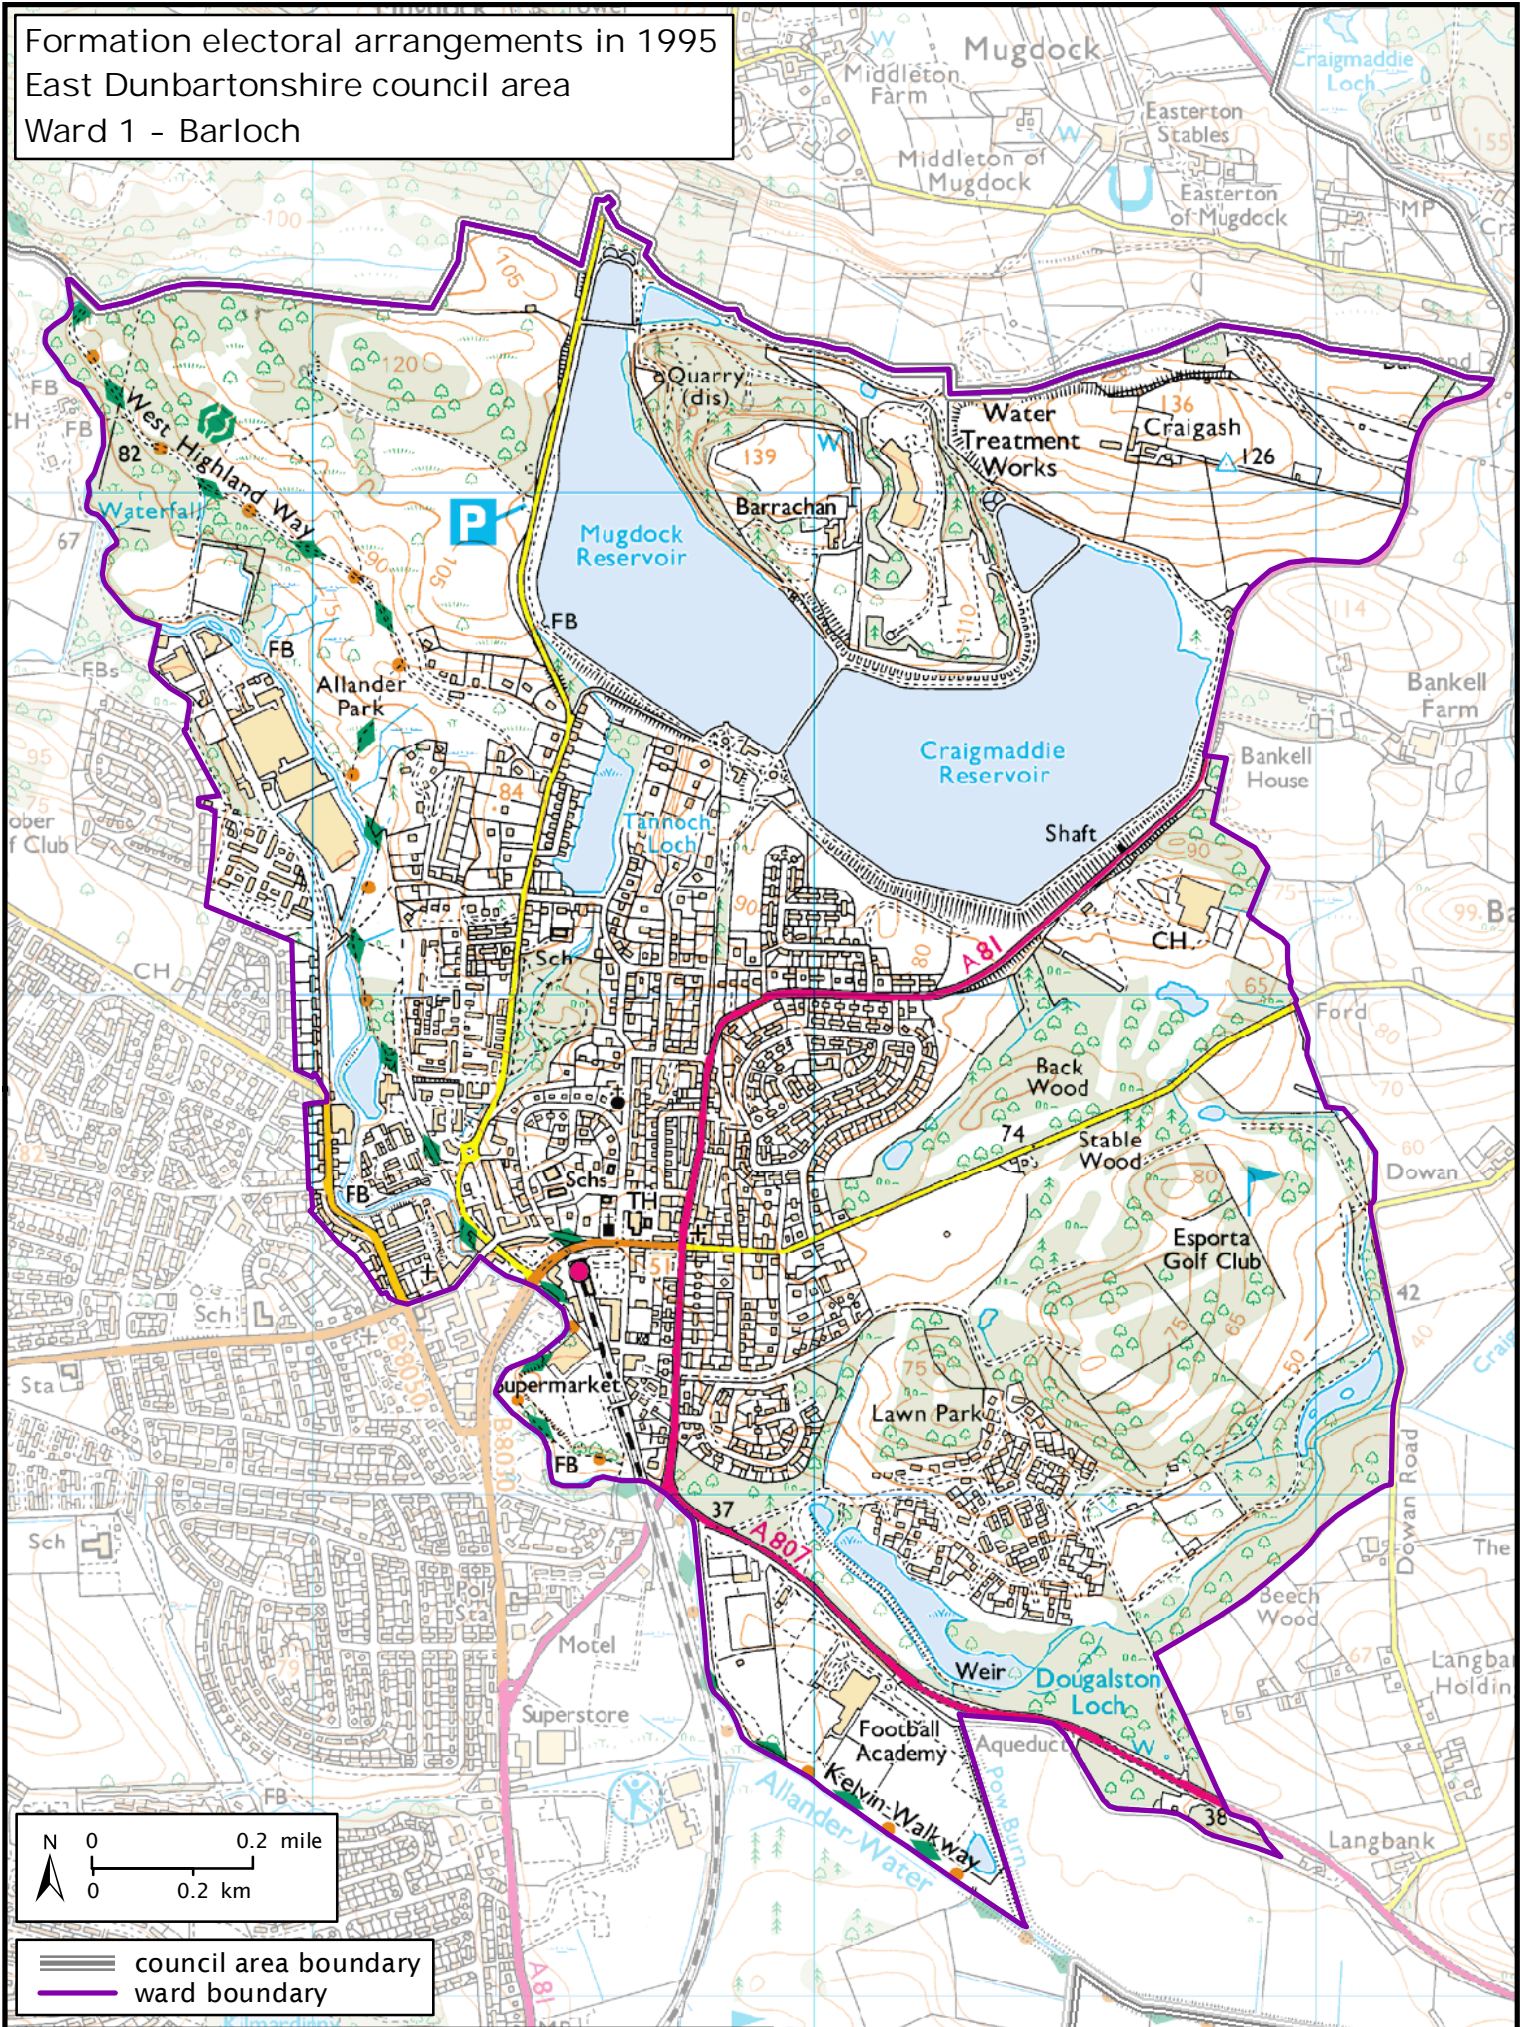

Formation electoral arrangements in 1995
 East Dunbartonshire council area
 Ward 1 - Barloch

 council area boundary
 ward boundary

Local Government Boundary Commission for Scotland
 Thistle House, 91 Haymarket Terrace, Edinburgh EH12 5HD
 Tel: 0131 538 7510 Fax: 0131 538 7511
 email: lgbc@scottishboundaries.gov.uk web: www.lgbc-scotland.gov.uk

Crown Copyright and database right 2011. All rights reserved. Ordnance Survey licence no. 100022179

This map shows the ward boundary against Ordnance Survey maps from 2011 rather than maps from when the ward boundary was decided.