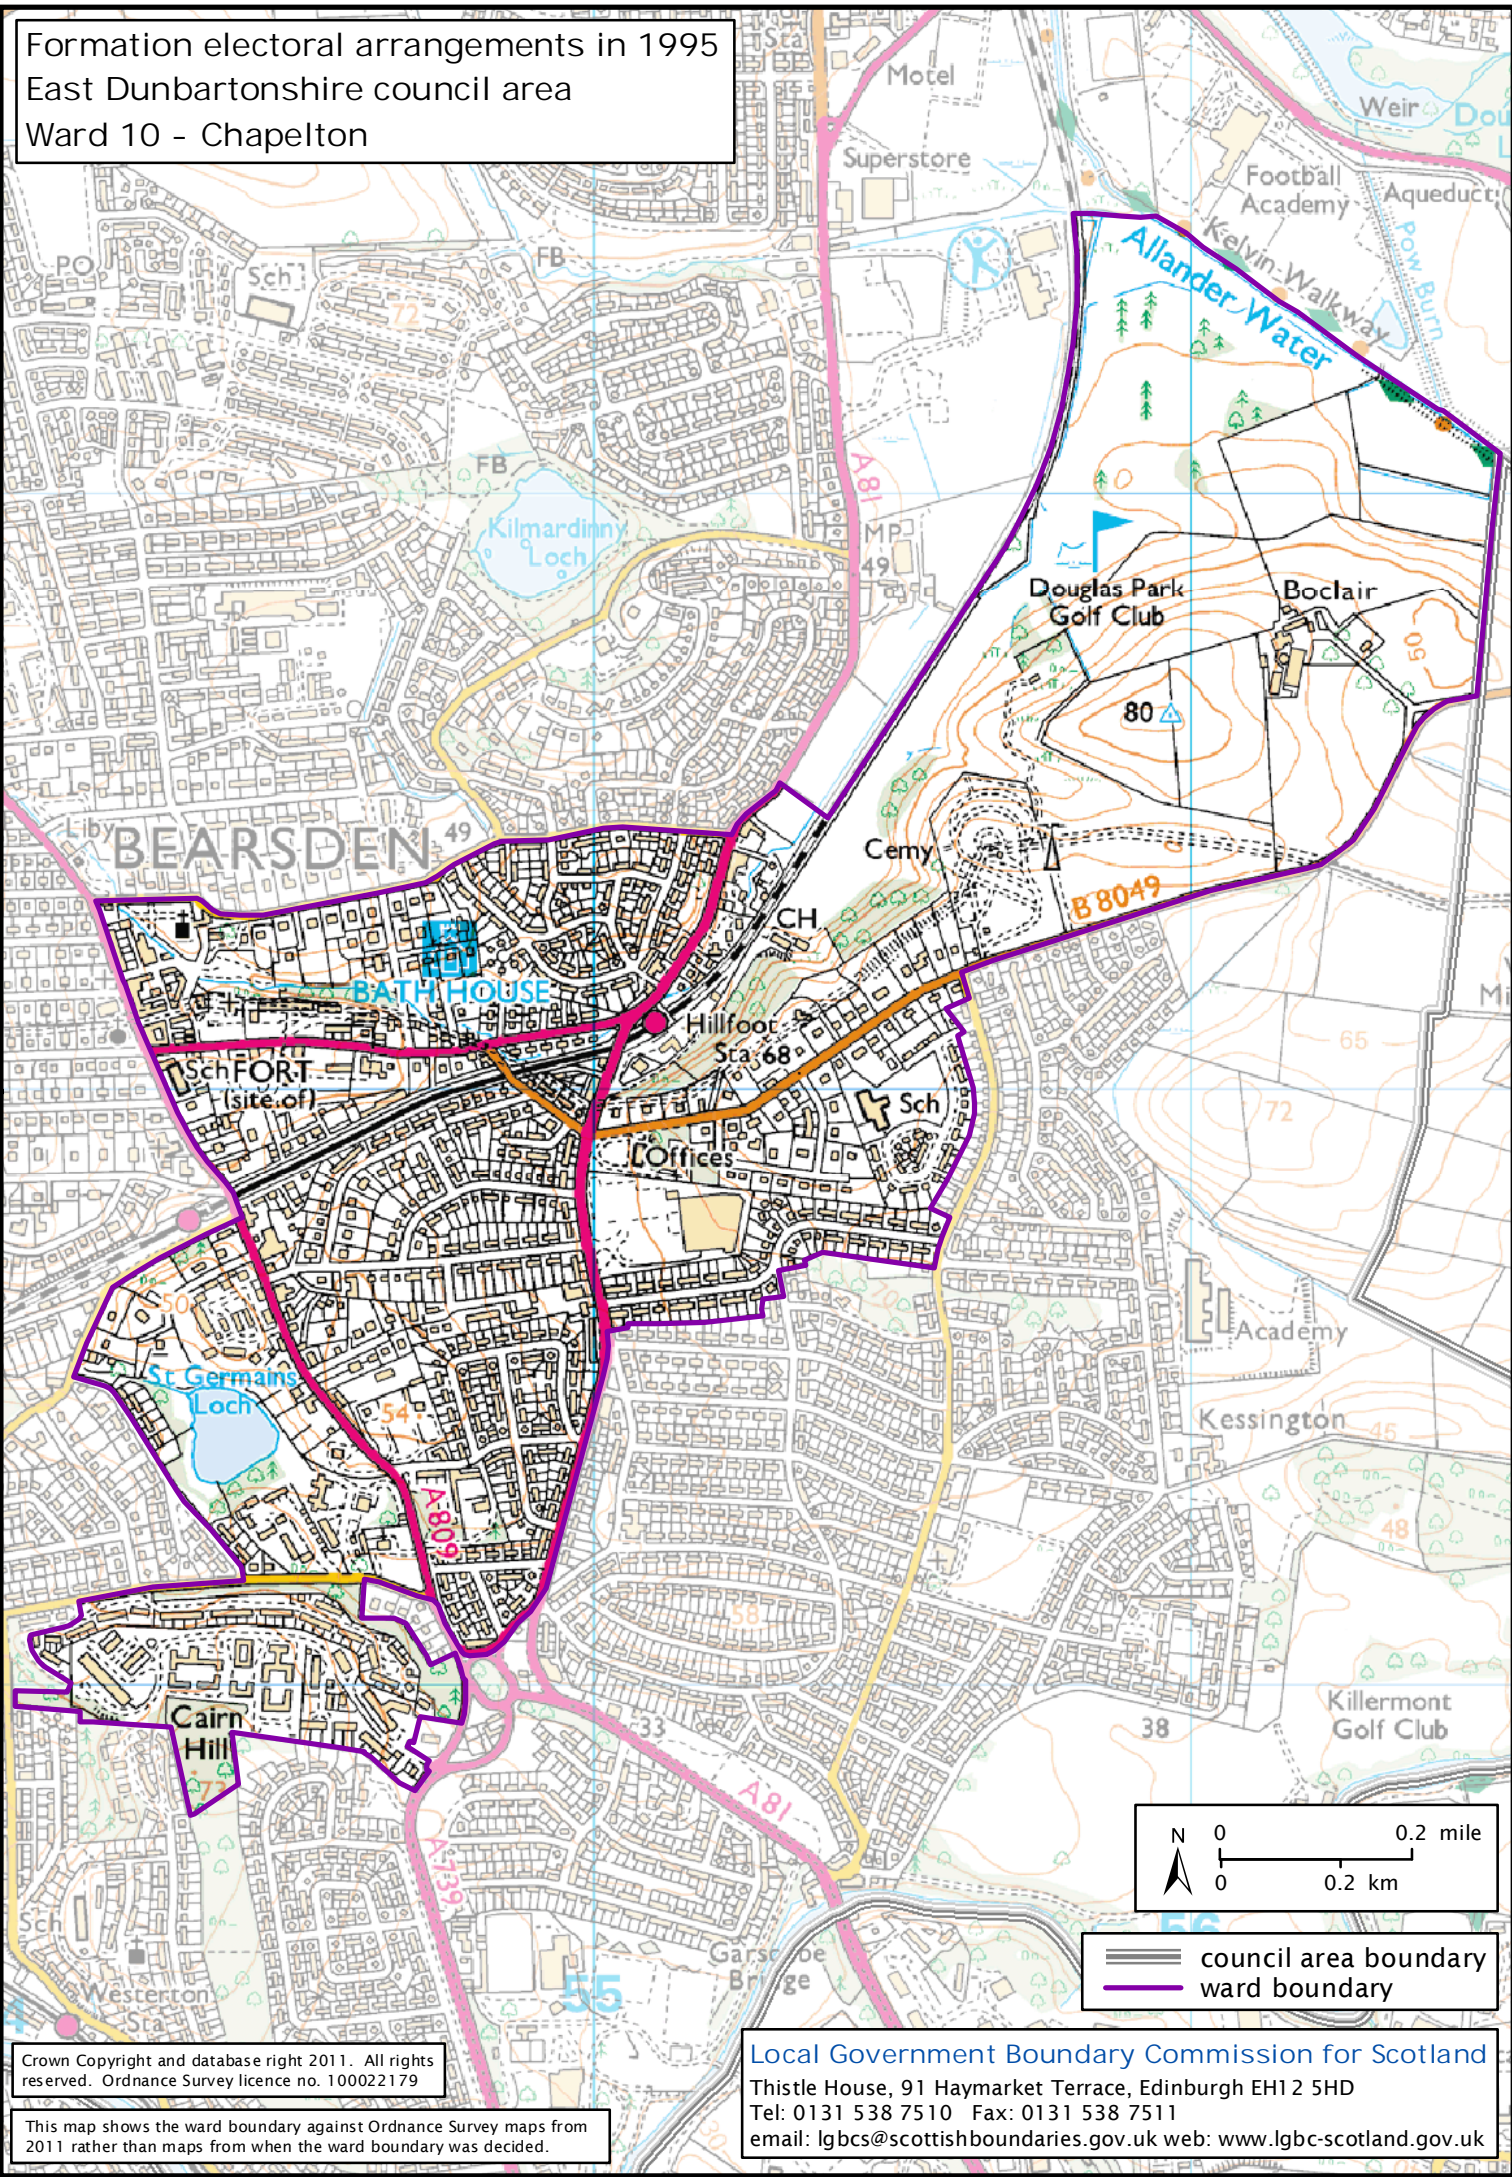

Formation electoral arrangements in 1995  
 East Dunbartonshire council area  
 Ward 10 - Chapelton

council area boundary  
 ward boundary

Crown Copyright and database right 2011. All rights reserved. Ordnance Survey licence no. 100022179

This map shows the ward boundary against Ordnance Survey maps from 2011 rather than maps from when the ward boundary was decided.

**Local Government Boundary Commission for Scotland**  
 Thistle House, 91 Haymarket Terrace, Edinburgh EH1 2 5HD  
 Tel: 0131 538 7510 Fax: 0131 538 7511  
 email: [lgbcs@scottishboundaries.gov.uk](mailto:lgbcs@scottishboundaries.gov.uk) web: [www.lgbc-scotland.gov.uk](http://www.lgbc-scotland.gov.uk)