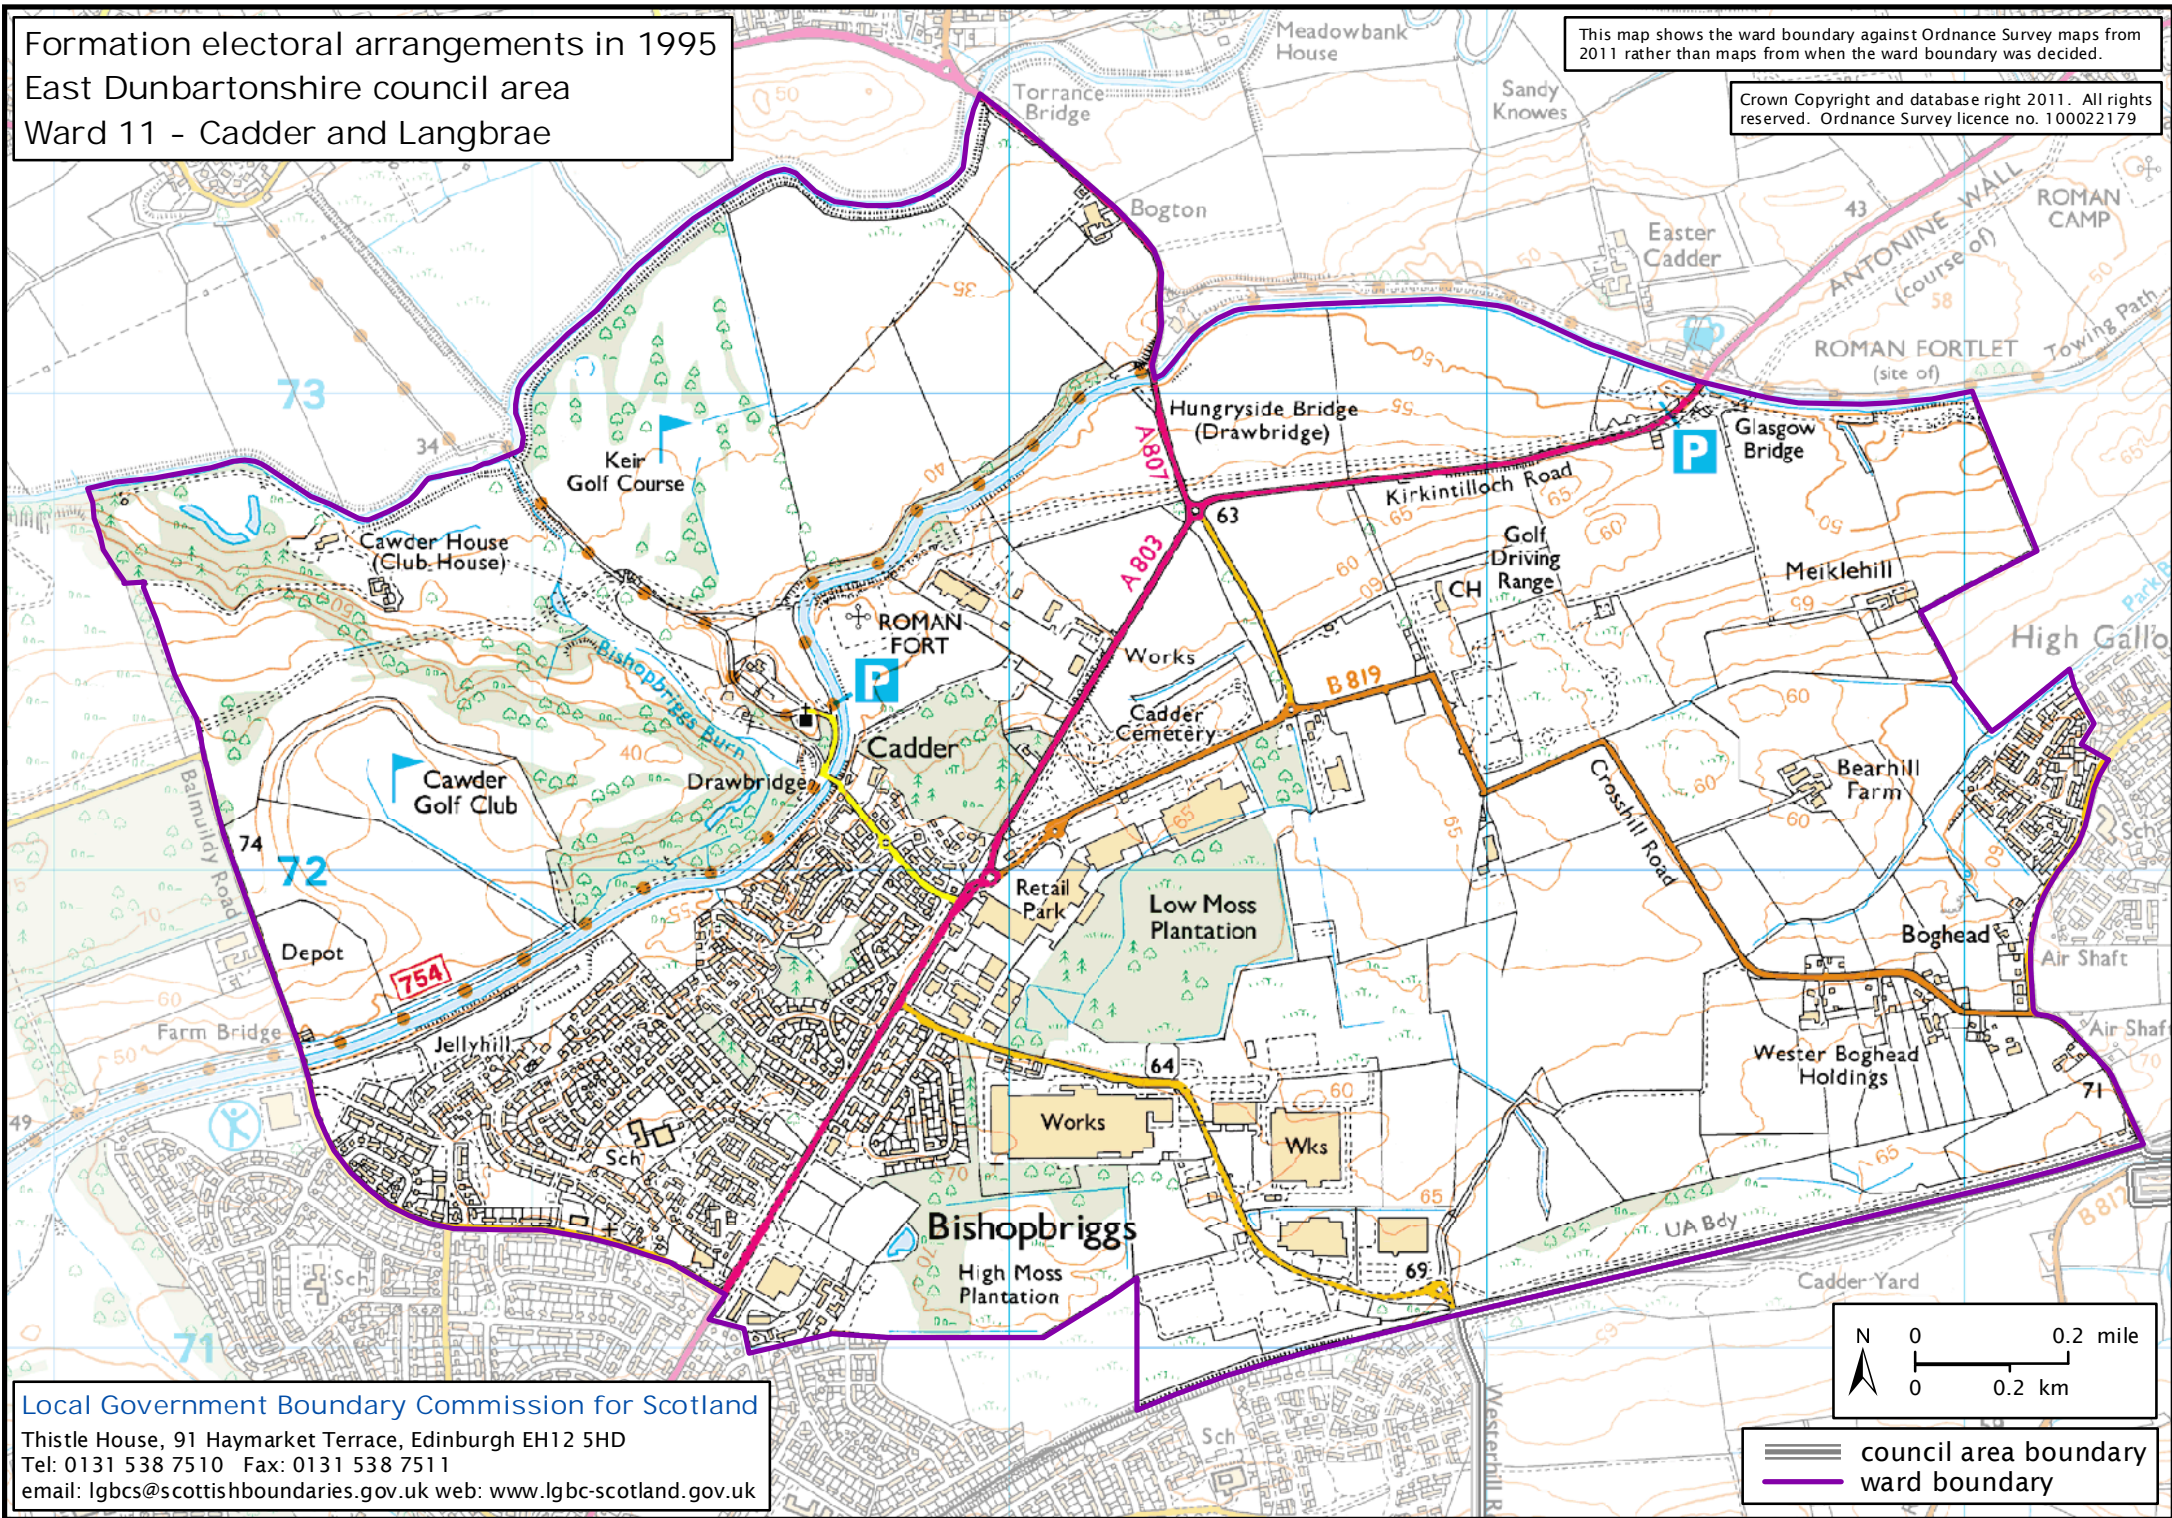

Formation electoral arrangements in 1995
 East Dunbartonshire council area
 Ward 11 - Cadder and Langbrae

This map shows the ward boundary against Ordnance Survey maps from 2011 rather than maps from when the ward boundary was decided.

Crown Copyright and database right 2011. All rights reserved. Ordnance Survey licence no. 100022179

Local Government Boundary Commission for Scotland

Thistle House, 91 Haymarket Terrace, Edinburgh EH12 5HD
 Tel: 0131 538 7510 Fax: 0131 538 7511
 email: lgbcscottishboundaries.gov.uk web: www.lgbc-scotland.gov.uk

 council area boundary
 ward boundary