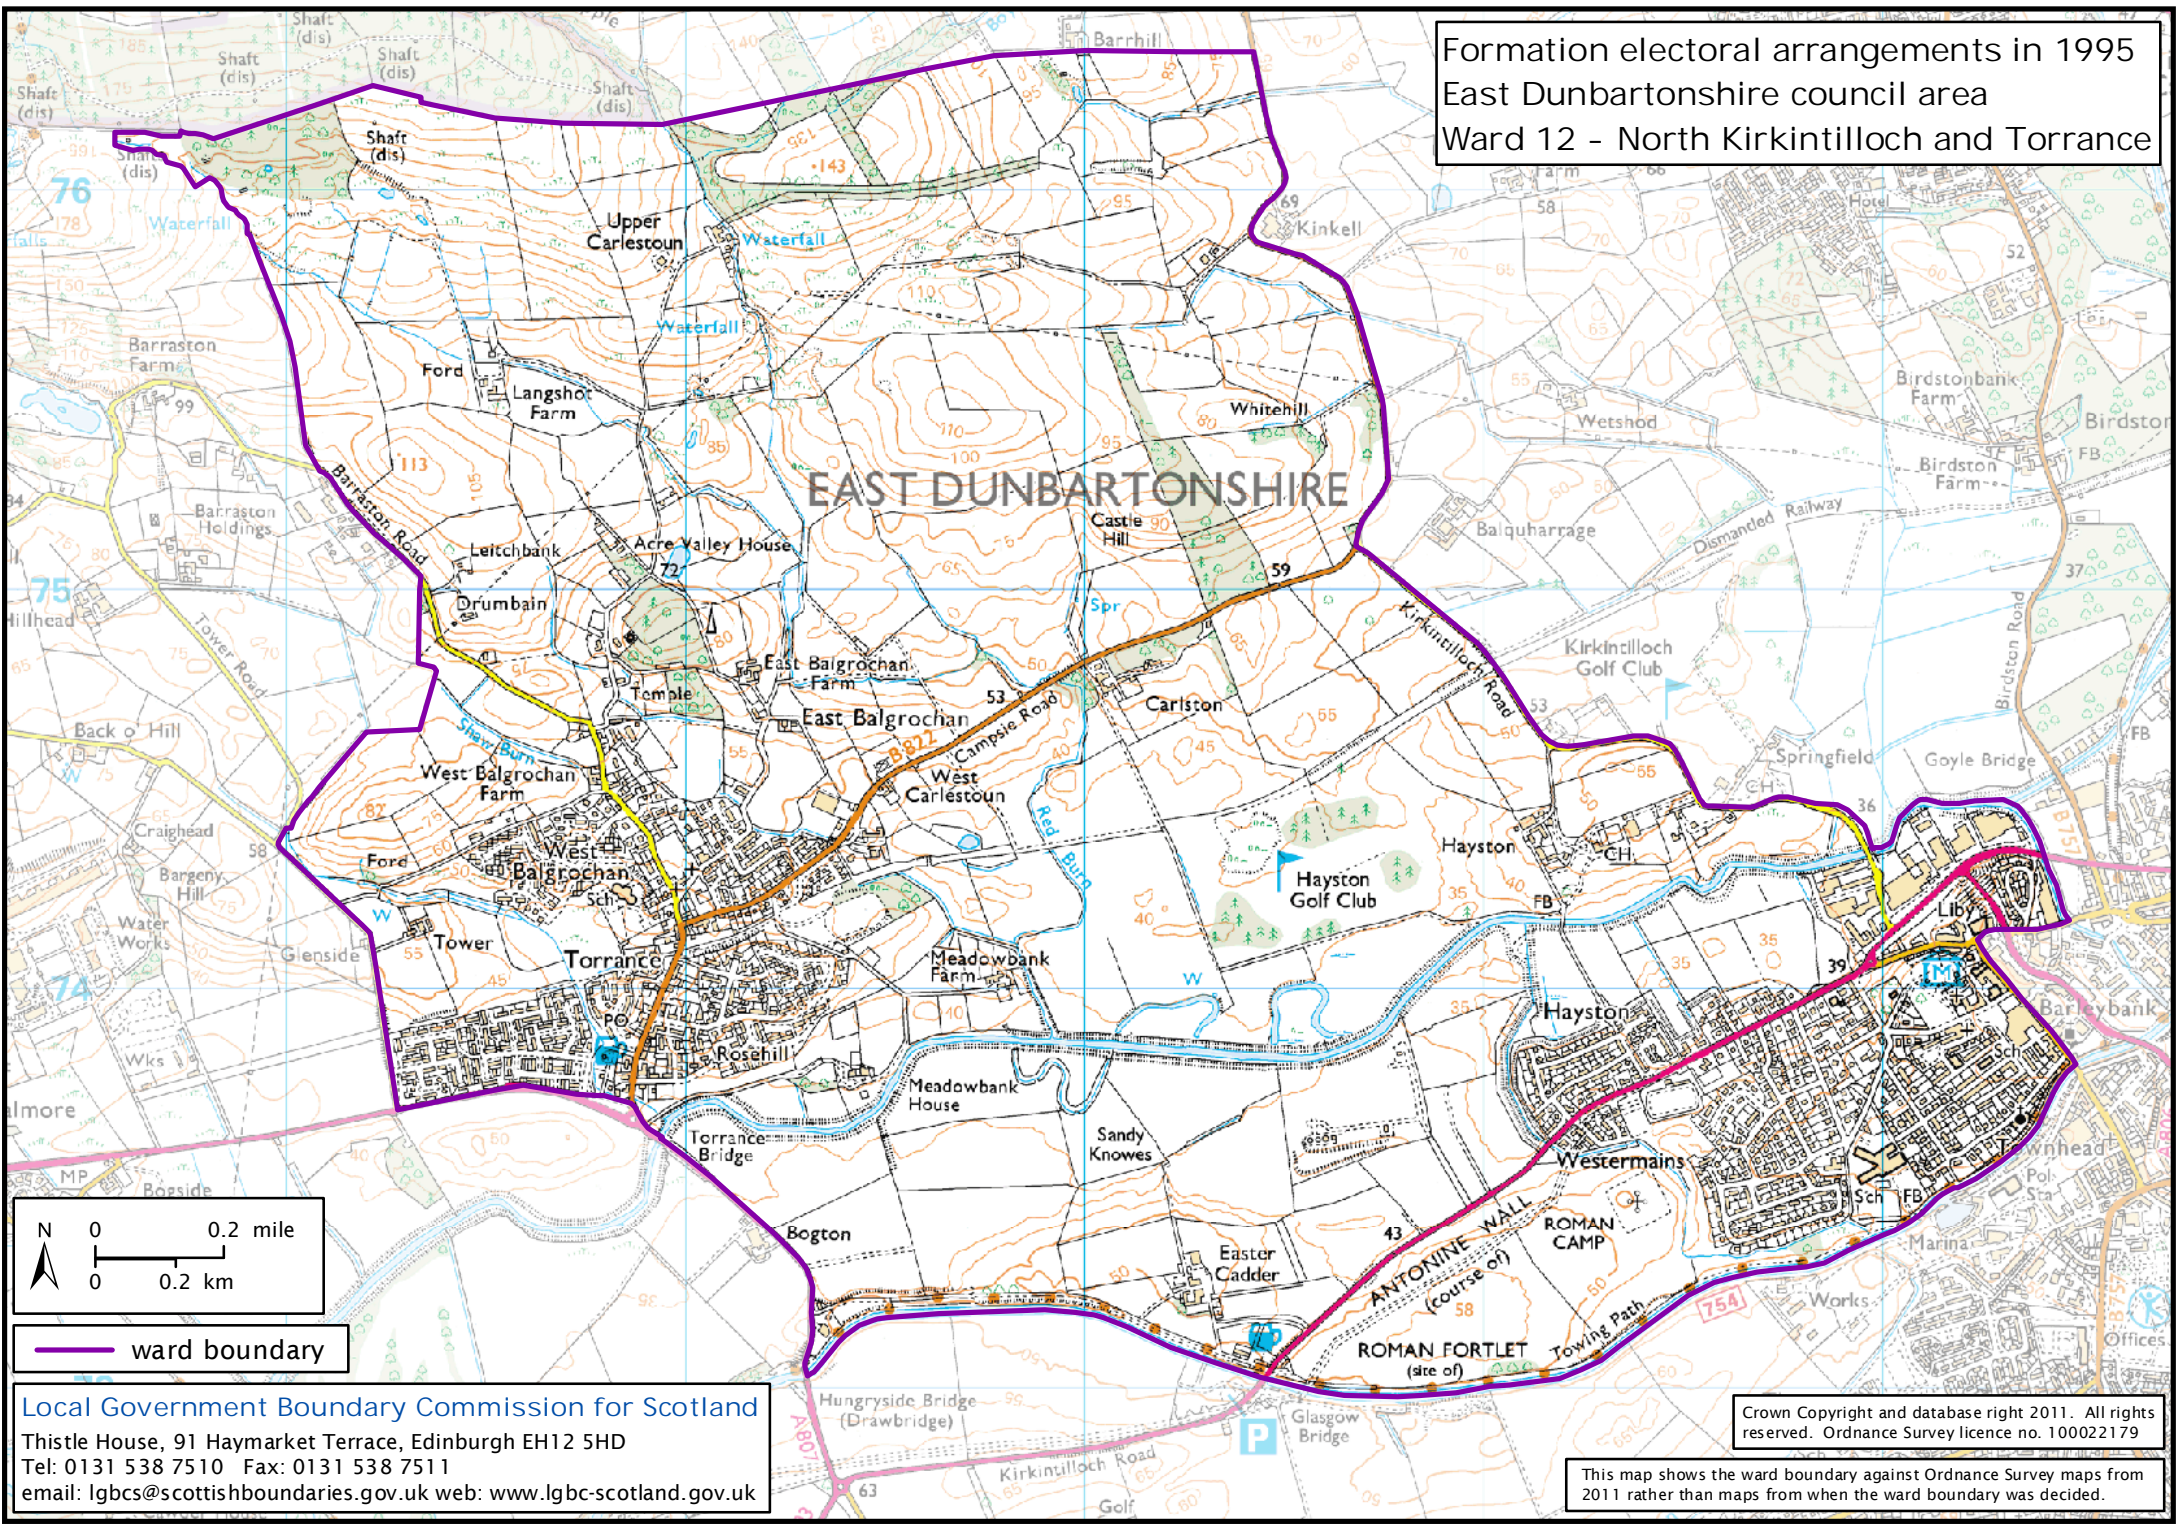

Formation electoral arrangements in 1995
 East Dunbartonshire council area
 Ward 12 - North Kirkintilloch and Torrance

— ward boundary

Local Government Boundary Commission for Scotland
 Thistle House, 91 Haymarket Terrace, Edinburgh EH12 5HD
 Tel: 0131 538 7510 Fax: 0131 538 7511
 email: lgbcscottishboundaries.gov.uk web: www.lgbc-scotland.gov.uk

Crown Copyright and database right 2011. All rights reserved. Ordnance Survey licence no. 100022179

This map shows the ward boundary against Ordnance Survey maps from 2011 rather than maps from when the ward boundary was decided.