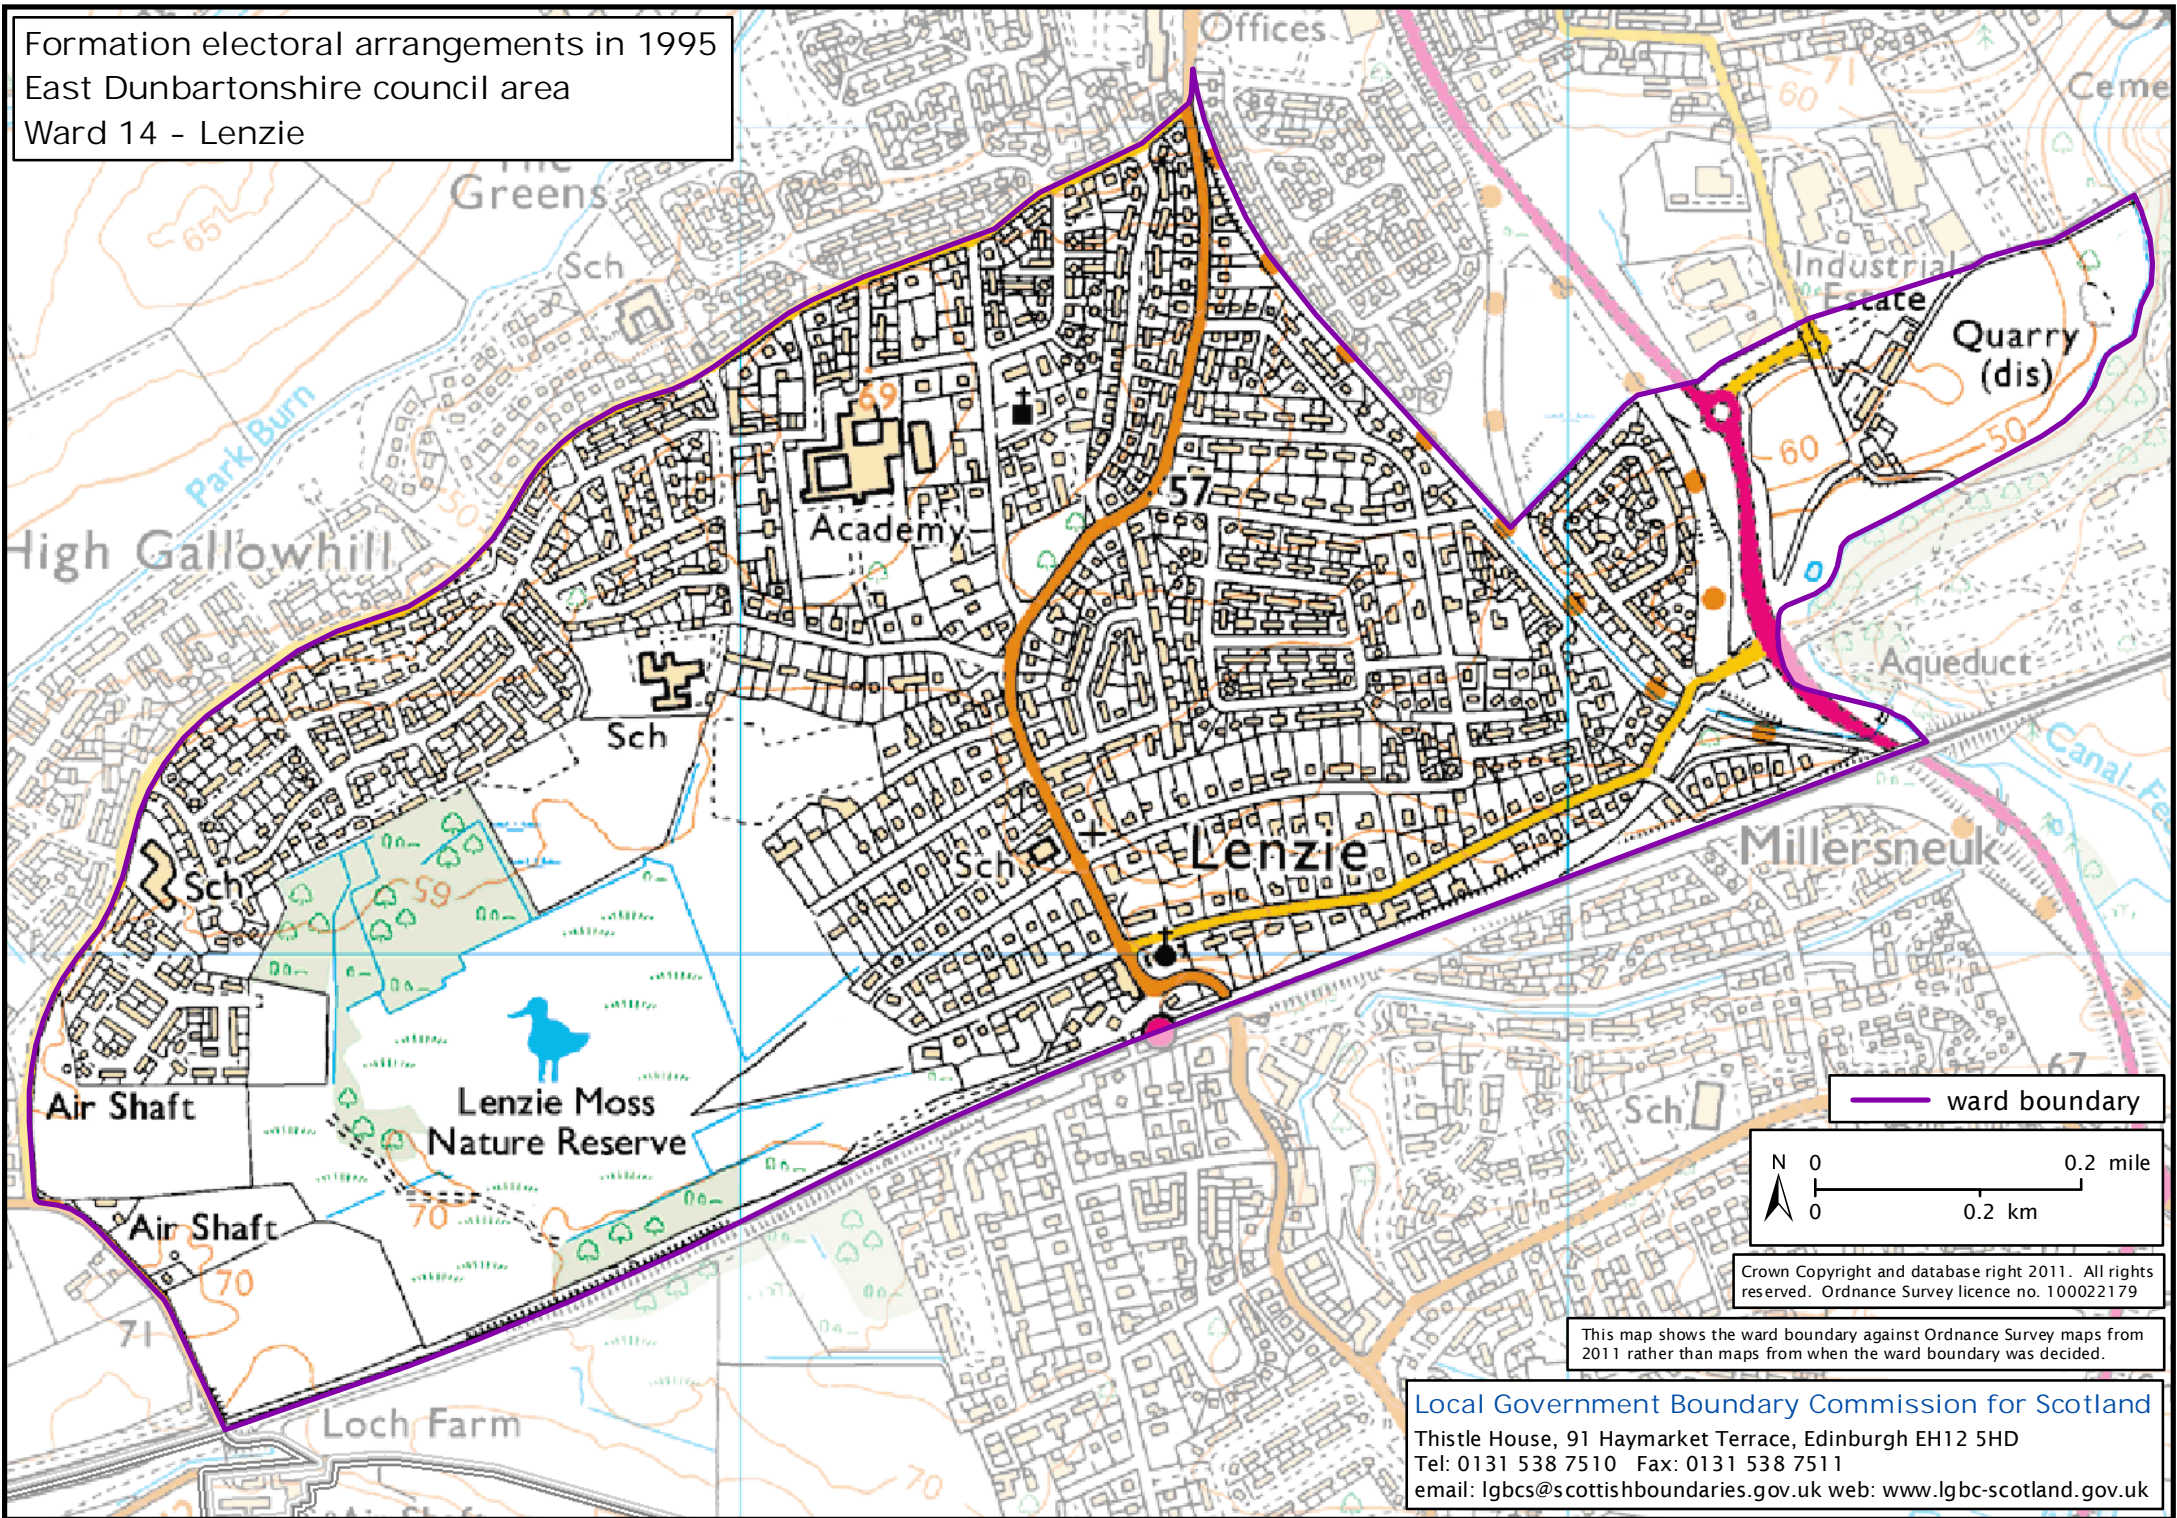

Formation electoral arrangements in 1995
East Dunbartonshire council area
Ward 14 - Lenzie

— ward boundary

Crown Copyright and database right 2011. All rights reserved. Ordnance Survey licence no. 100022179

This map shows the ward boundary against Ordnance Survey maps from 2011 rather than maps from when the ward boundary was decided.

Local Government Boundary Commission for Scotland

Thistle House, 91 Haymarket Terrace, Edinburgh EH12 5HD
Tel: 0131 538 7510 Fax: 0131 538 7511
email: lgbcscottishboundaries.gov.uk web: www.lgbc-scotland.gov.uk