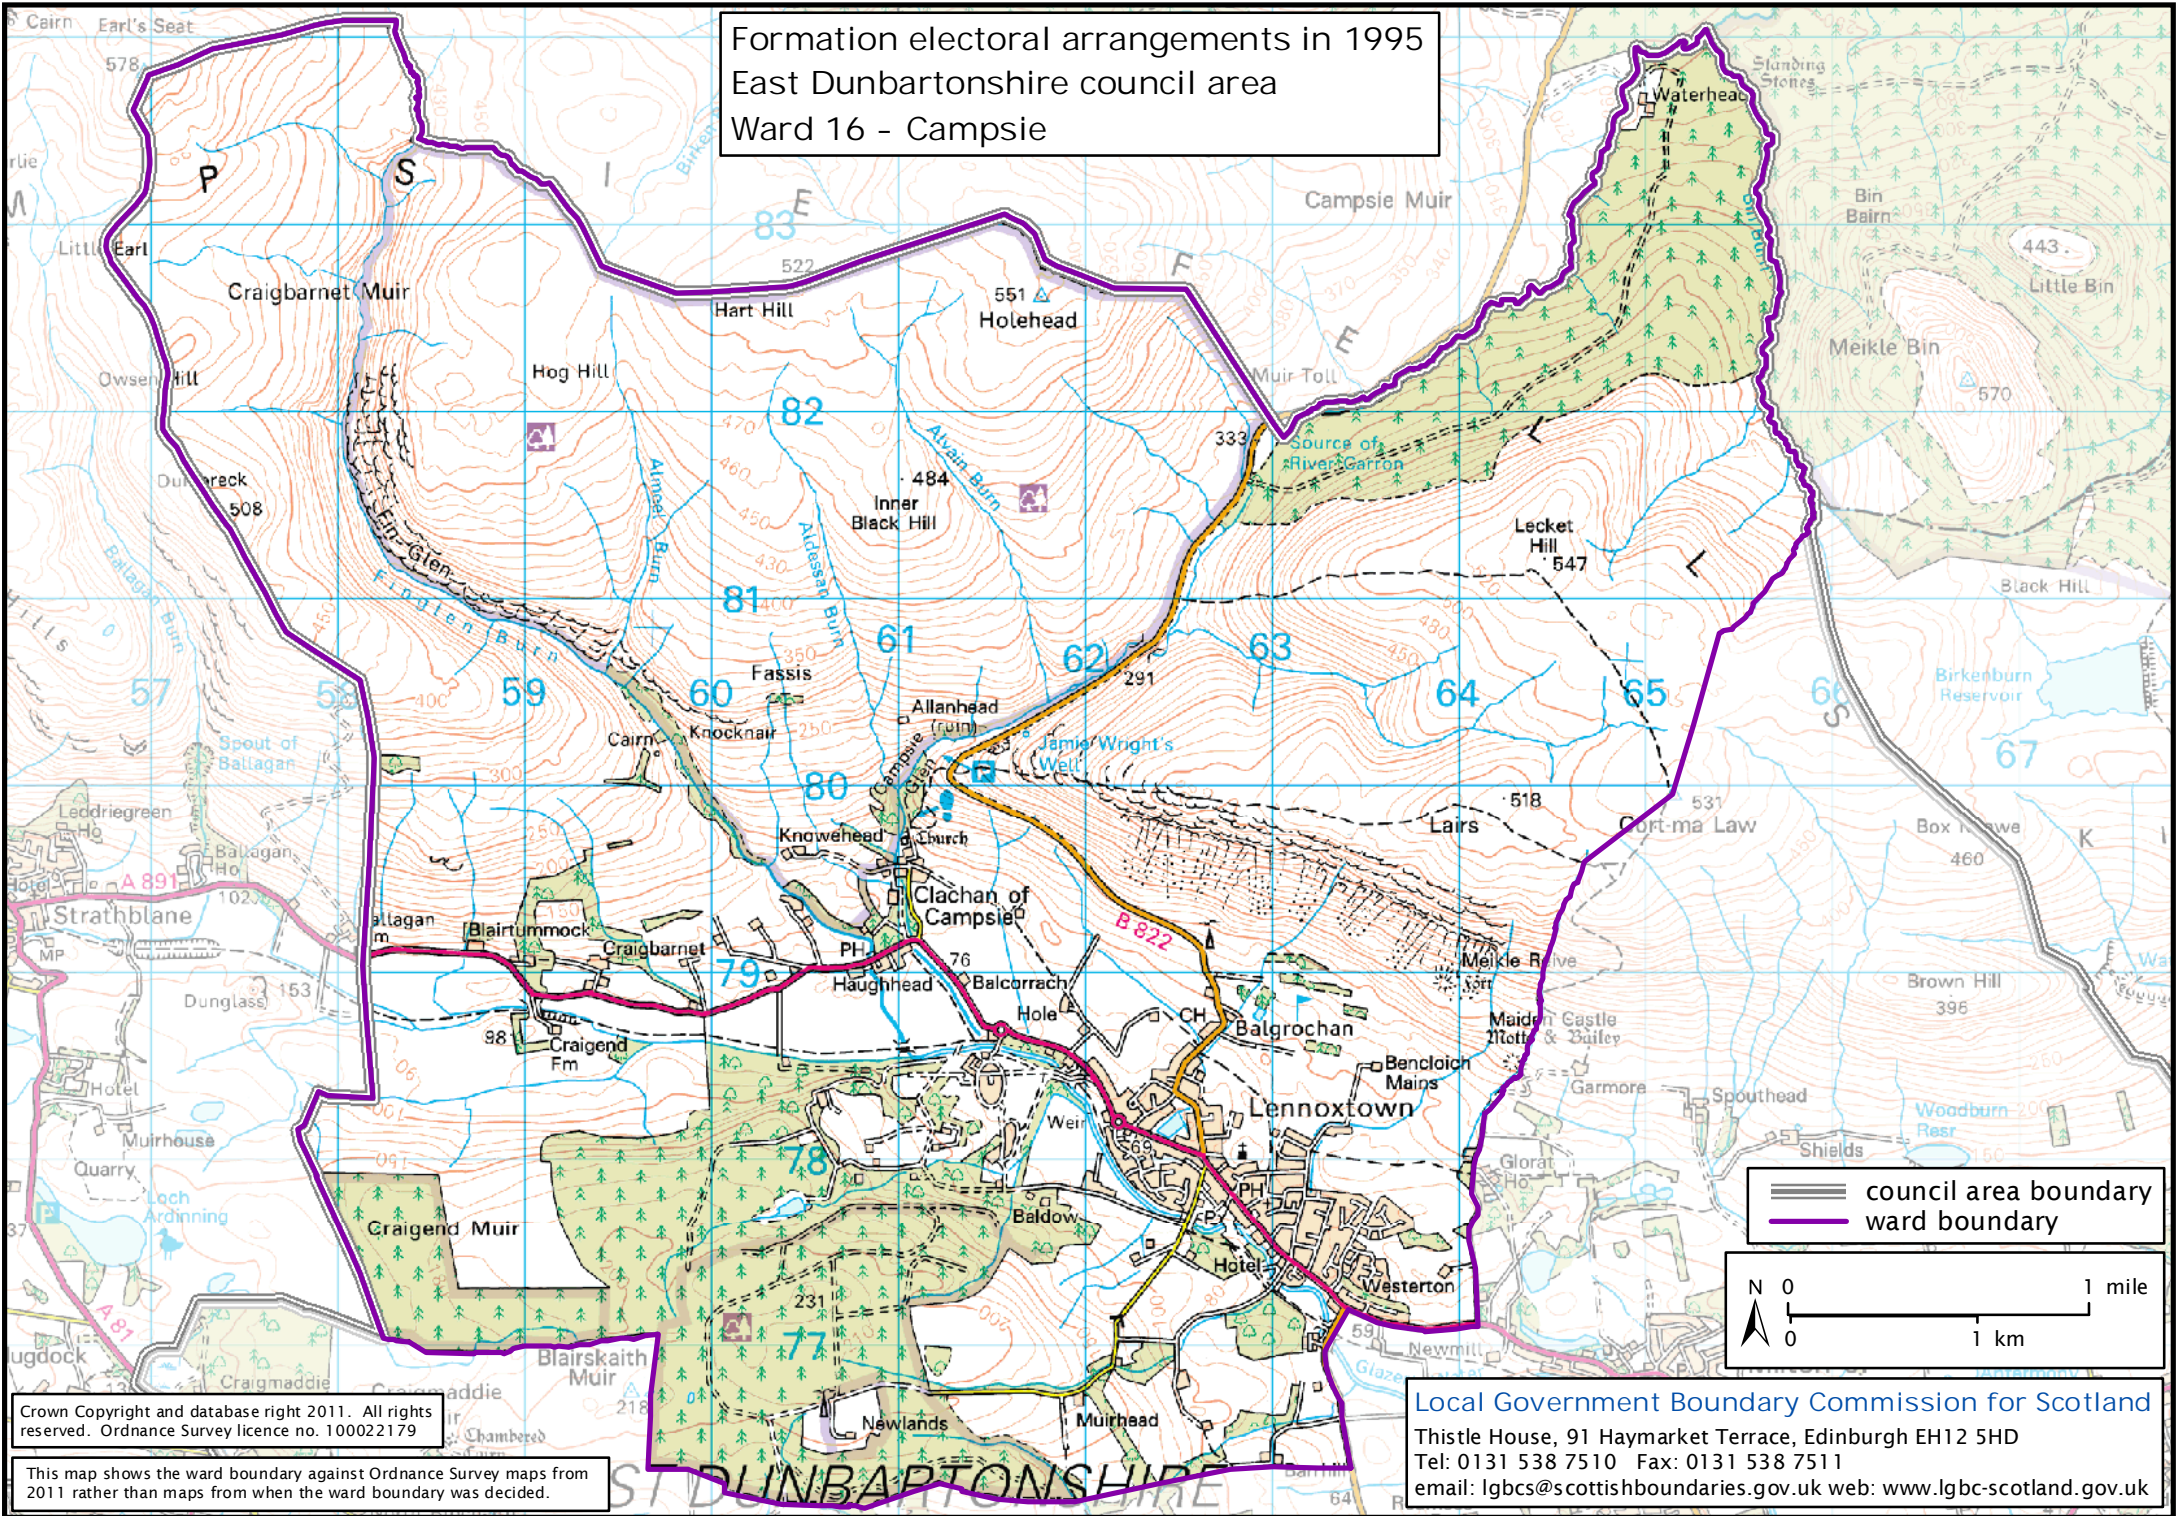

Formation electoral arrangements in 1995  
 East Dunbartonshire council area  
 Ward 16 - Campsie

Crown Copyright and database right 2011. All rights reserved. Ordnance Survey licence no. 100022179

This map shows the ward boundary against Ordnance Survey maps from 2011 rather than maps from when the ward boundary was decided.

Local Government Boundary Commission for Scotland

Thistle House, 91 Haymarket Terrace, Edinburgh EH12 5HD

Tel: 0131 538 7510 Fax: 0131 538 7511

email: [lgbcscottishboundaries.gov.uk](mailto:lgbcscottishboundaries.gov.uk) web: [www.lgbc-scotland.gov.uk](http://www.lgbc-scotland.gov.uk)