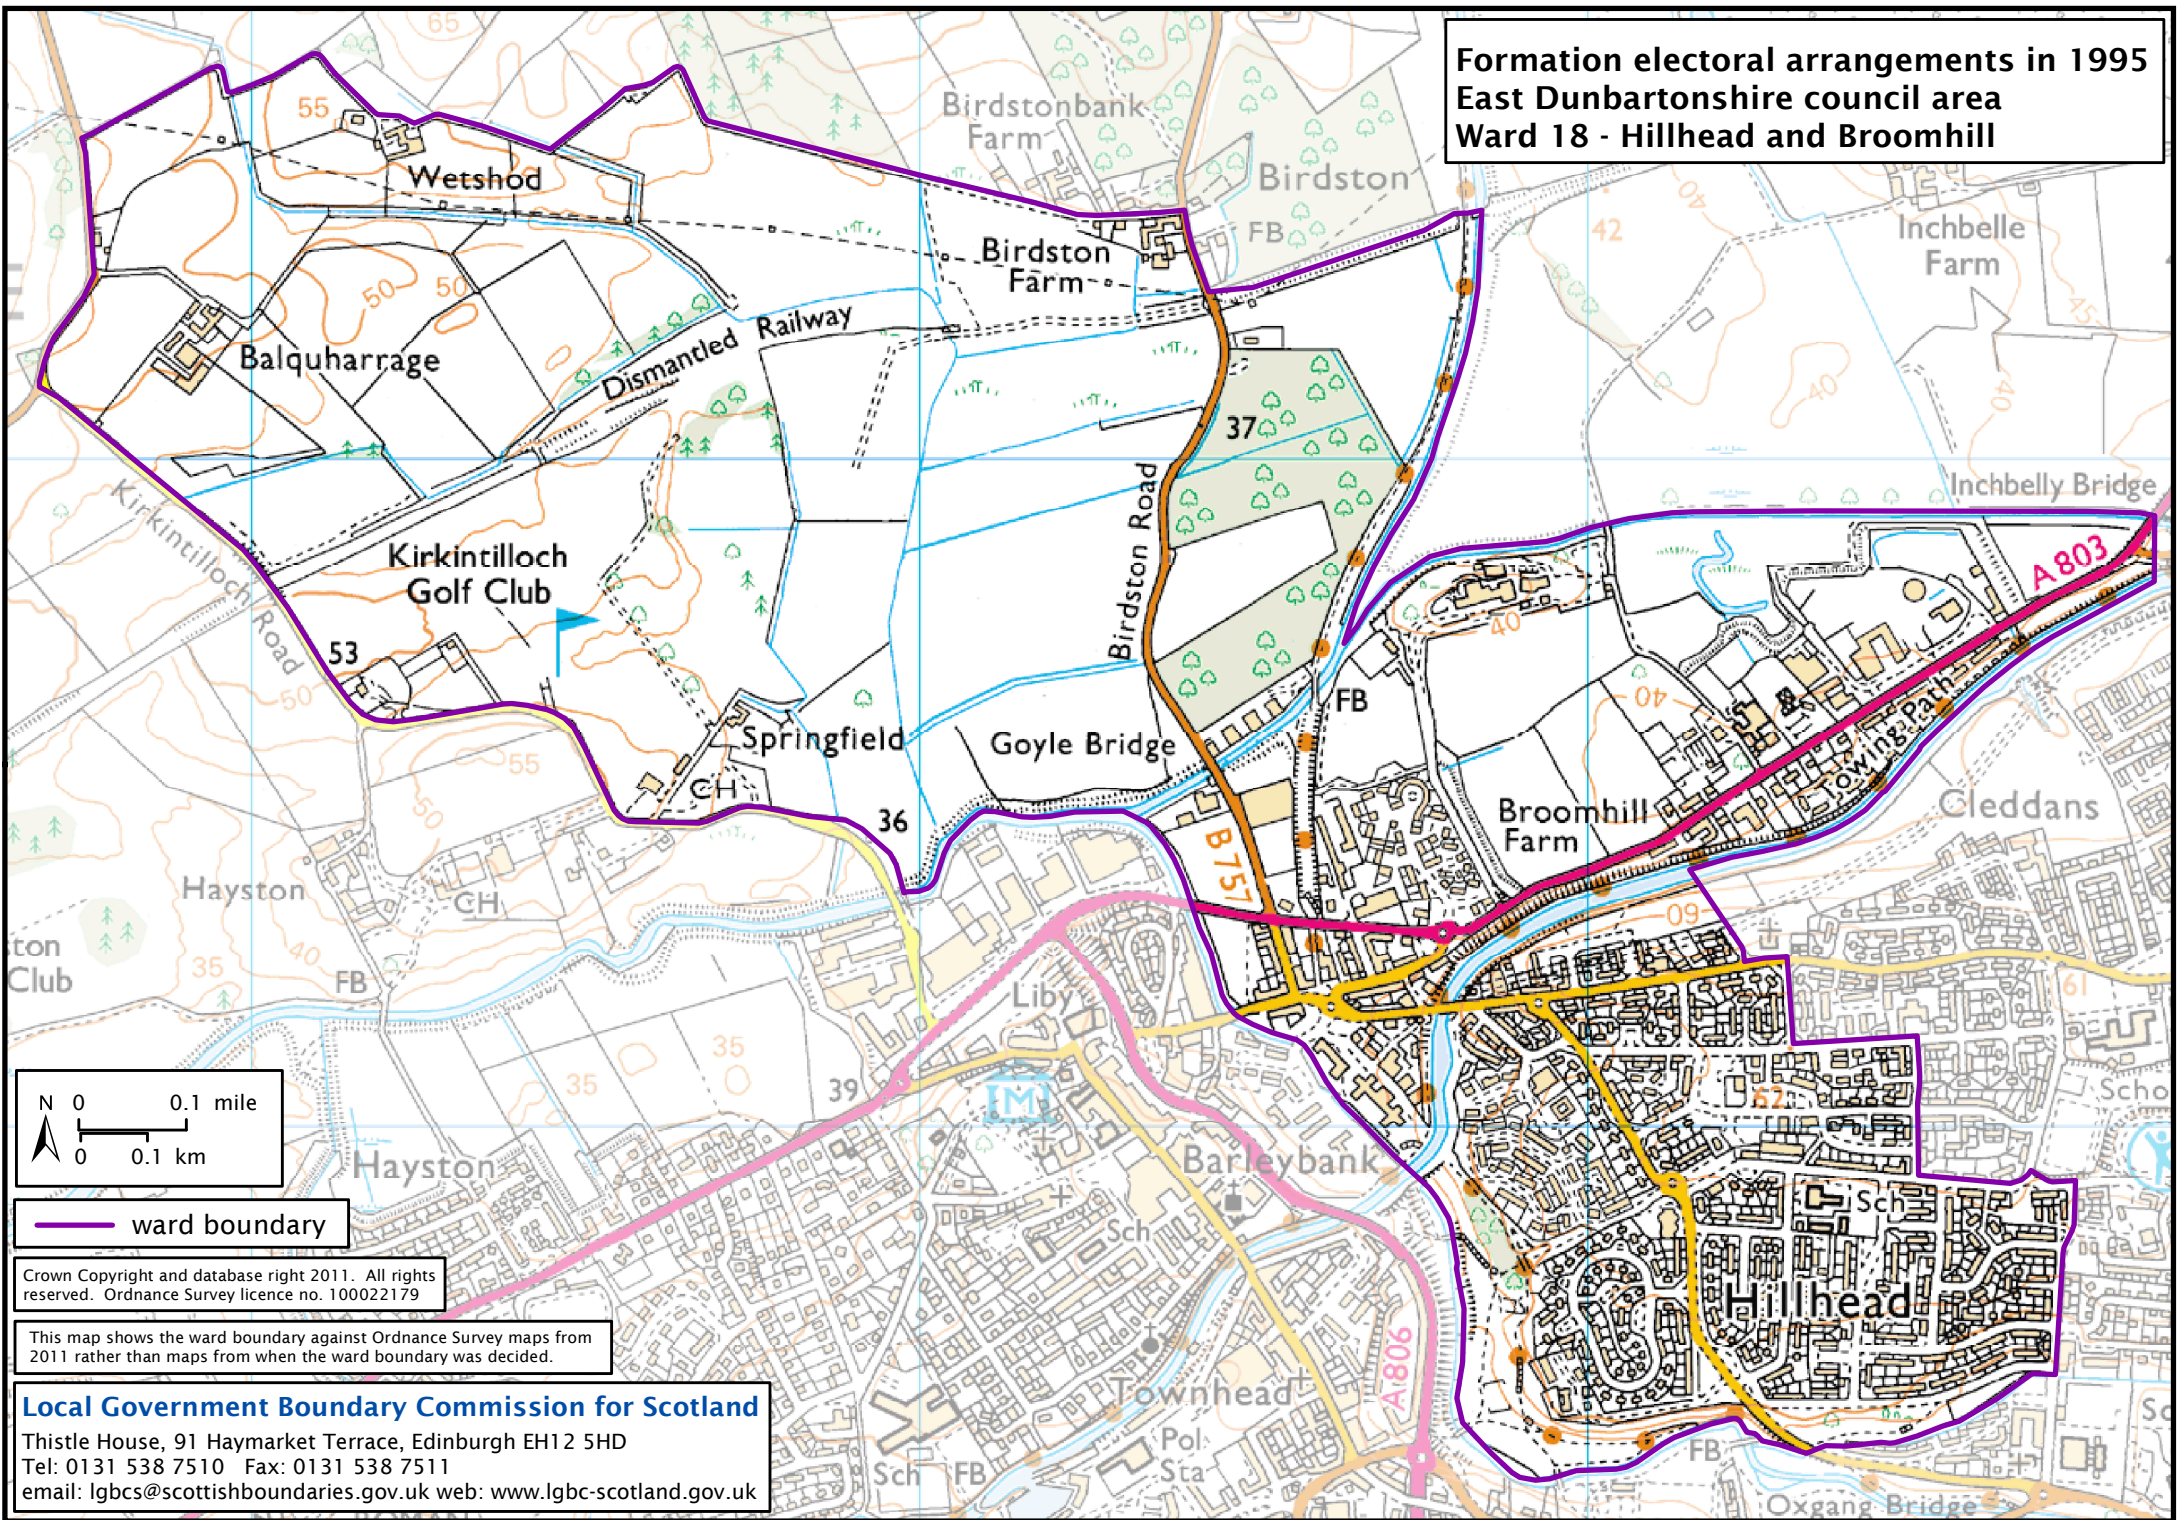

**Formation electoral arrangements in 1995  
East Dunbartonshire council area  
Ward 18 - Hillhead and Broomhill**

— ward boundary

Crown Copyright and database right 2011. All rights reserved. Ordnance Survey licence no. 100022179

This map shows the ward boundary against Ordnance Survey maps from 2011 rather than maps from when the ward boundary was decided.

**Local Government Boundary Commission for Scotland**  
 Thistle House, 91 Haymarket Terrace, Edinburgh EH12 5HD  
 Tel: 0131 538 7510 Fax: 0131 538 7511  
 email: [lgbcscottishboundaries.gov.uk](mailto:lgbcscottishboundaries.gov.uk) web: [www.lgbc-scotland.gov.uk](http://www.lgbc-scotland.gov.uk)