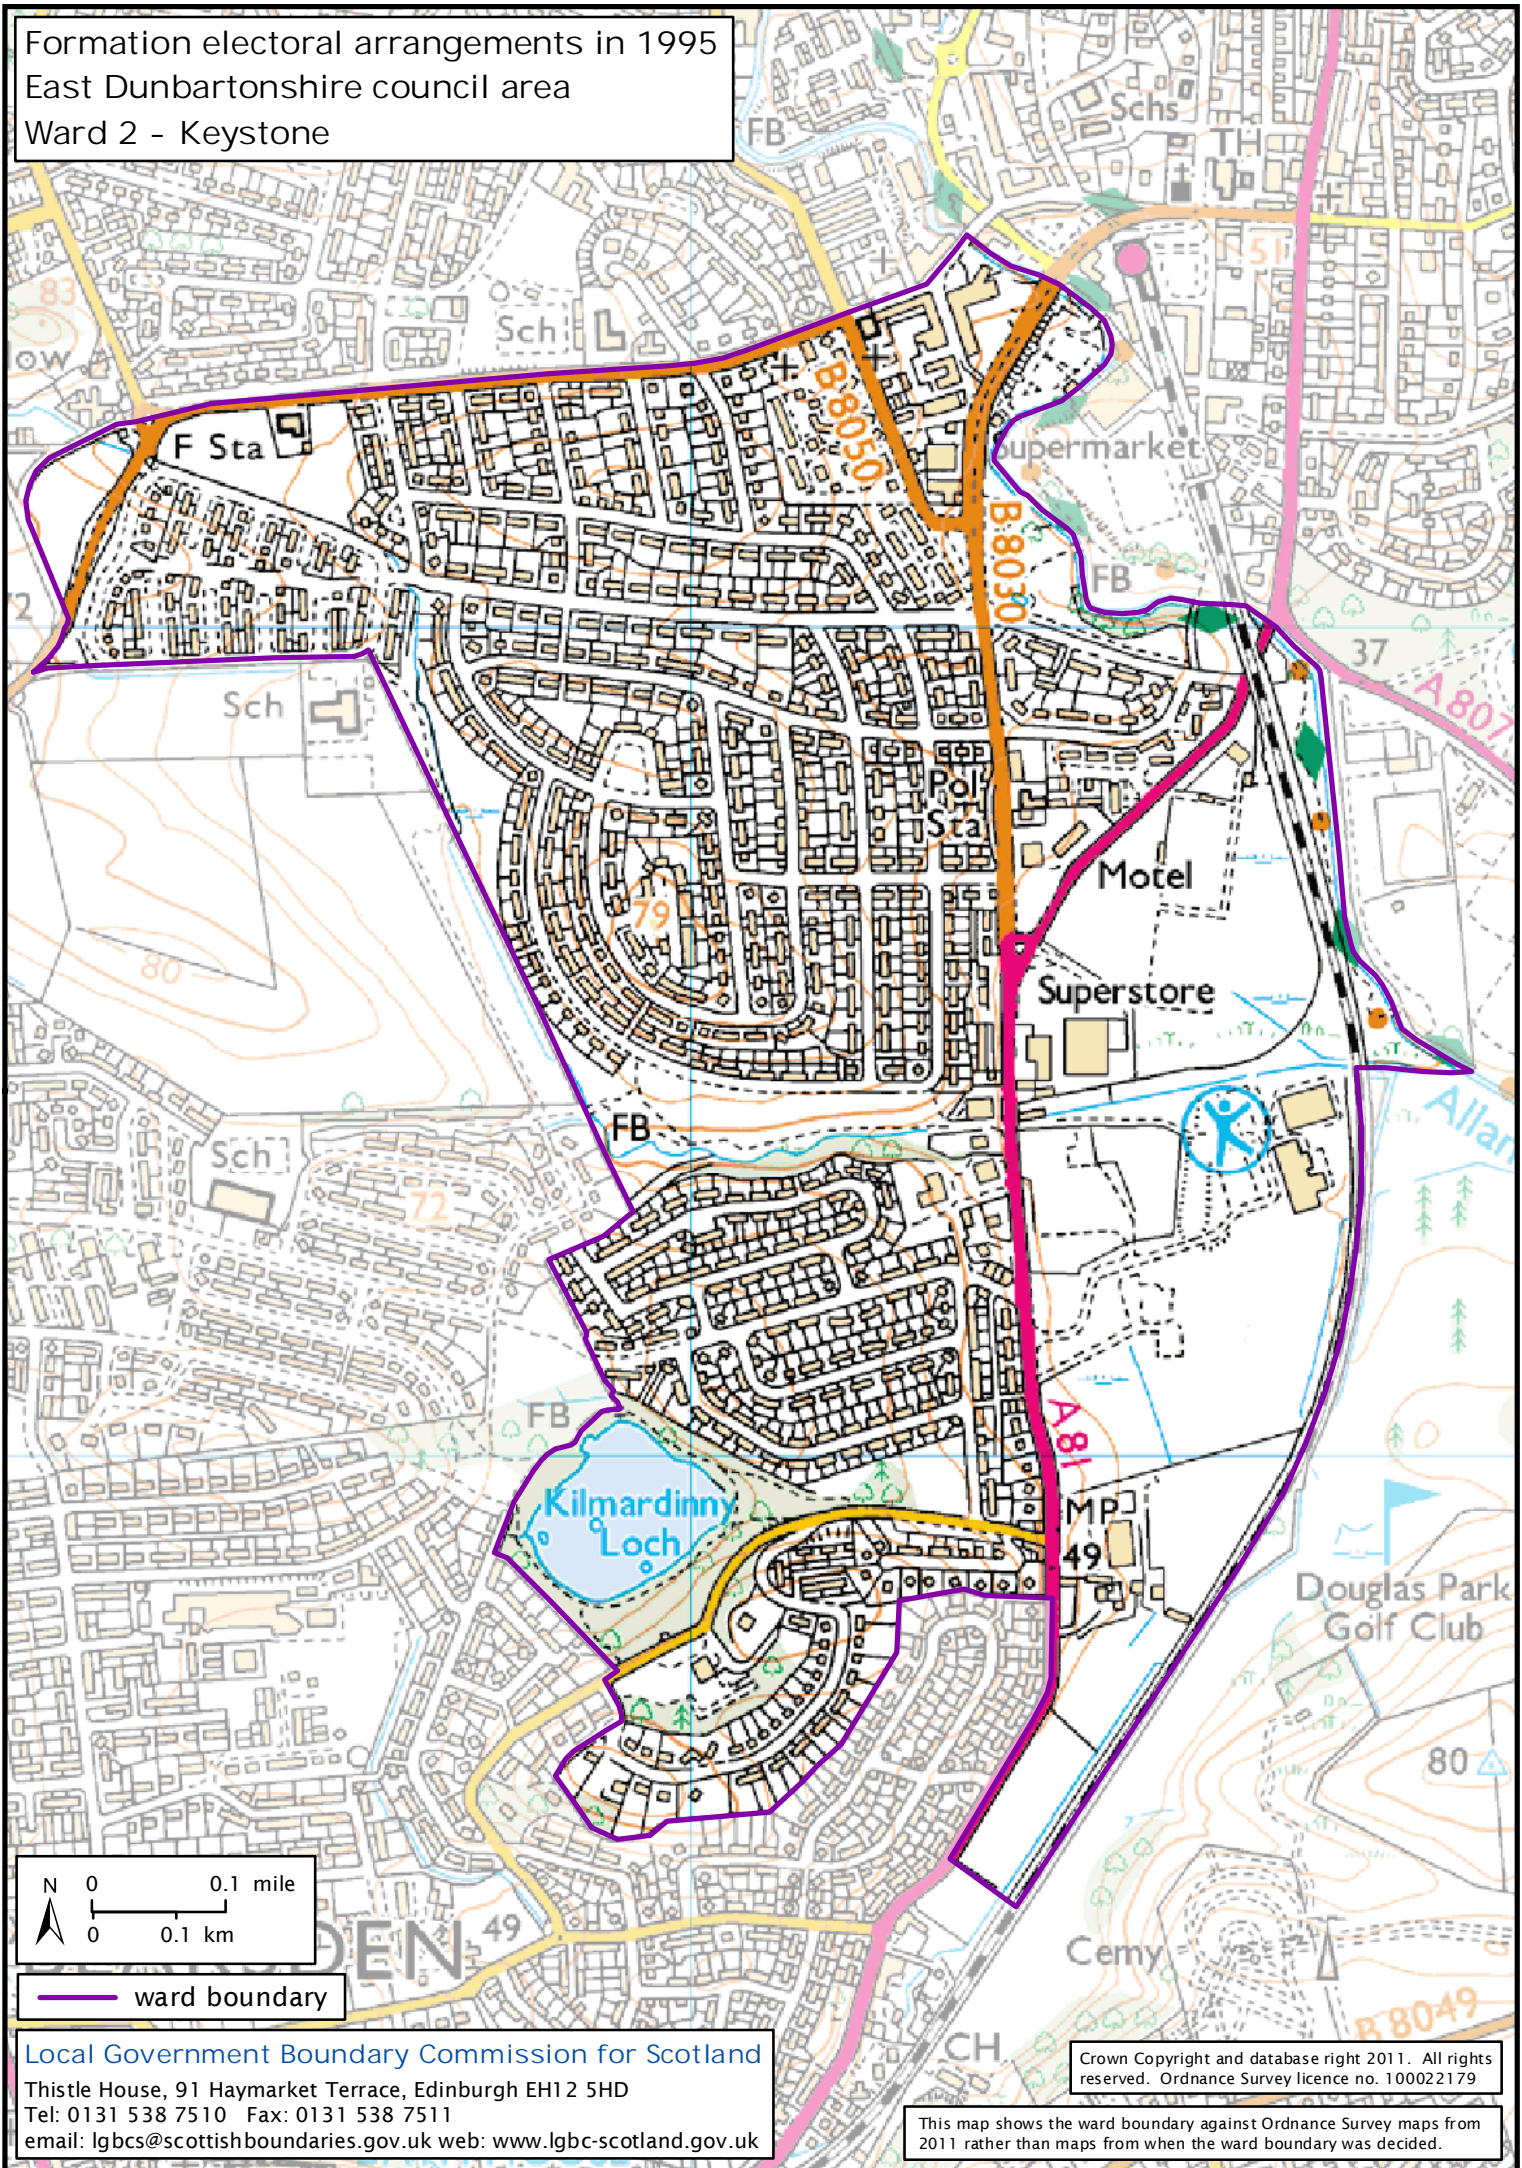

Formation electoral arrangements in 1995  
East Dunbartonshire council area  
Ward 2 - Keystone

N 0 0.1 mile  
0 0.1 km

ward boundary

Local Government Boundary Commission for Scotland  
Thistle House, 91 Haymarket Terrace, Edinburgh EH12 5HD  
Tel: 0131 538 7510 Fax: 0131 538 7511  
email: lgbc@scottishboundaries.gov.uk web: www.lgbc-scotland.gov.uk

Crown Copyright and database right 2011. All rights reserved. Ordnance Survey licence no. 100022179

This map shows the ward boundary against Ordnance Survey maps from 2011 rather than maps from when the ward boundary was decided.