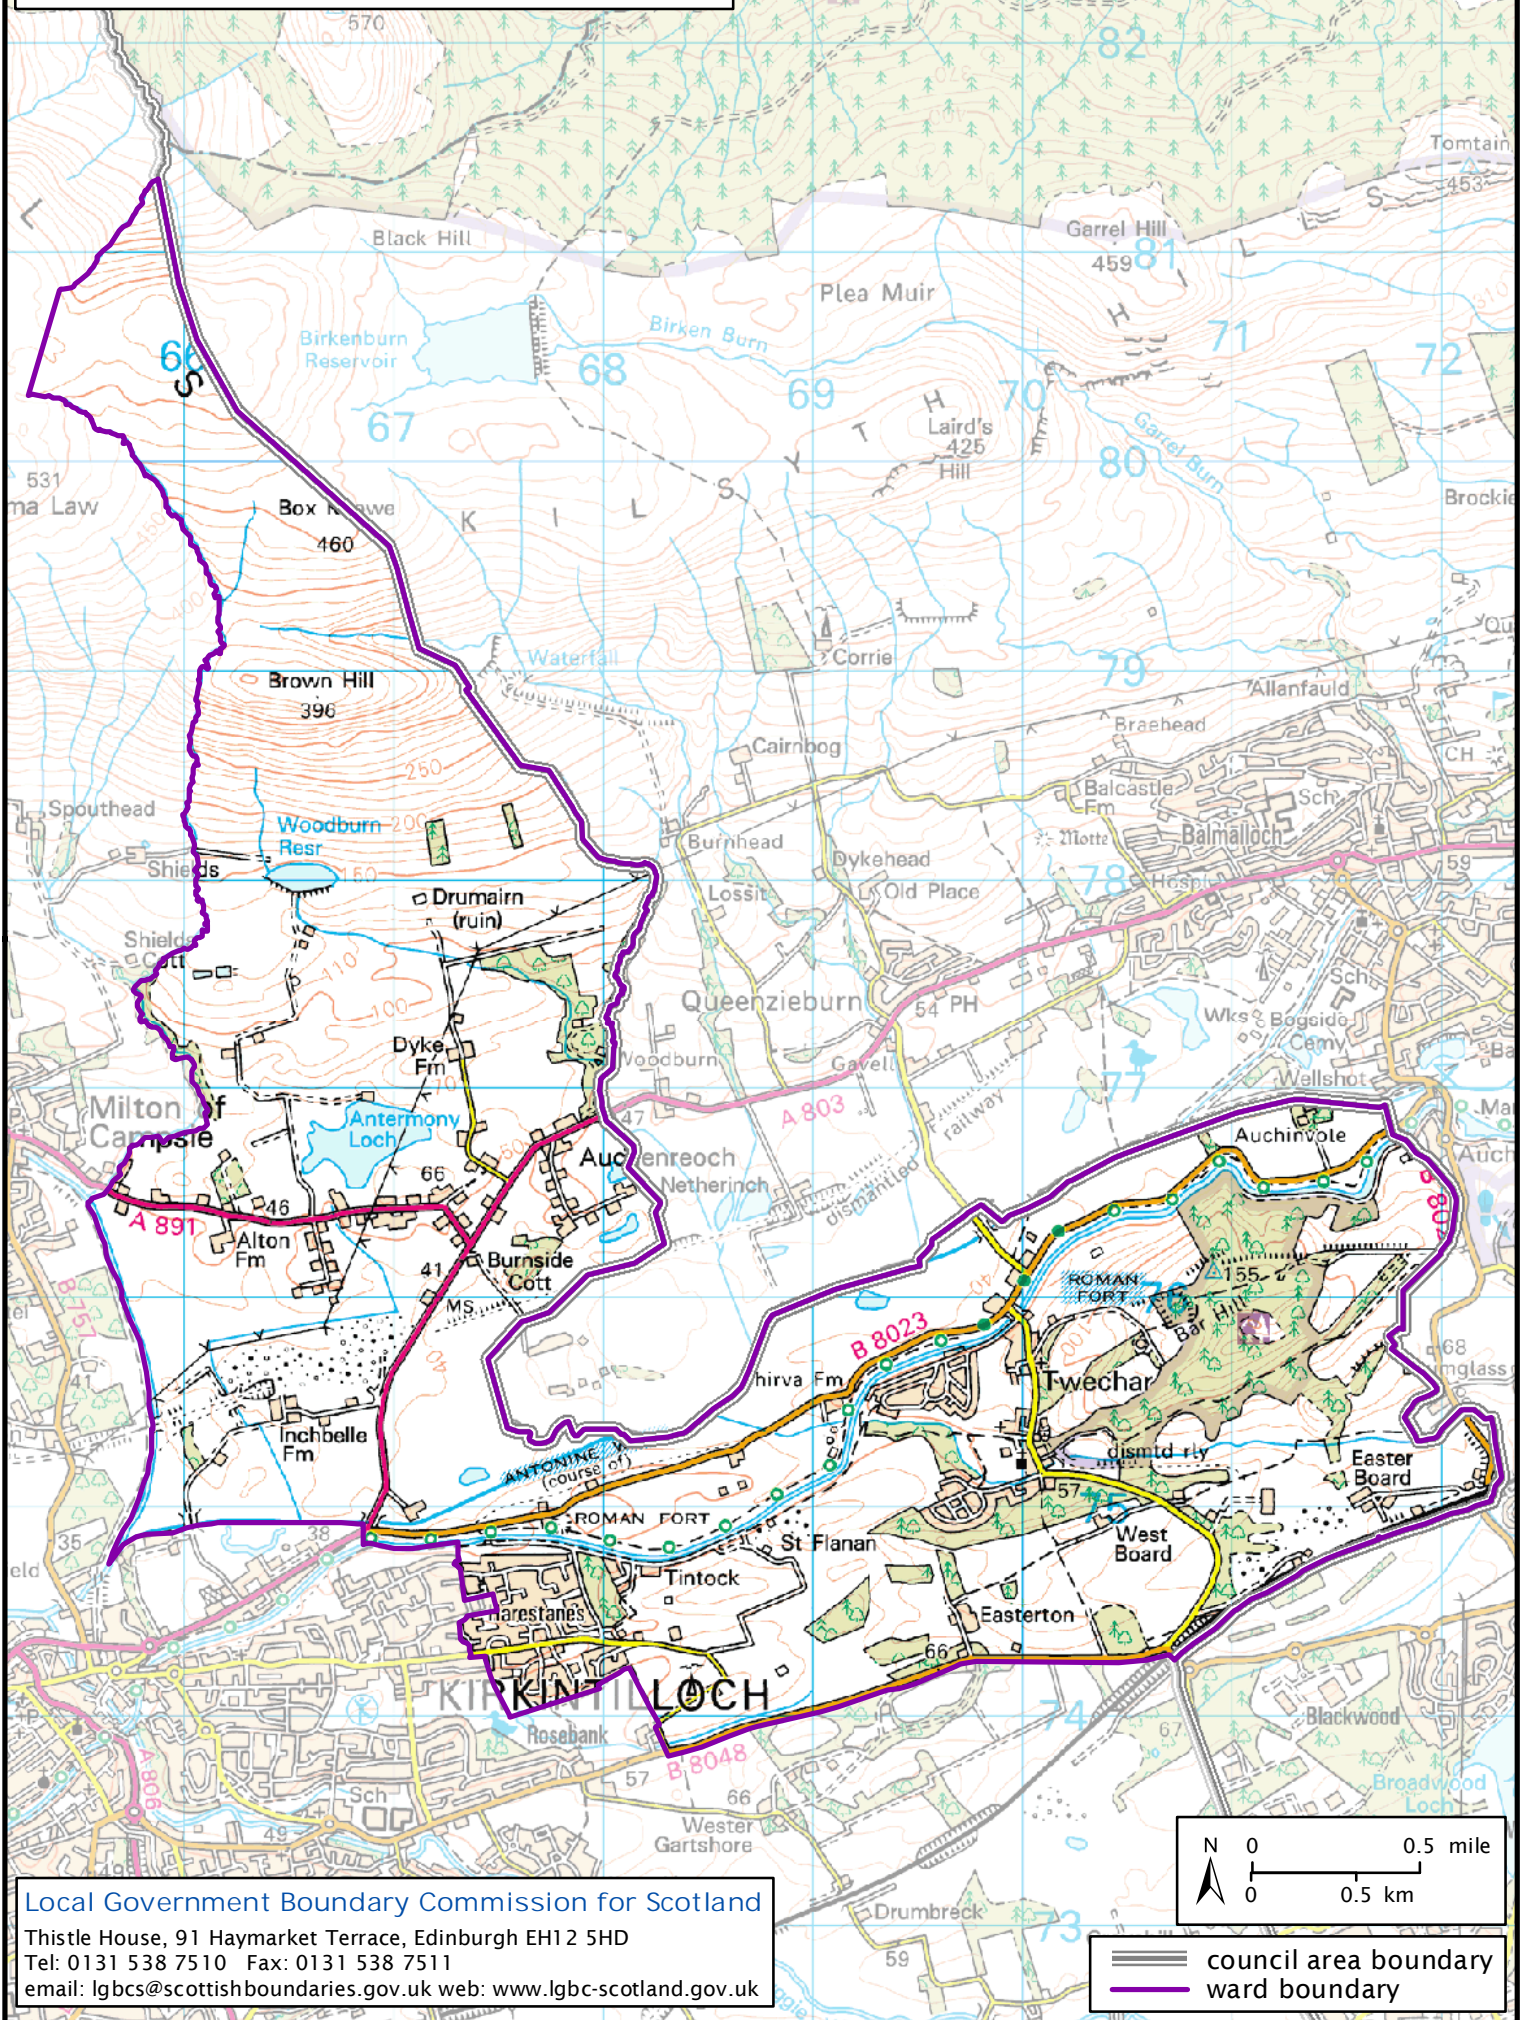

Formation electoral arrangements in 1995  
 East Dunbartonshire council area  
 Ward 20 - East Harestanes and Twechar

This map shows the ward boundary against Ordnance Survey maps from 2011 rather than maps from when the ward boundary was decided.

Crown Copyright and database right 2011. All rights reserved. Ordnance Survey licence no. 100022179

Local Government Boundary Commission for Scotland  
 Thistle House, 91 Haymarket Terrace, Edinburgh EH12 5HD  
 Tel: 0131 538 7510 Fax: 0131 538 7511  
 email: lgbc@scottishboundaries.gov.uk web: www.lgbc-scotland.gov.uk

 council area boundary  
 ward boundary