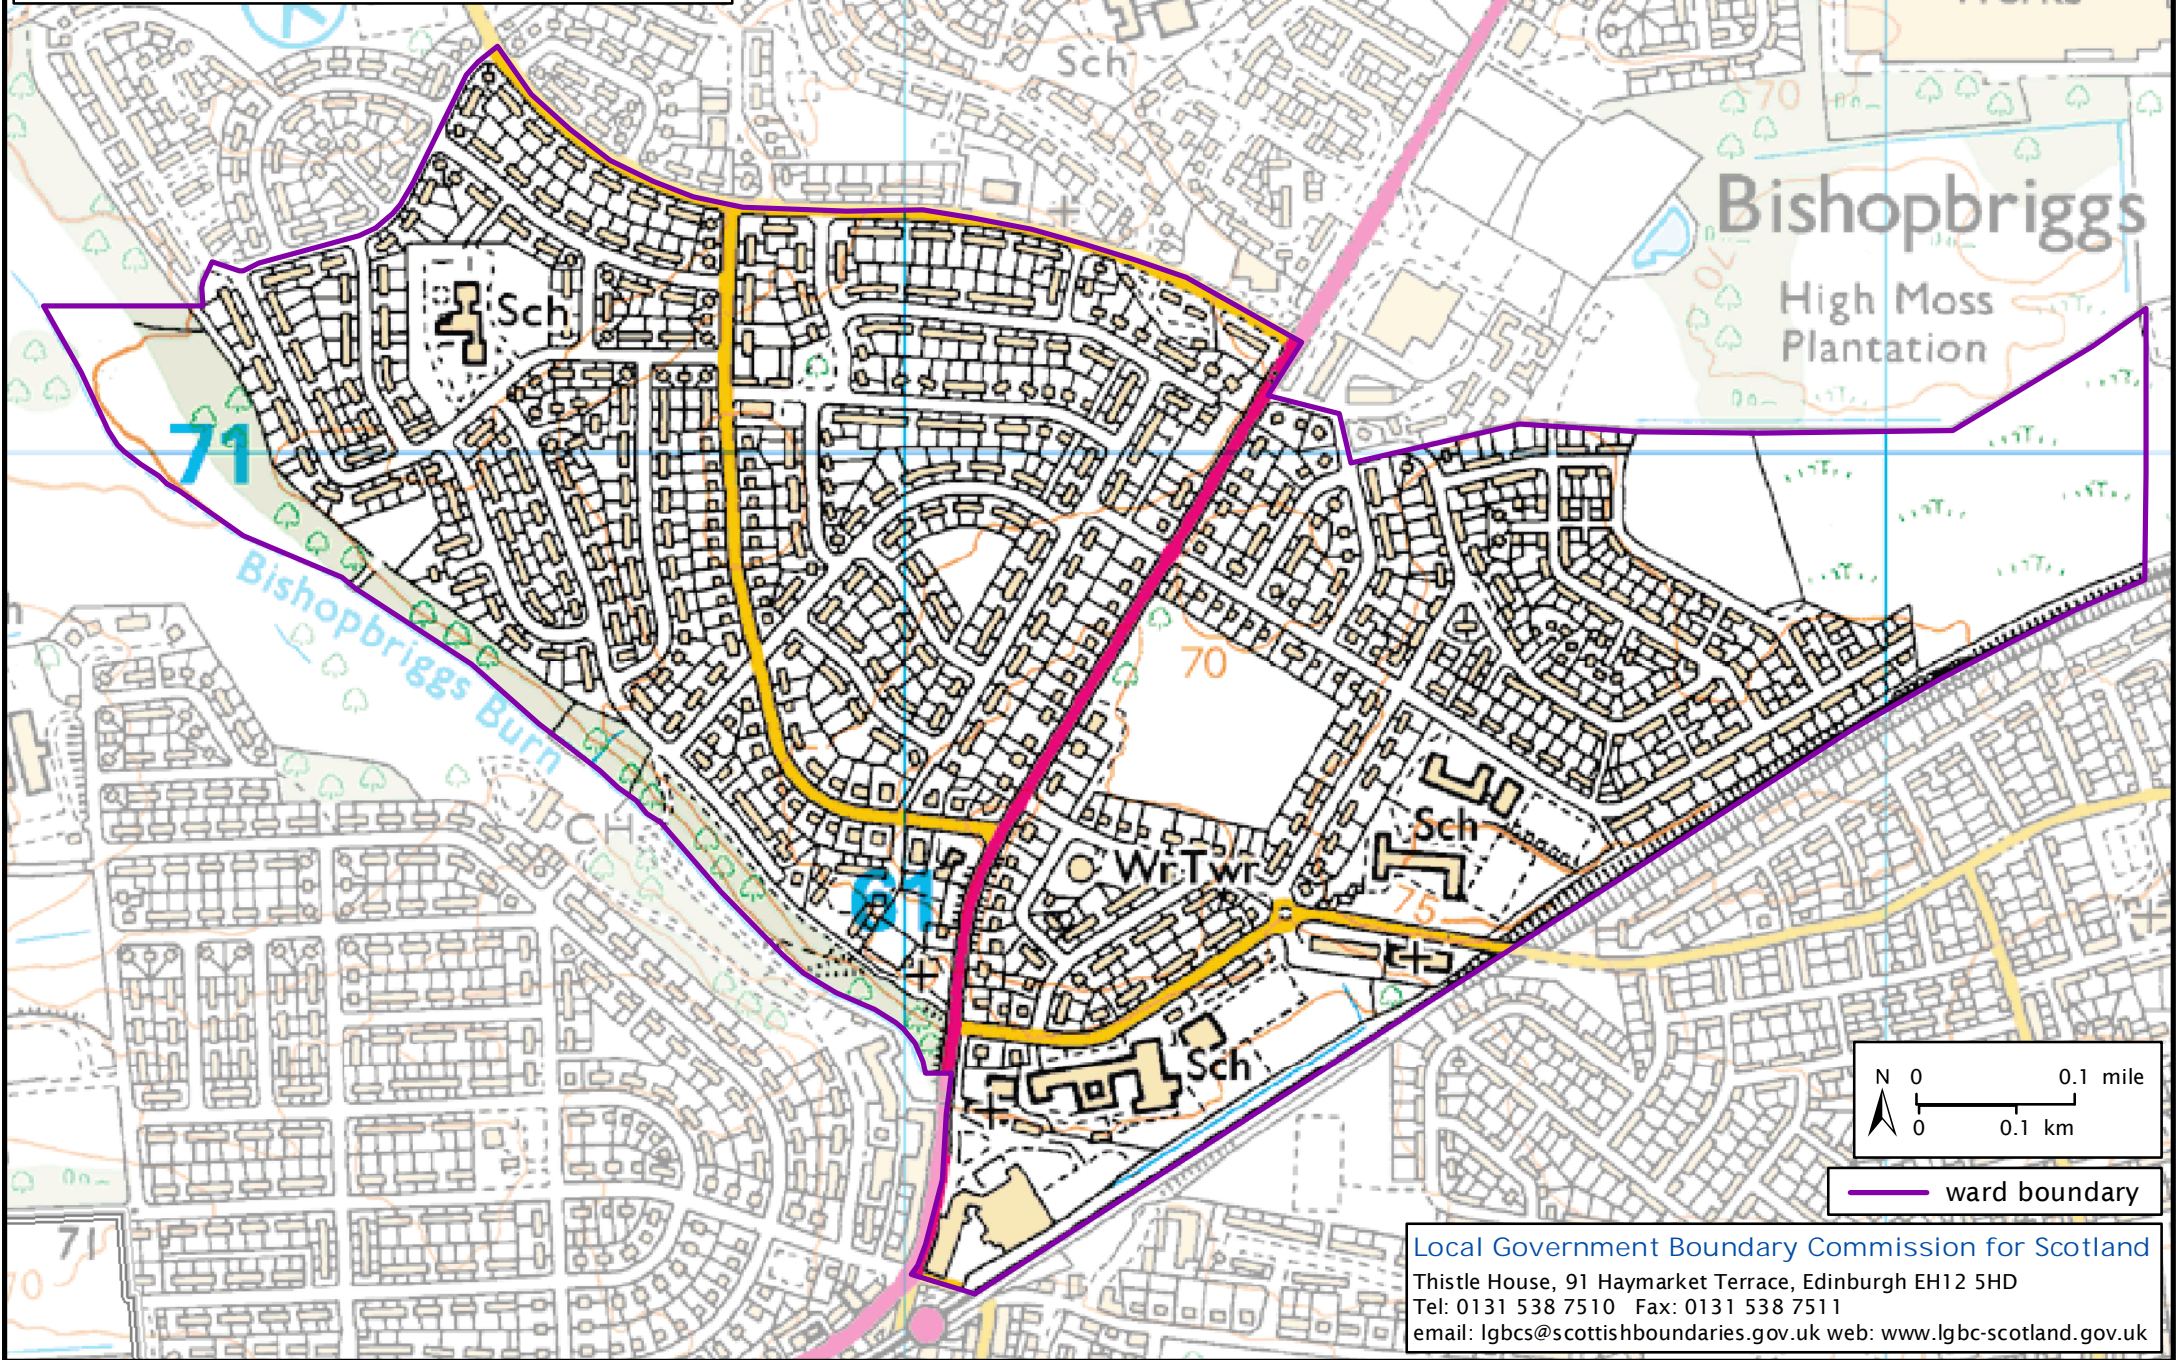

Formation electoral arrangements in 1995
East Dunbartonshire council area
Ward 22 - Balmuildy and Park

This map shows the ward boundary against Ordnance Survey maps from 2011 rather than maps from when the ward boundary was decided.

Crown Copyright and database right 2011. All rights reserved. Ordnance Survey licence no. 100022179

— ward boundary

Local Government Boundary Commission for Scotland
Thistle House, 91 Haymarket Terrace, Edinburgh EH12 5HD
Tel: 0131 538 7510 Fax: 0131 538 7511
email: lgbcscottishboundaries.gov.uk web: www.lgbc-scotland.gov.uk