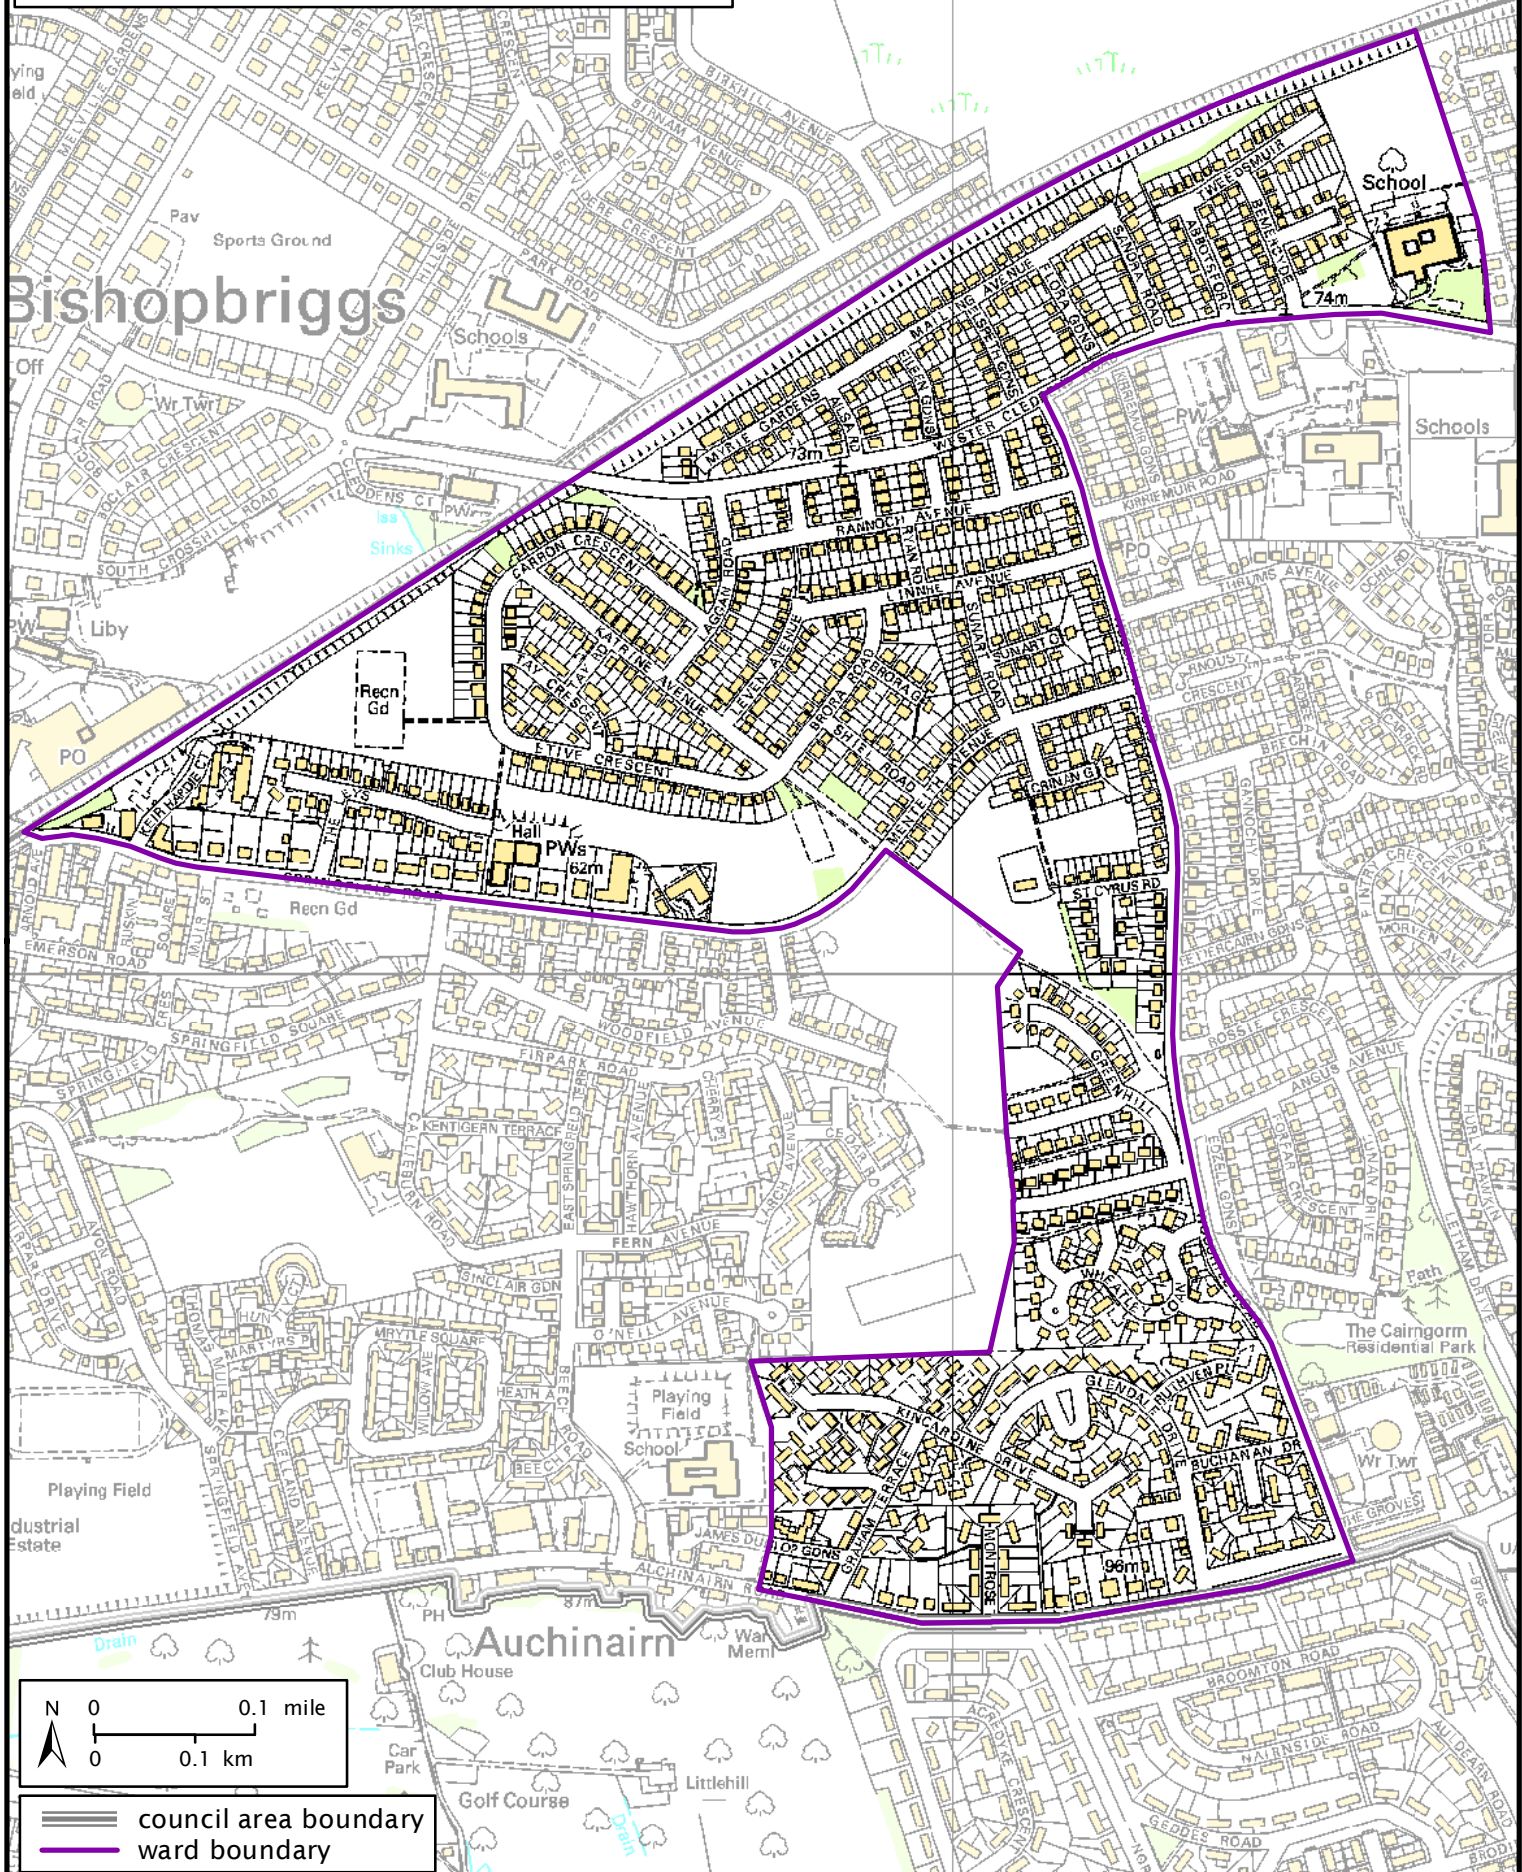

Formation electoral arrangements in 1995  
 East Dunbartonshire council area  
 Ward 24 - Woodhill West

 council area boundary  
 ward boundary

Local Government Boundary Commission for Scotland  
 Thistle House, 91 Haymarket Terrace, Edinburgh EH12 5HD  
 Tel: 0131 538 7510 Fax: 0131 538 7511  
 email: lgbcsc@scottishboundaries.gov.uk web: www.lgbc-scotland.gov.uk

Crown Copyright and database right 2011. All rights reserved. Ordnance Survey licence no. 100022179

This map shows the ward boundary against Ordnance Survey maps from 2011 rather than maps from when the ward boundary was decided.