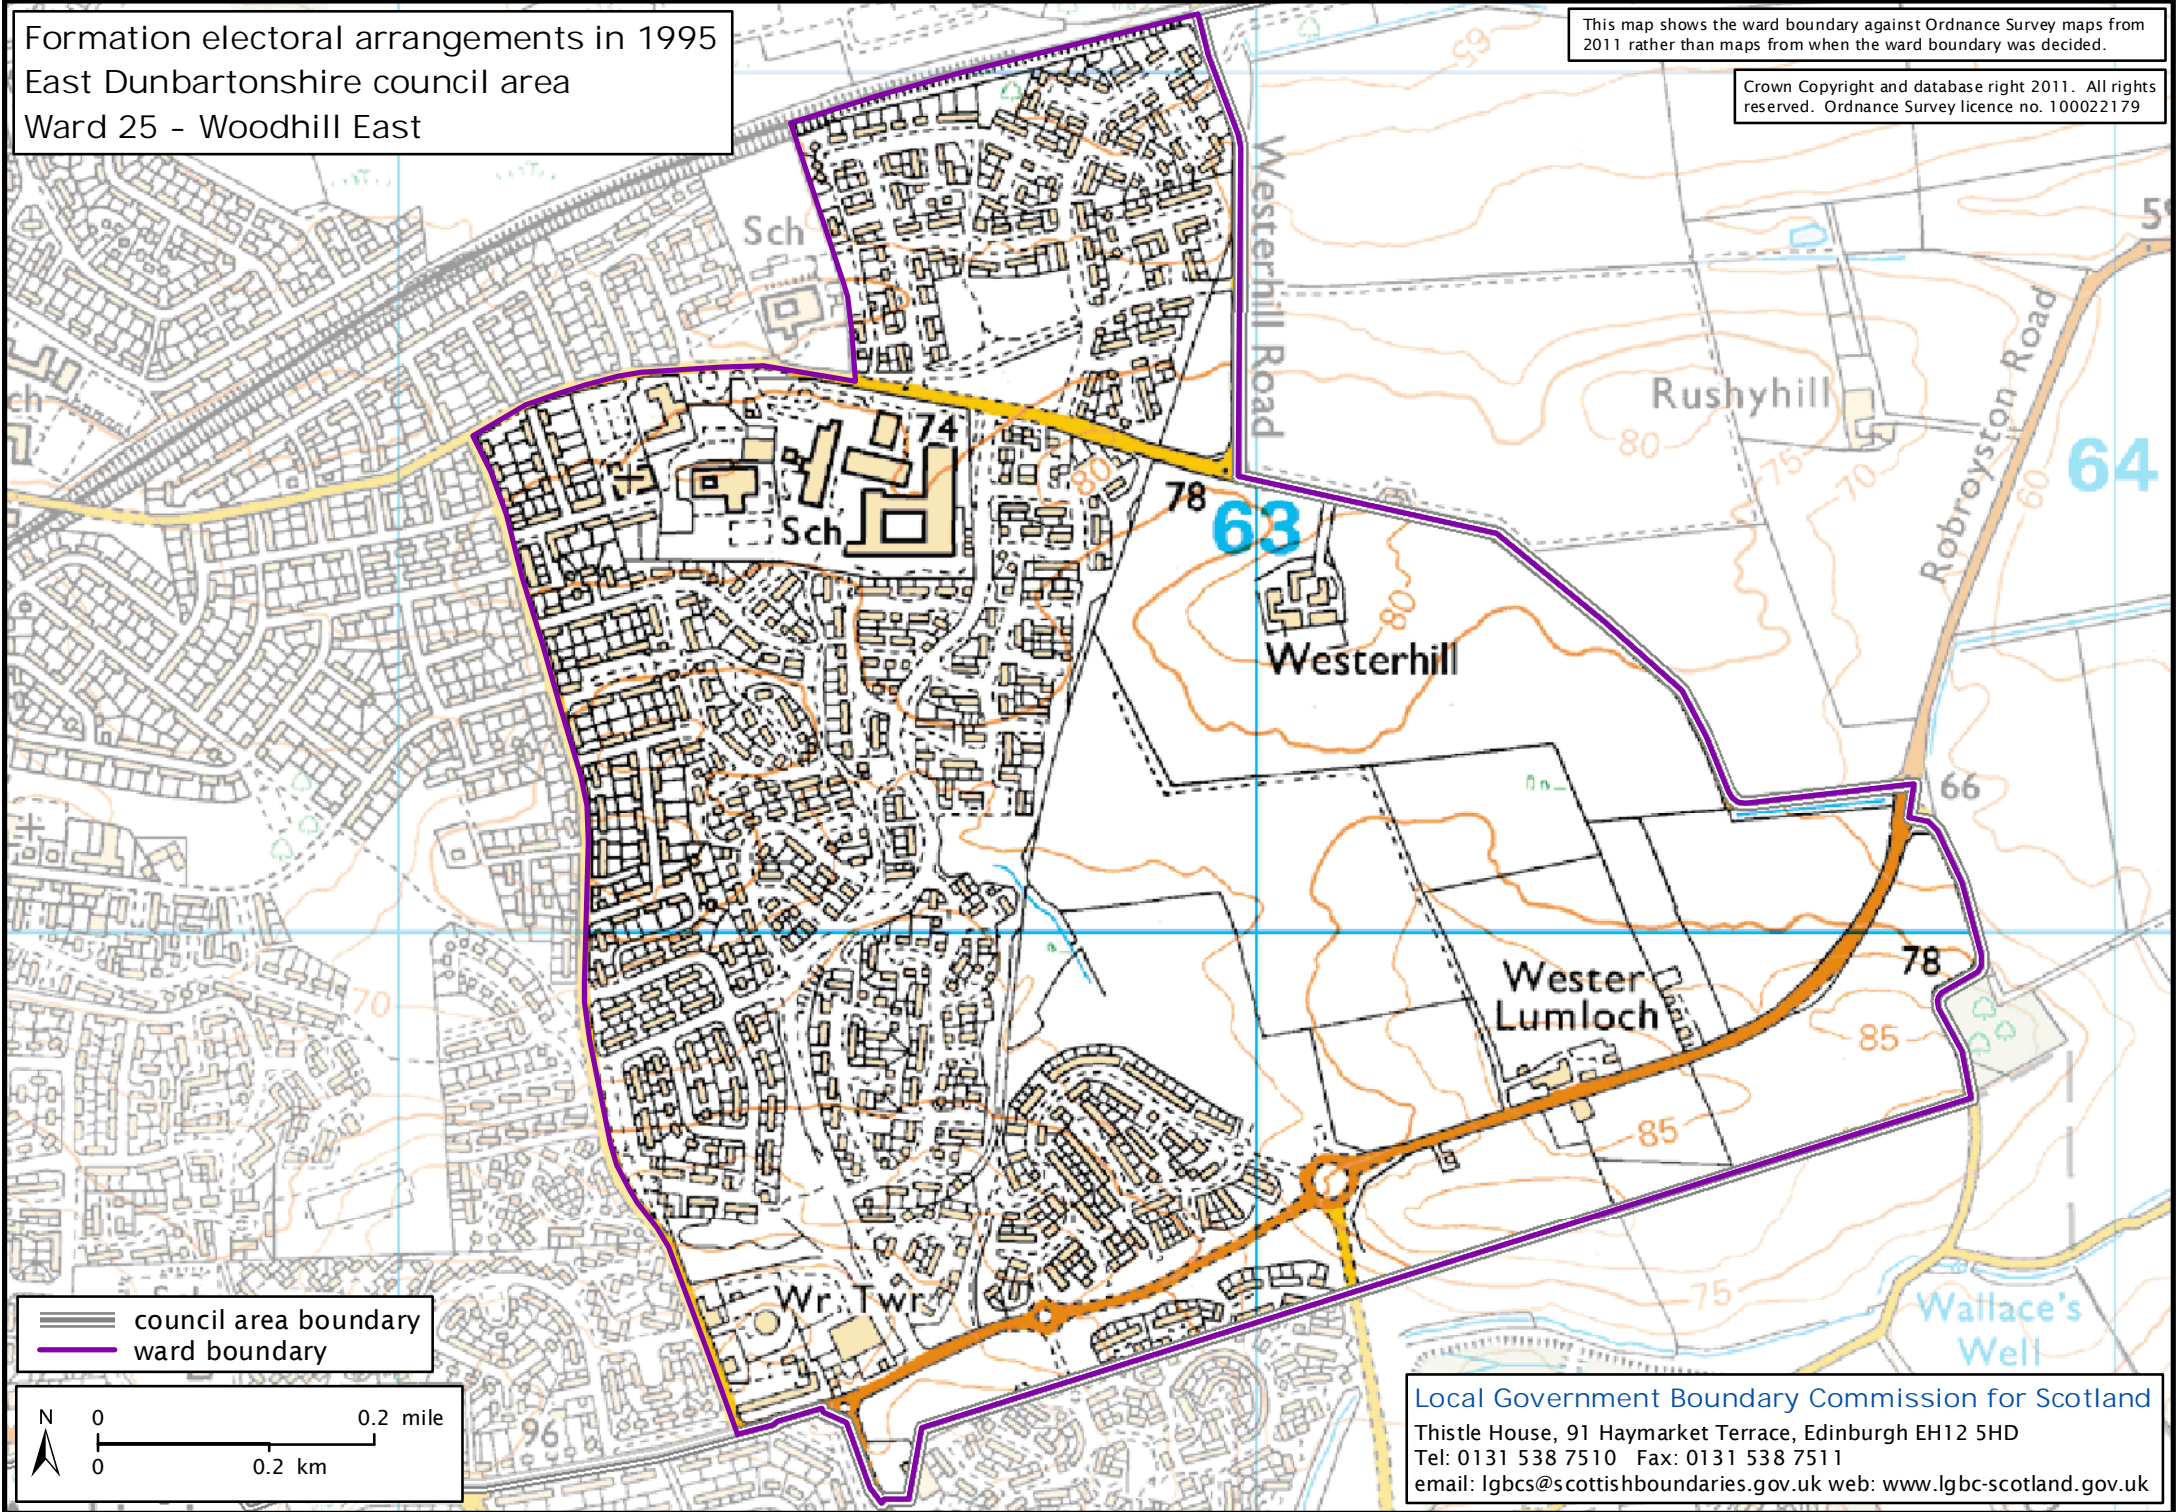

Formation electoral arrangements in 1995
East Dunbartonshire council area
Ward 25 - Woodhill East

This map shows the ward boundary against Ordnance Survey maps from 2011 rather than maps from when the ward boundary was decided.

Crown Copyright and database right 2011. All rights reserved. Ordnance Survey licence no. 100022179

— council area boundary
— ward boundary

Local Government Boundary Commission for Scotland
Thistle House, 91 Haymarket Terrace, Edinburgh EH12 5HD
Tel: 0131 538 7510 Fax: 0131 538 7511
email: lgbcscottishboundaries.gov.uk web: www.lgbc-scotland.gov.uk