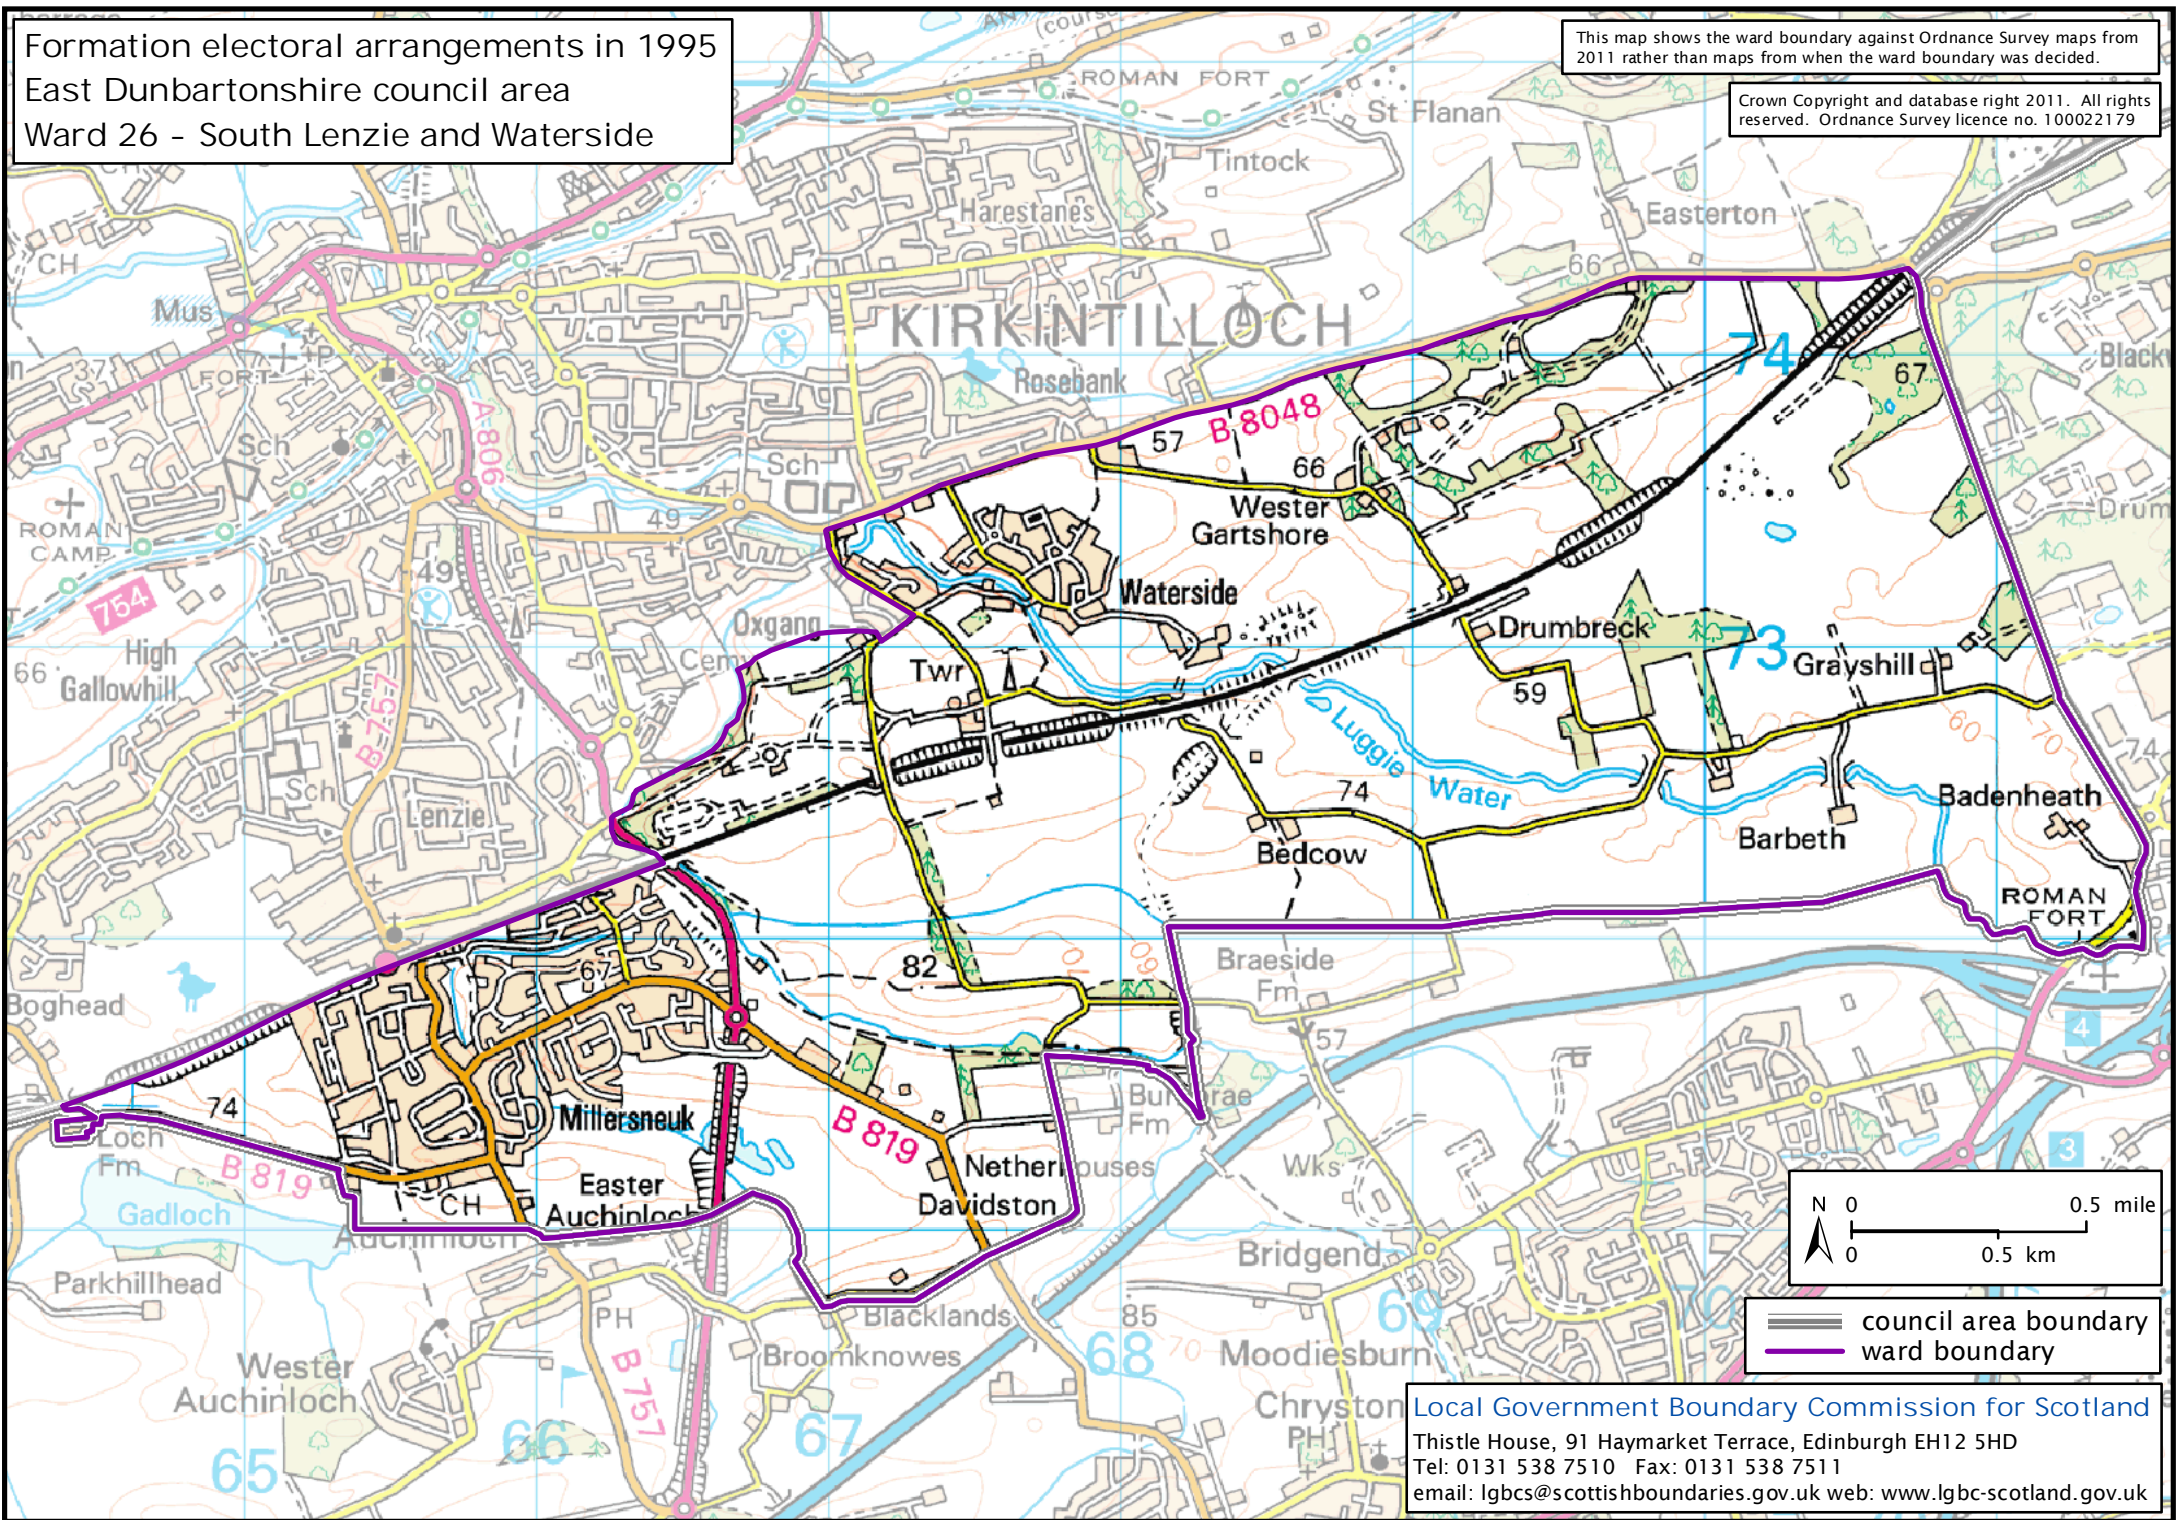

Formation electoral arrangements in 1995
East Dunbartonshire council area
Ward 26 - South Lenzie and Waterside

This map shows the ward boundary against Ordnance Survey maps from 2011 rather than maps from when the ward boundary was decided.

Crown Copyright and database right 2011. All rights reserved. Ordnance Survey licence no. 100022179

Local Government Boundary Commission for Scotland
Thistle House, 91 Haymarket Terrace, Edinburgh EH12 5HD
Tel: 0131 538 7510 Fax: 0131 538 7511
email: lgbcsc@scottishboundaries.gov.uk web: www.lgbc-scotland.gov.uk