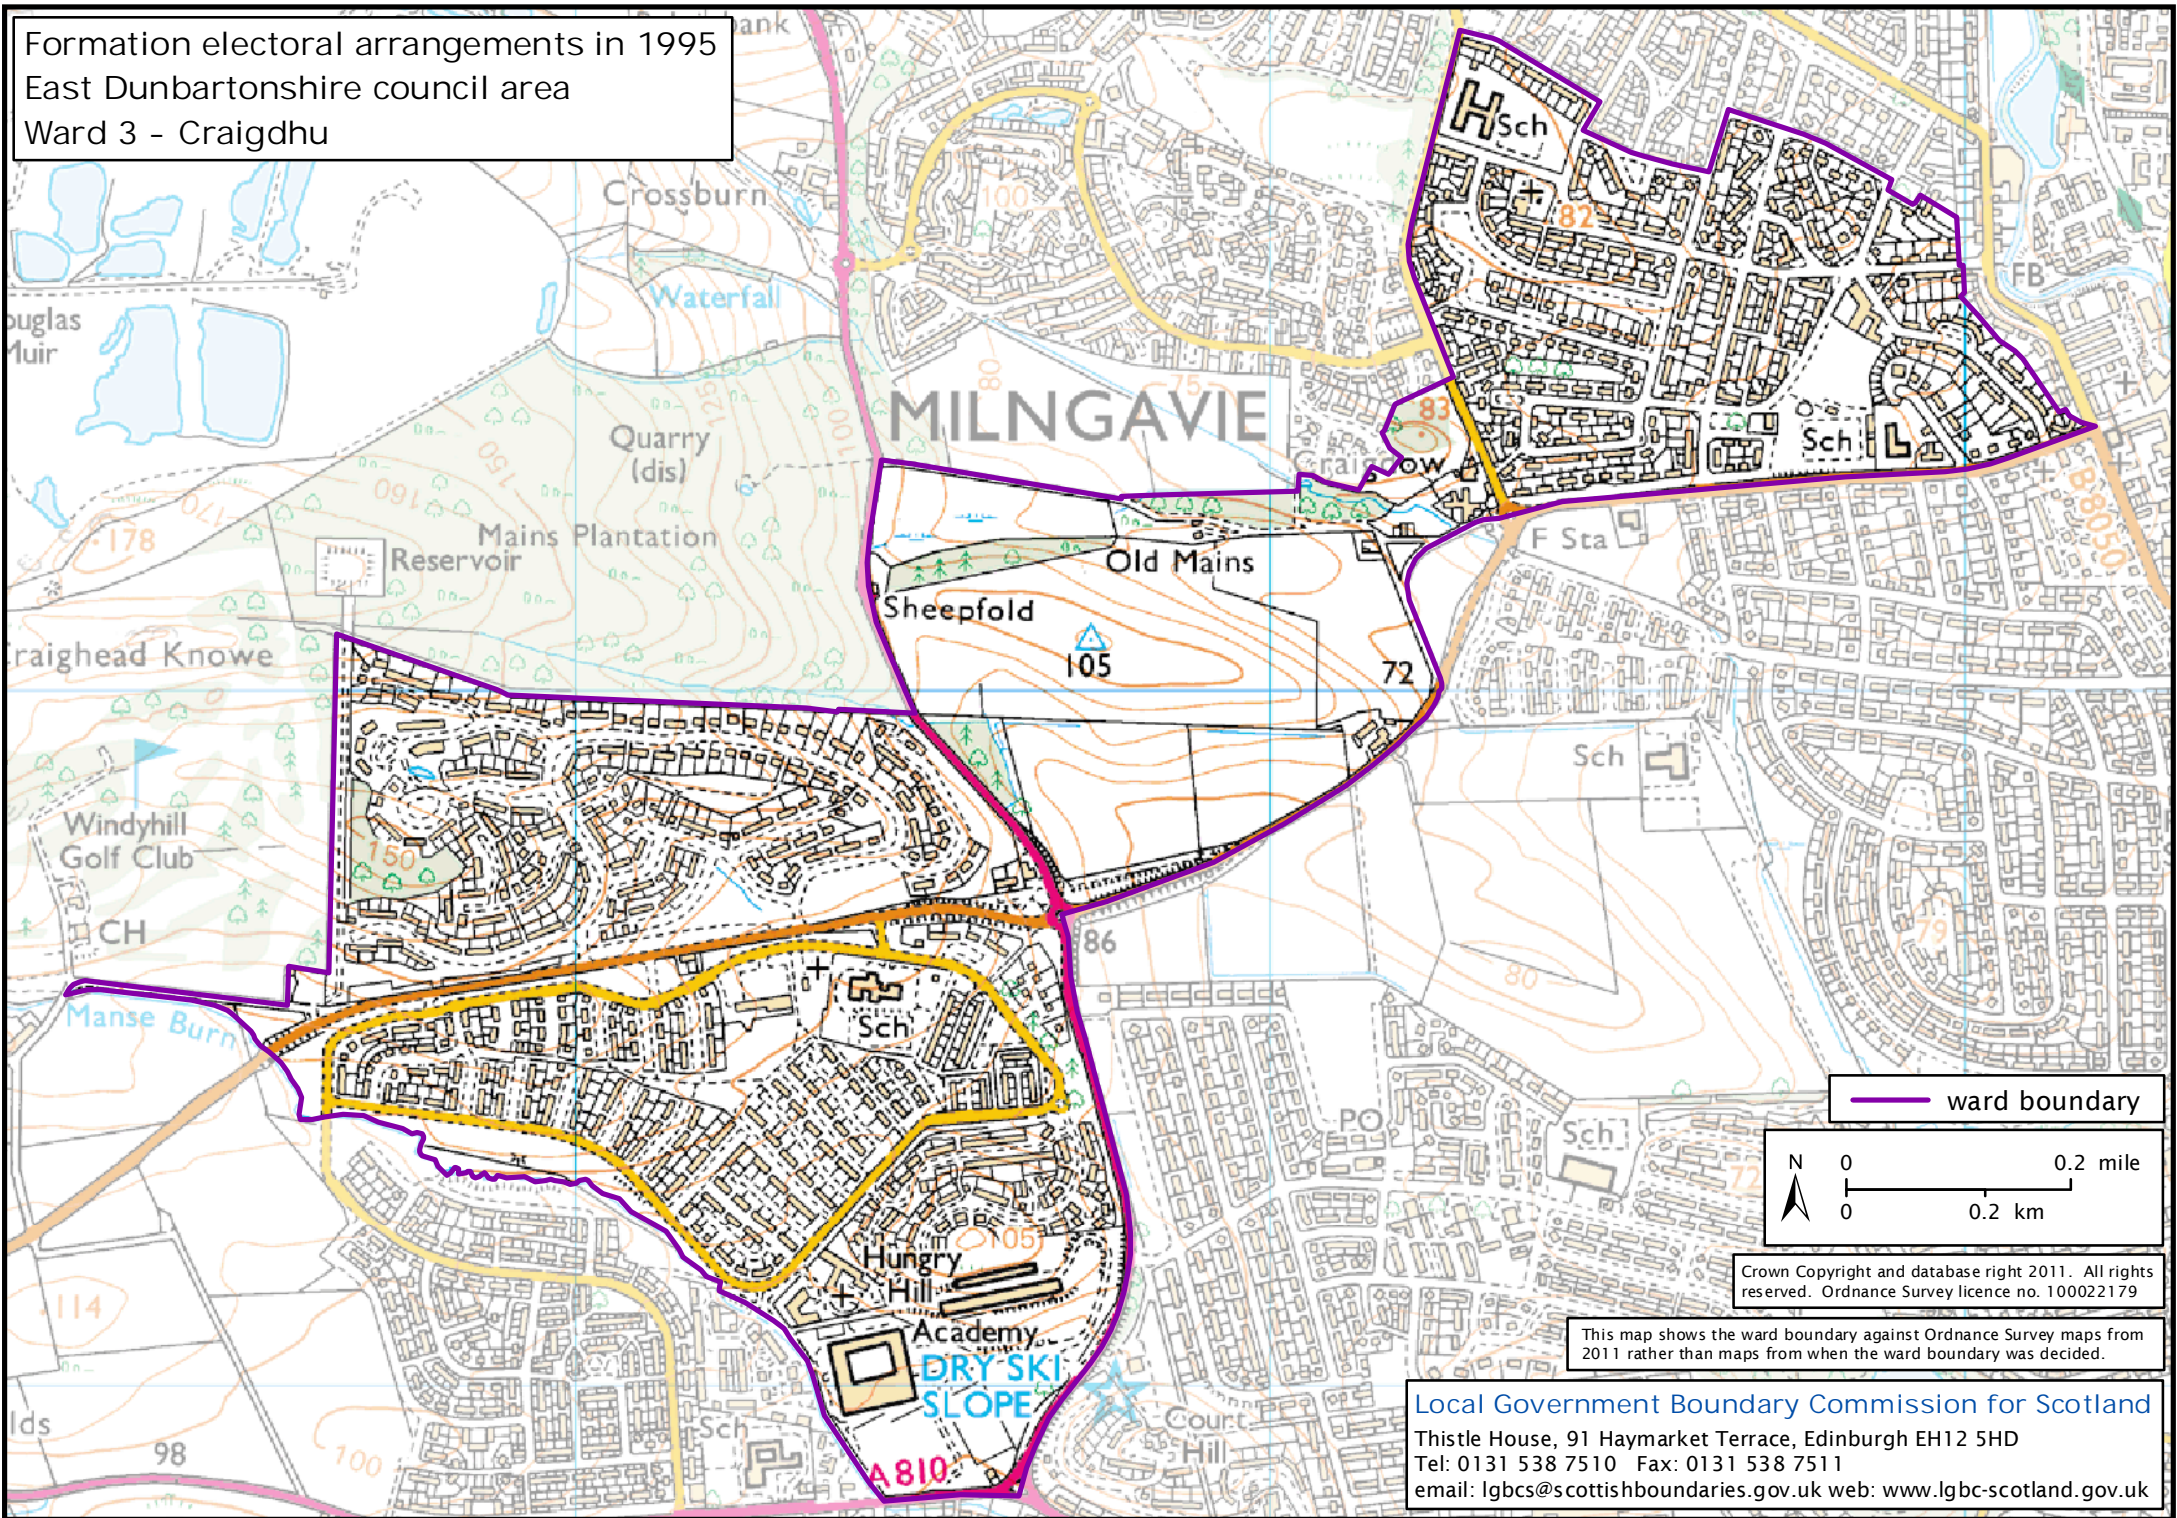

Formation electoral arrangements in 1995  
East Dunbartonshire council area  
Ward 3 - Craighdu

— ward boundary

Crown Copyright and database right 2011. All rights reserved. Ordnance Survey licence no. 100022179

This map shows the ward boundary against Ordnance Survey maps from 2011 rather than maps from when the ward boundary was decided.

Local Government Boundary Commission for Scotland

Thistle House, 91 Haymarket Terrace, Edinburgh EH12 5HD  
Tel: 0131 538 7510 Fax: 0131 538 7511  
email: lgbcsc@scottishboundaries.gov.uk web: www.lgbc-scotland.gov.uk