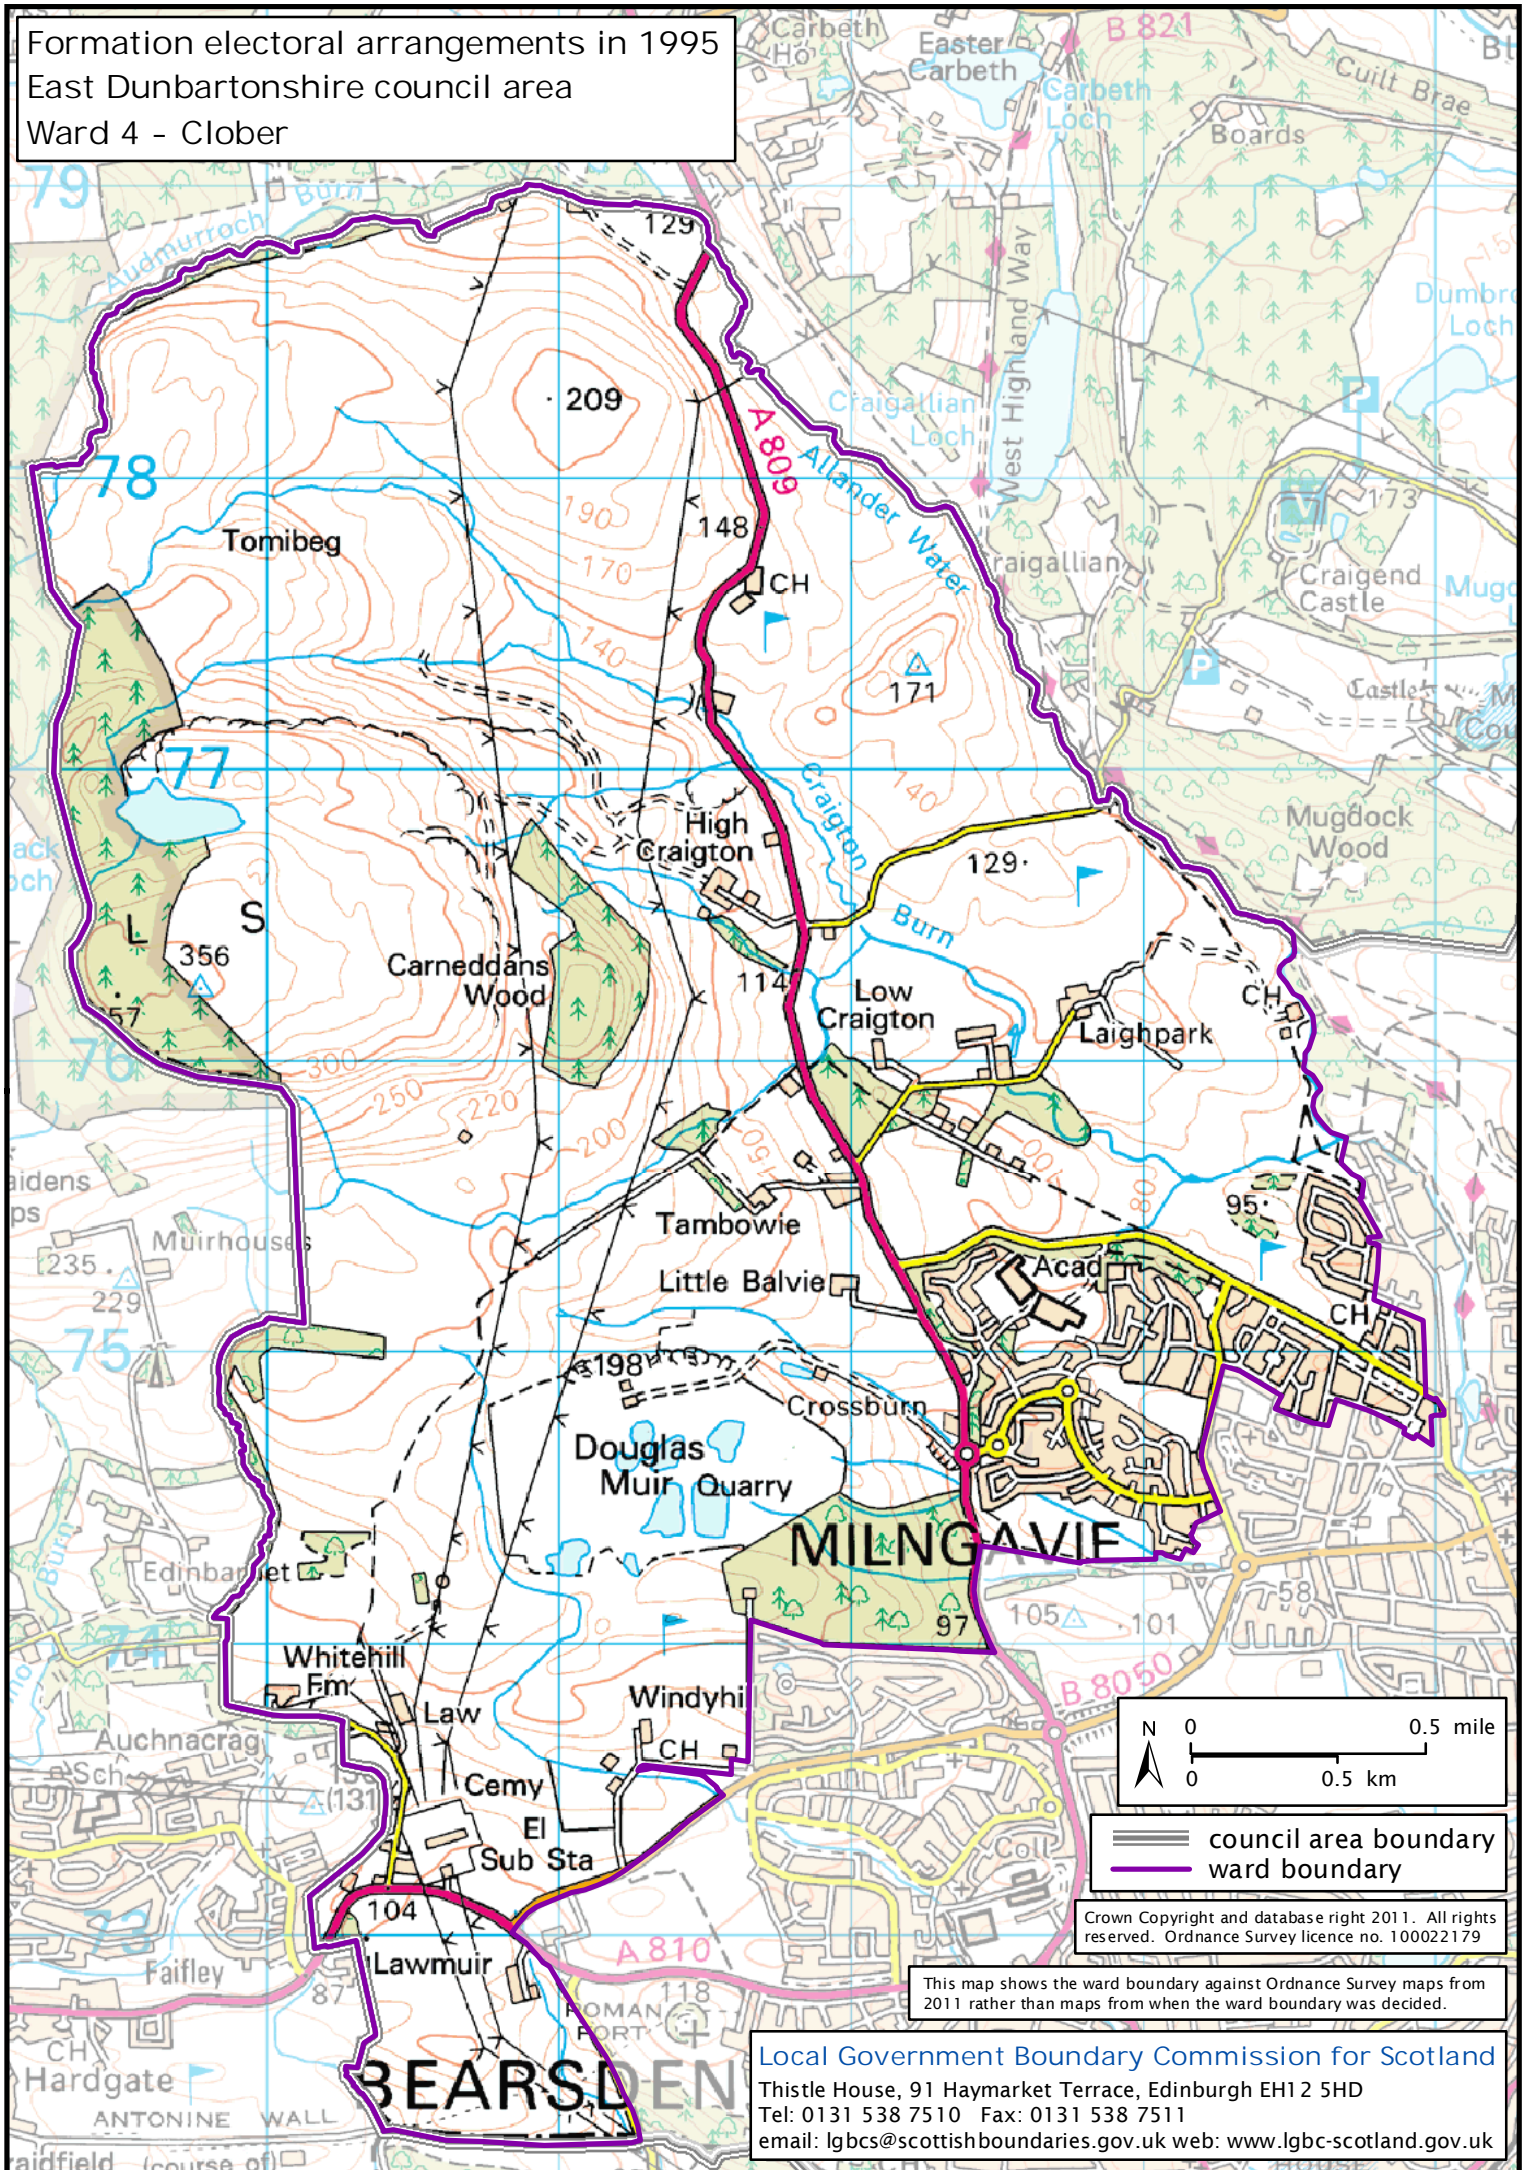

Formation electoral arrangements in 1995
 East Dunbartonshire council area
 Ward 4 - Clober

 council area boundary
 ward boundary

Crown Copyright and database right 2011. All rights reserved. Ordnance Survey licence no. 100022179

This map shows the ward boundary against Ordnance Survey maps from 2011 rather than maps from when the ward boundary was decided.

Local Government Boundary Commission for Scotland
 Thistle House, 91 Haymarket Terrace, Edinburgh EH1 2 5HD
 Tel: 0131 538 7510 Fax: 0131 538 7511
 email: lgbcs@scottishboundaries.gov.uk web: www.lgbc-scotland.gov.uk