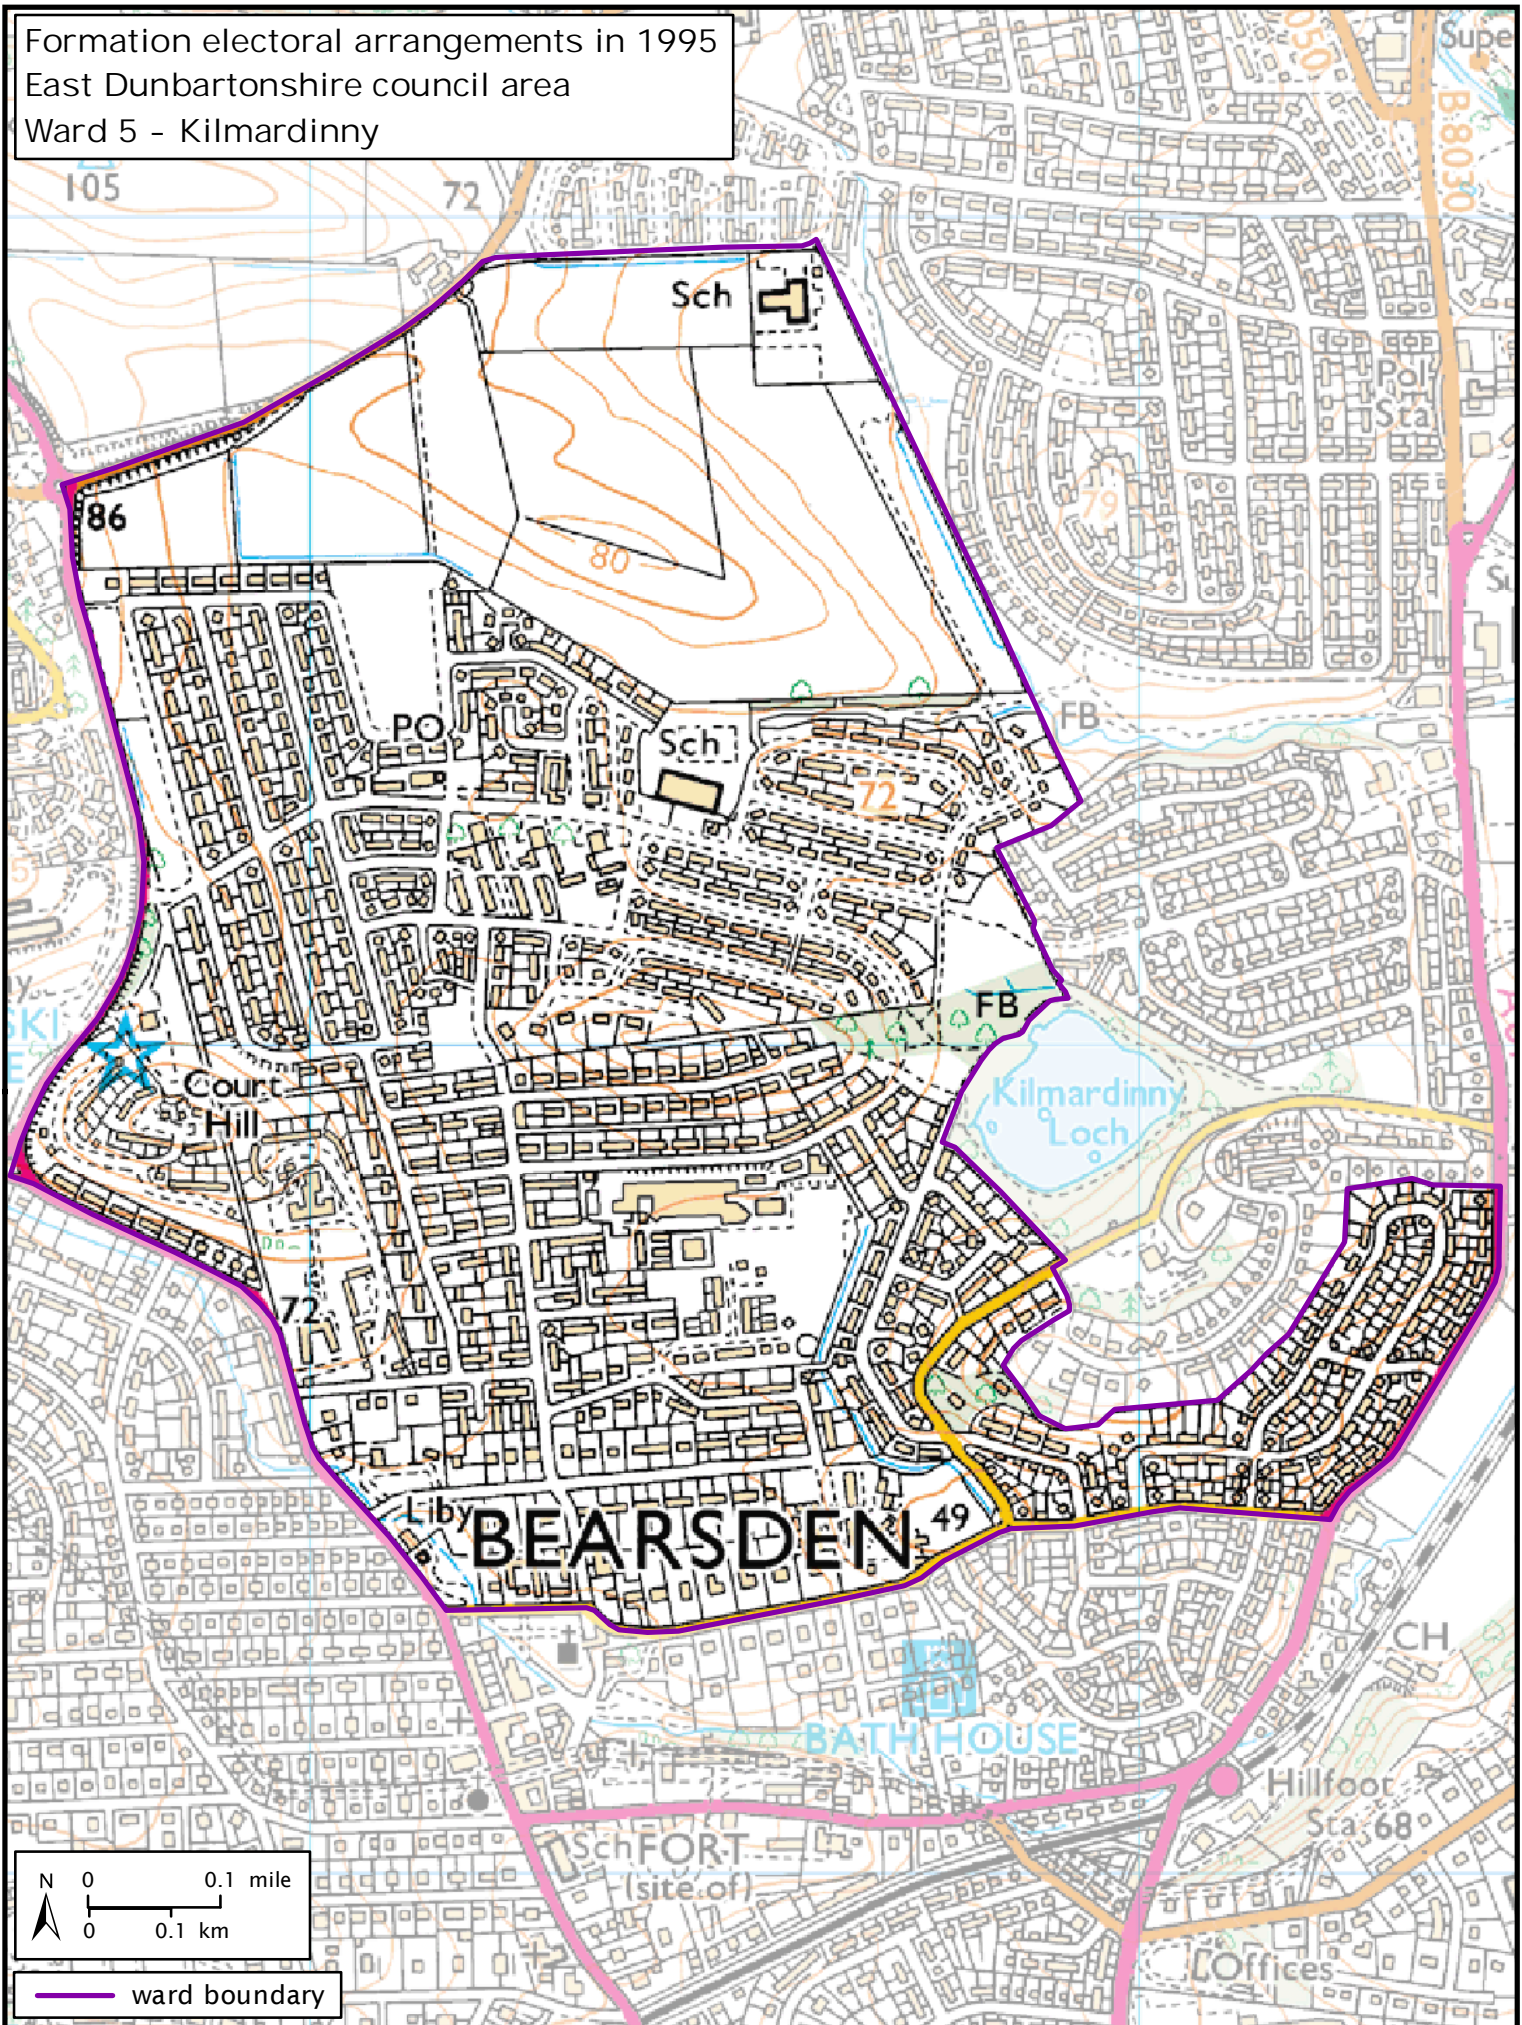

Formation electoral arrangements in 1995
East Dunbartonshire council area
Ward 5 - Kilmardinny

N 0 0.1 mile
0 0.1 km

ward boundary

Local Government Boundary Commission for Scotland
Thistle House, 91 Haymarket Terrace, Edinburgh EH12 5HD
Tel: 0131 538 7510 Fax: 0131 538 7511
email: lgbcsc@scottishboundaries.gov.uk web: www.lgbc-scotland.gov.uk

Crown Copyright and database right 2011. All rights reserved. Ordnance Survey licence no. 100022179

This map shows the ward boundary against Ordnance Survey maps from 2011 rather than maps from when the ward boundary was decided.