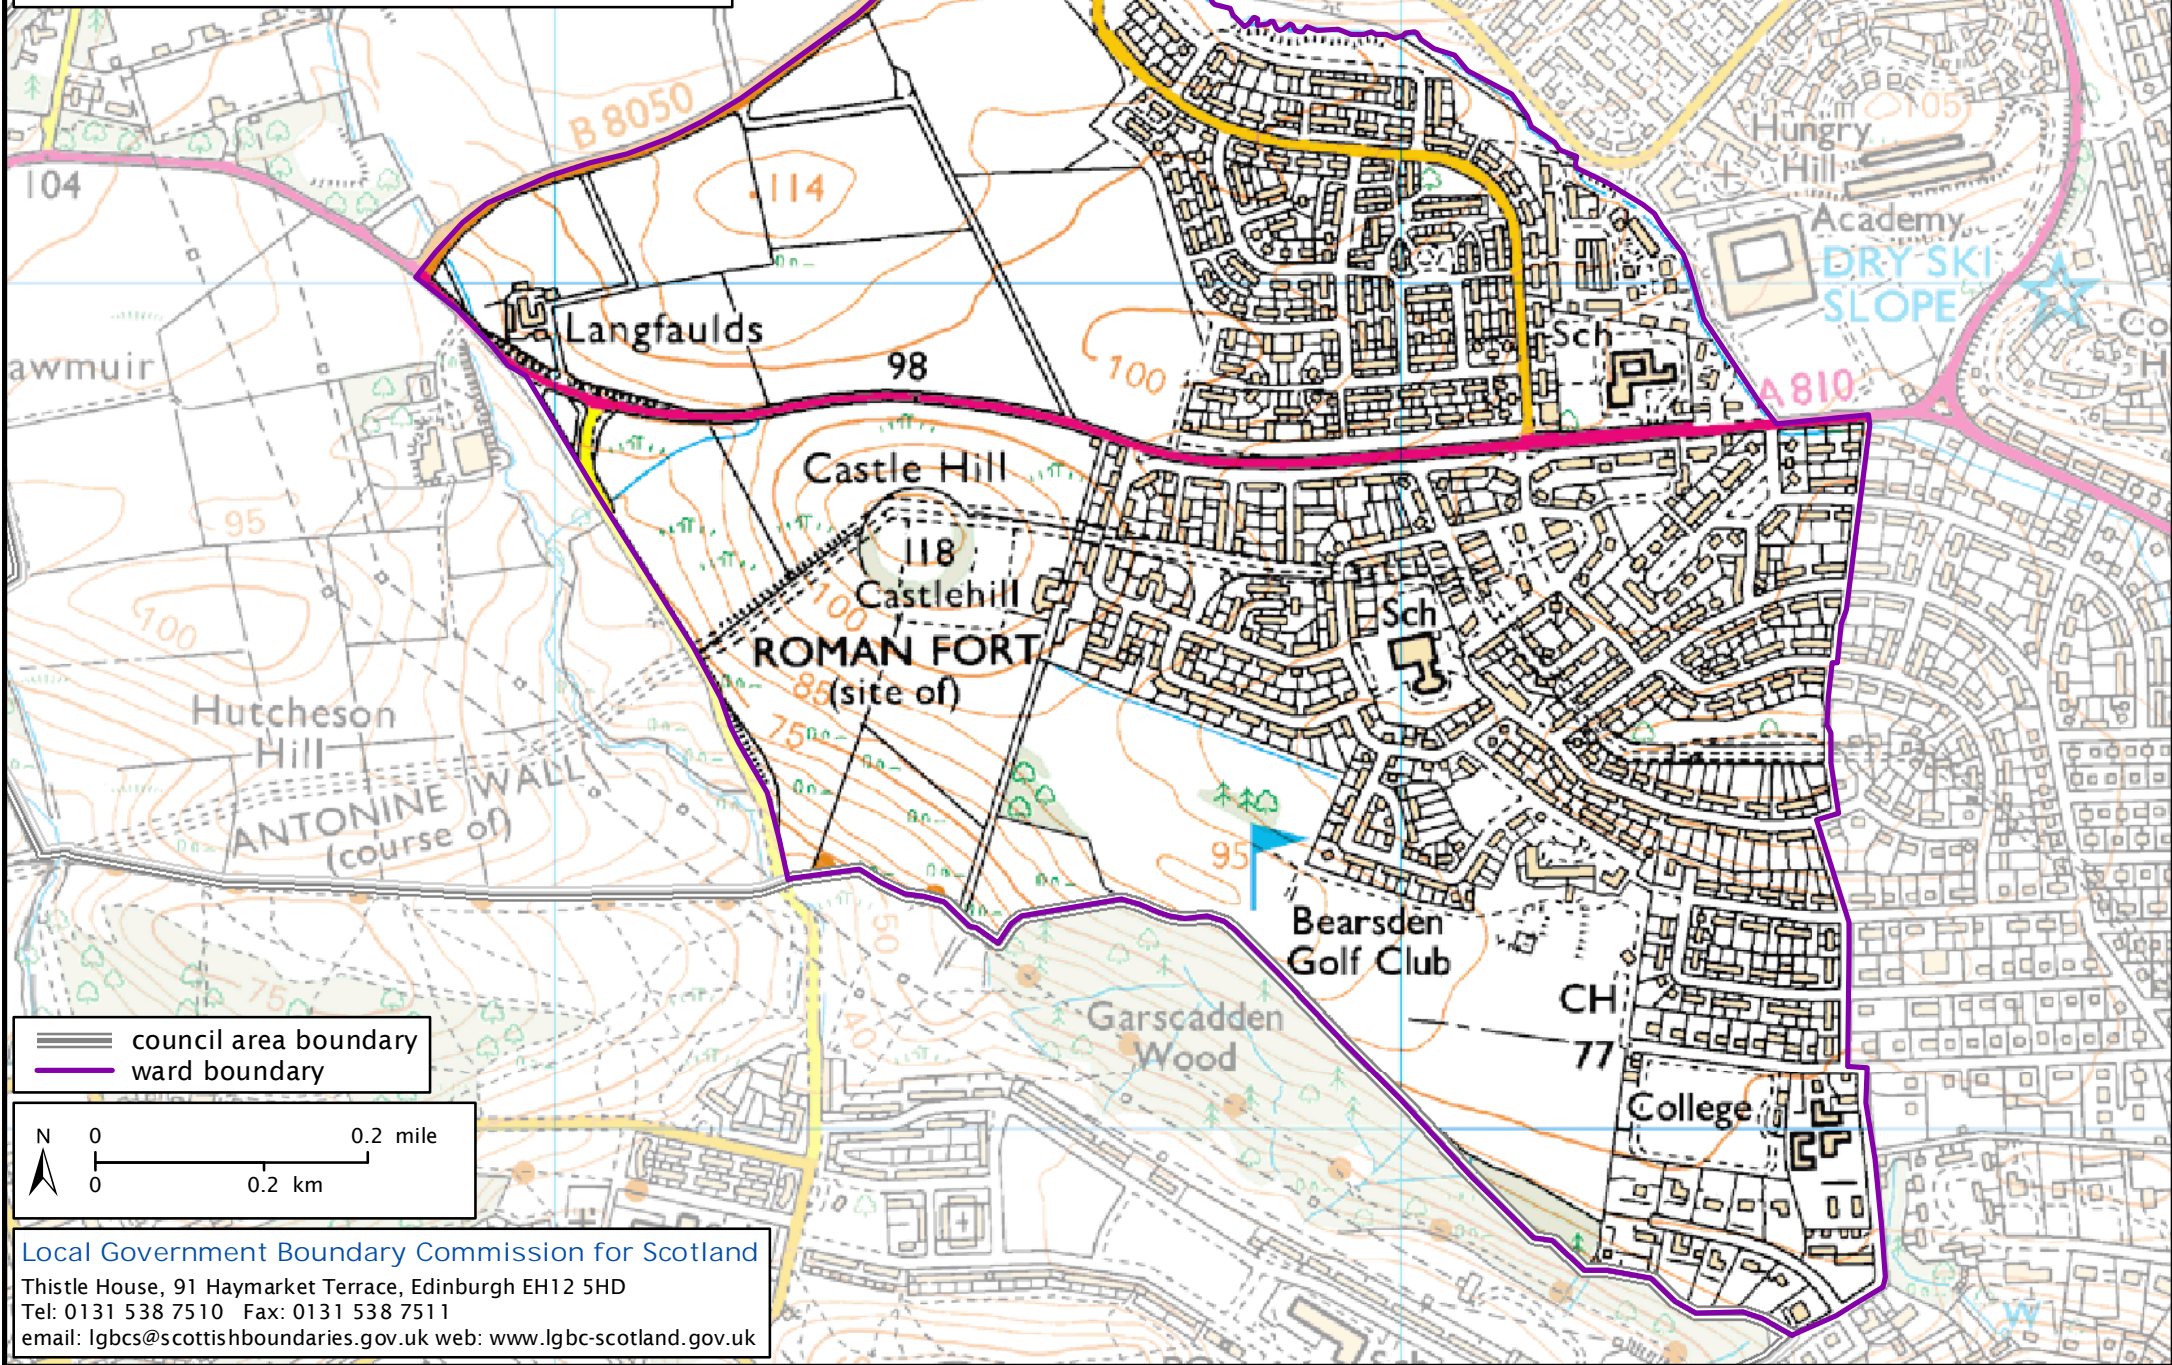

Formation electoral arrangements in 1995  
East Dunbartonshire council area  
Ward 7 - Castlehill

This map shows the ward boundary against Ordnance Survey maps from 2011 rather than maps from when the ward boundary was decided.

Crown Copyright and database right 2011. All rights reserved. Ordnance Survey licence no. 100022179

— council area boundary  
— ward boundary

Local Government Boundary Commission for Scotland

Thistle House, 91 Haymarket Terrace, Edinburgh EH12 5HD  
Tel: 0131 538 7510 Fax: 0131 538 7511  
email: [lgbcs@scottishboundaries.gov.uk](mailto:lgbcs@scottishboundaries.gov.uk) web: [www.lgbc-scotland.gov.uk](http://www.lgbc-scotland.gov.uk)